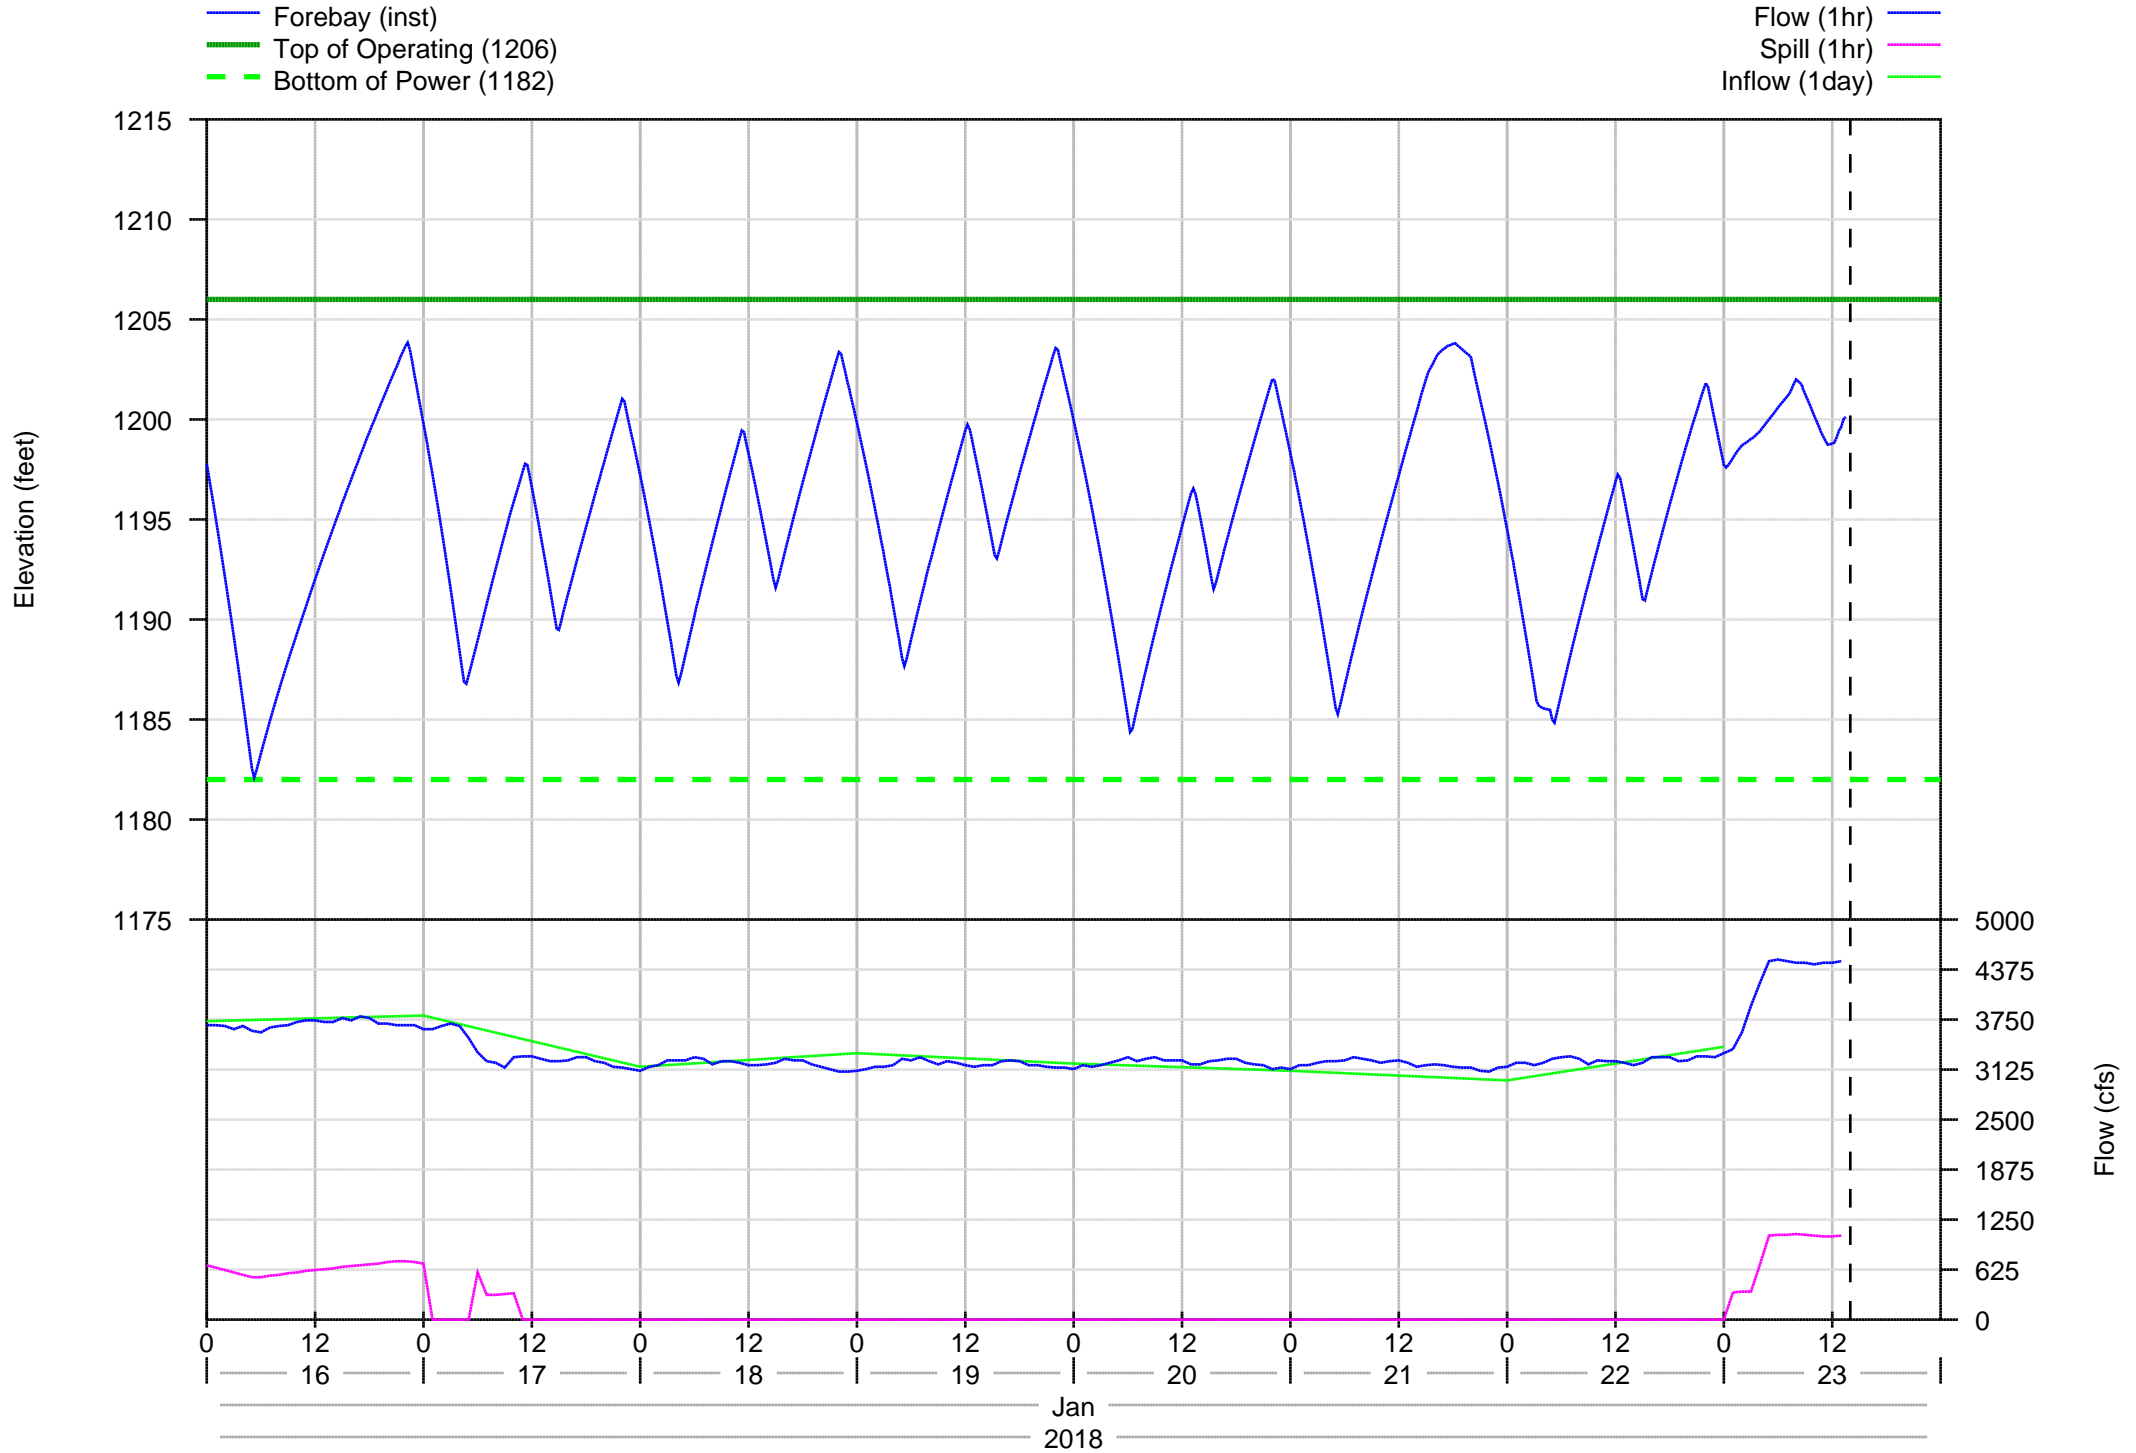

Big Cliff Detail - 7 days

Big Cliff Detail - 30 days

Big Cliff Project Annual