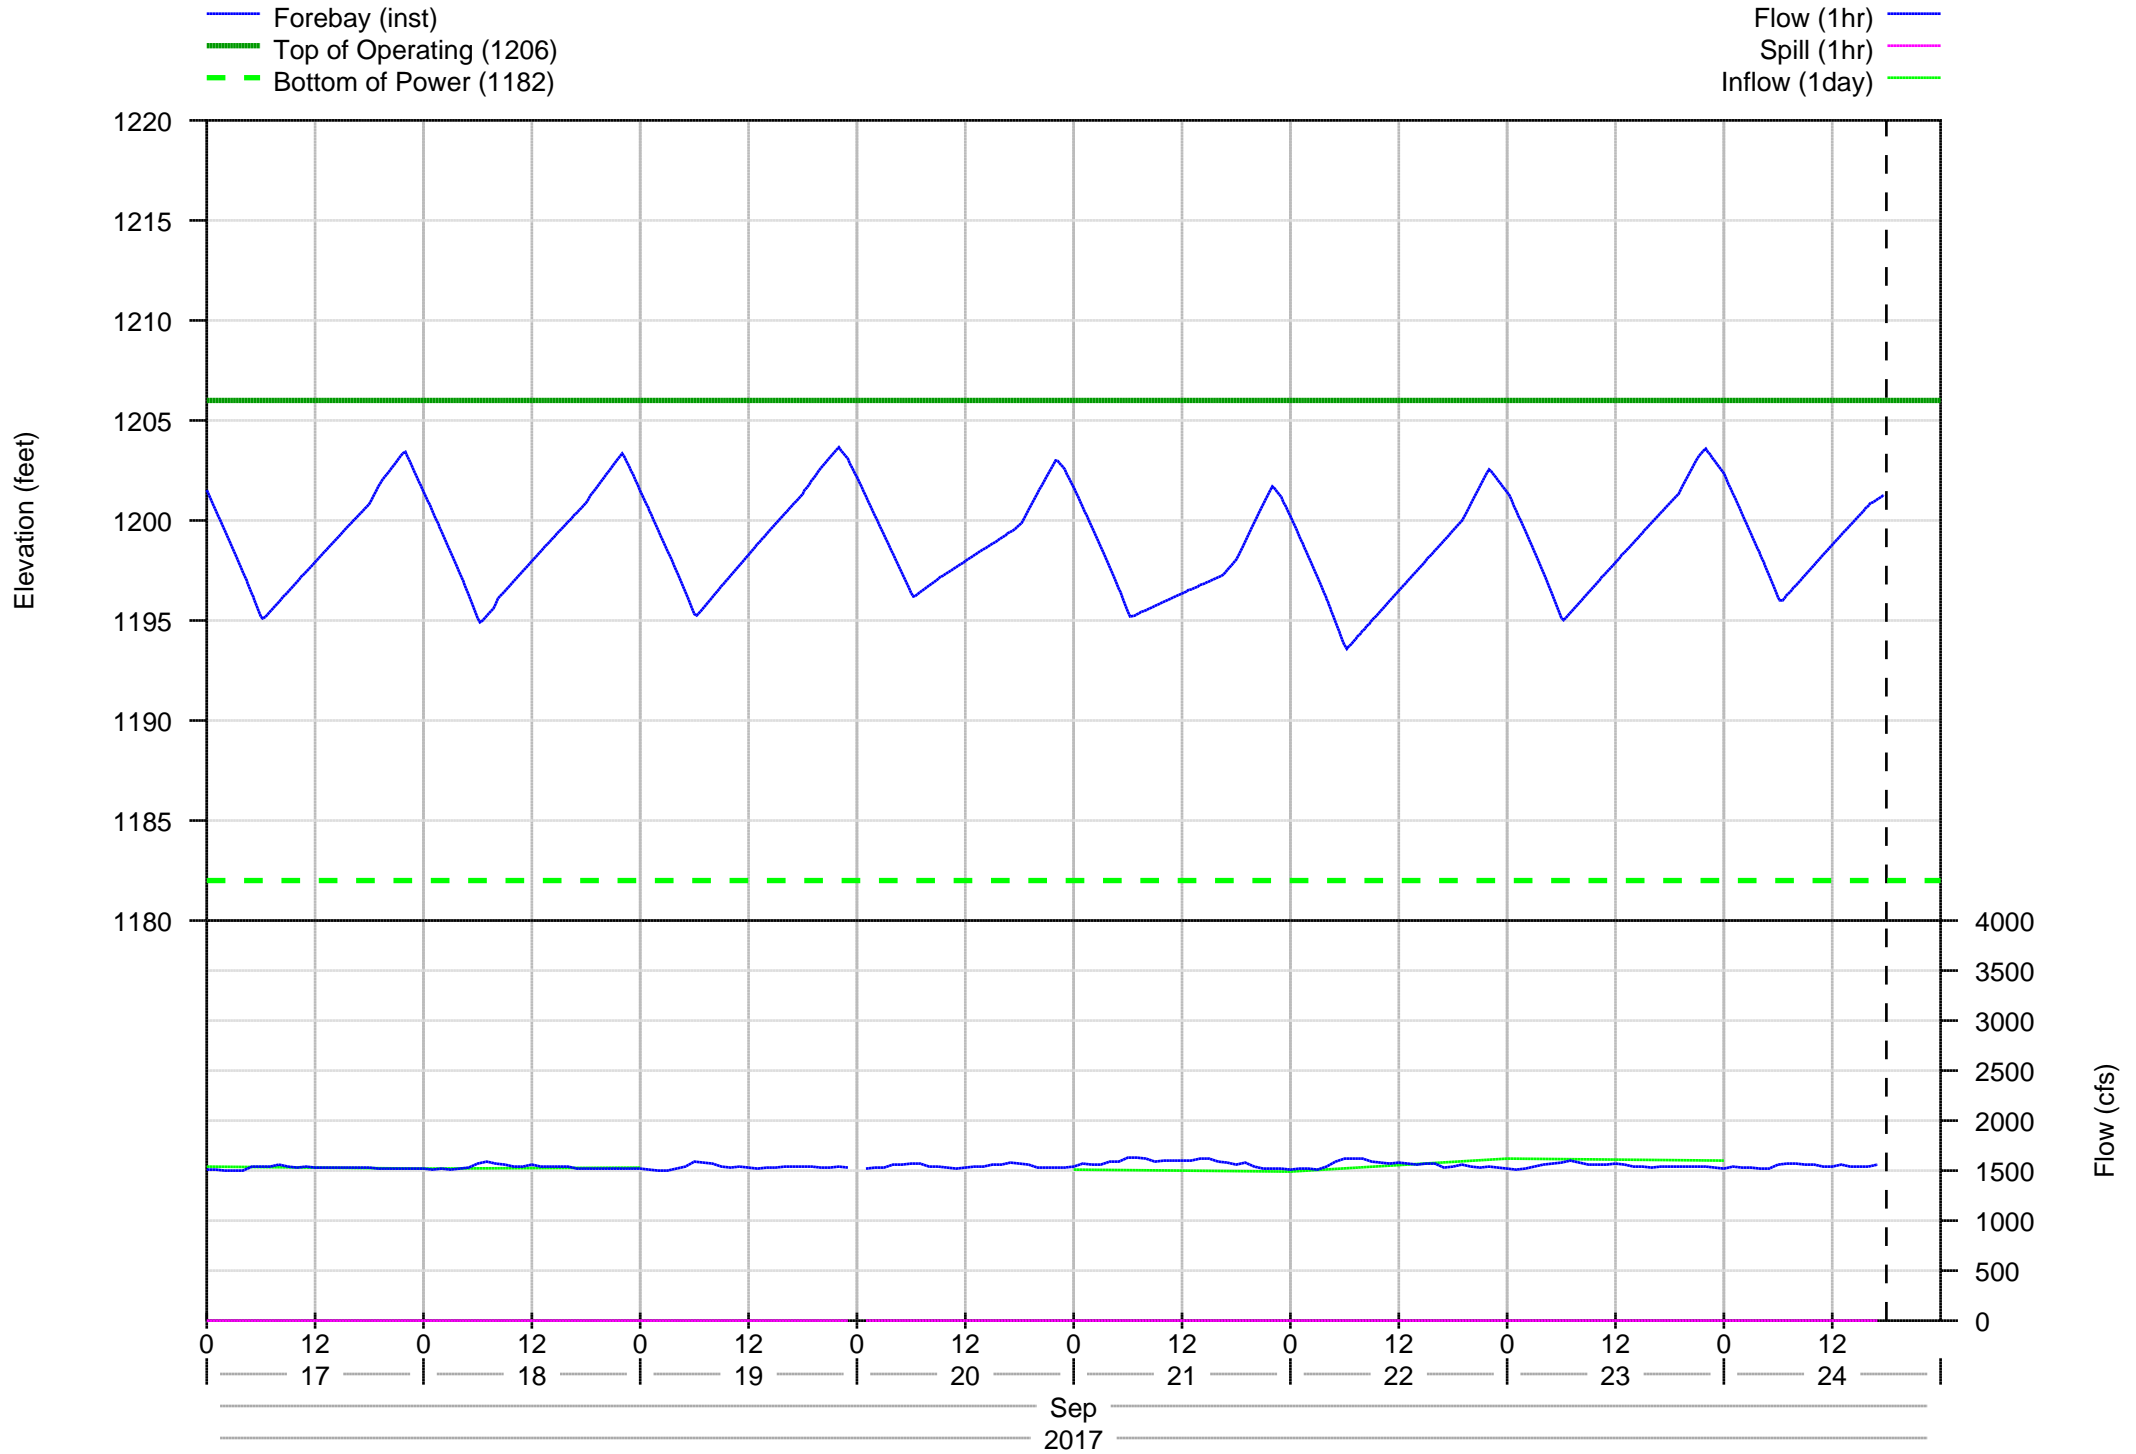

Big Cliff Detail - 7 days

Big Cliff Detail - 30 days

Big Cliff Project Annual