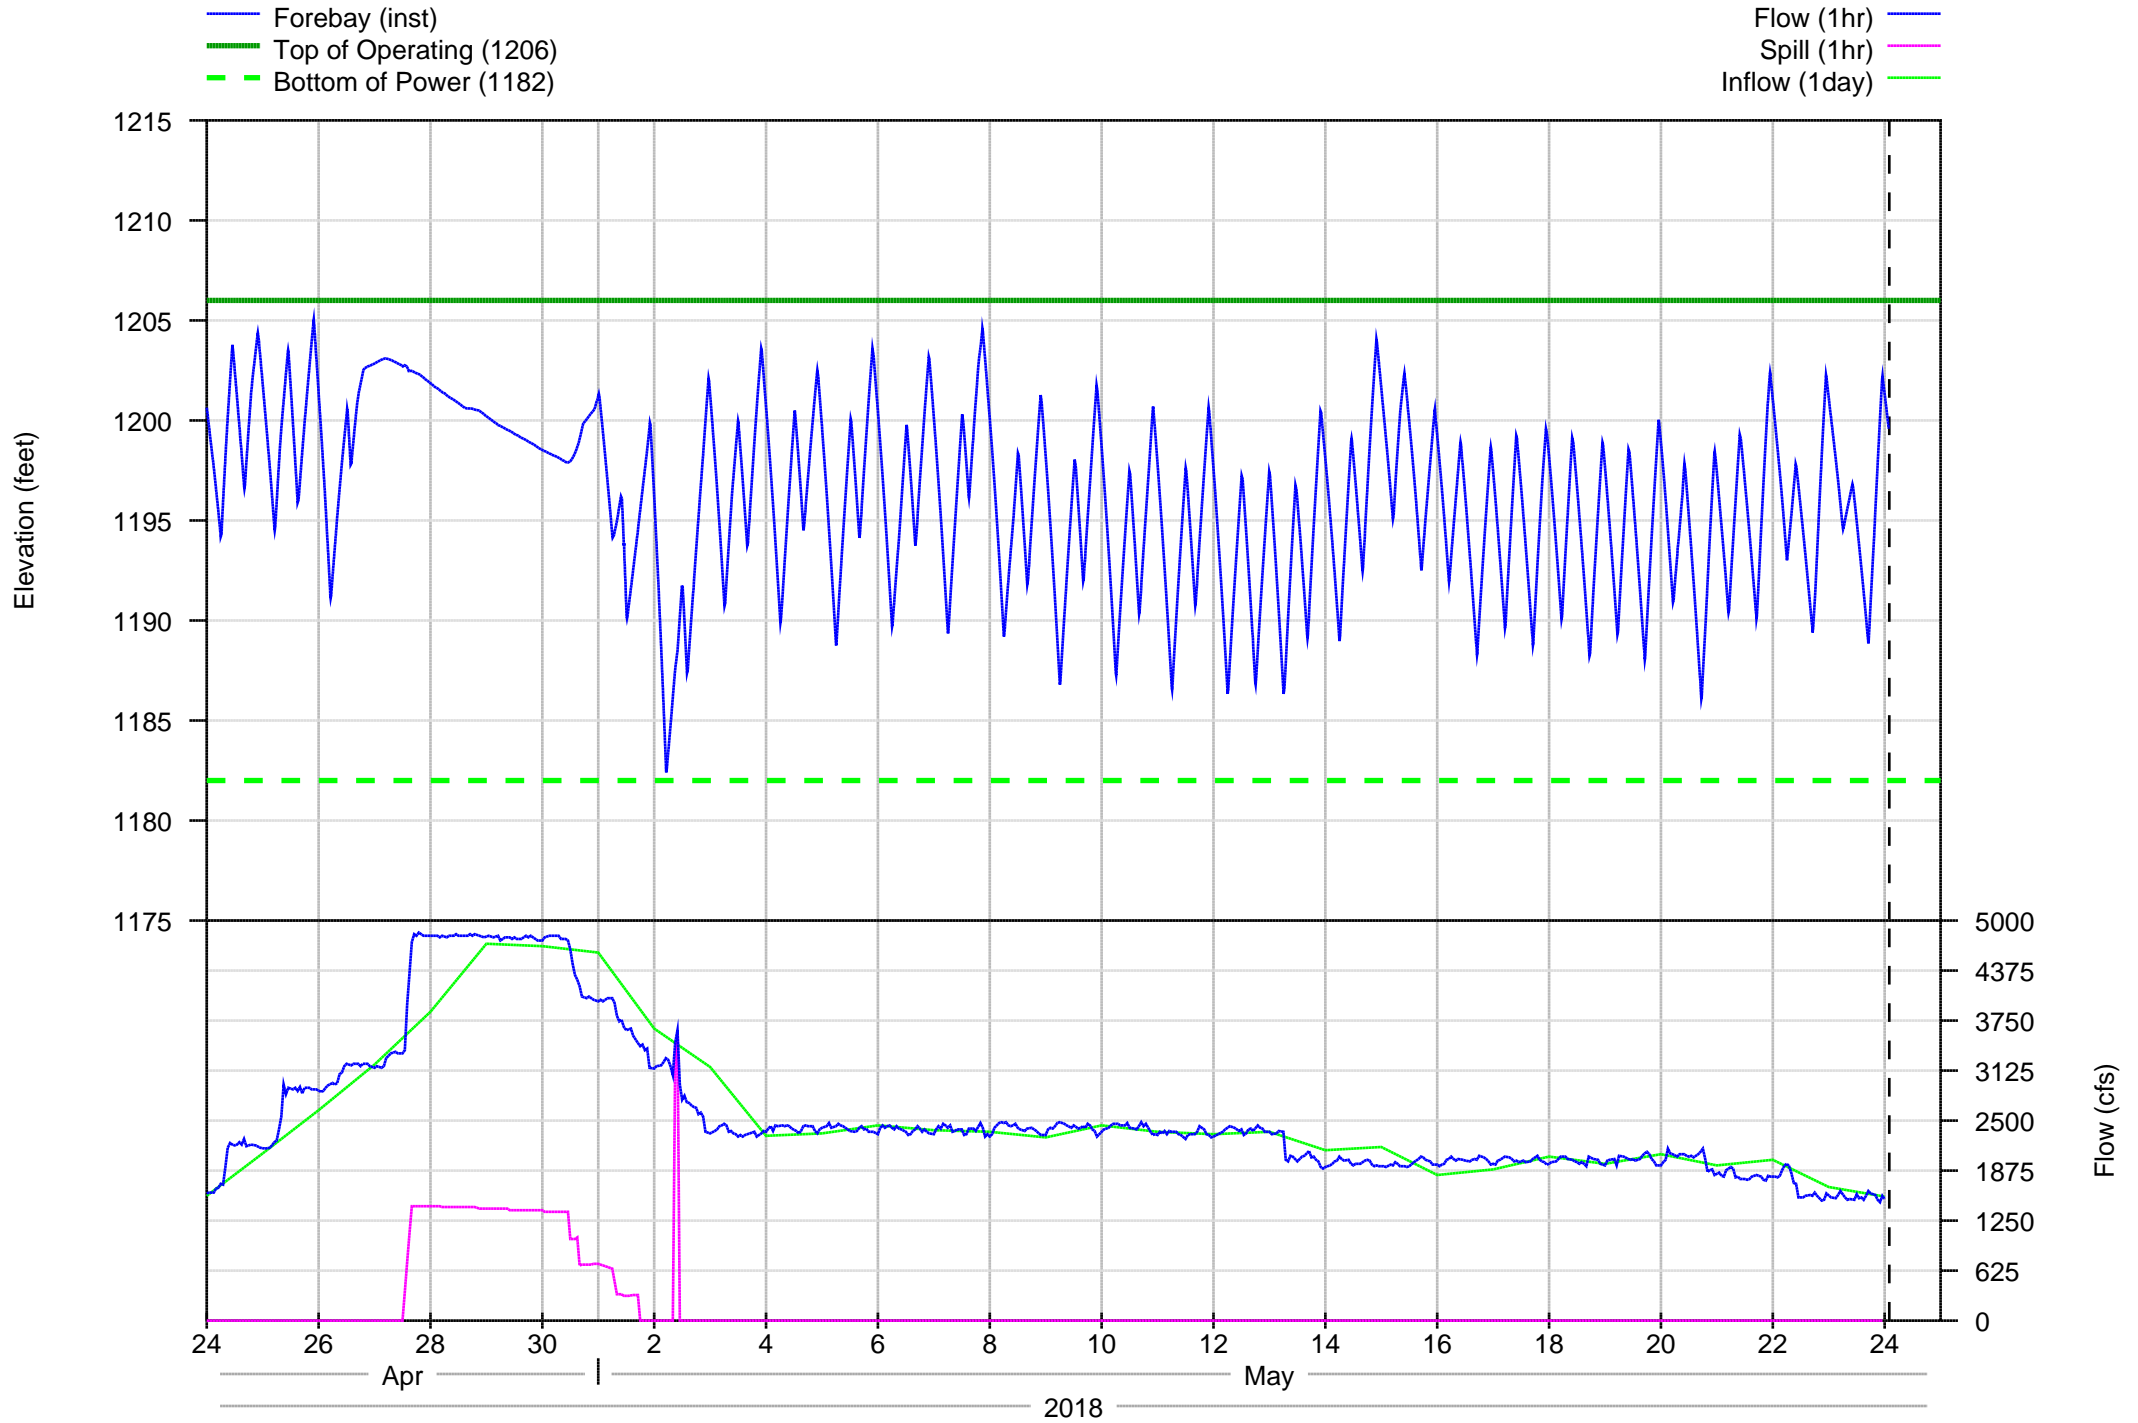

Big Cliff Detail - 7 days

Big Cliff Detail - 30 days

Big Cliff Project Annual