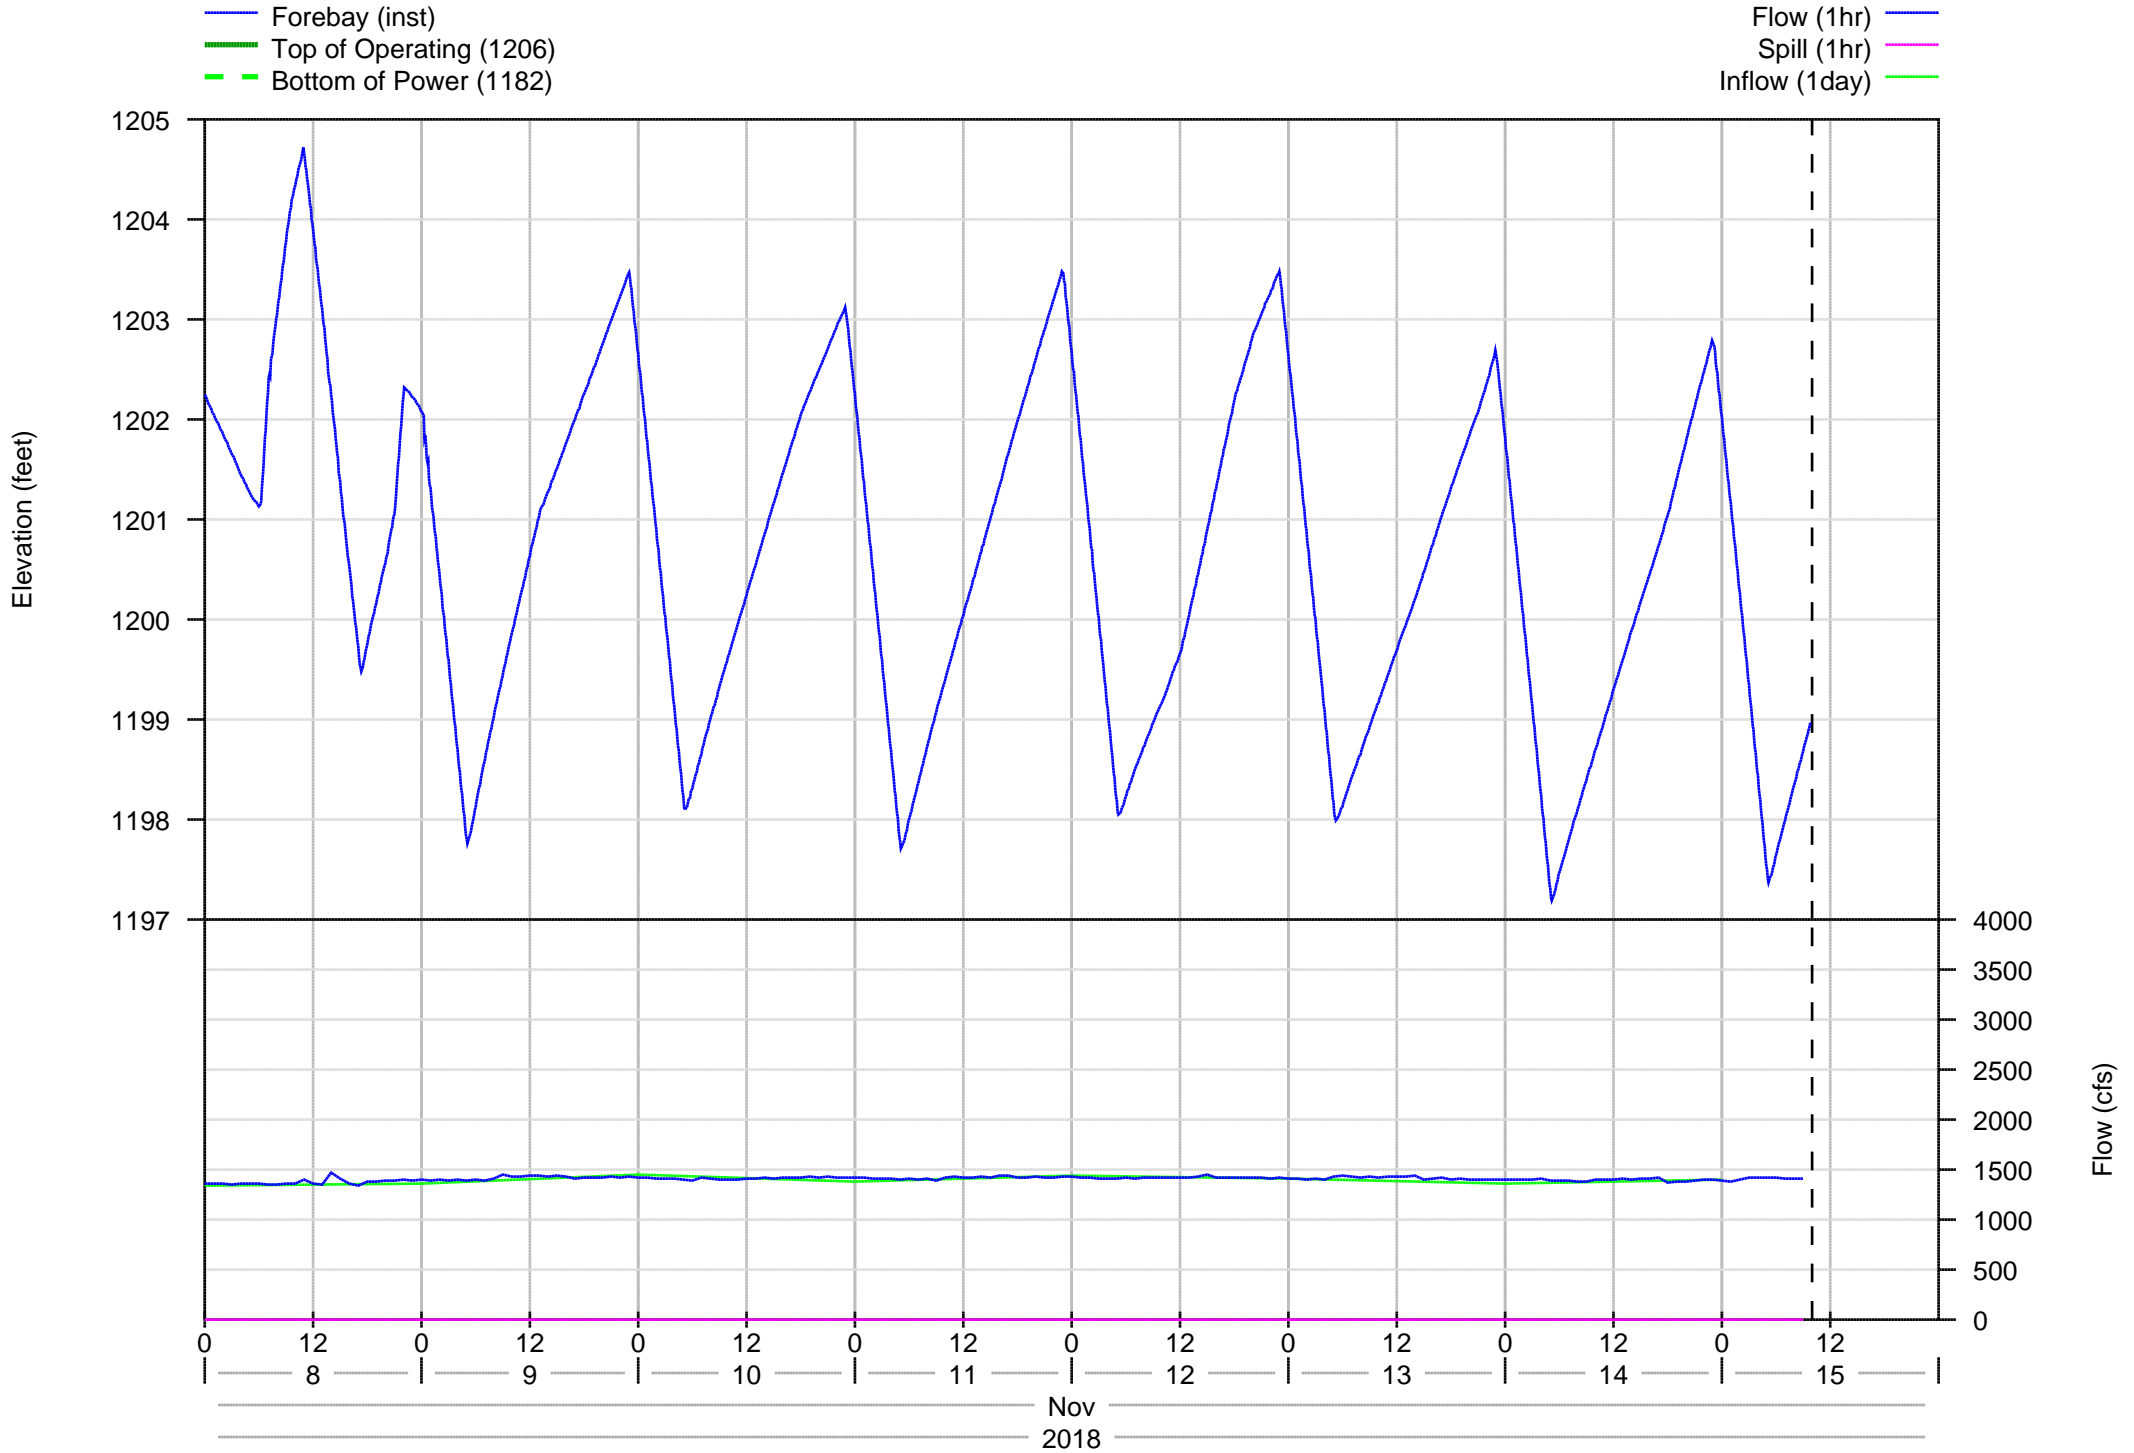

Big Cliff Detail - 7 days

Big Cliff Detail - 30 days

Big Cliff Project Annual