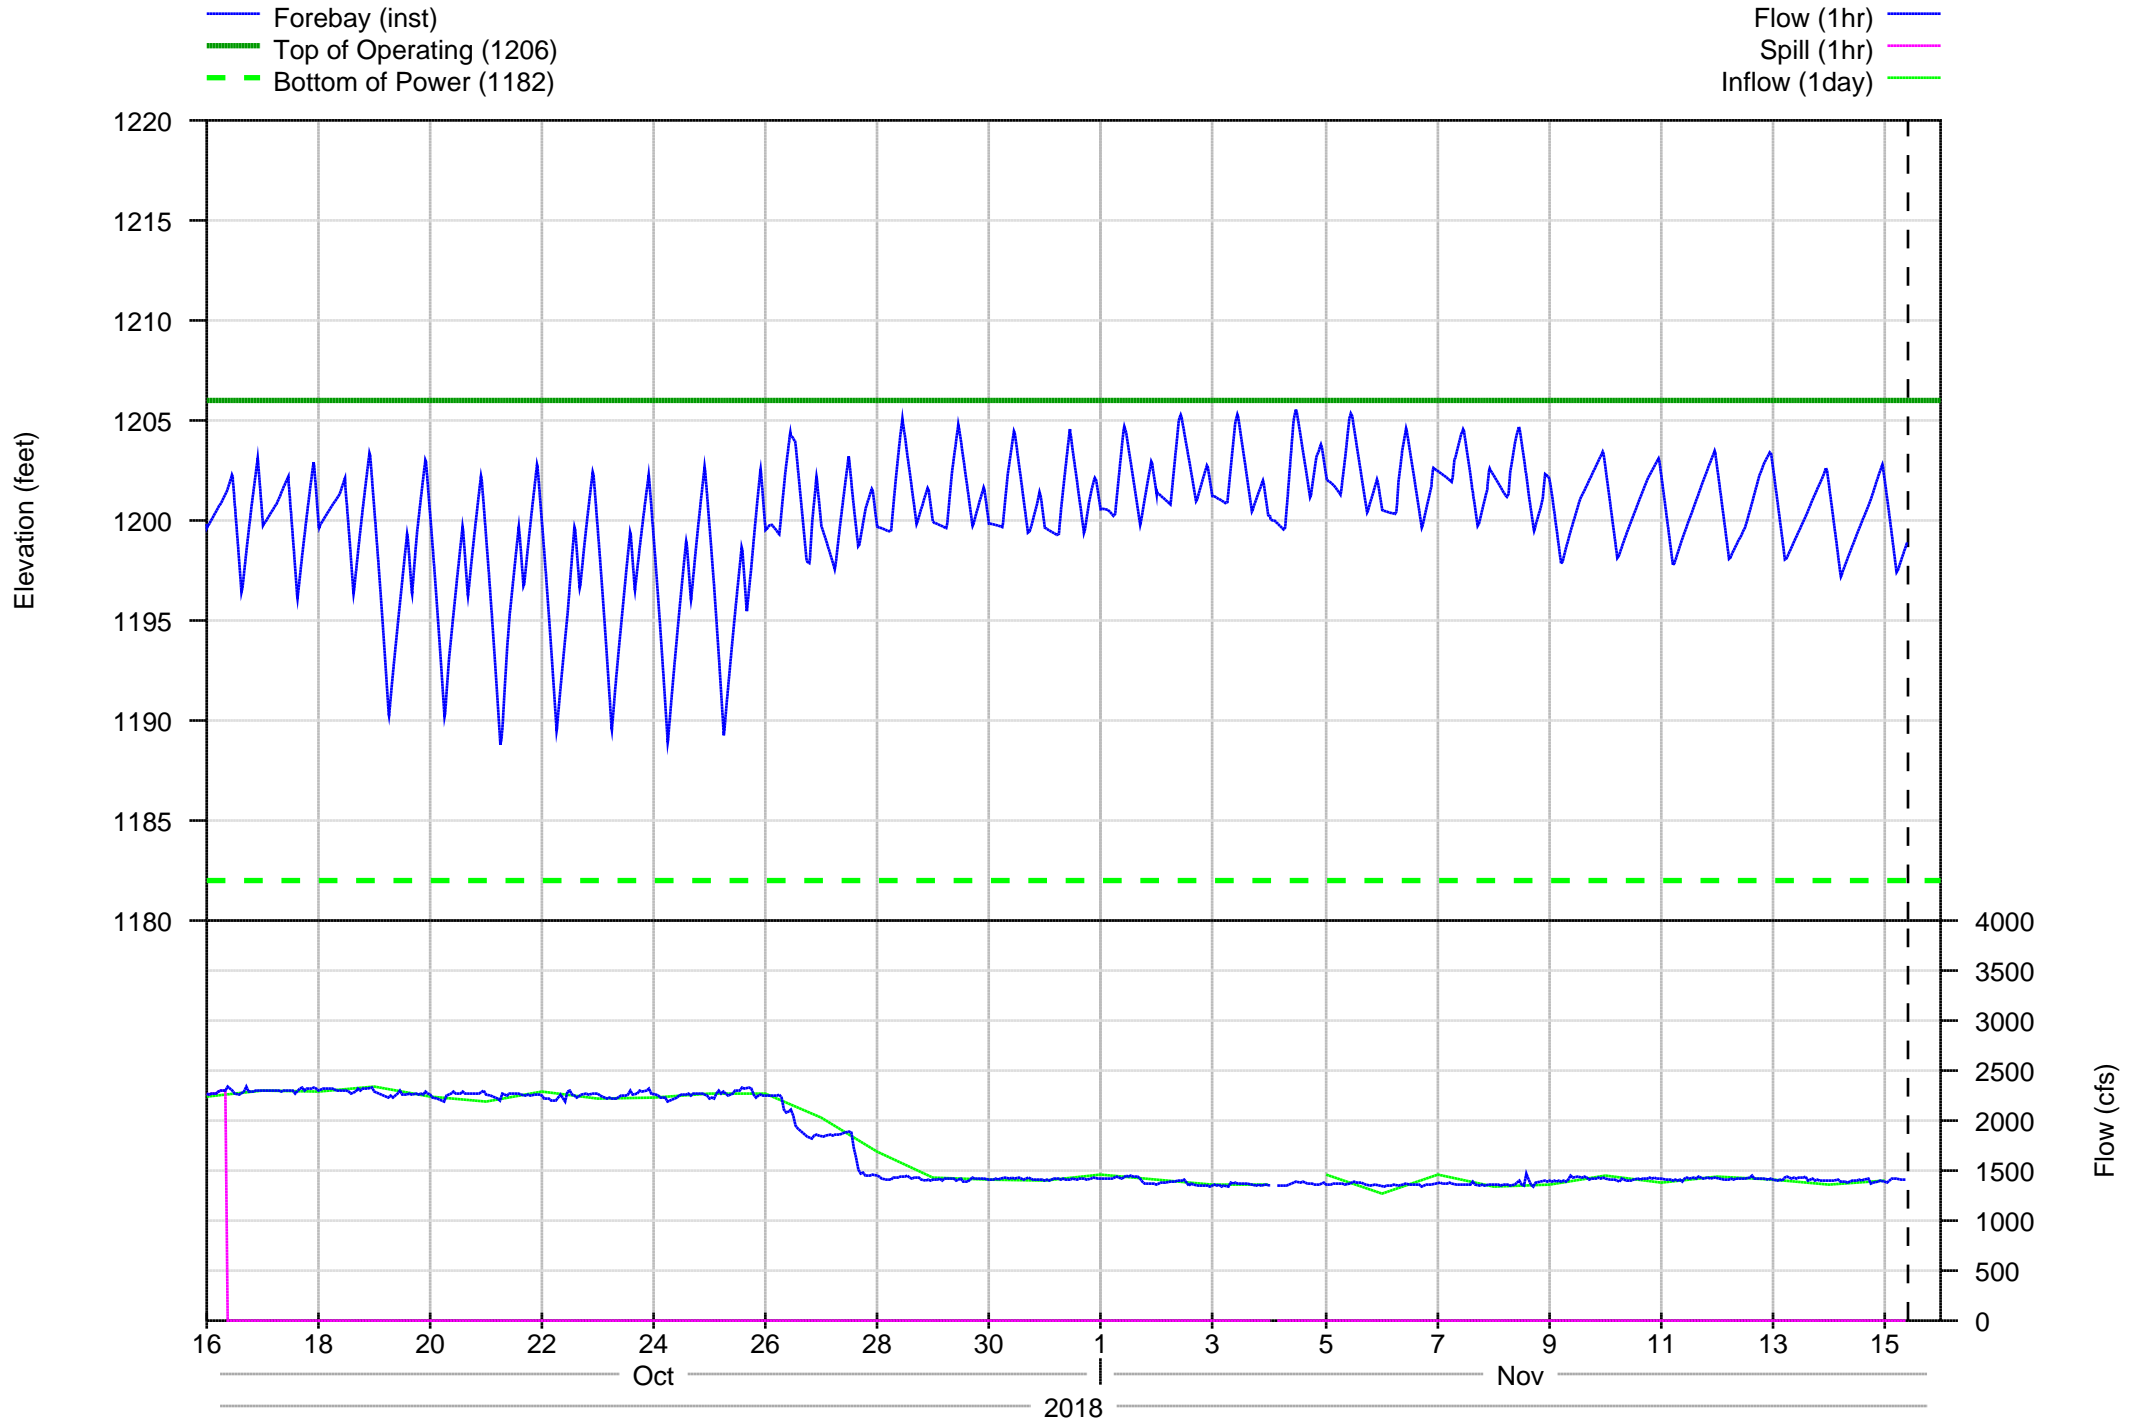

Big Cliff Detail - 7 days

Big Cliff Detail - 30 days

Big Cliff Project Annual