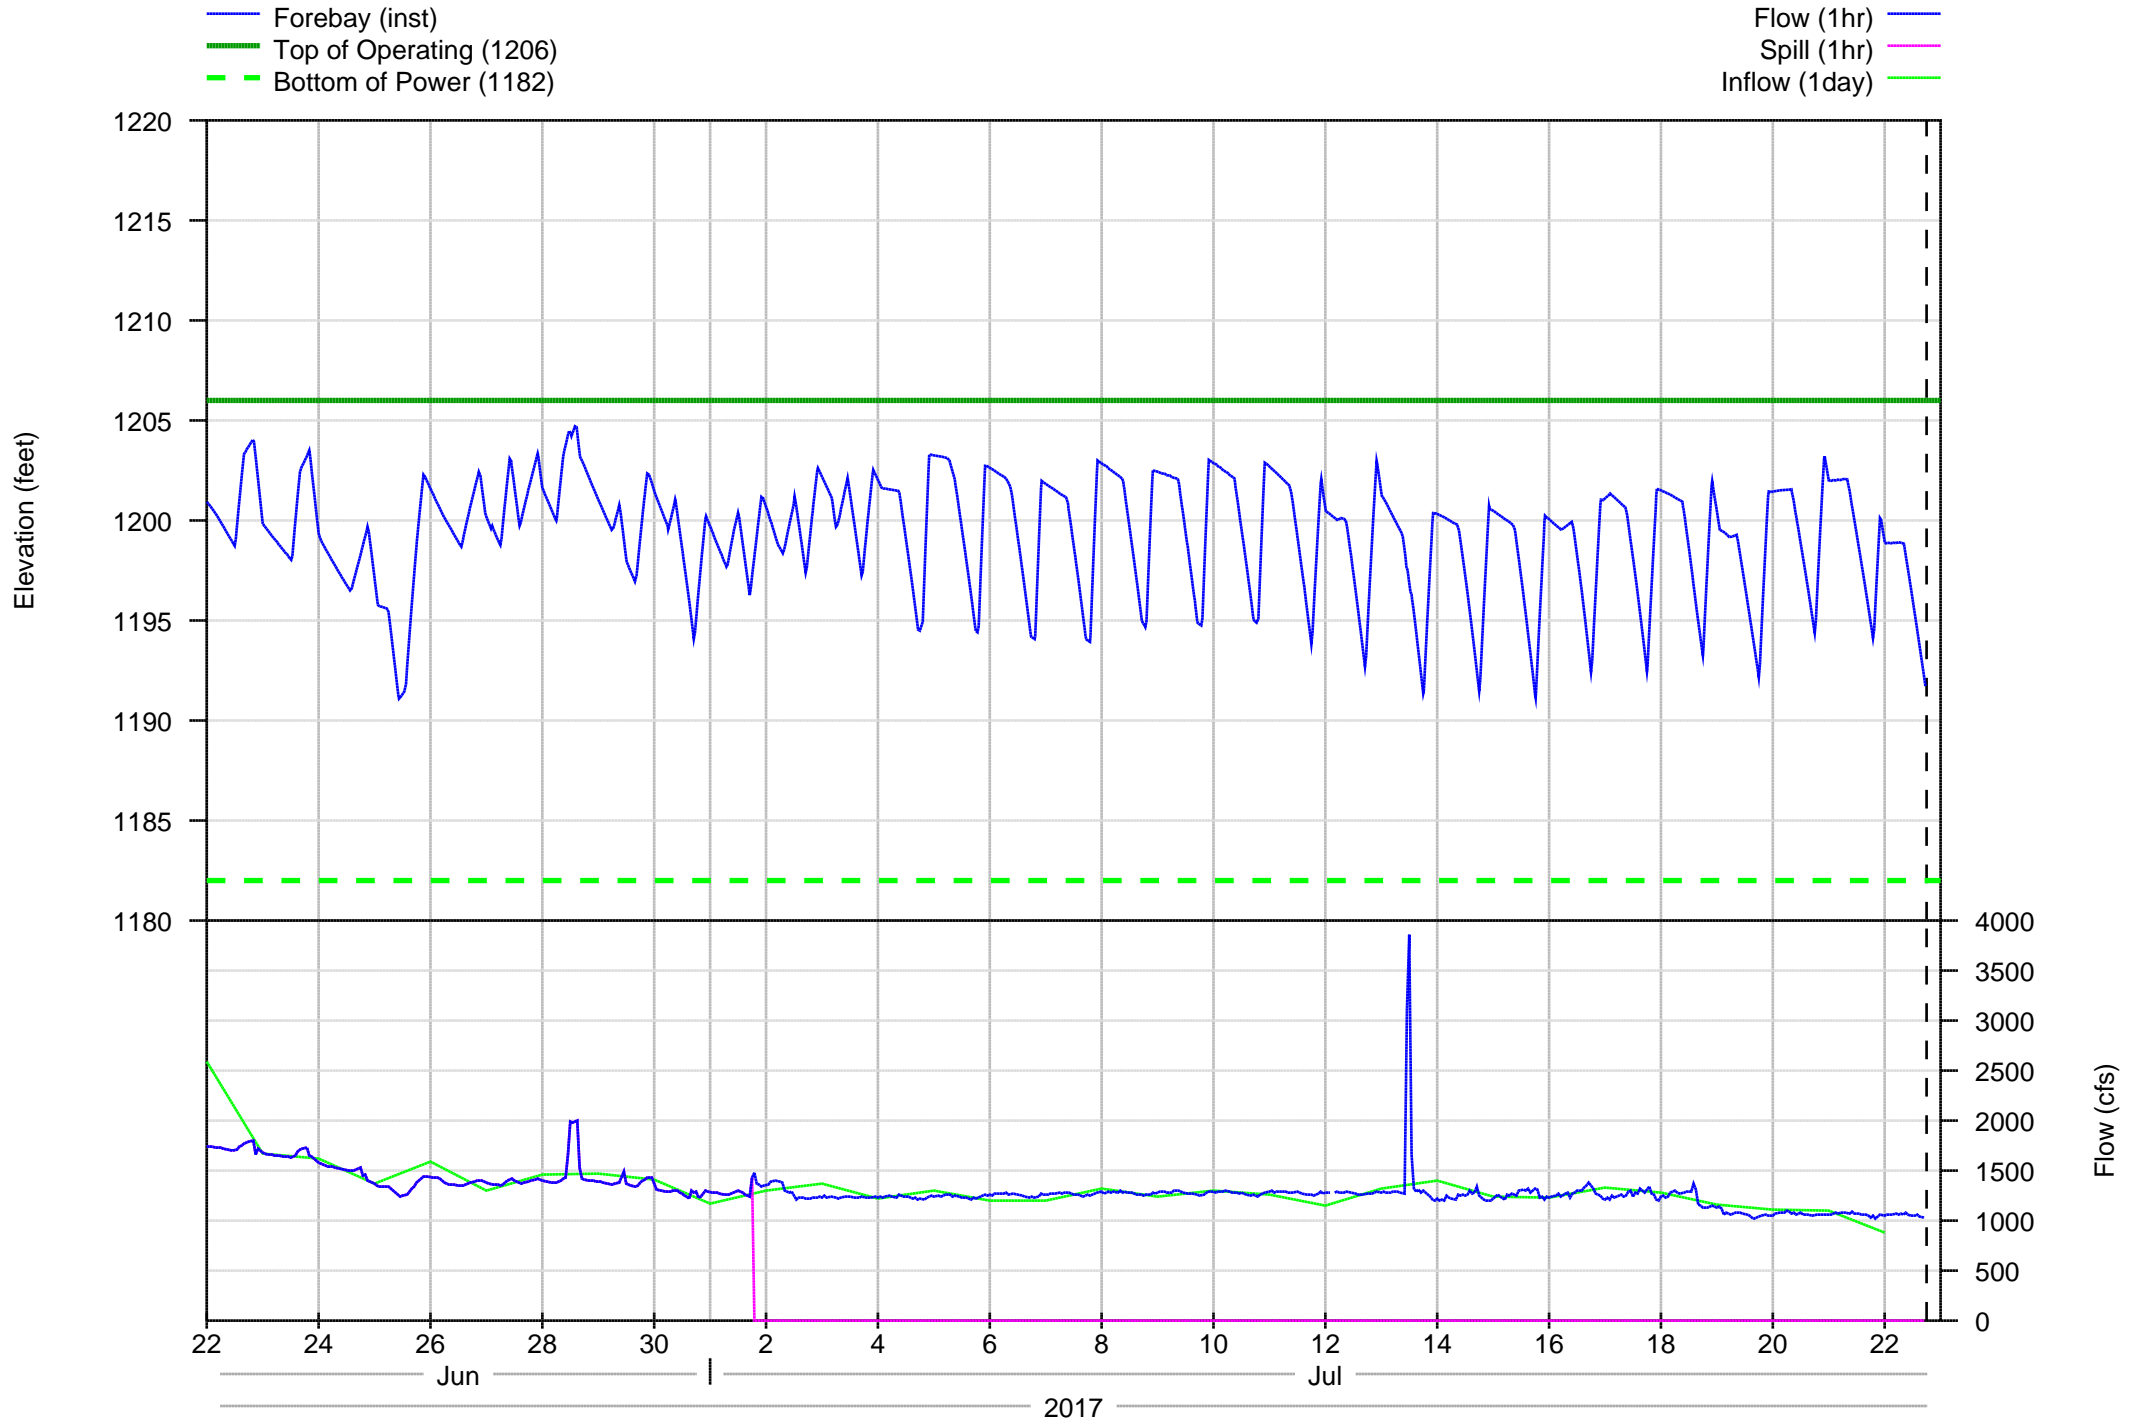

Big Cliff Detail - 7 days

Big Cliff Detail - 30 days

Big Cliff Project Annual