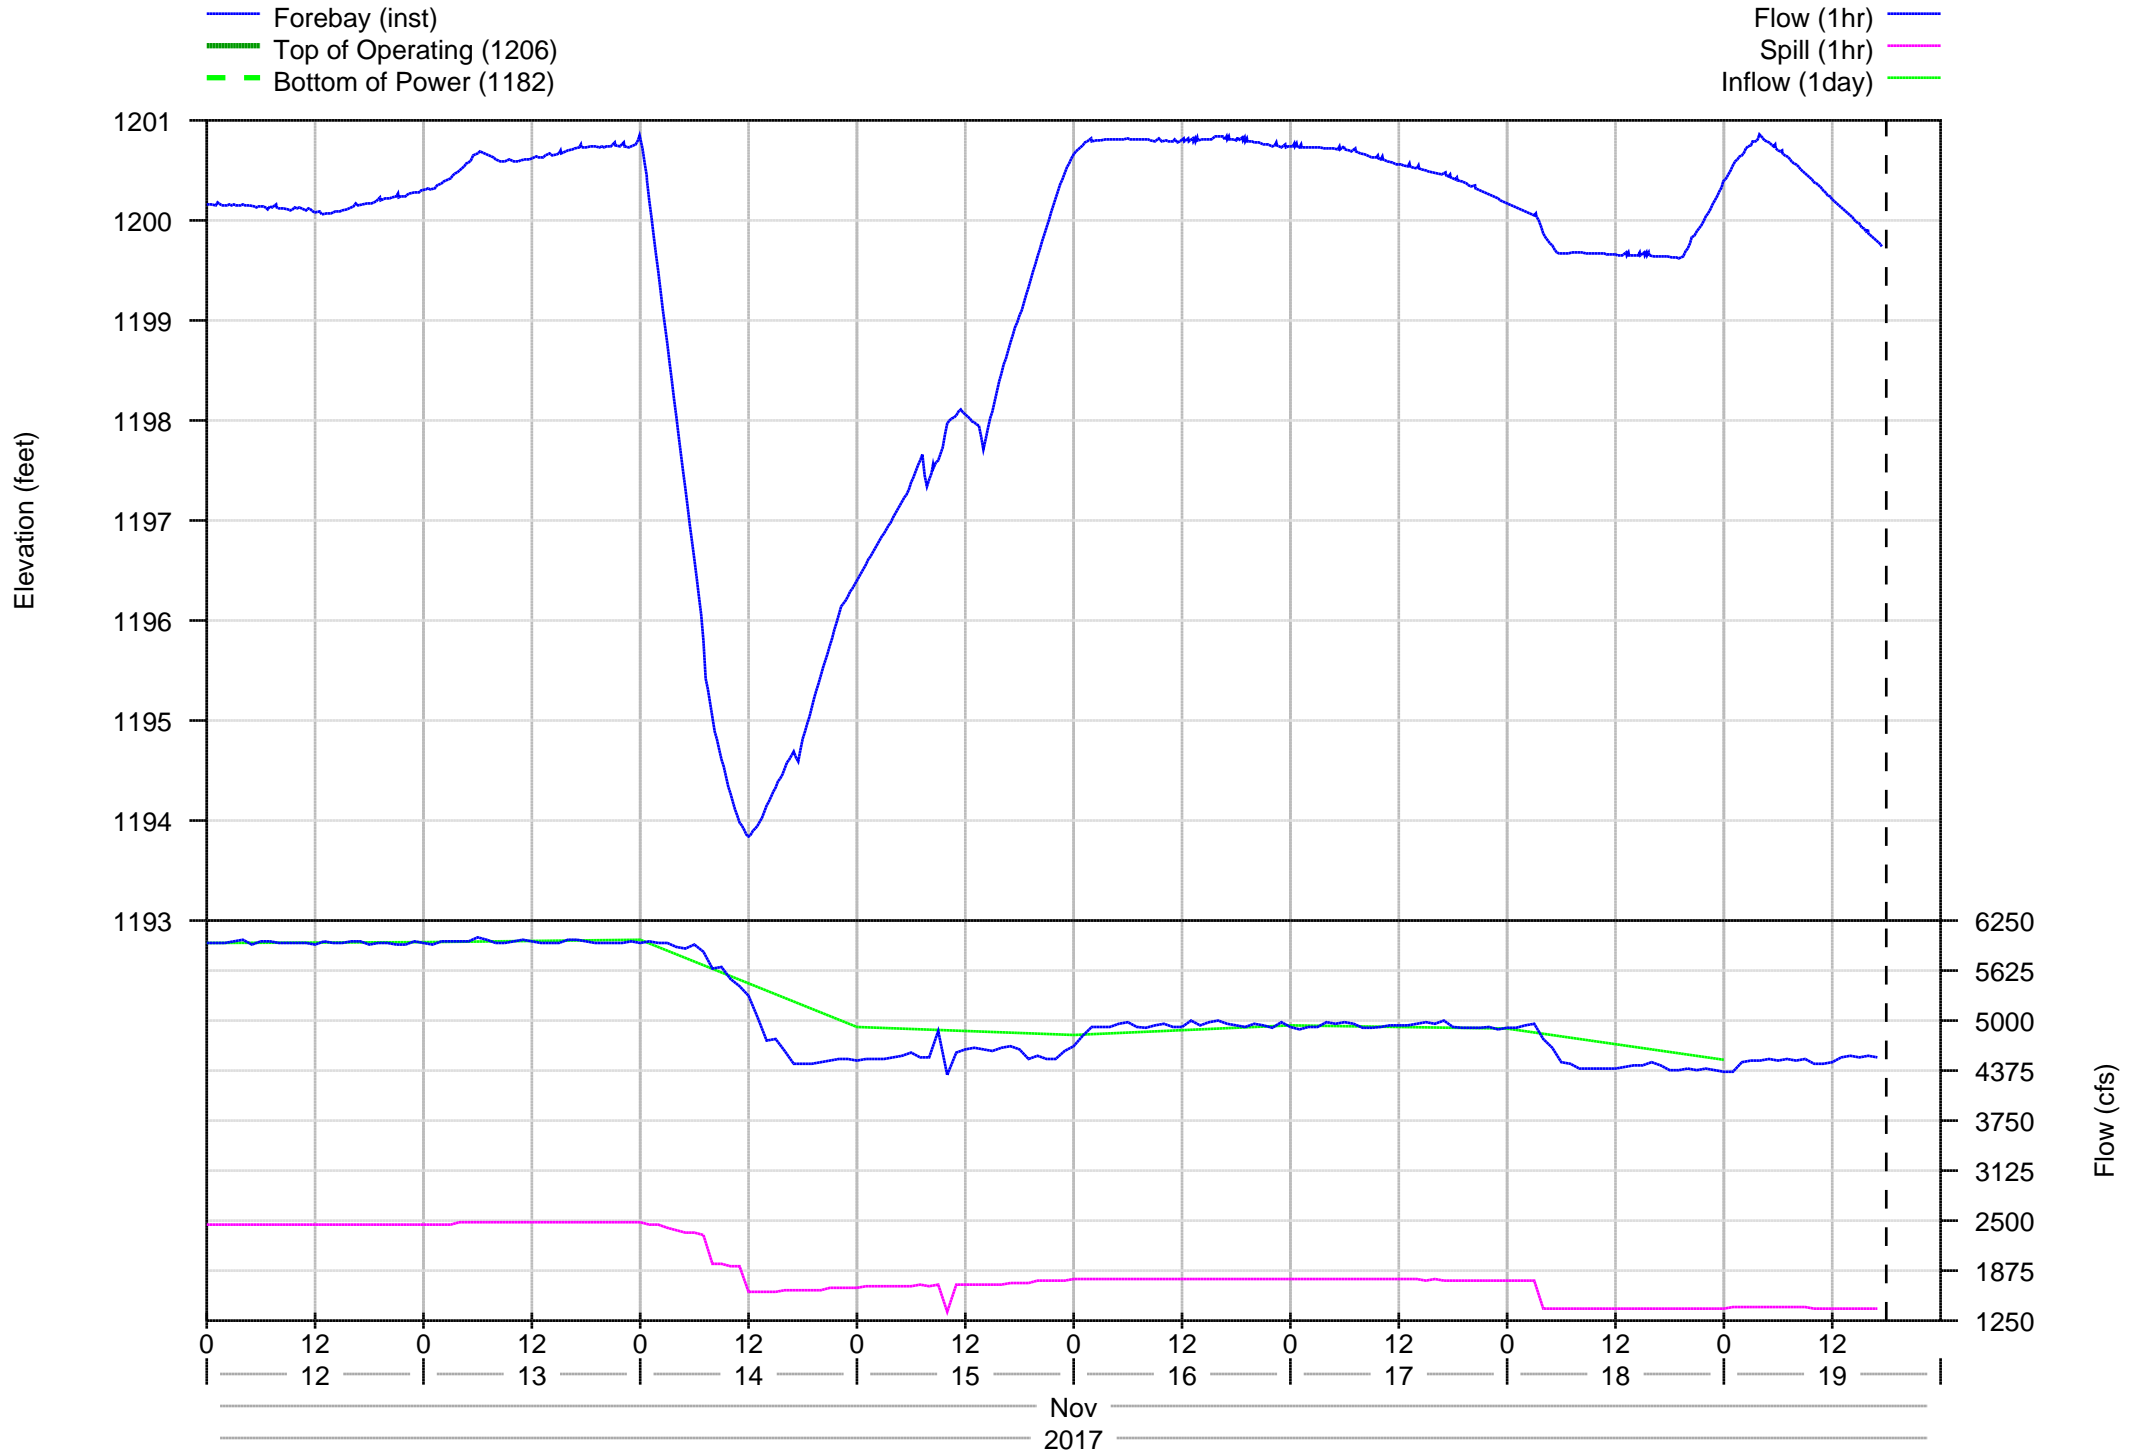

Big Cliff Detail - 7 days

Big Cliff Detail - 30 days

Big Cliff Project Annual