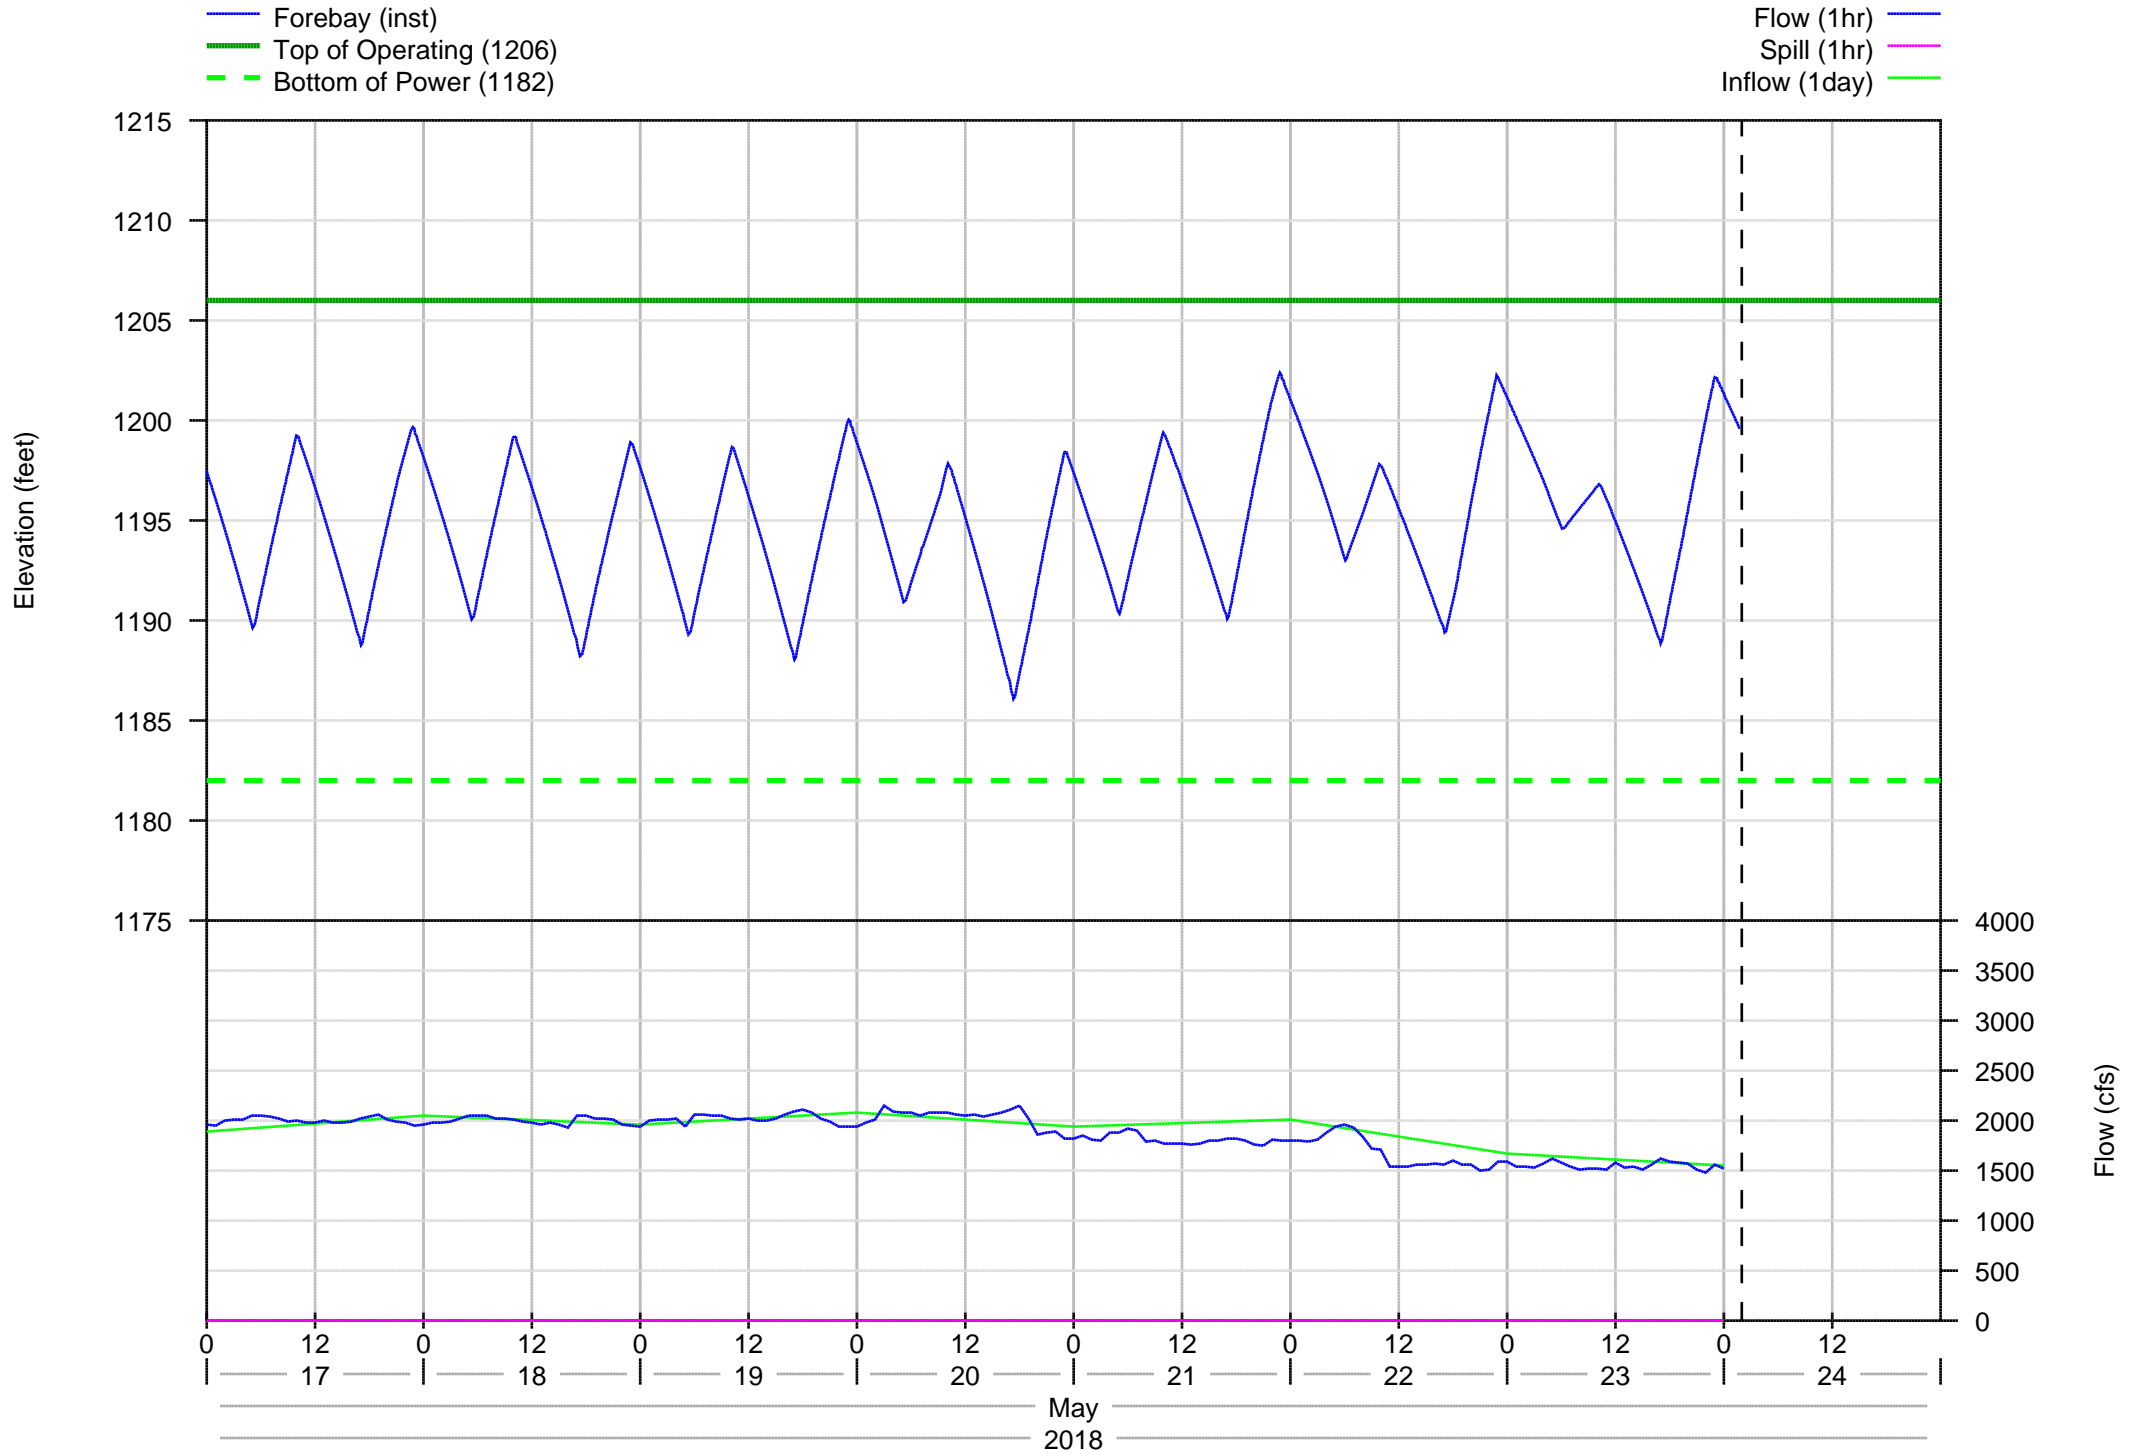

Big Cliff Detail - 7 days

Big Cliff Detail - 30 days

Big Cliff Project Annual