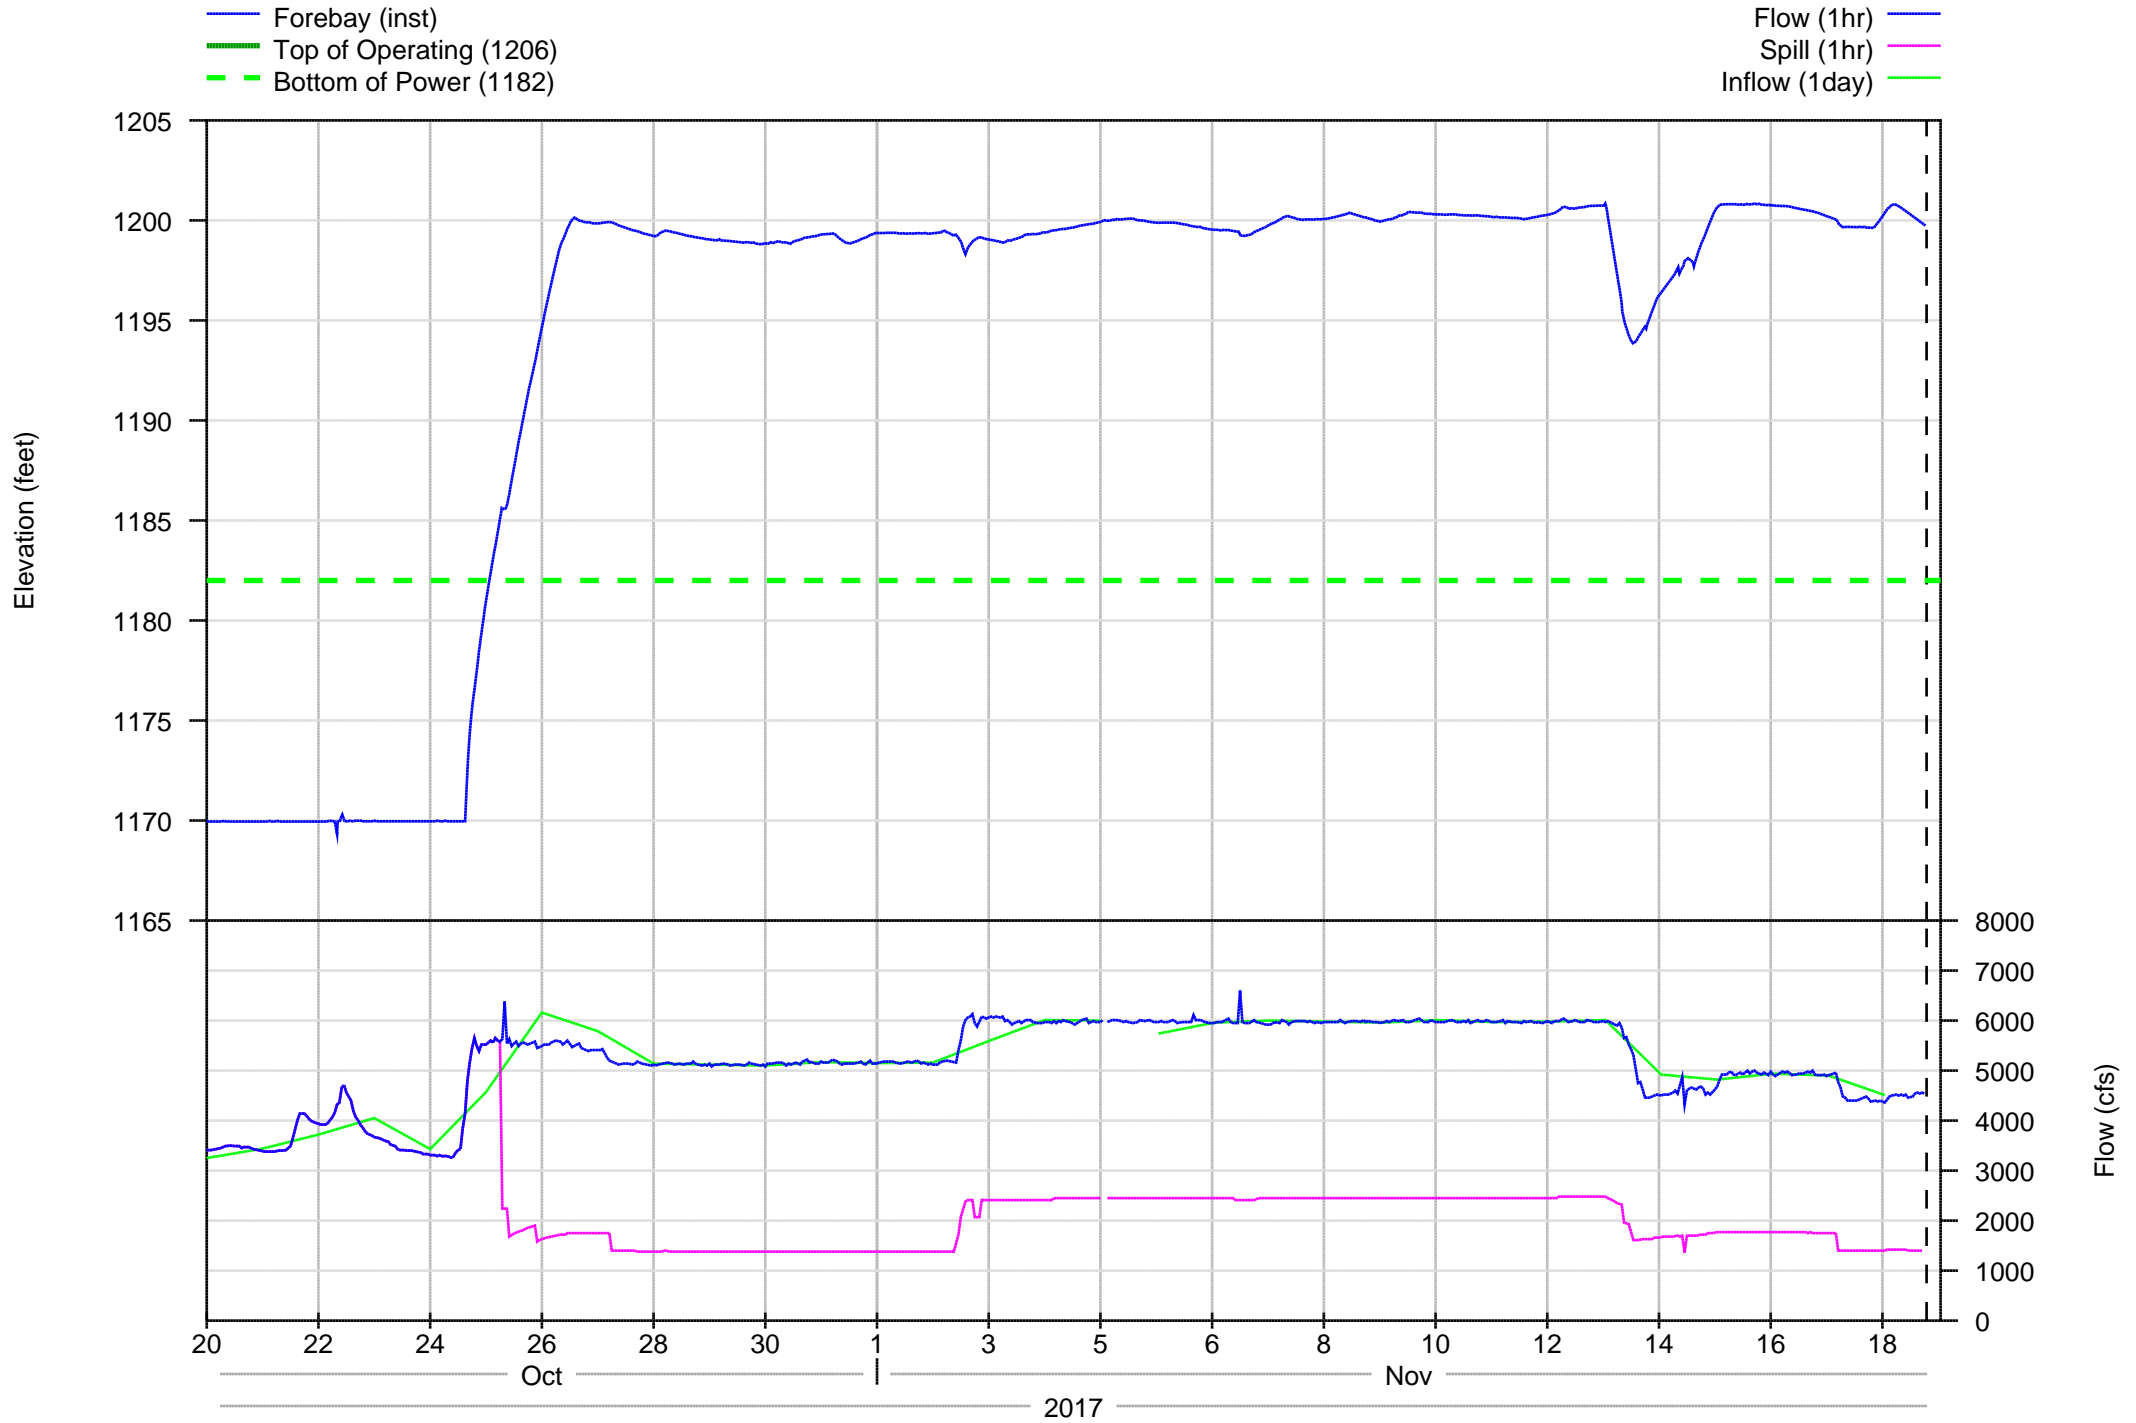

Big Cliff Detail - 7 days

Big Cliff Detail - 30 days

Big Cliff Project Annual