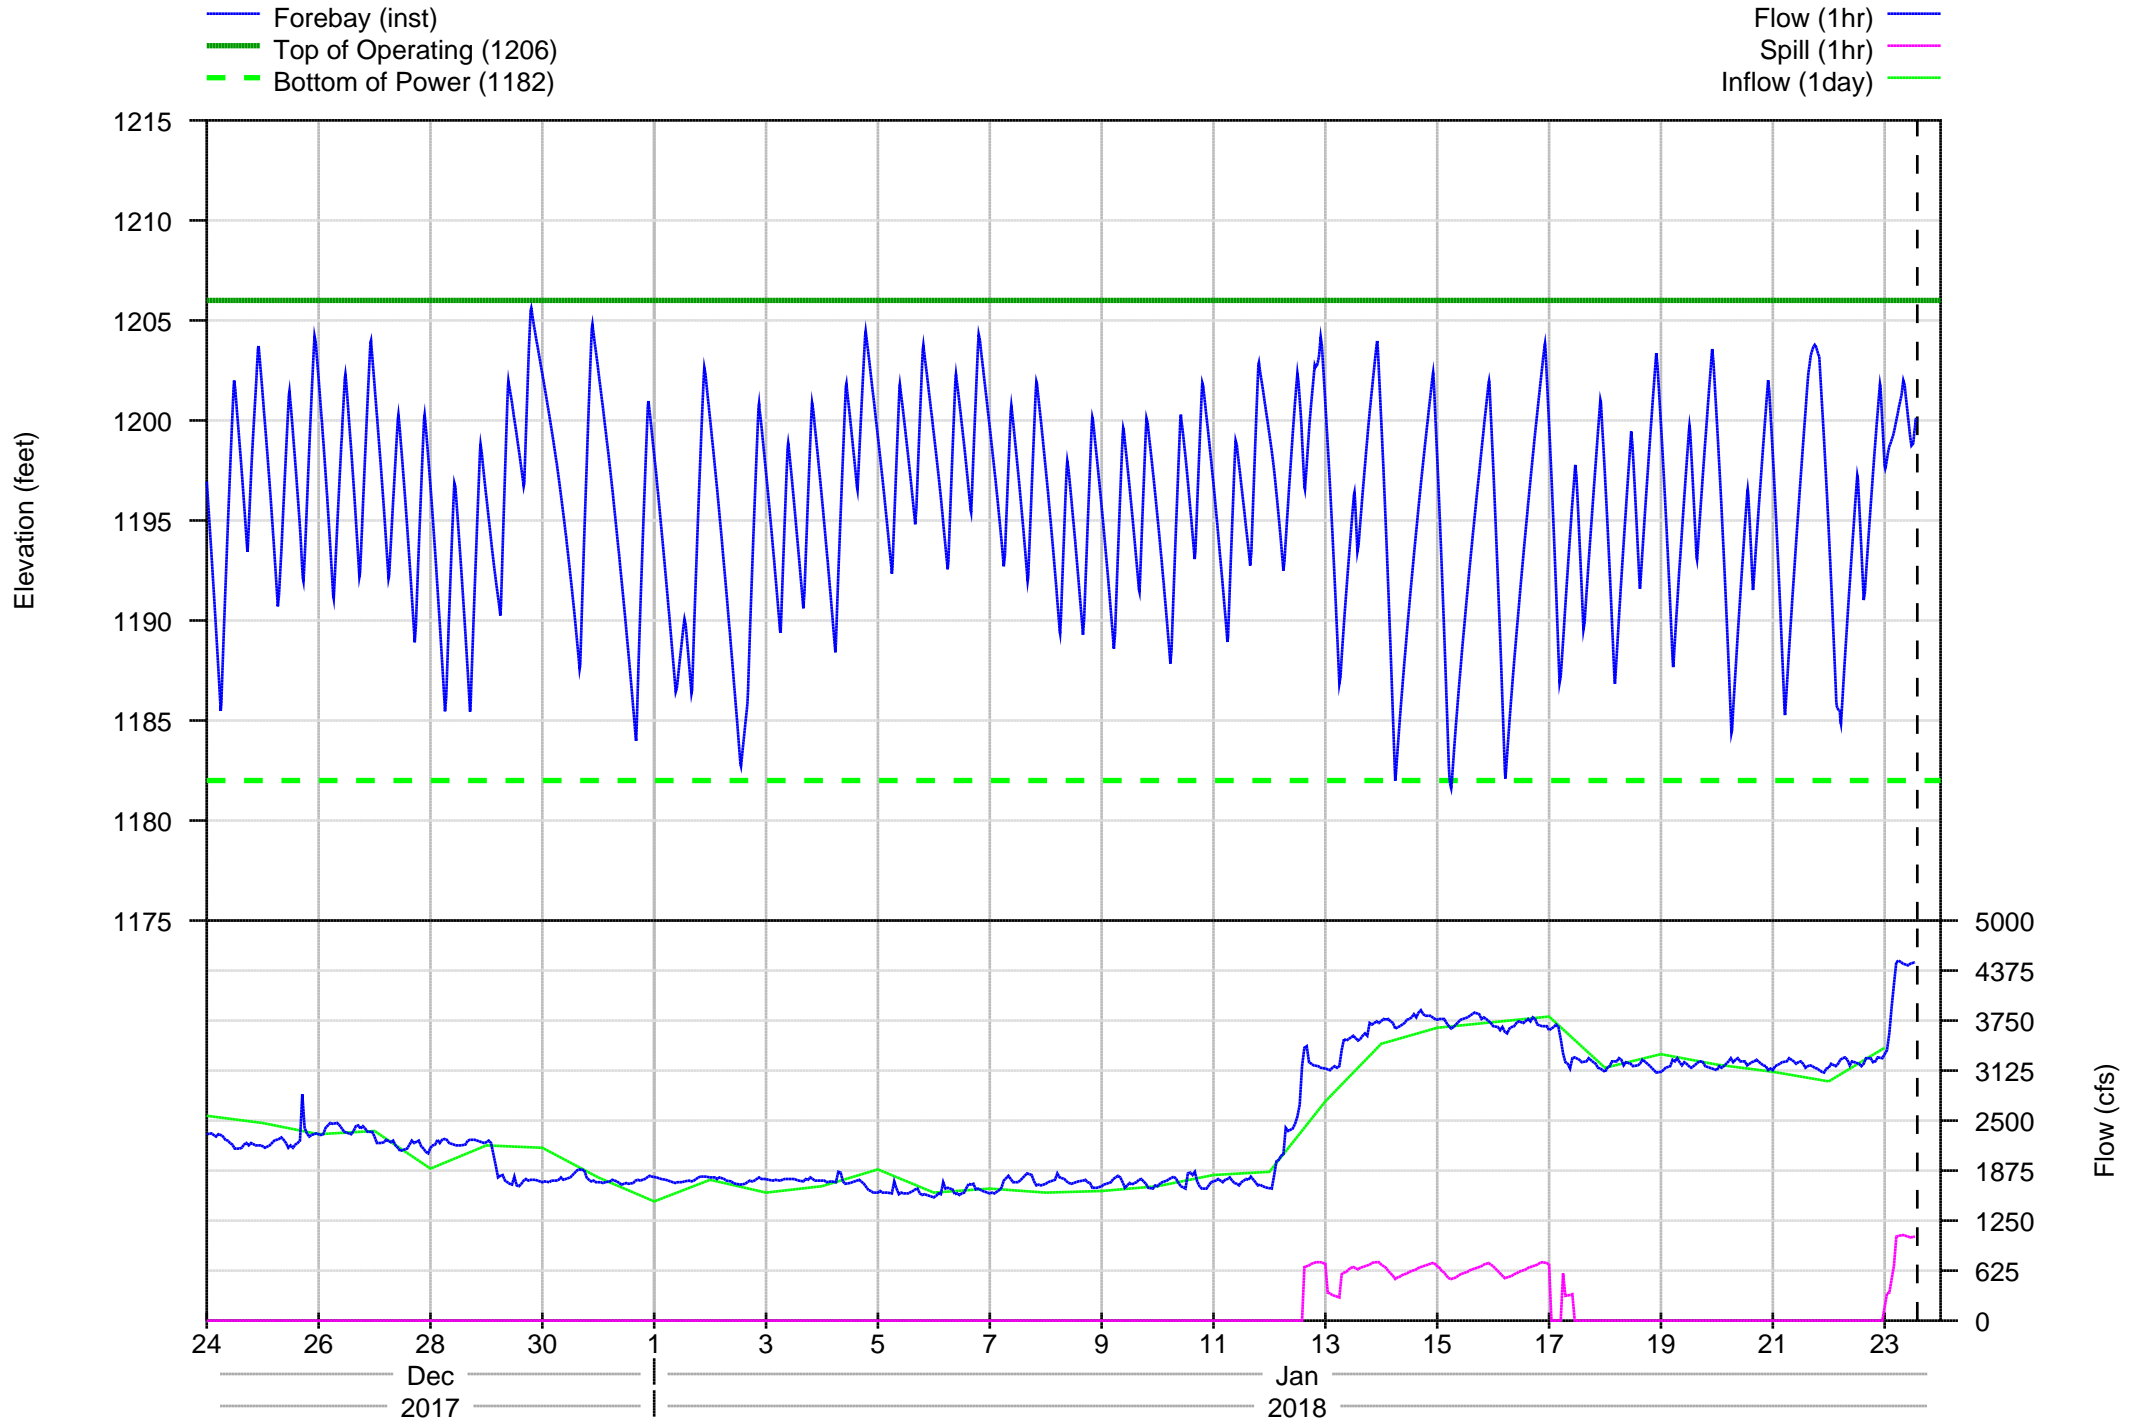

Big Cliff Detail - 7 days

Big Cliff Detail - 30 days

Big Cliff Project Annual