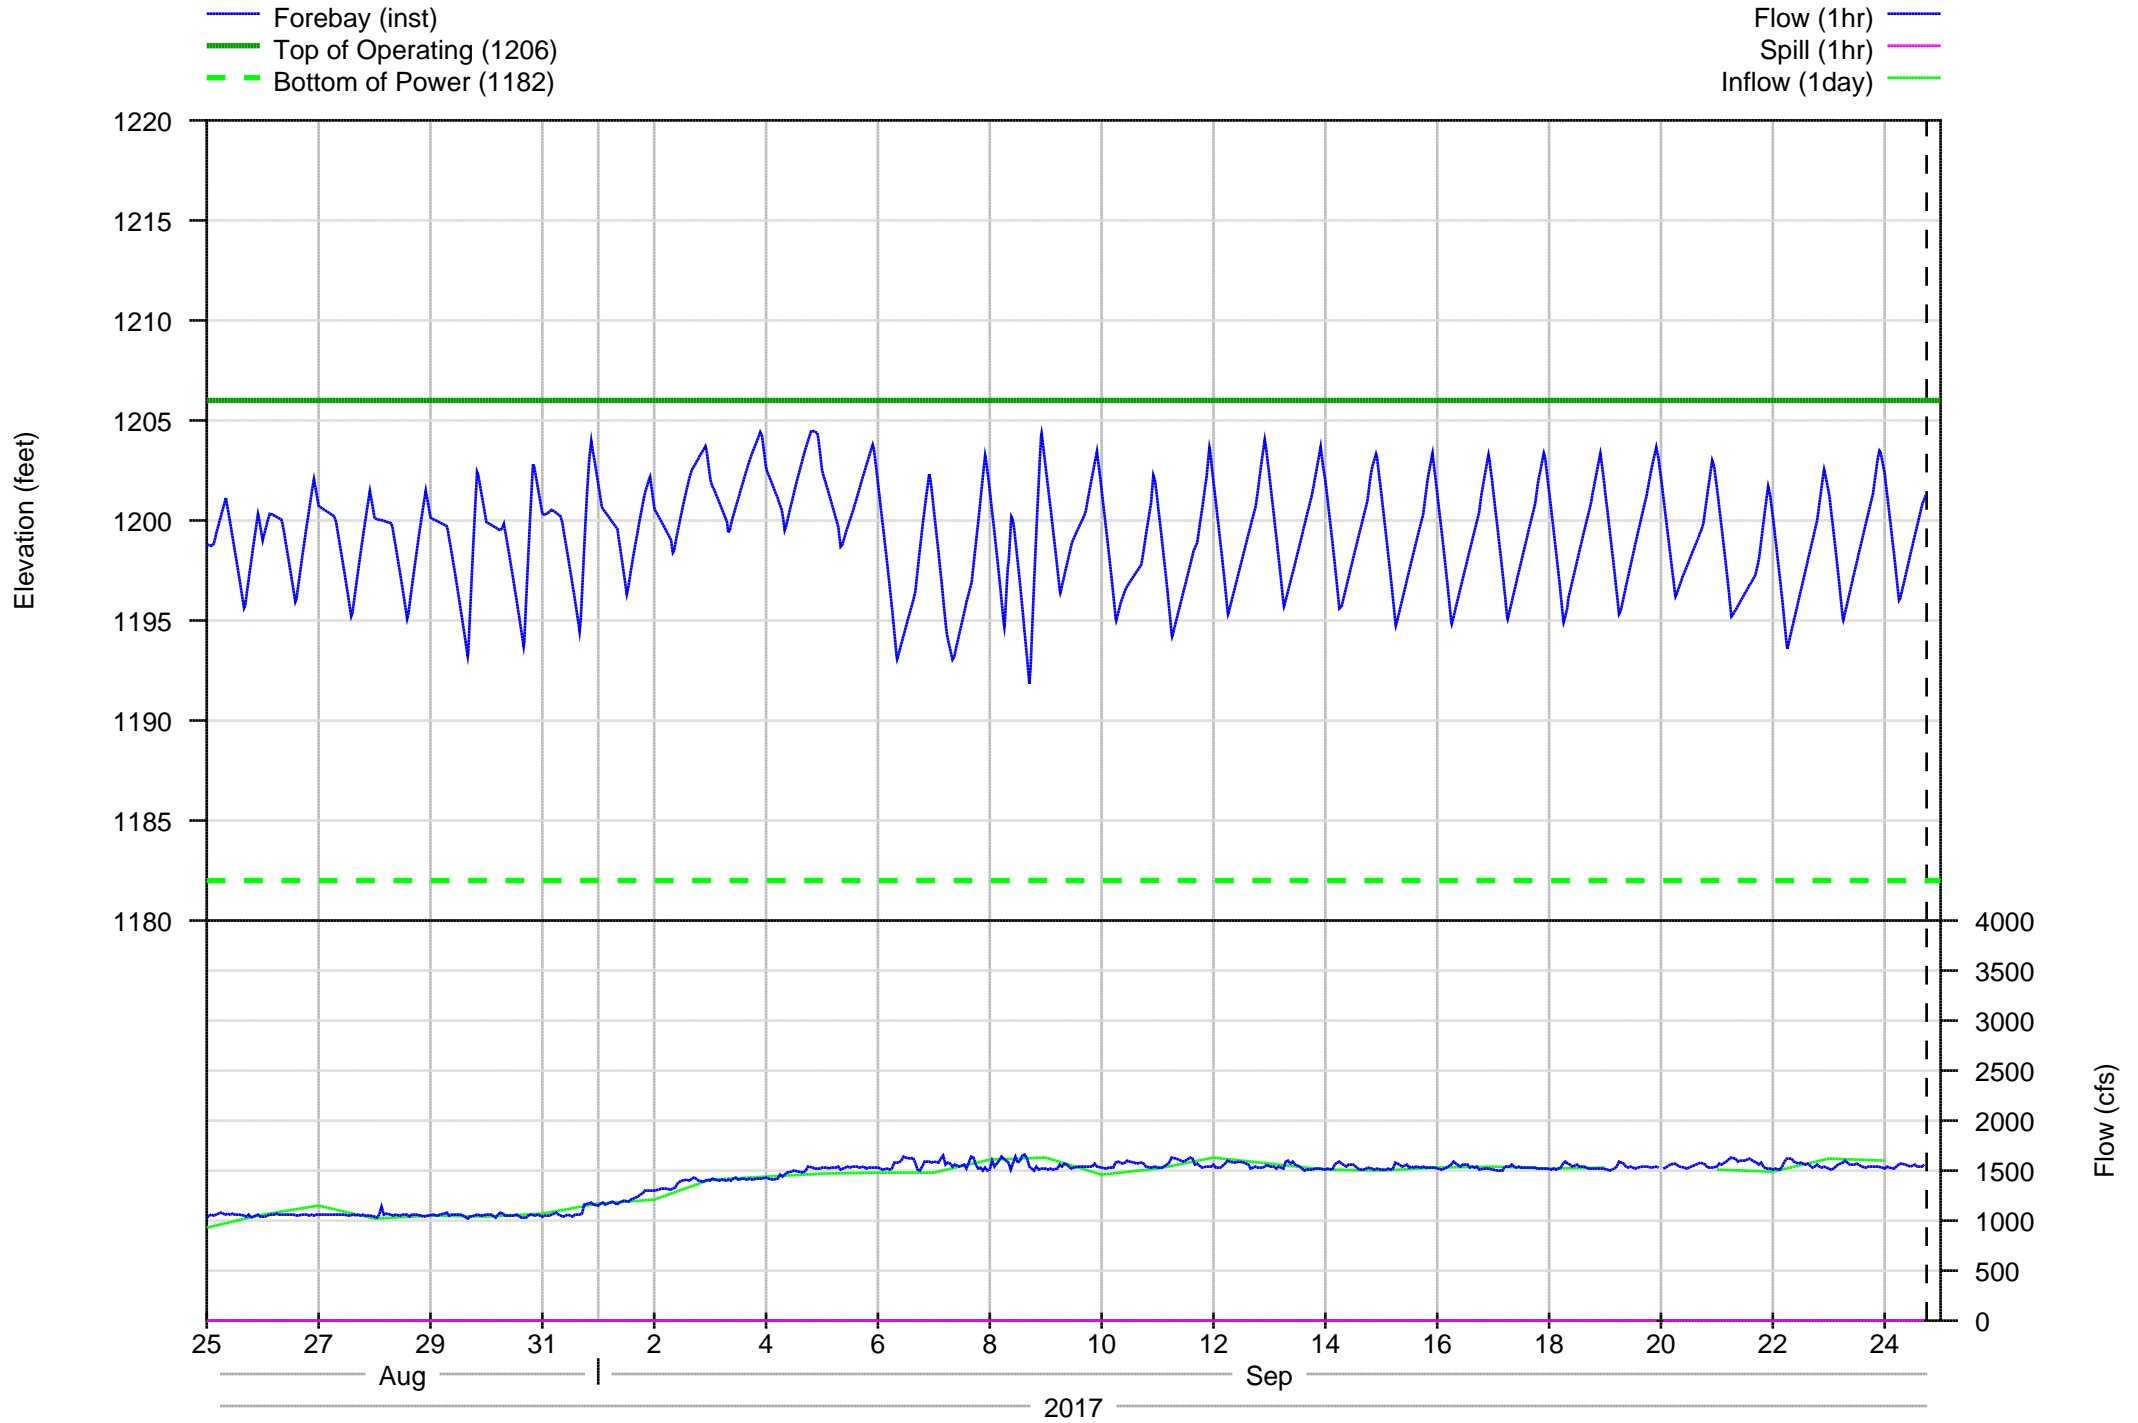

Big Cliff Detail - 7 days

Big Cliff Detail - 30 days

Big Cliff Project Annual