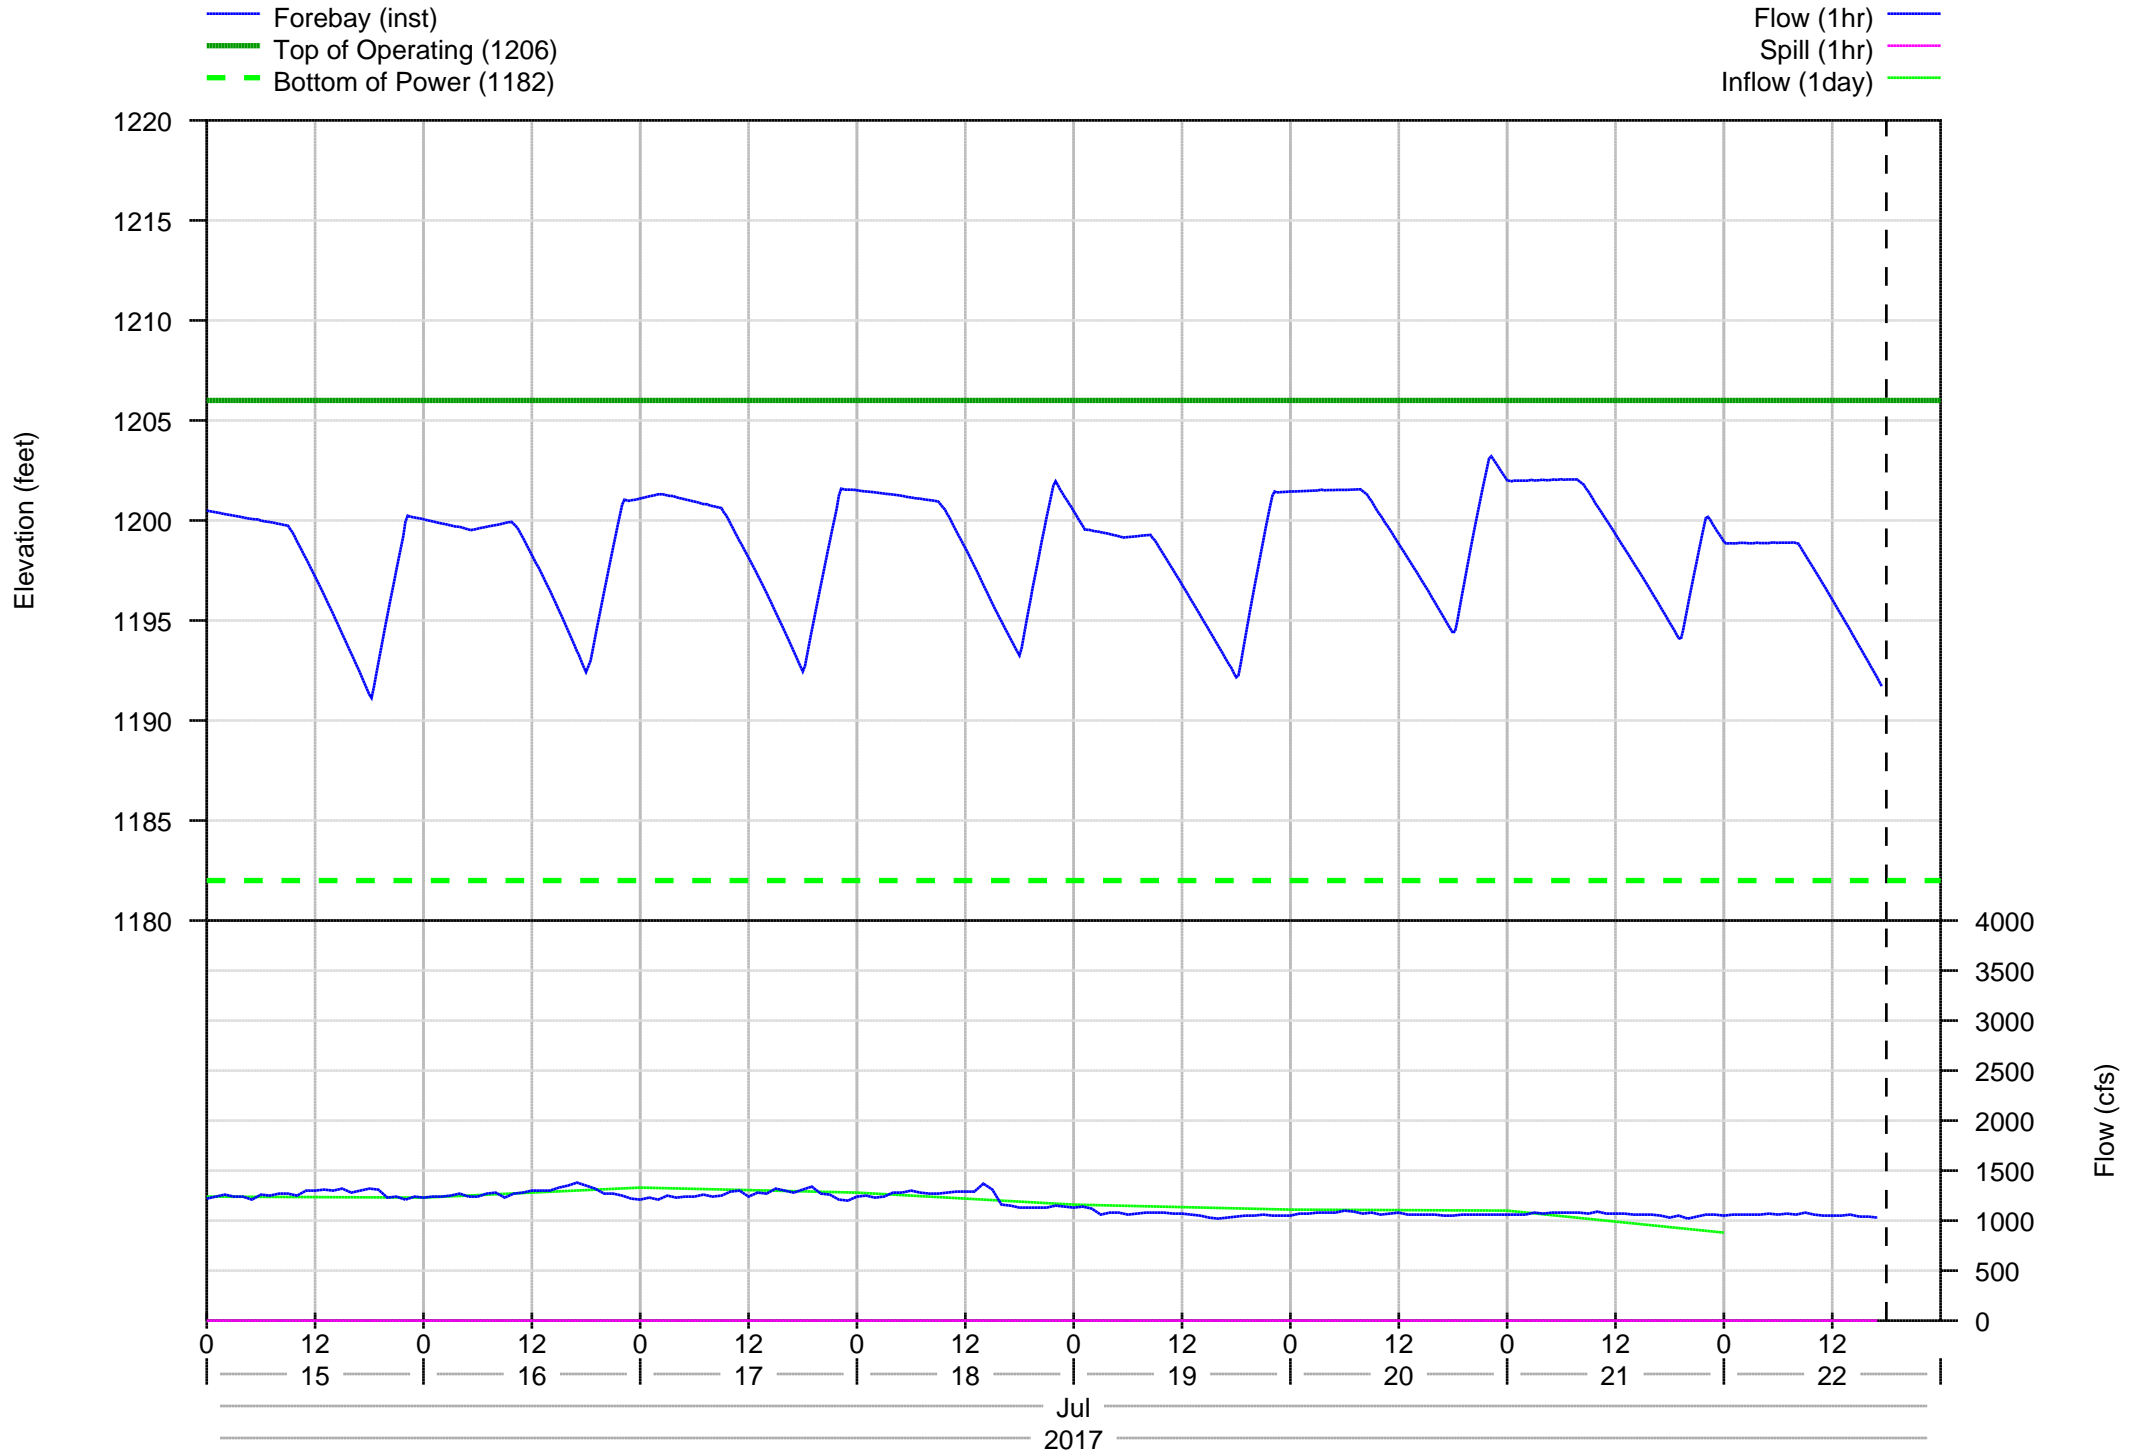

Big Cliff Detail - 7 days

Big Cliff Detail - 30 days

Big Cliff Project Annual