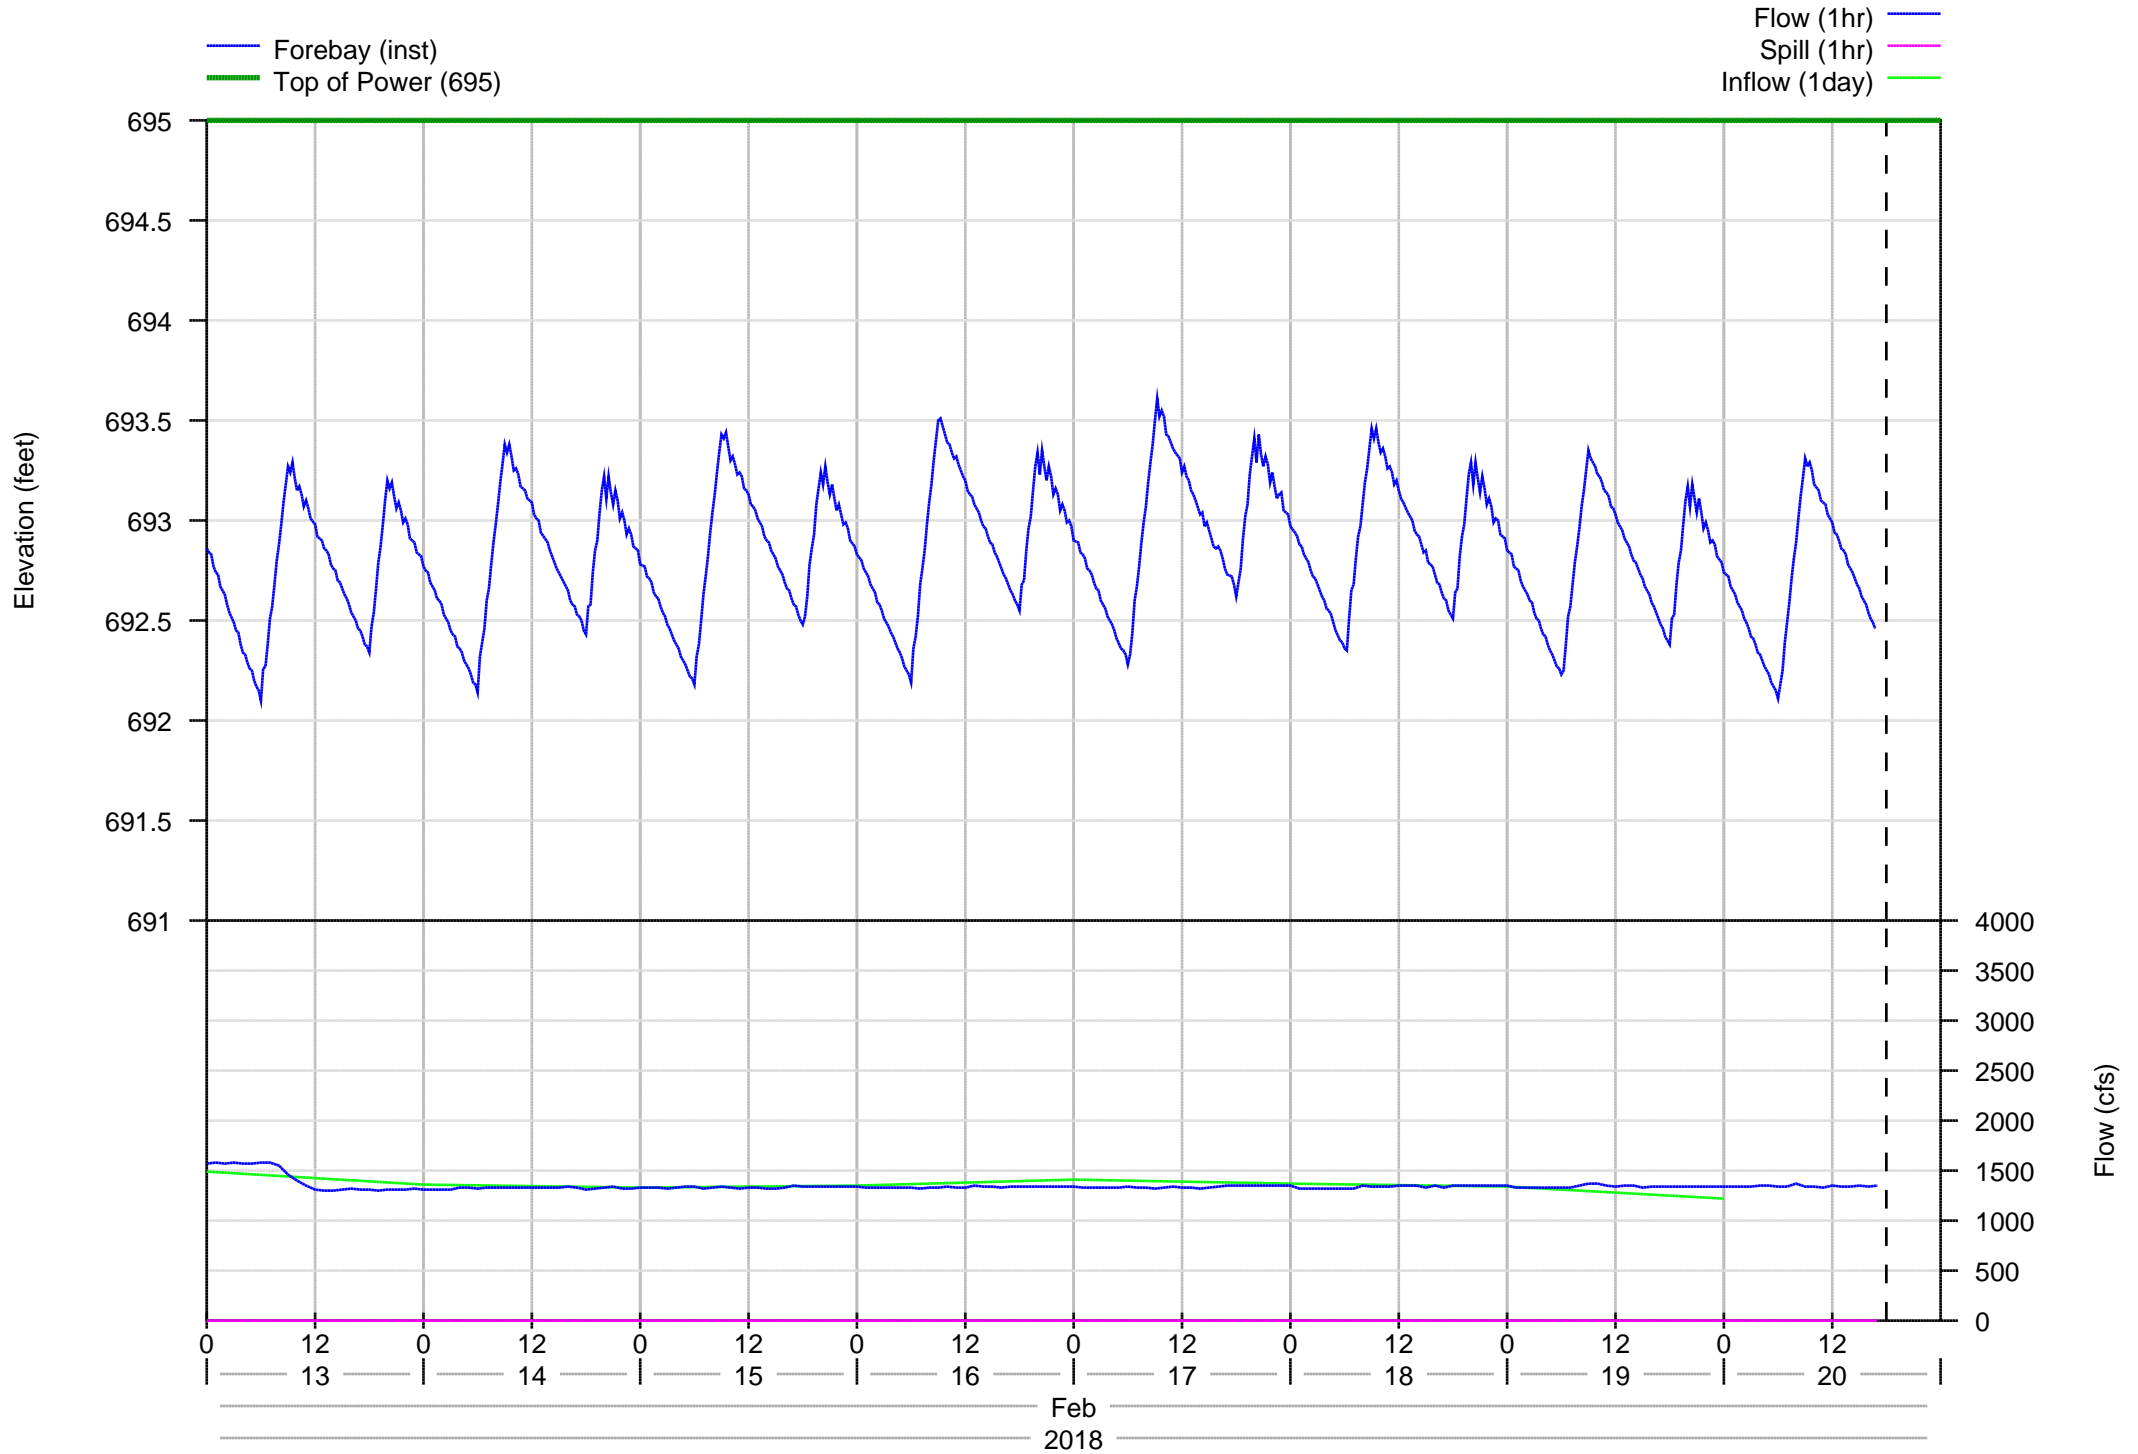

Dexter Boat Ramps - 30 days

Dexter Detail - 7 days

Dexter Detail - 30 days

Dexter Project Annual

Dexter Project Temperatures - 7 days

- DEXO - Instantaneous
- Max State Target
- Min State Target

Dexter Project Temperatures - 365 days

- DEXO - Instantaneous (1day)
- Max State Target
- Min State Target