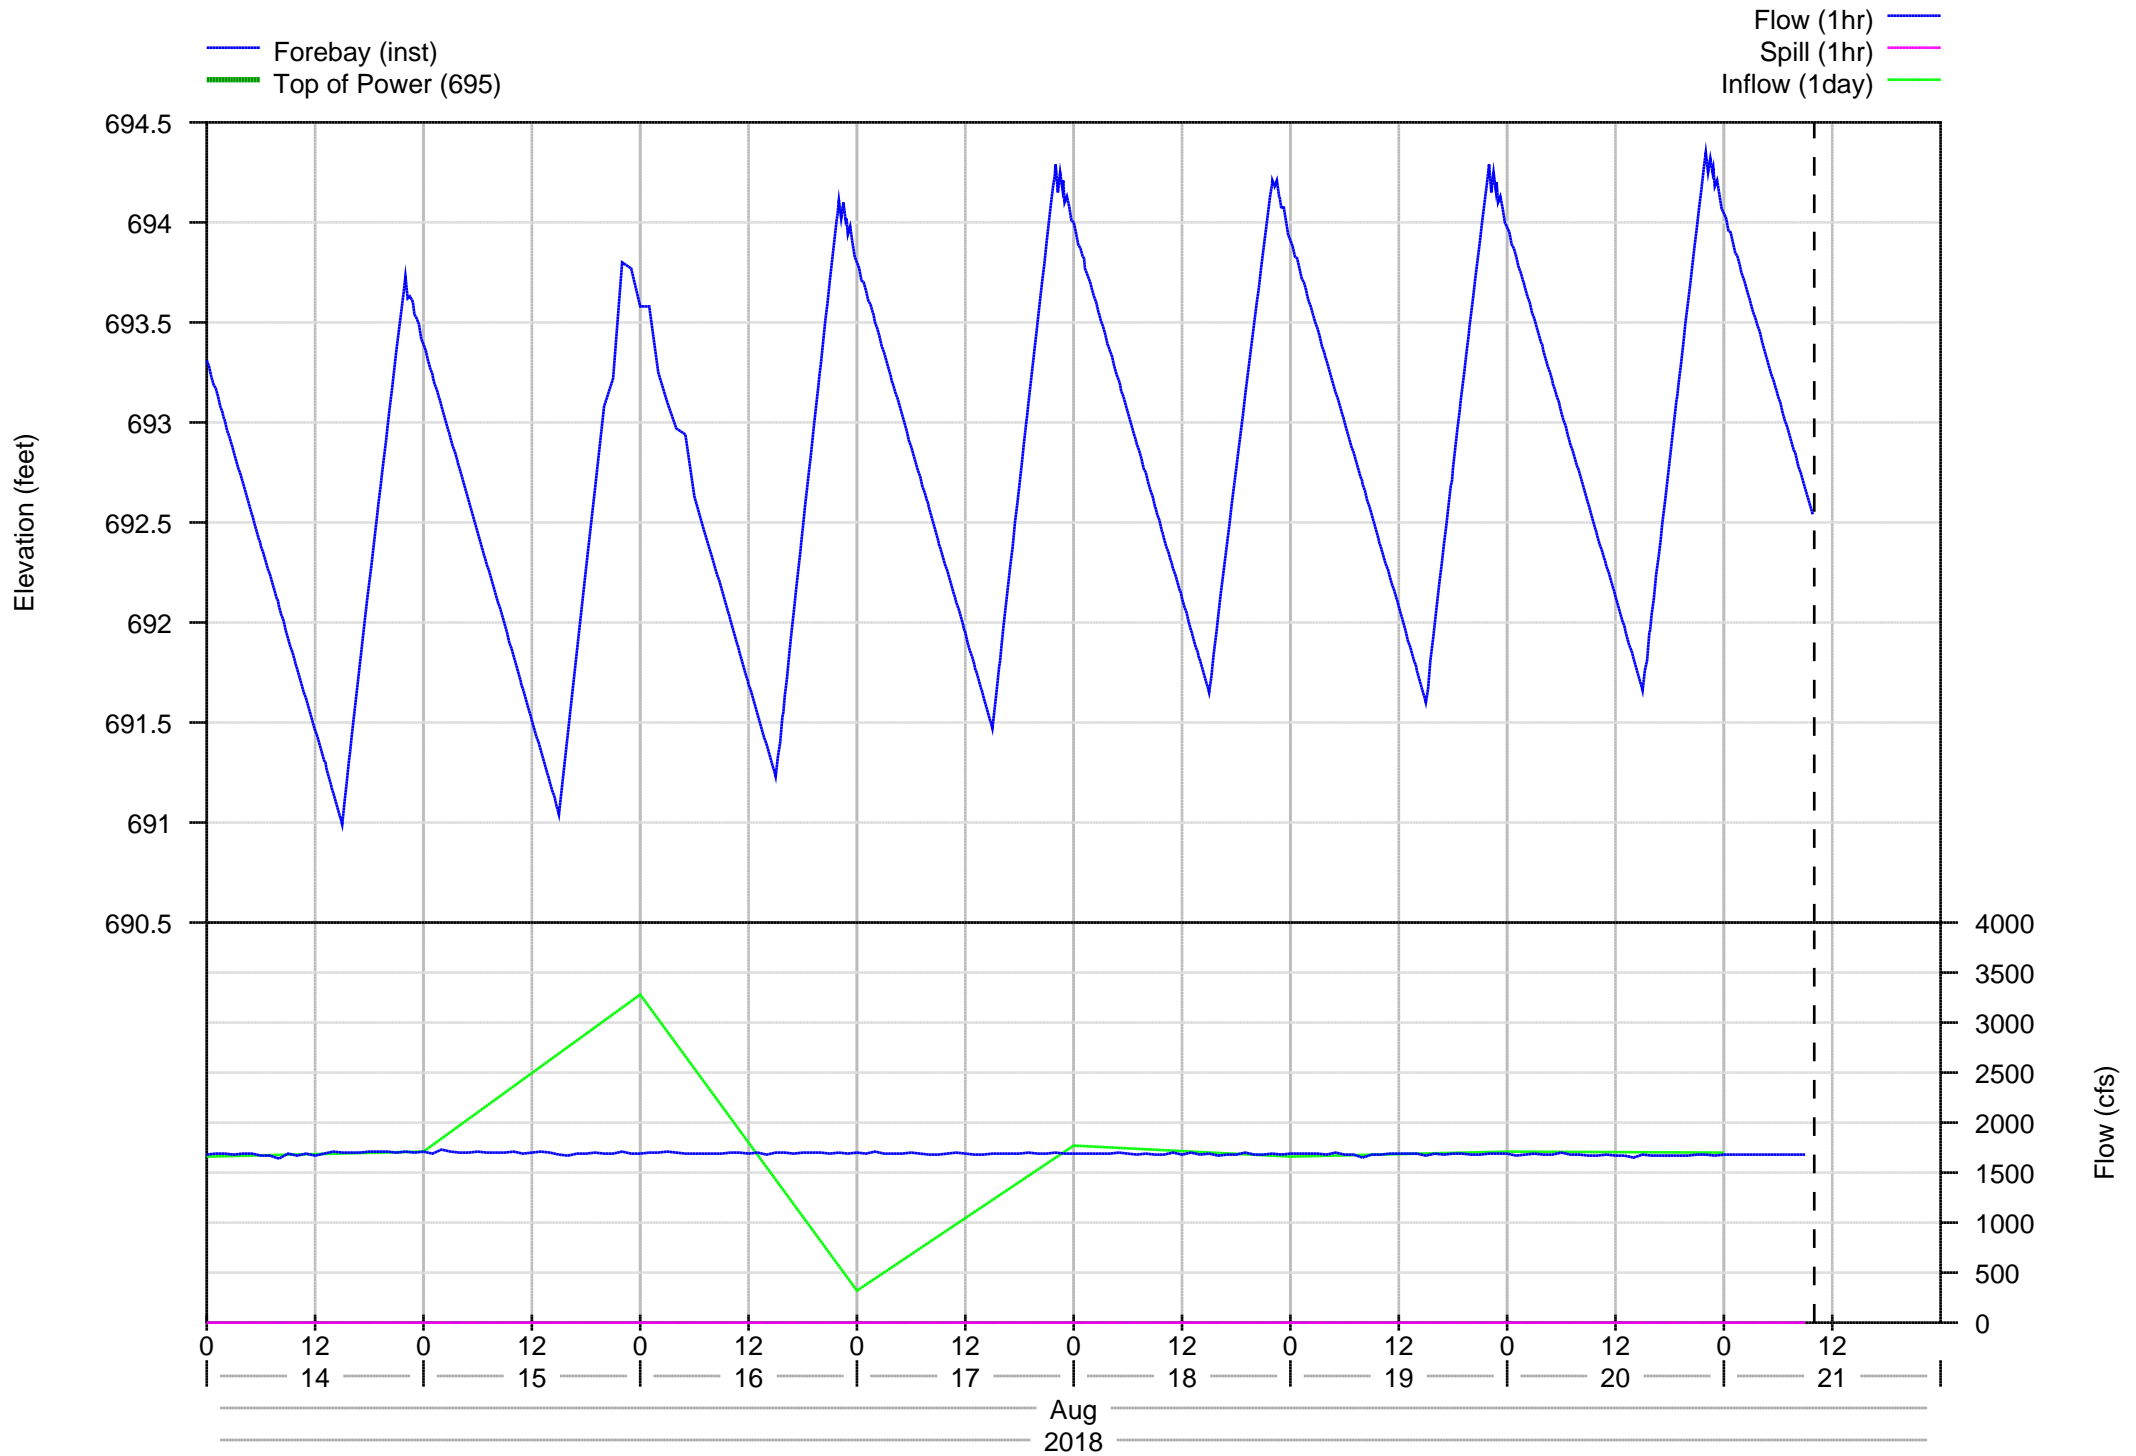

Dexter Boat Ramps - 30 days

Dexter Detail - 7 days

Dexter Detail - 30 days

Dexter Project Annual

Dexter Project Temperatures - 7 days

- DEXO - Instantaneous
- Max State Target
- Min State Target

Dexter Project Temperatures - 365 days