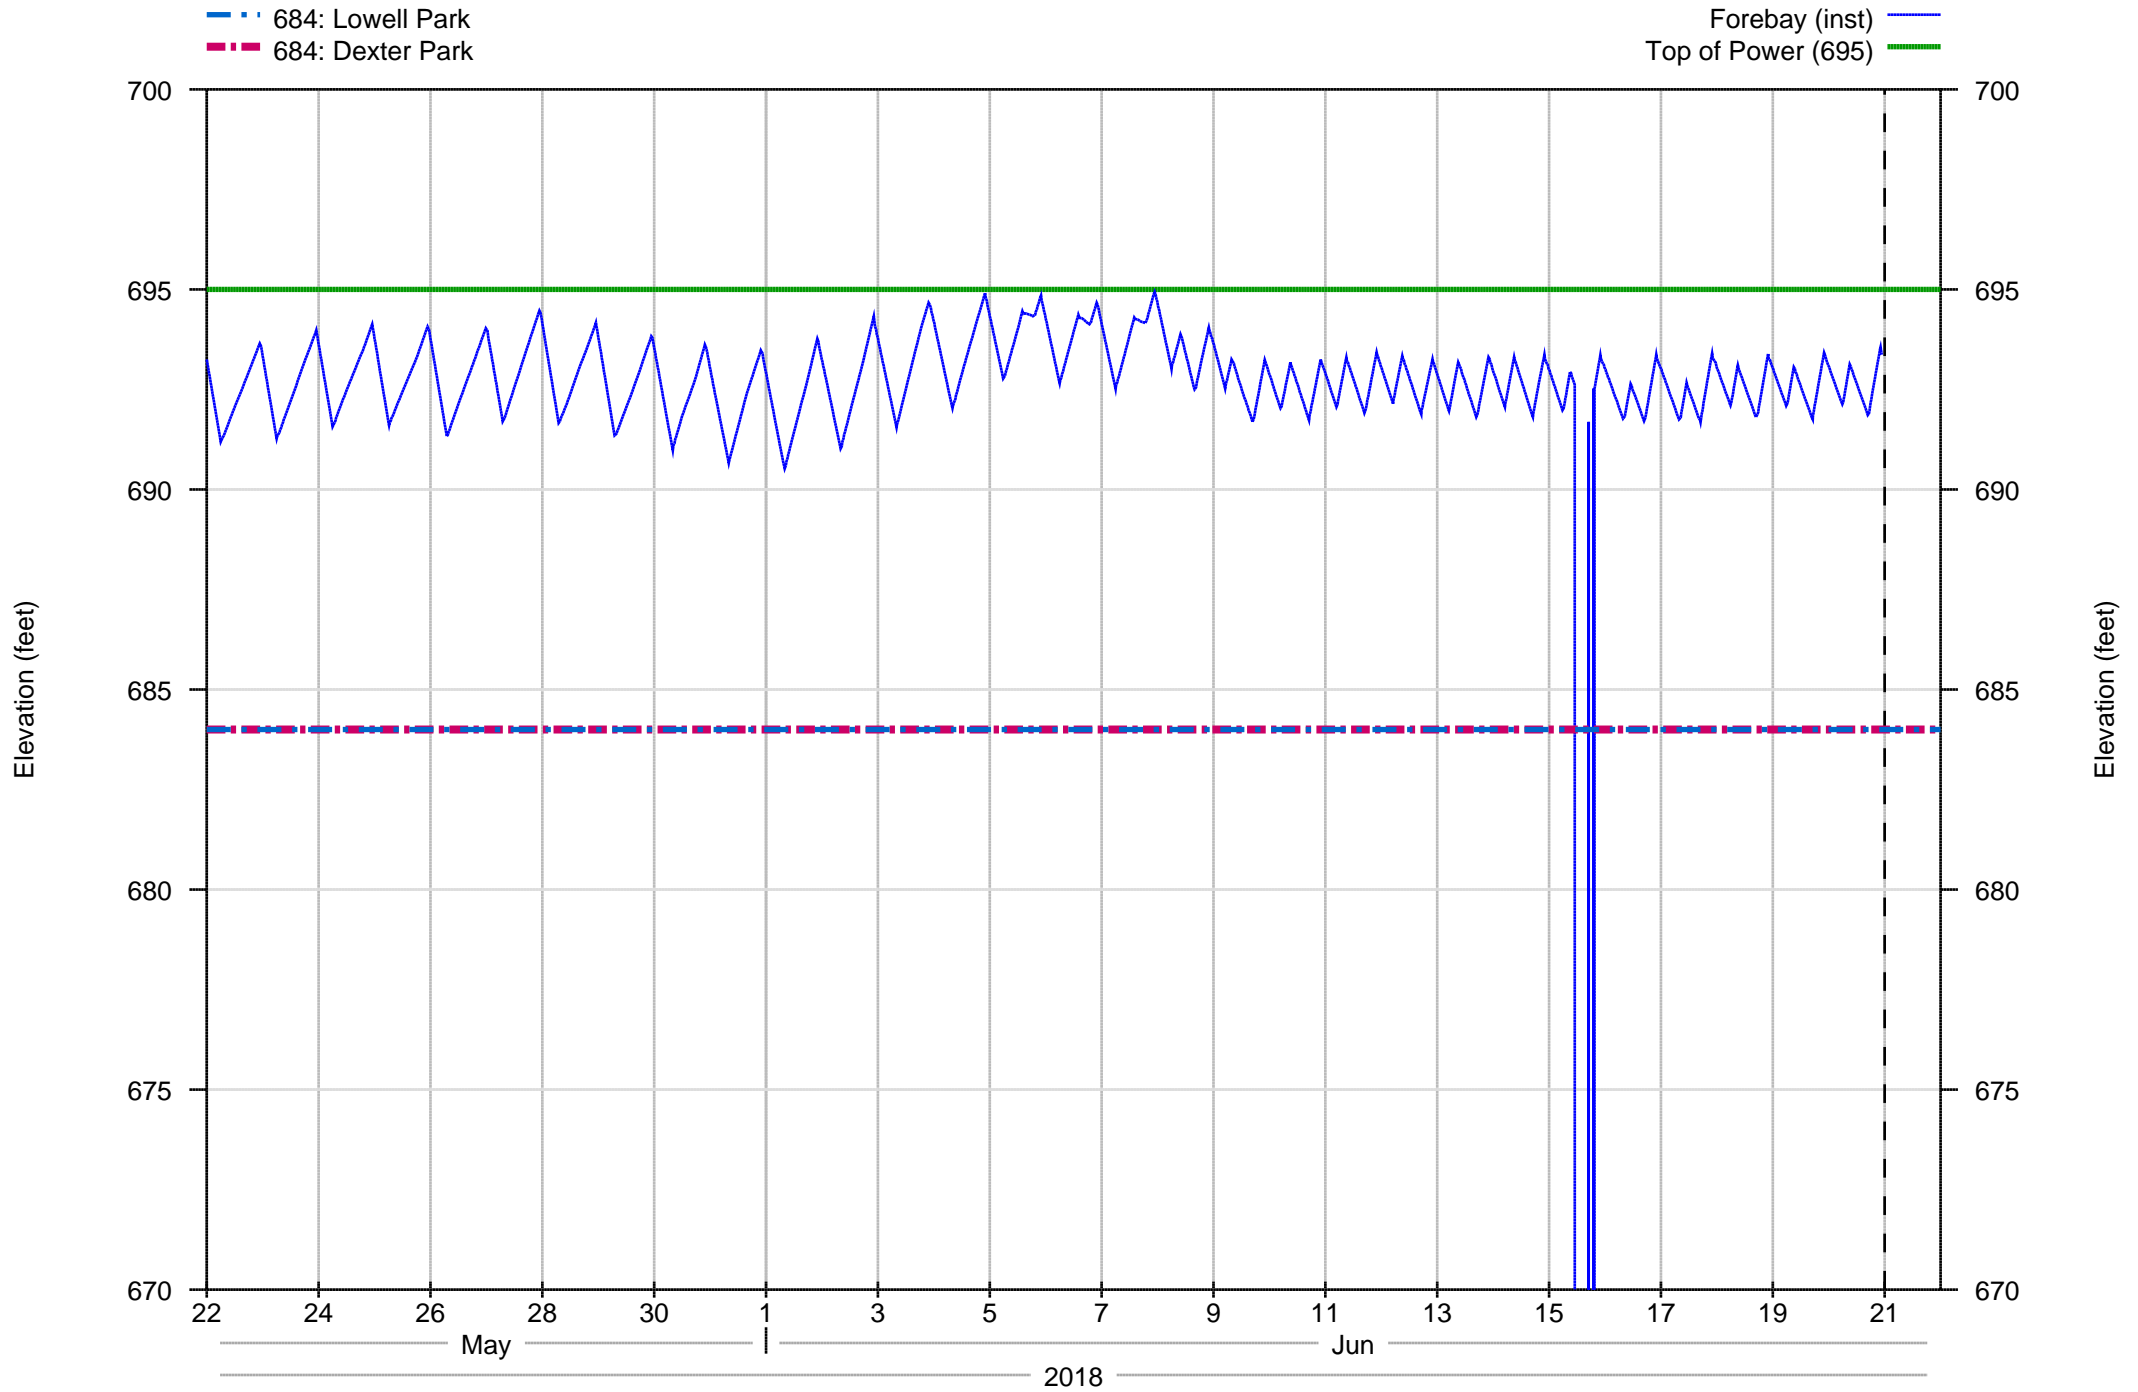

# Dexter Detail - 7 days

# Dexter Detail - 30 days

# Dexter Project Temperatures - 7 days

# Dexter Project Temperatures - 365 days

- DEXO - Instantaneous (1day)
- Max State Target
- Min State Target