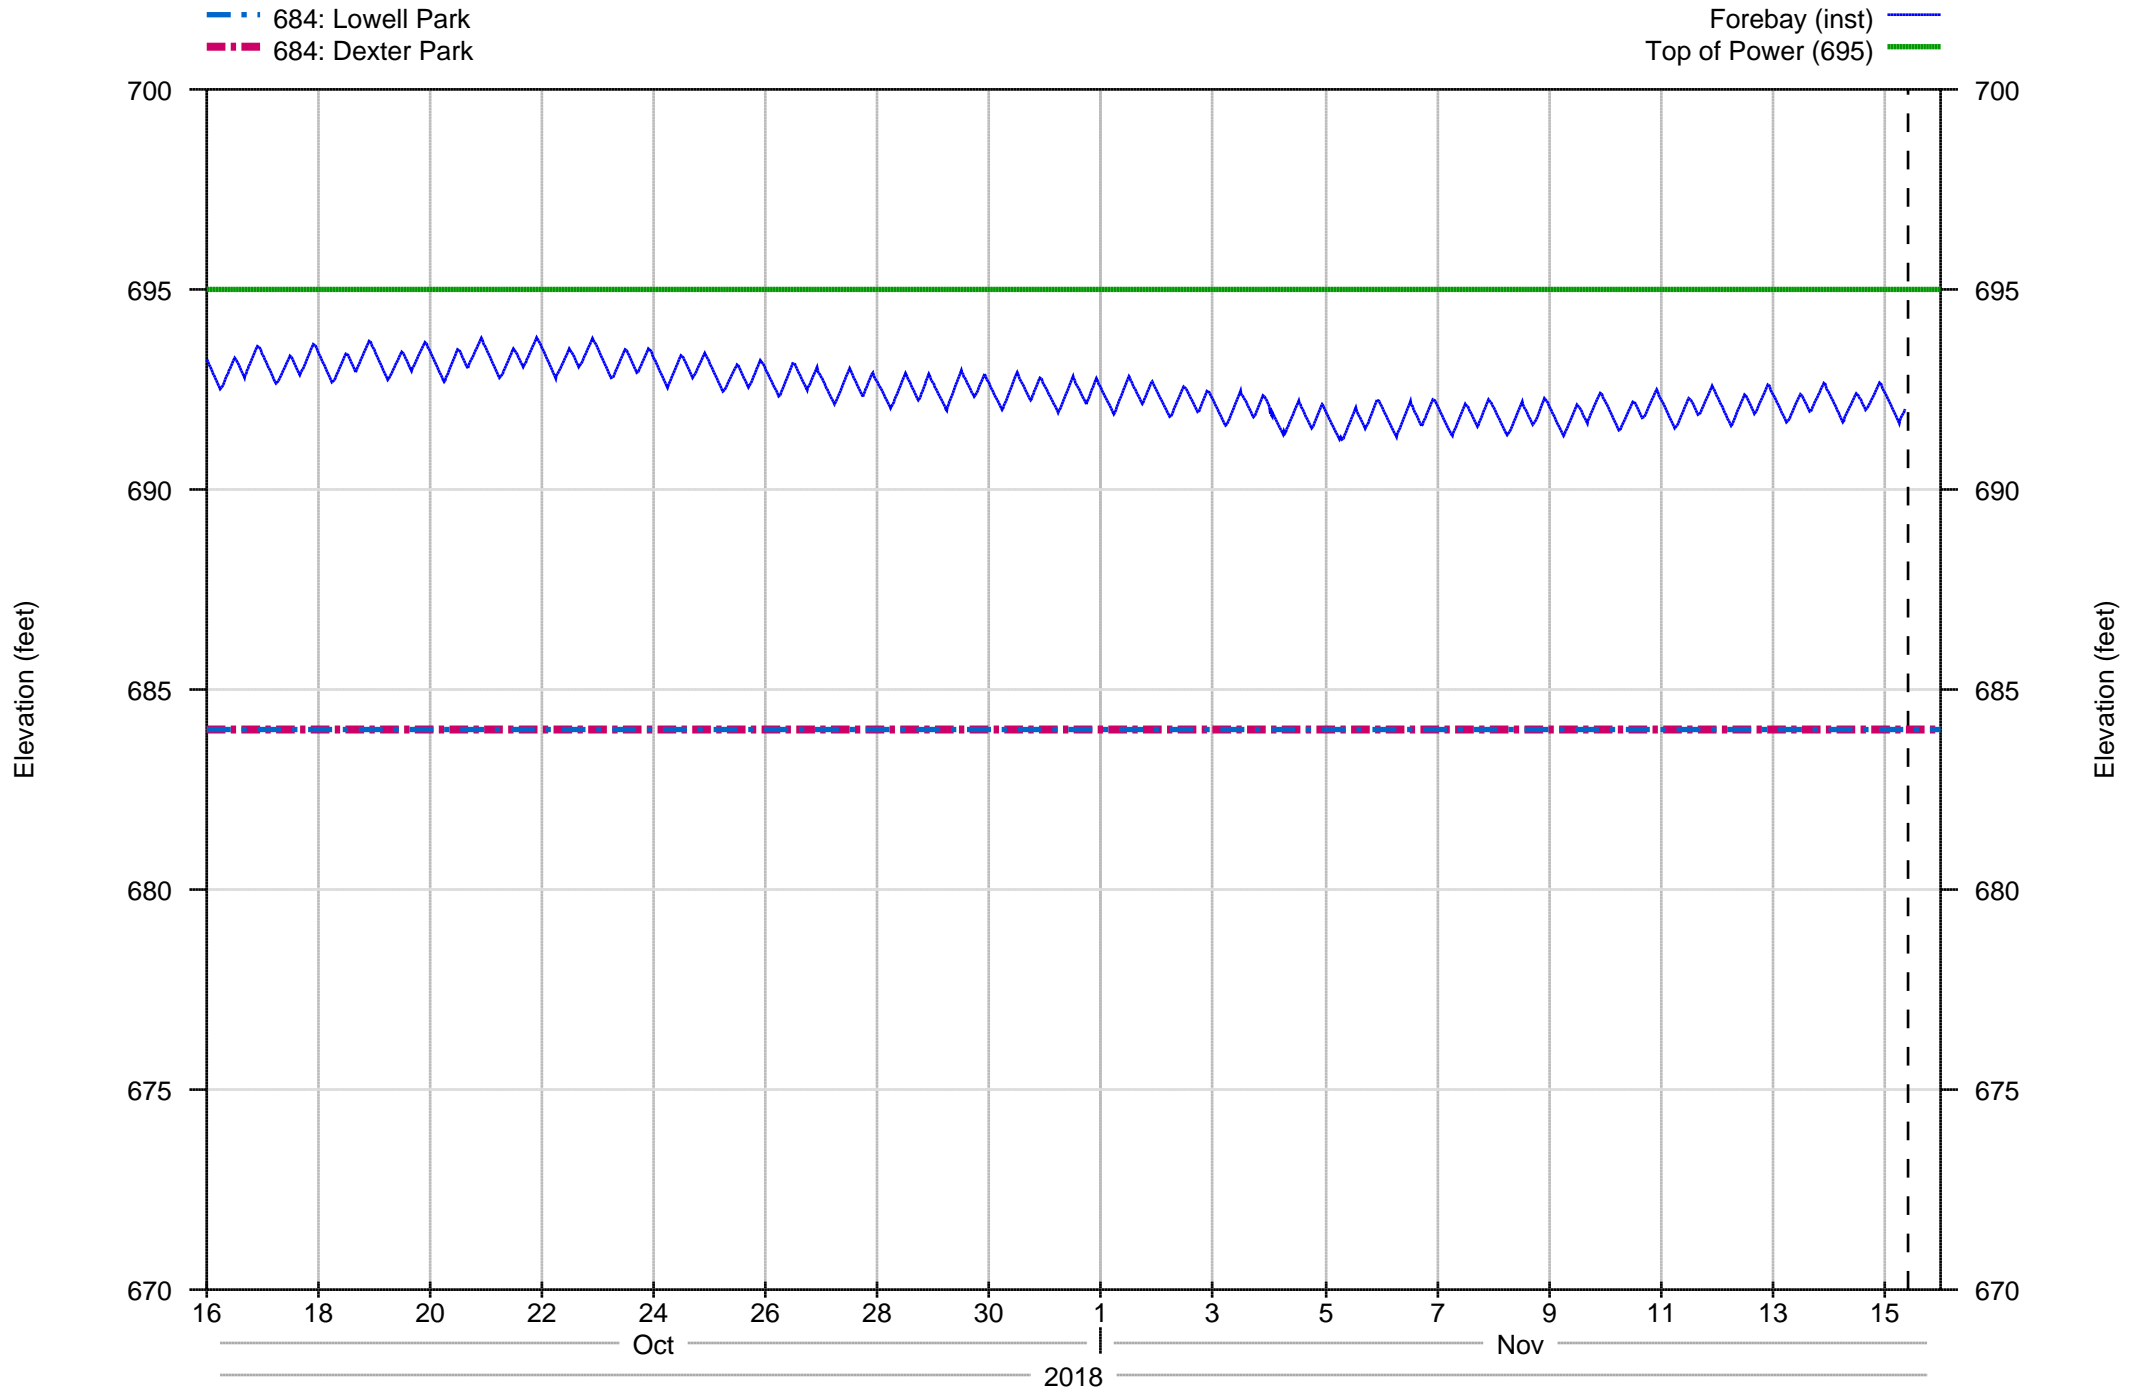

Dexter Boat Ramps - 30 days

Dexter Detail - 7 days

Dexter Detail - 30 days

Dexter Project Annual

Dexter Project Temperatures - 7 days

- DEXO - Instantaneous
- Max State Target
- Min State Target

Dexter Project Temperatures - 365 days

- DEXO - Instantaneous (1day)
- Max State Target
- Min State Target