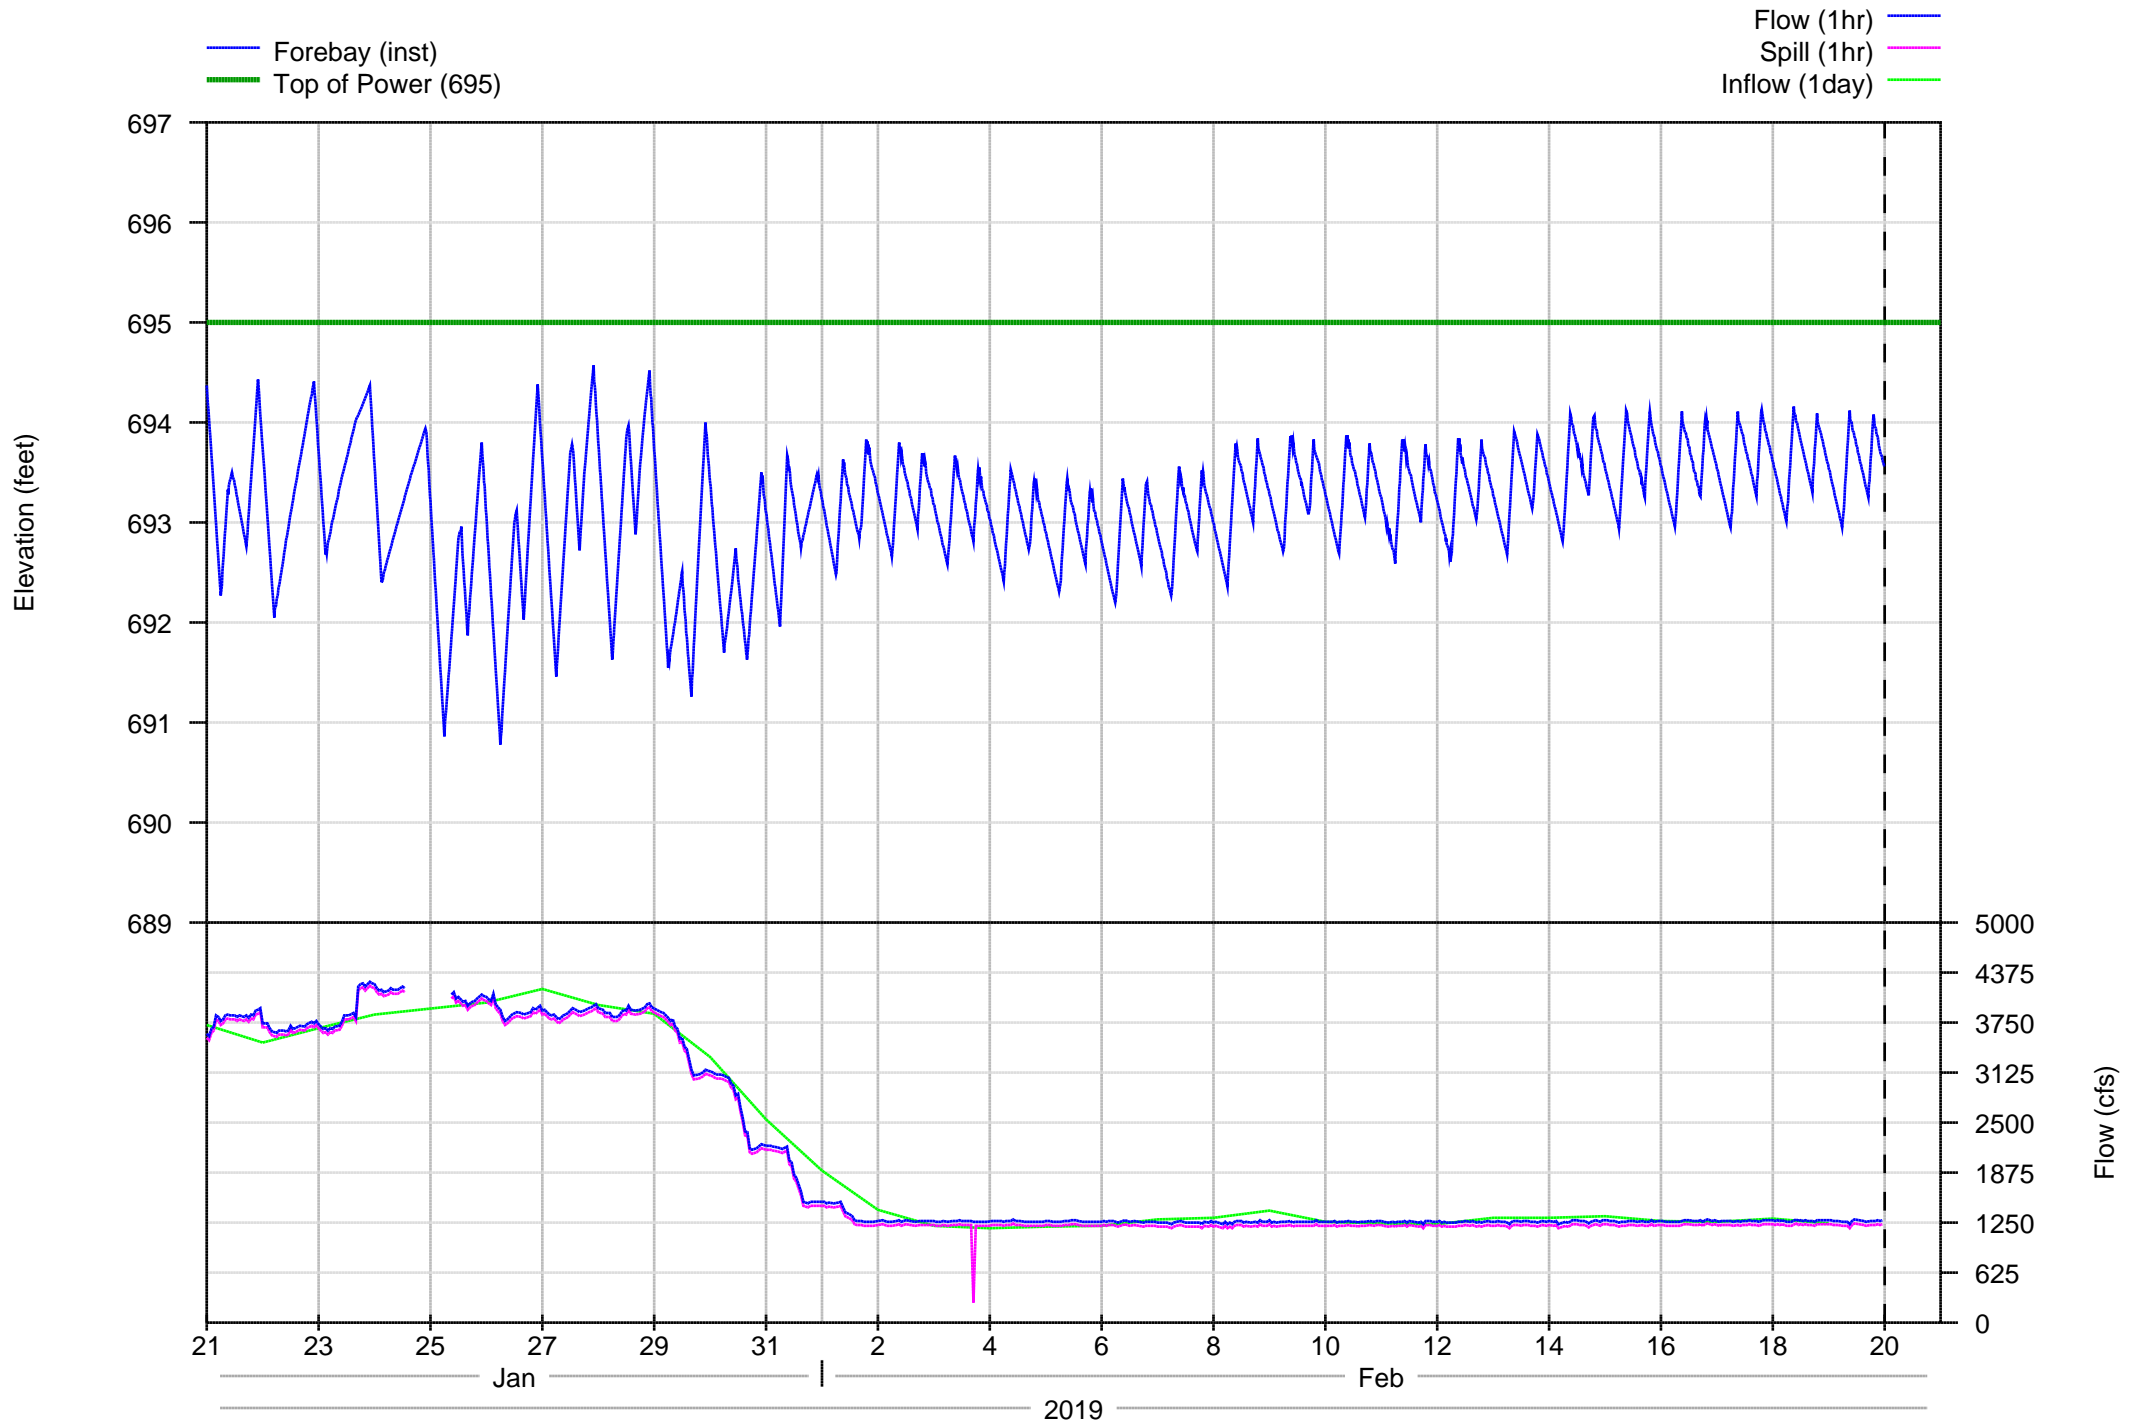

Dexter Boat Ramps - 30 days

Dexter Detail - 7 days

Dexter Detail - 30 days

Dexter Project Annual

Dexter Project Temperatures - 7 days

- DEXO - Instantaneous
- Max State Target
- Min State Target

Dexter Project Temperatures - 365 days

- DEXO - Instantaneous (1day)
- Max State Target
- Min State Target