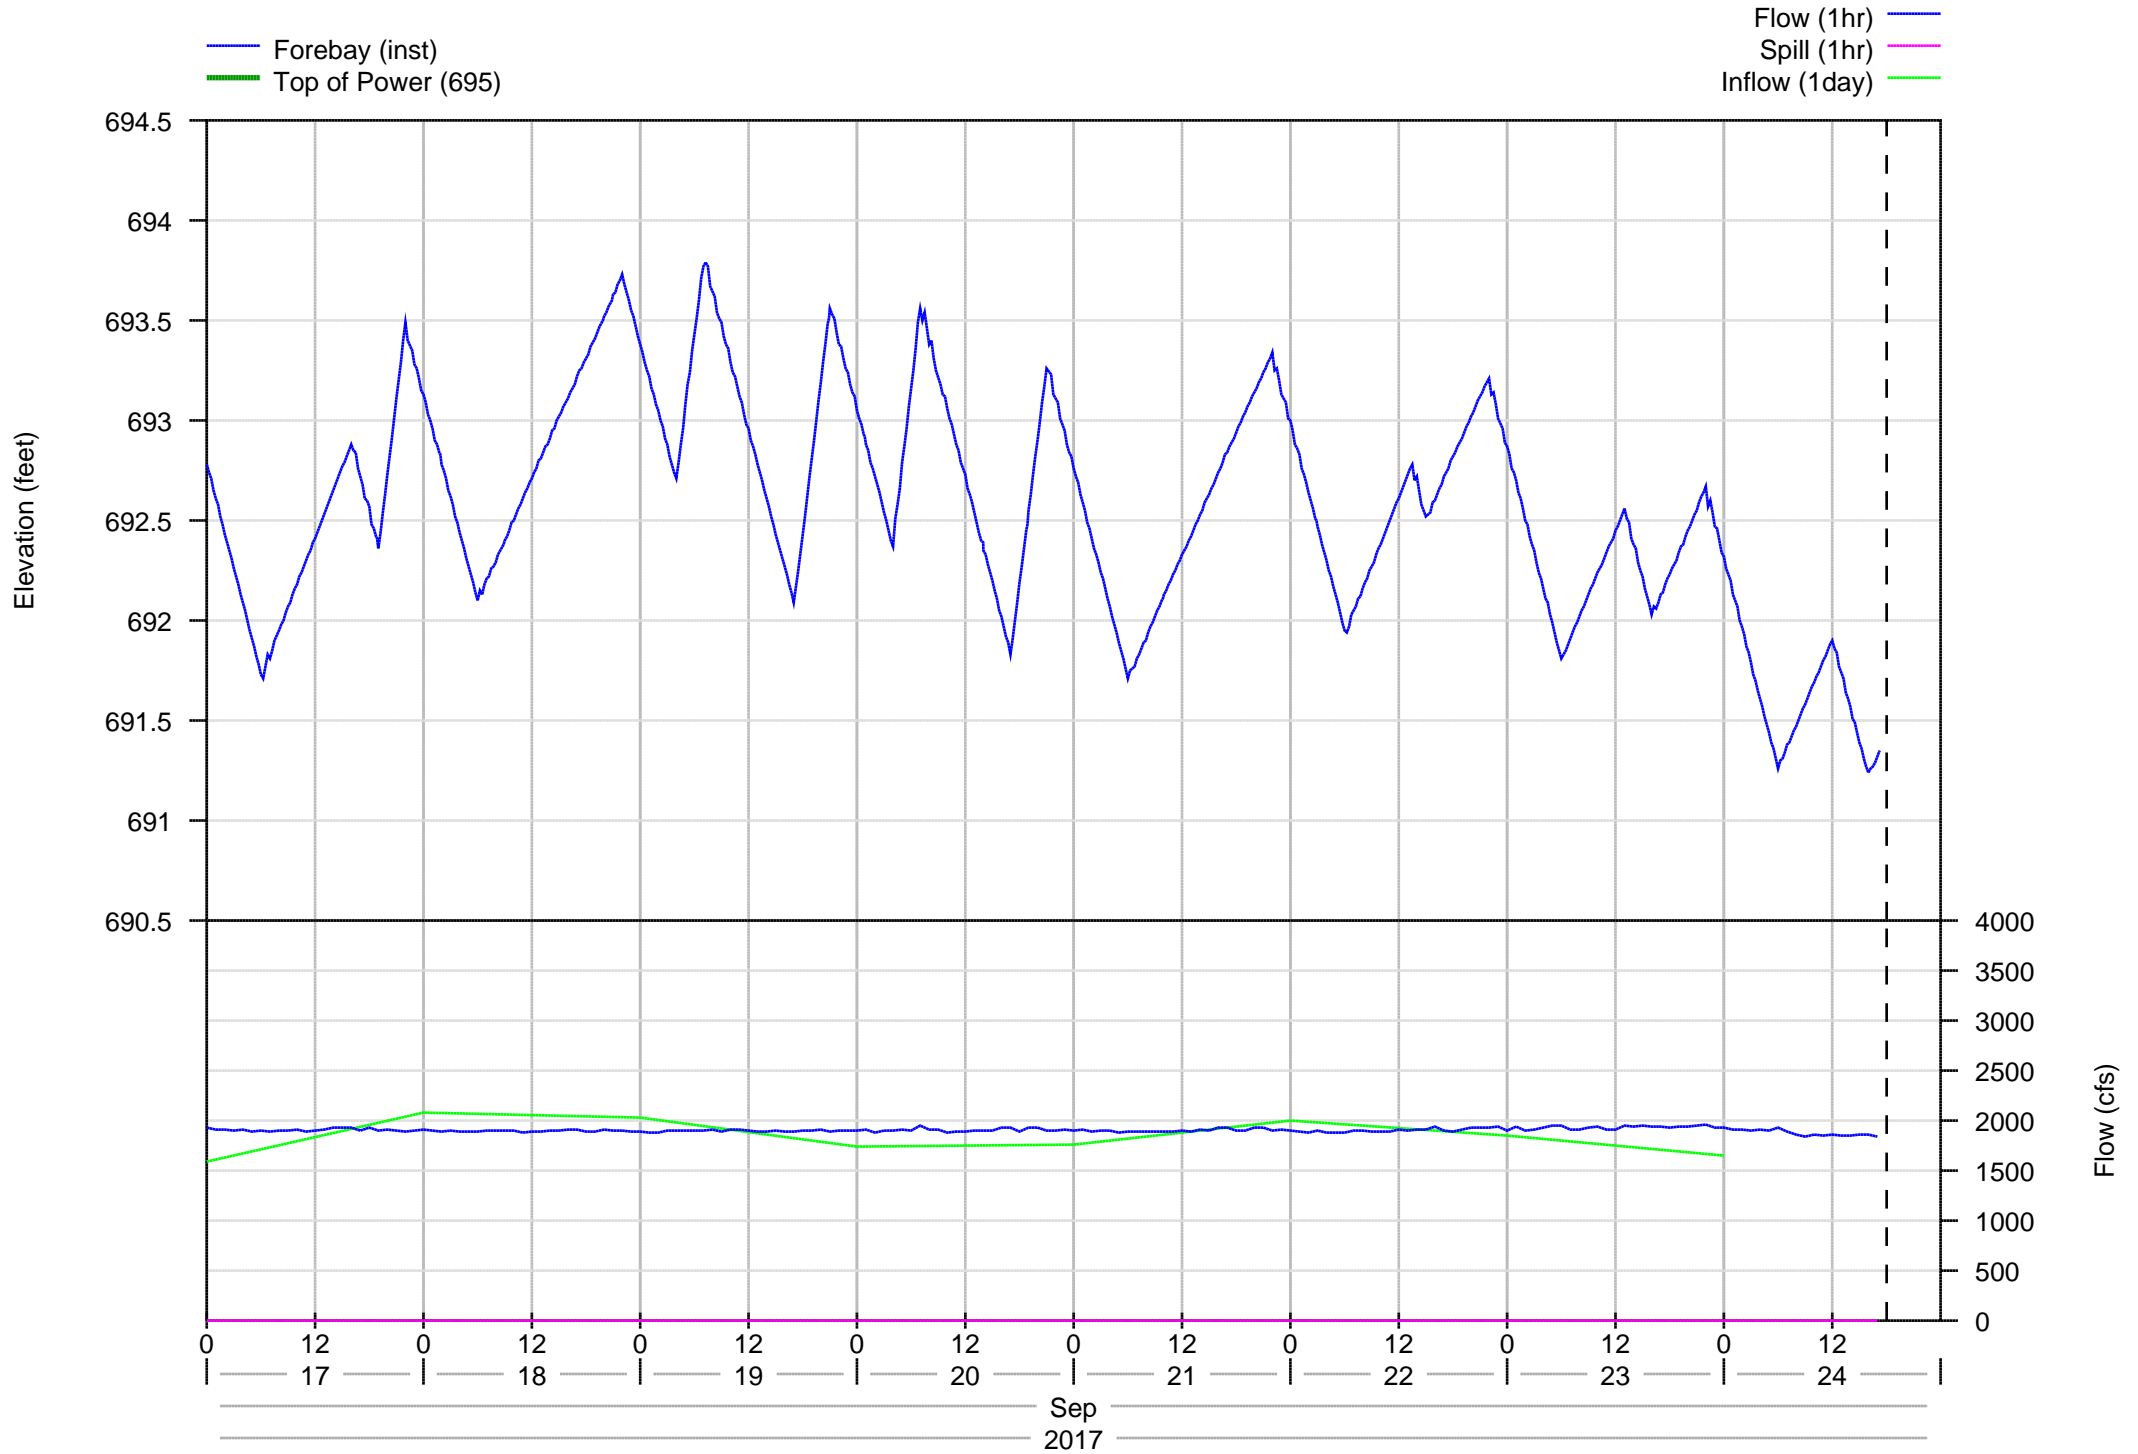

# Dexter Detail - 7 days

# Dexter Detail - 30 days

# Dexter Project Temperatures - 7 days

- DEXO - Instantaneous
- Max State Target
- Min State Target

# Dexter Project Temperatures - 365 days

- DEXO - Instantaneous (1day)
- Max State Target
- Min State Target