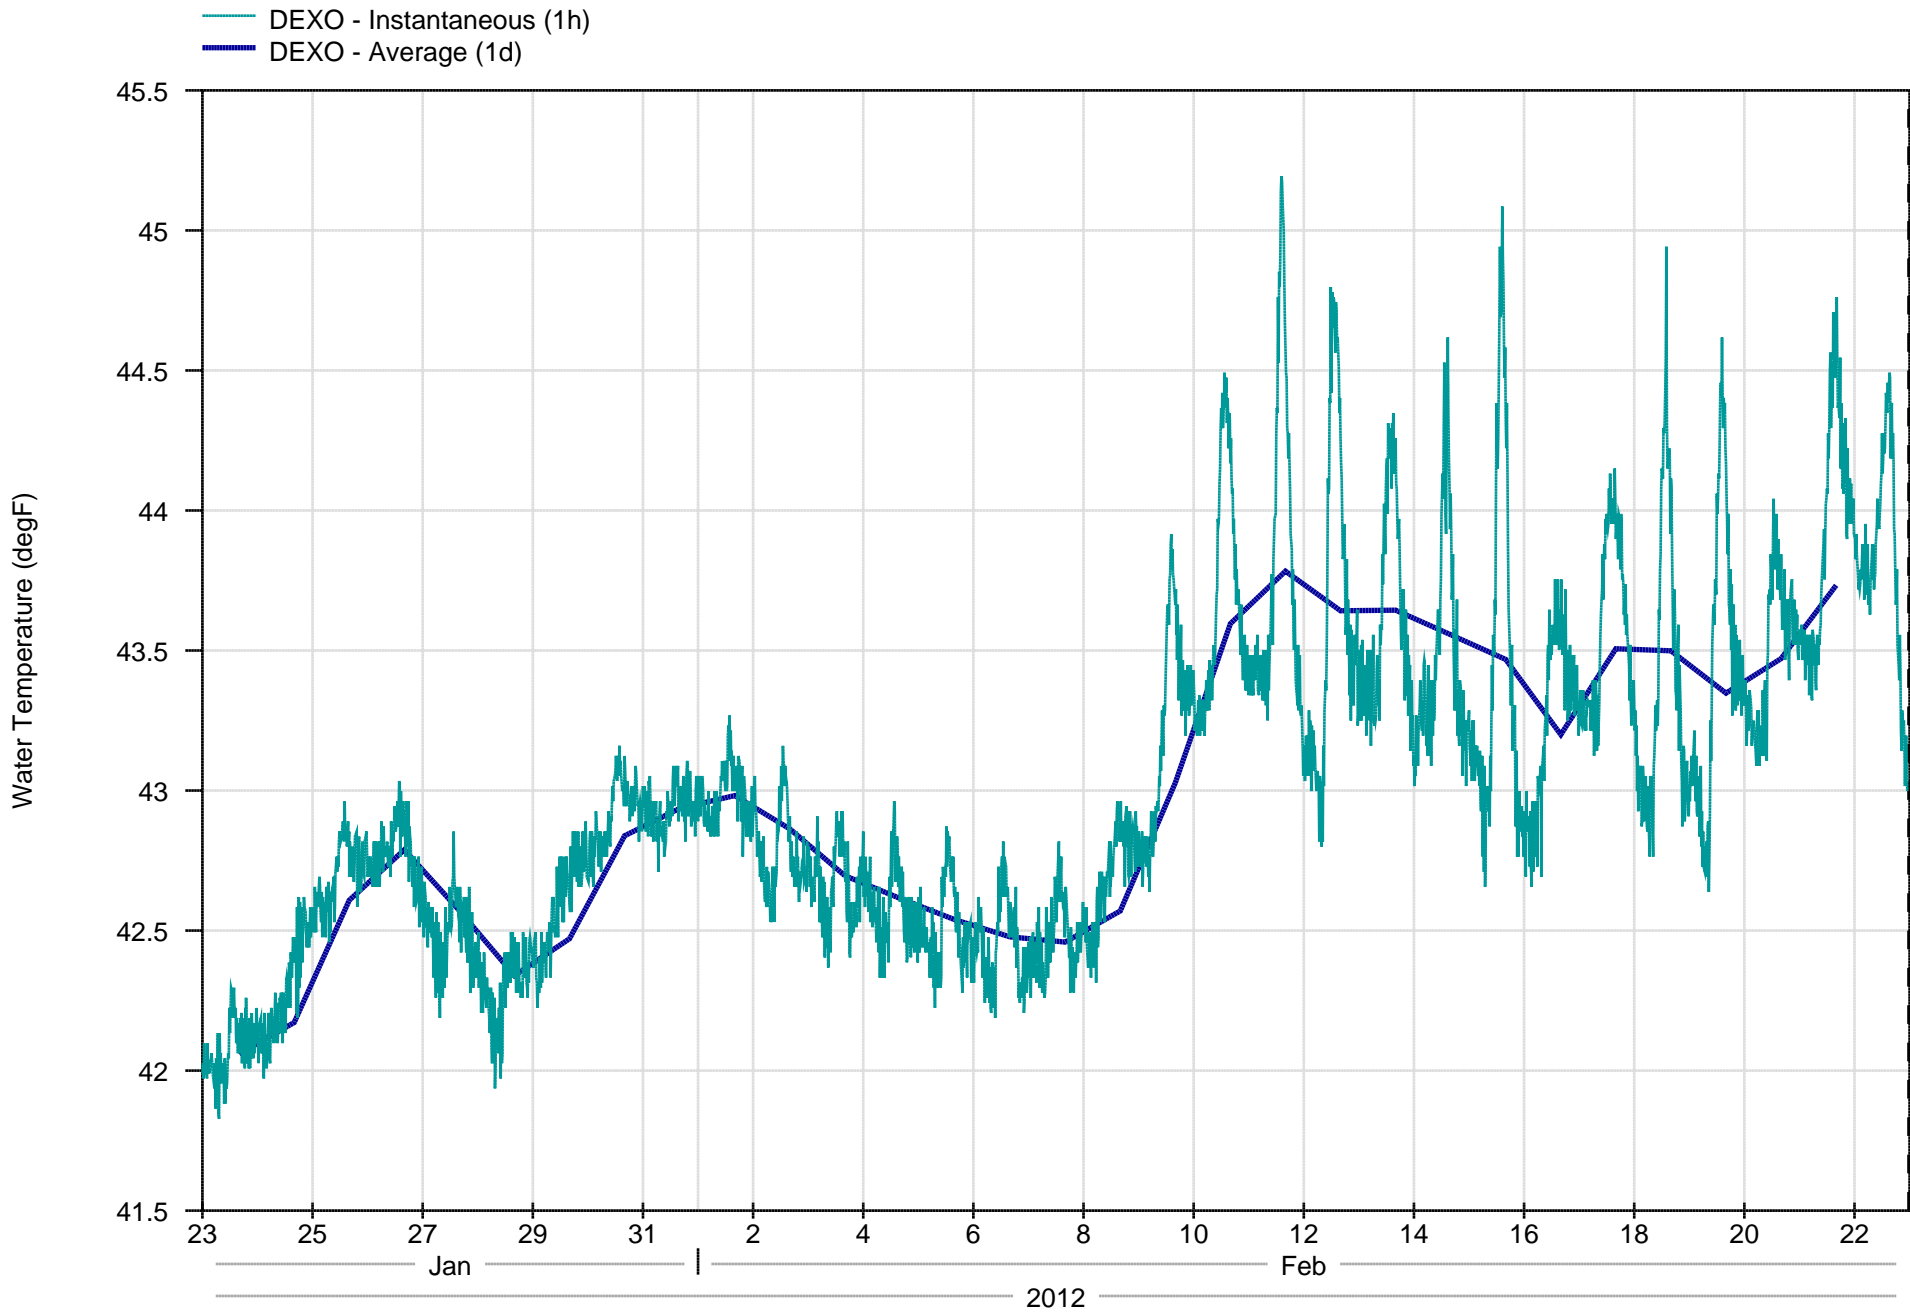

Dexter Detail - 30 days

Dexter Project Temperatures - 30 days

Dexter Boat Ramps - 30 days