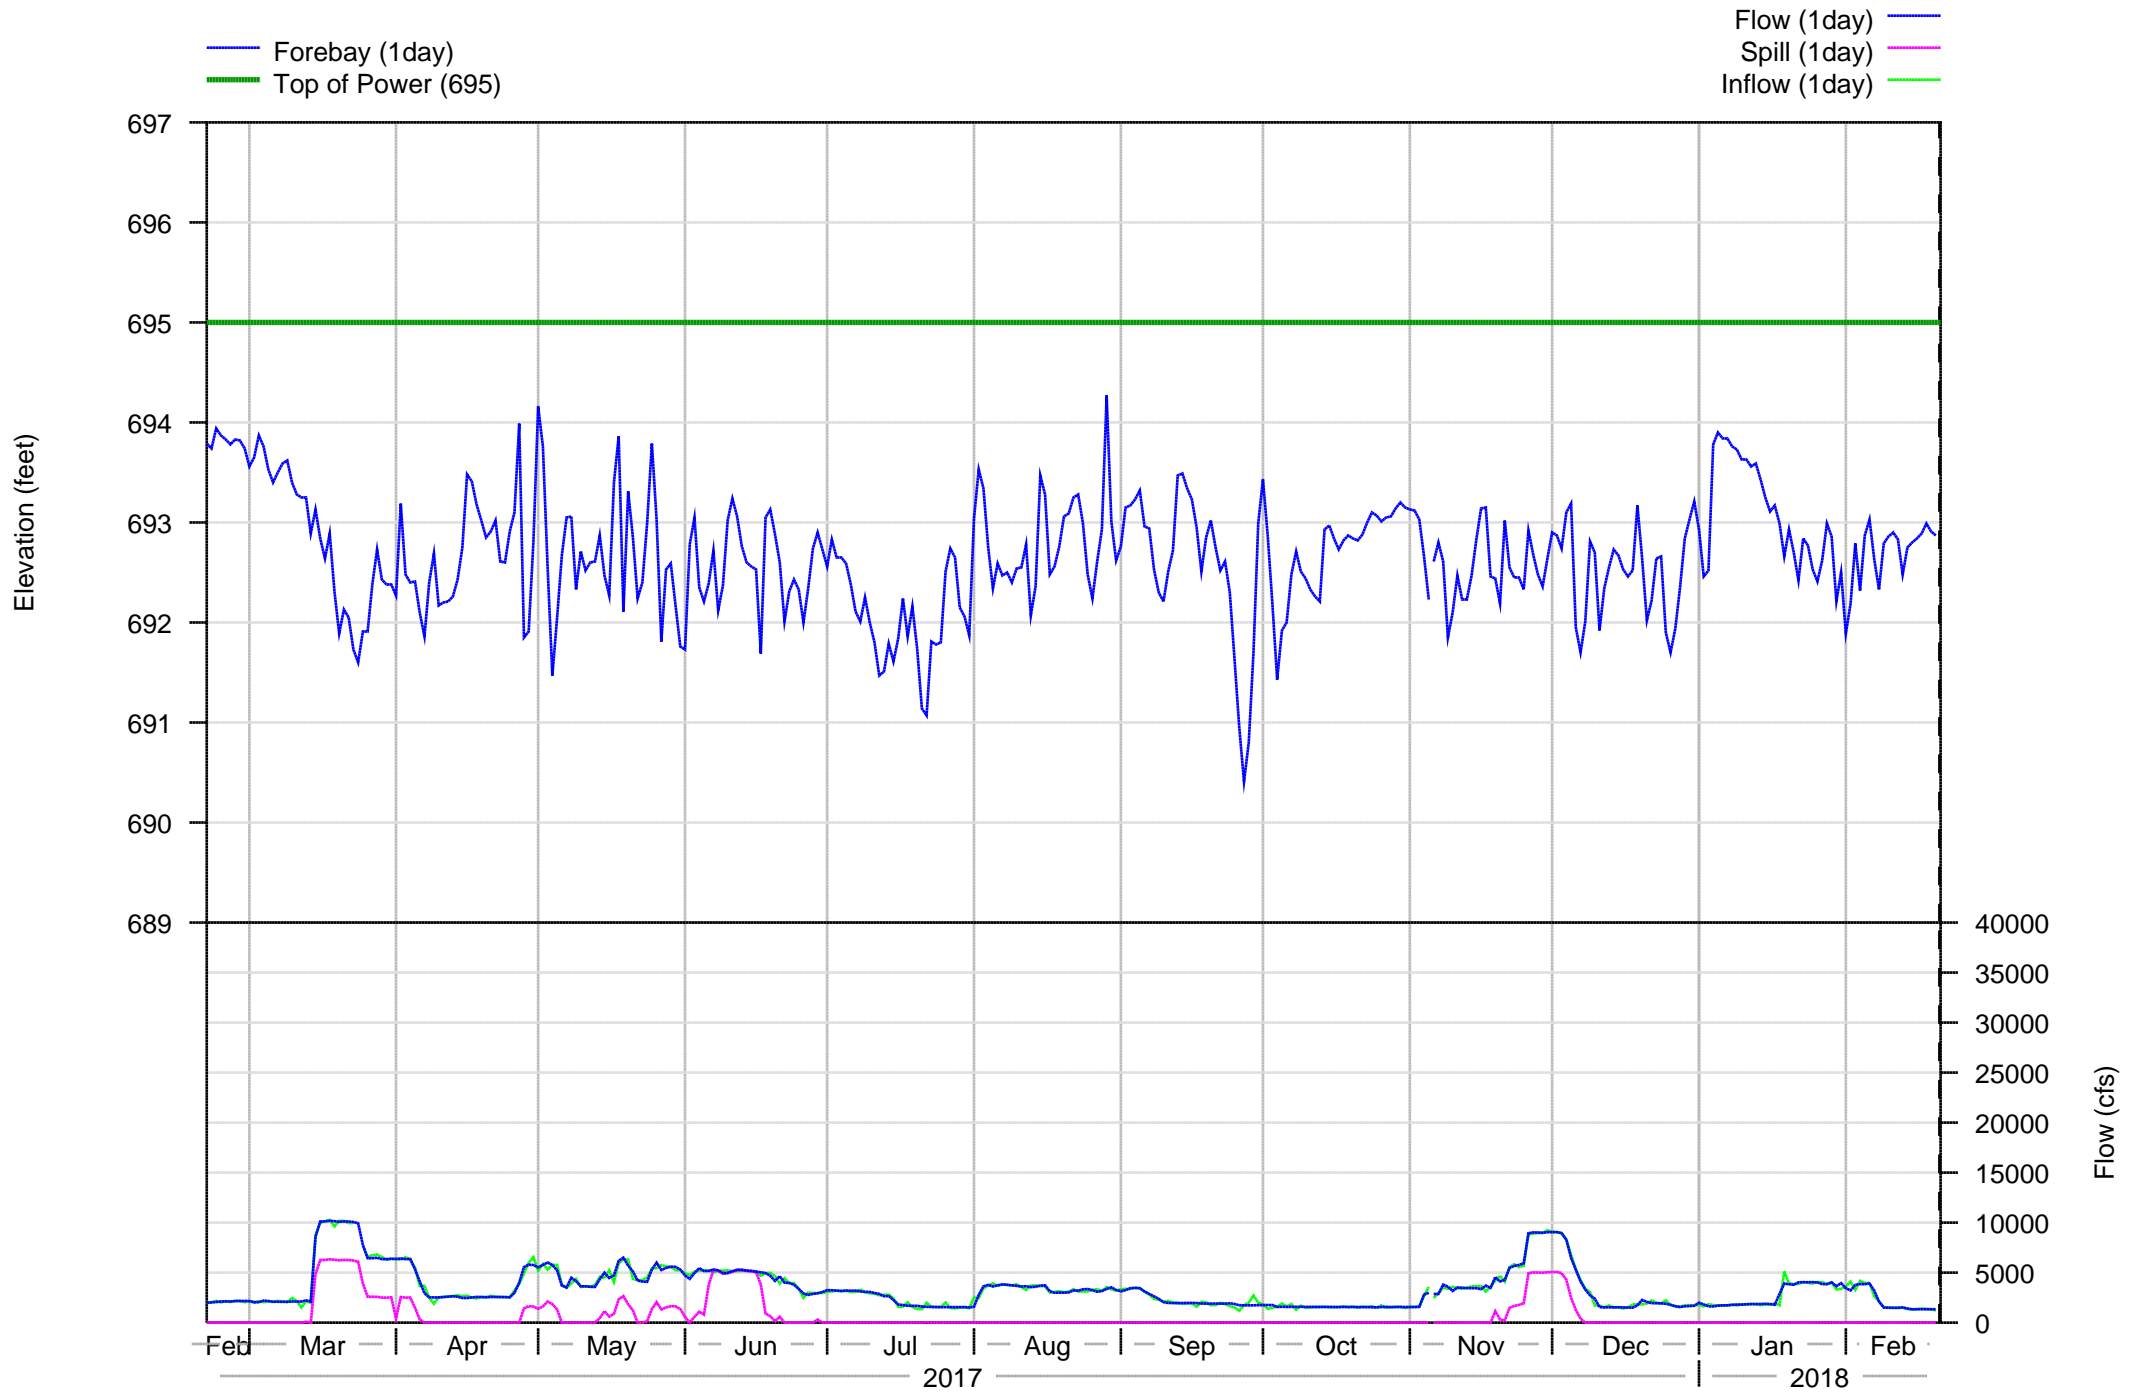

Dexter Boat Ramps - 30 days

Dexter Detail - 7 days

Dexter Detail - 30 days

Dexter Project Annual

Dexter Project Temperatures - 7 days

- DEXO - Instantaneous
- Max State Target
- Min State Target

Dexter Project Temperatures - 365 days

- DEXO - Instantaneous (1day)
- Max State Target
- Min State Target