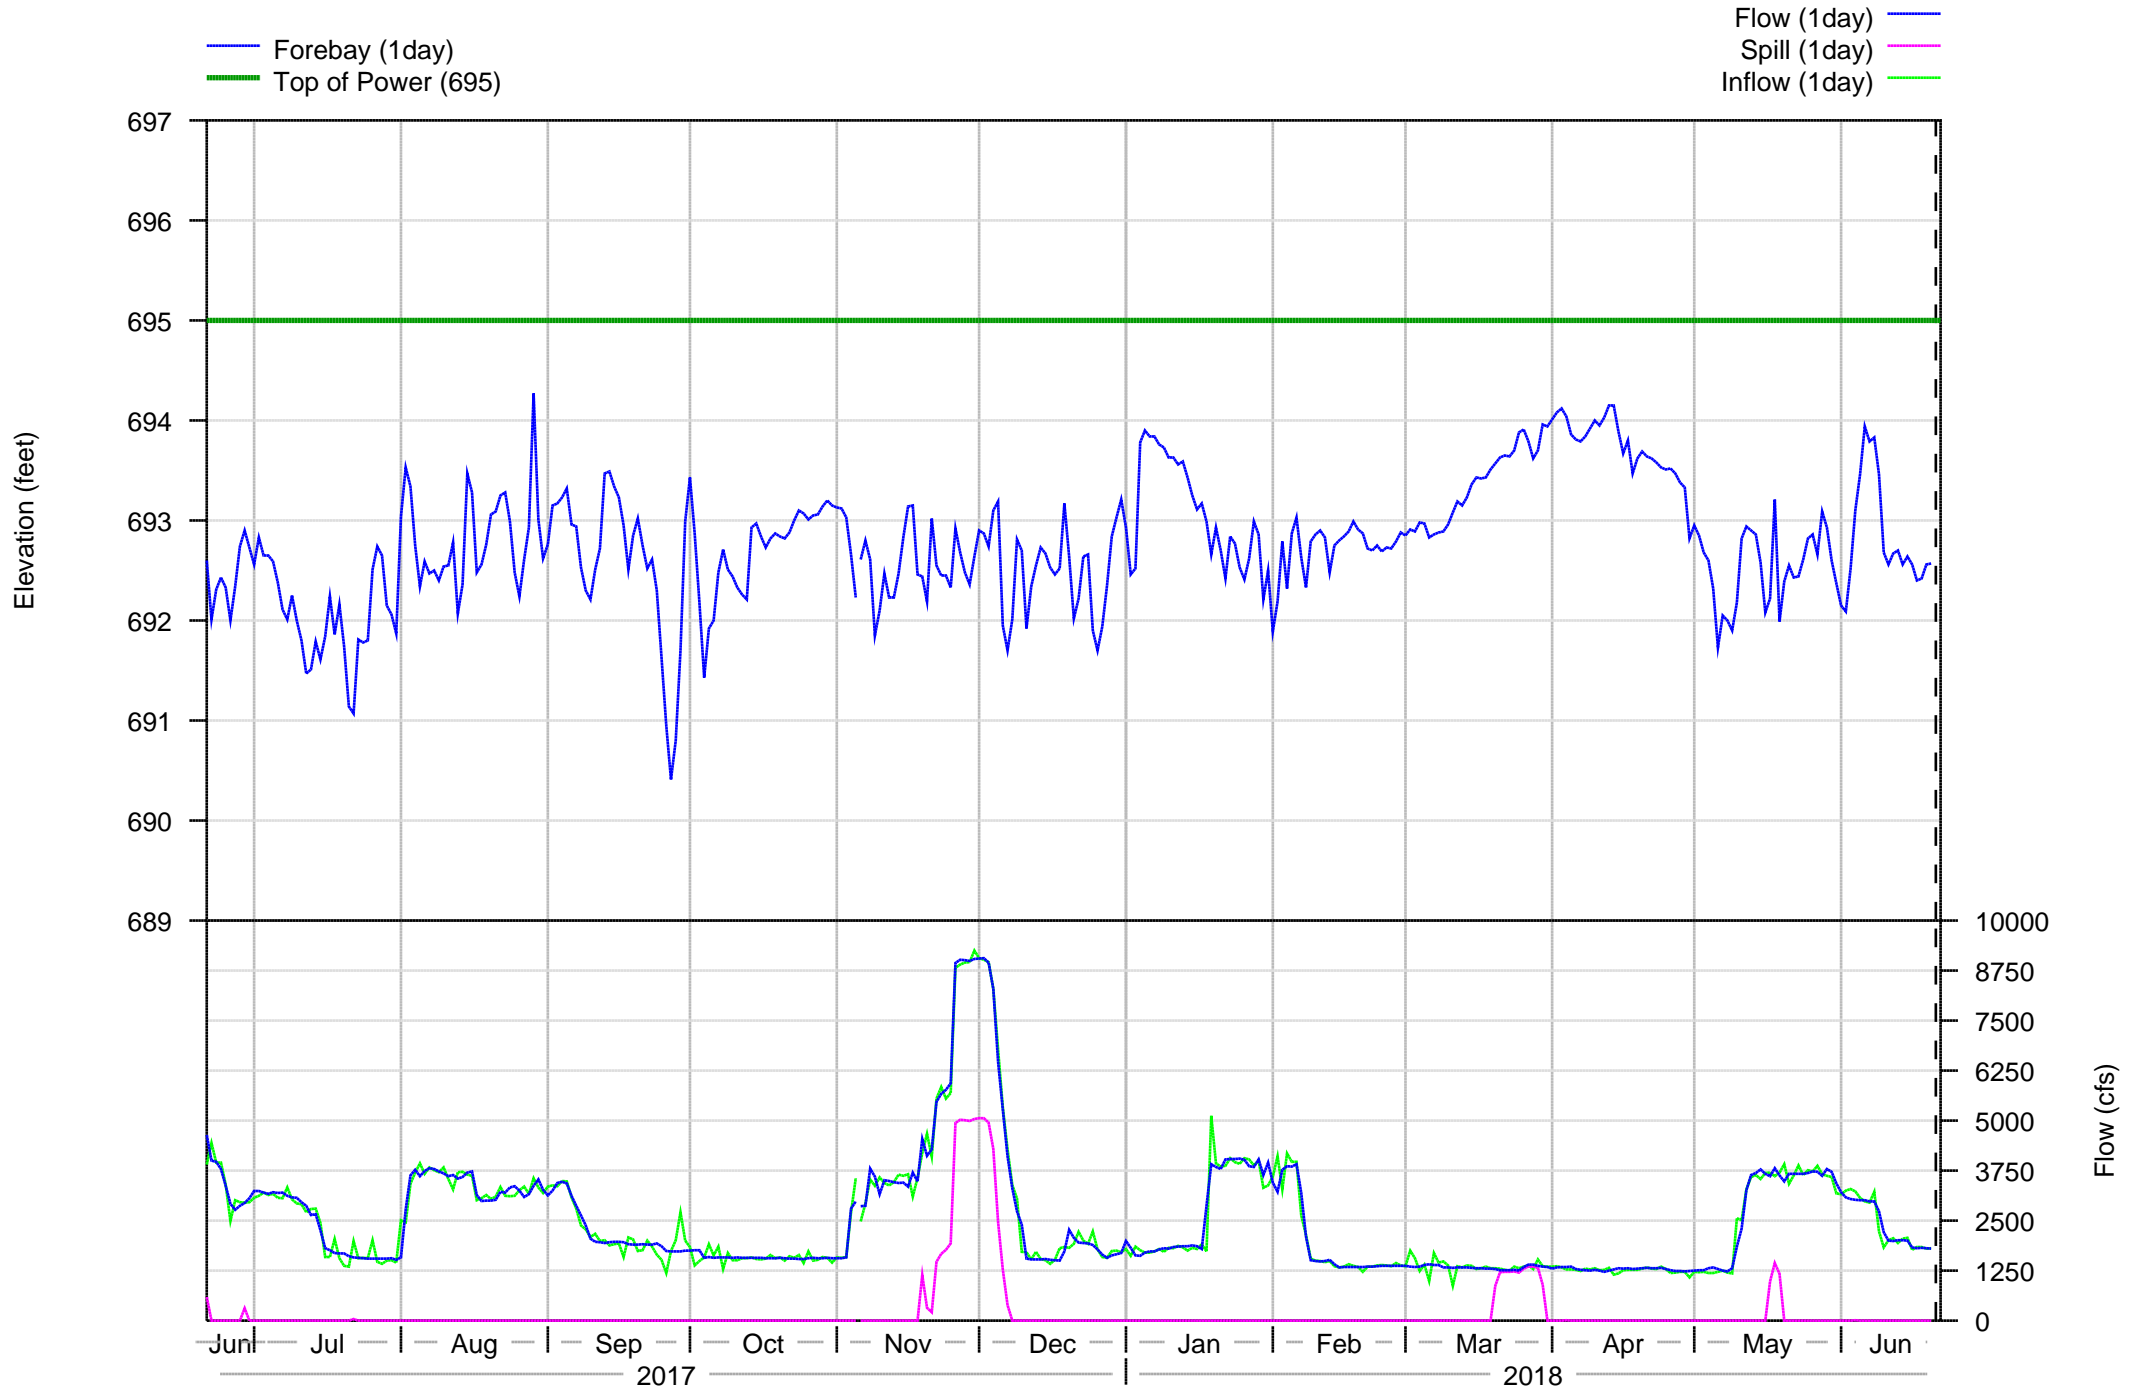

# Dexter Detail - 7 days

# Dexter Detail - 30 days

# Dexter Project Temperatures - 7 days

# Dexter Project Temperatures - 365 days

- DEXO - Instantaneous (1day)
- Max State Target
- Min State Target