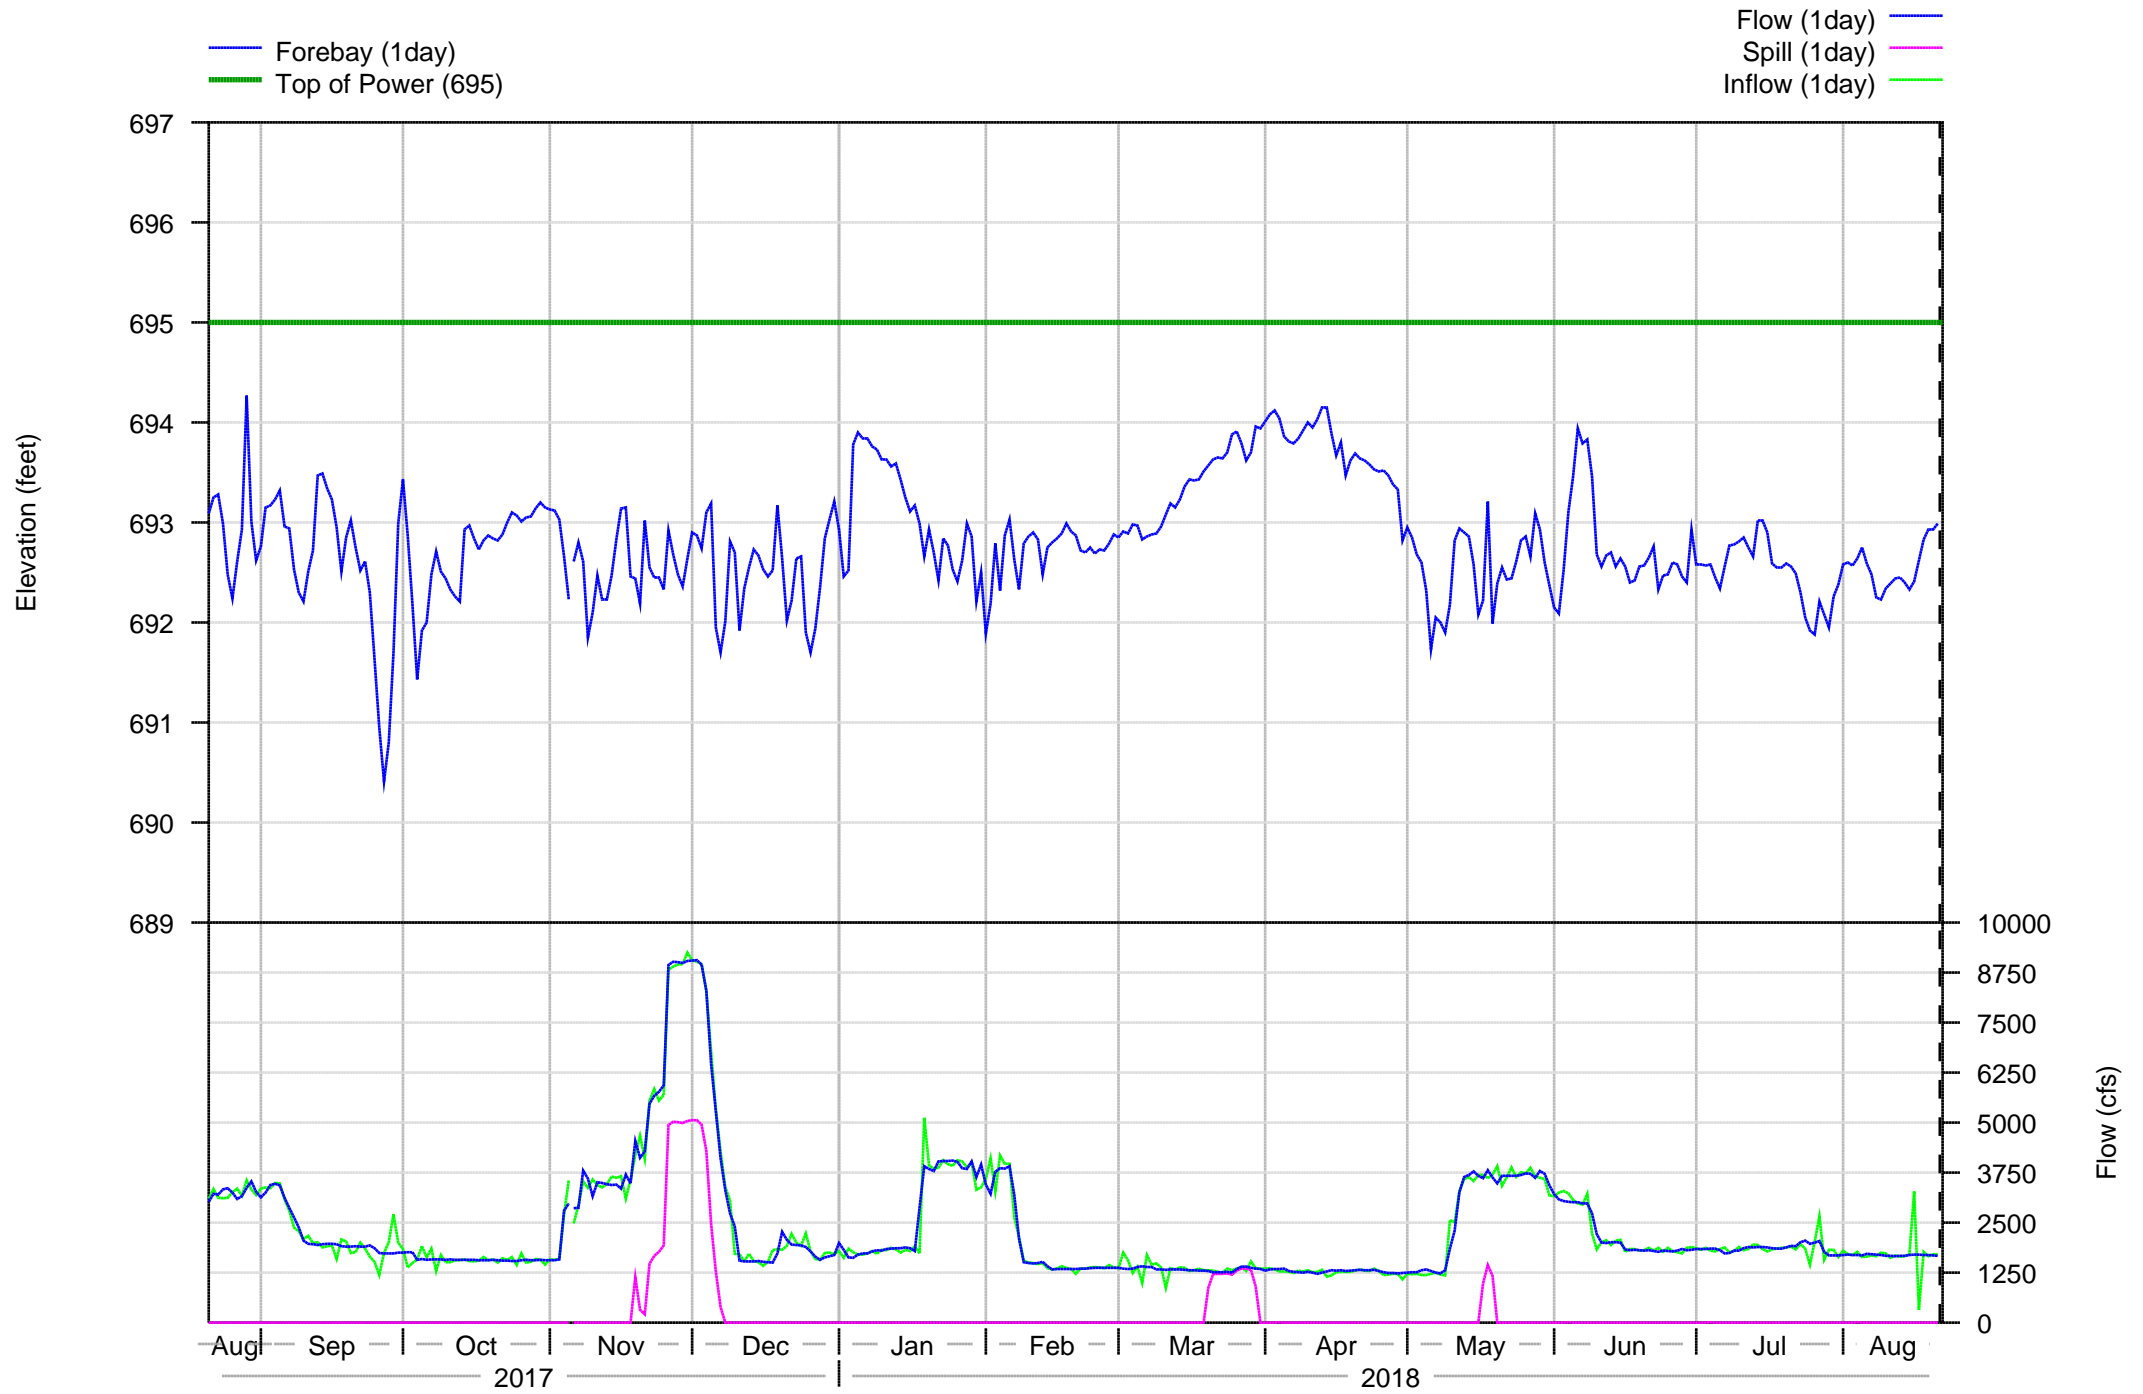

Dexter Boat Ramps - 30 days

Dexter Detail - 7 days

Dexter Detail - 30 days

Dexter Project Annual

Dexter Project Temperatures - 7 days

- DEXO - Instantaneous
- Max State Target
- Min State Target

Dexter Project Temperatures - 365 days