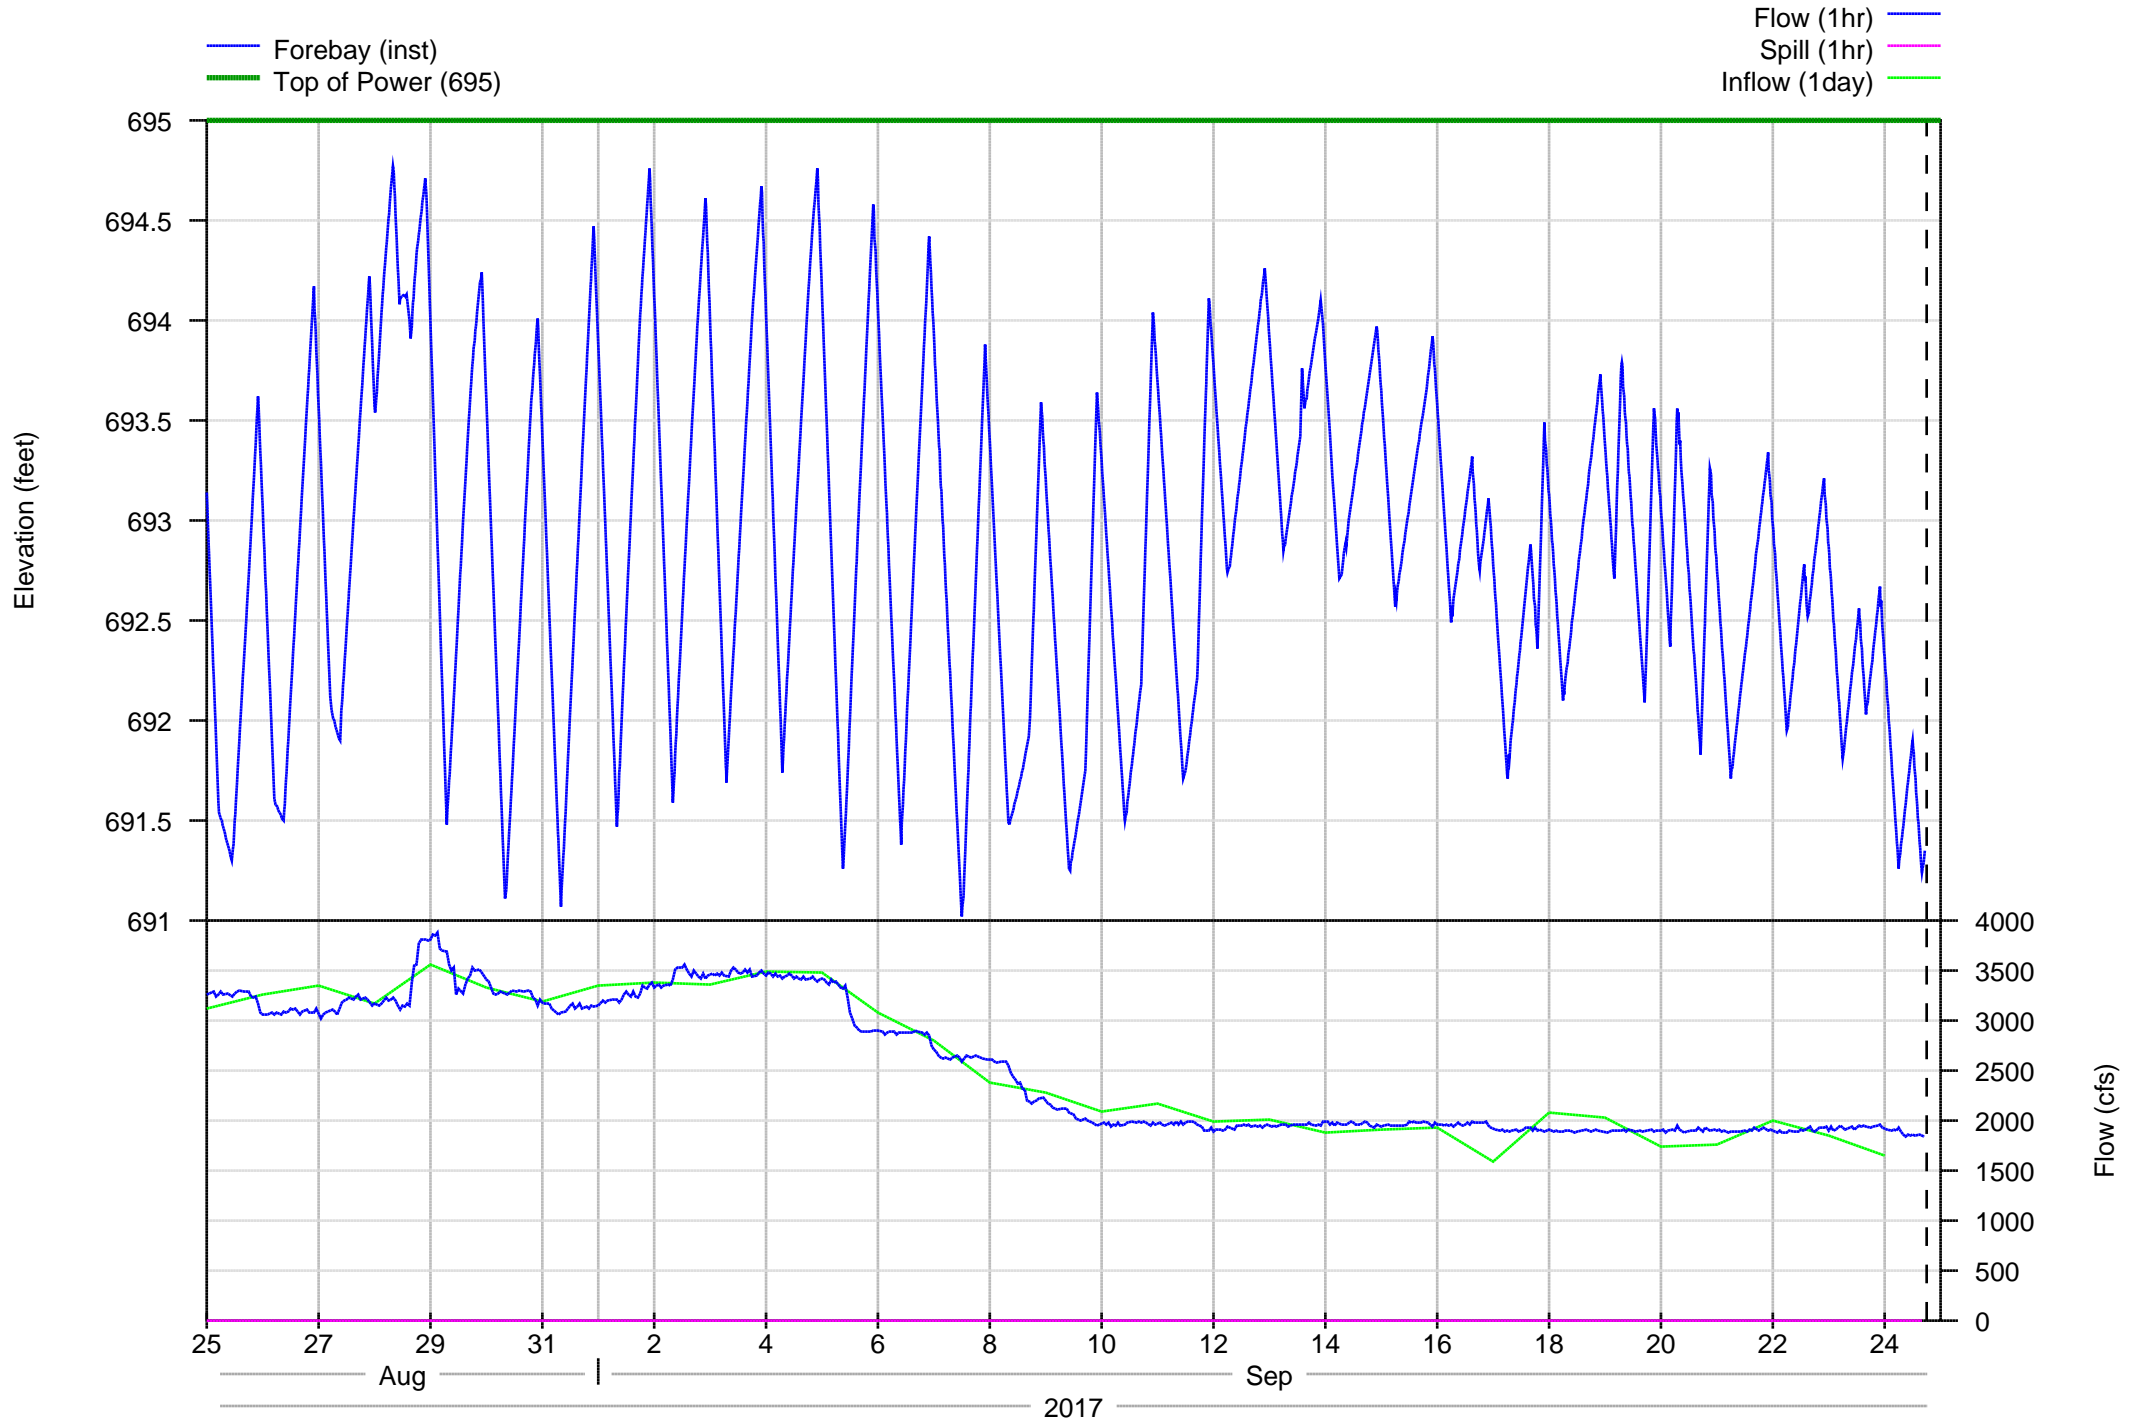

# Dexter Detail - 7 days

# Dexter Detail - 30 days

# Dexter Project Temperatures - 7 days

- DEXO - Instantaneous
- Max State Target
- Min State Target

# Dexter Project Temperatures - 365 days

- DEXO - Instantaneous (1day)
- Max State Target
- Min State Target