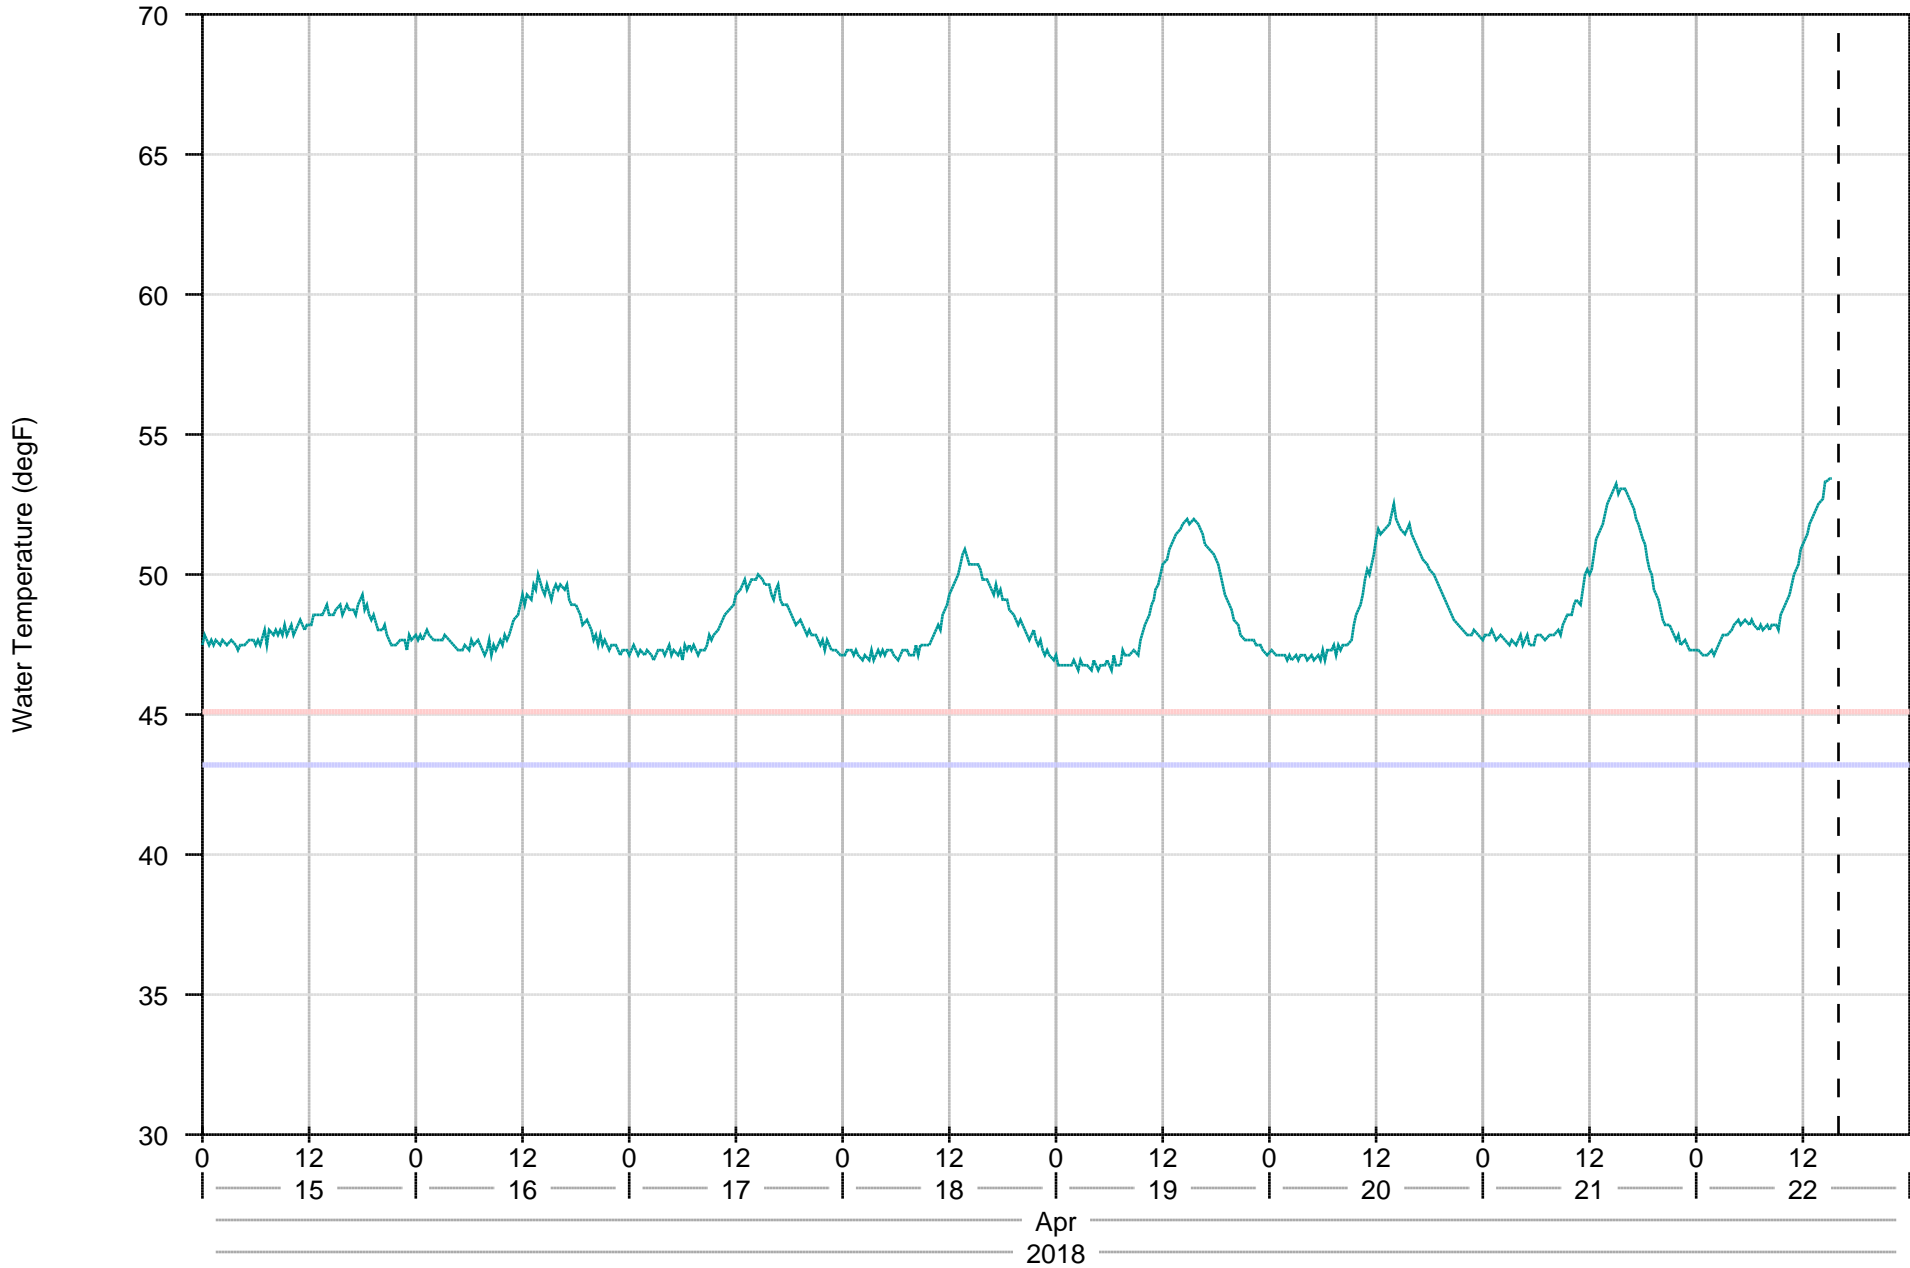

Dexter Boat Ramps - 30 days

Dexter Detail - 7 days

Dexter Detail - 30 days

Dexter Project Annual

Dexter Project Temperatures - 7 days

- DEXO - Instantaneous
- Max State Target
- Min State Target

Dexter Project Temperatures - 365 days

- DEXO - Instantaneous (1day)
- Max State Target
- Min State Target