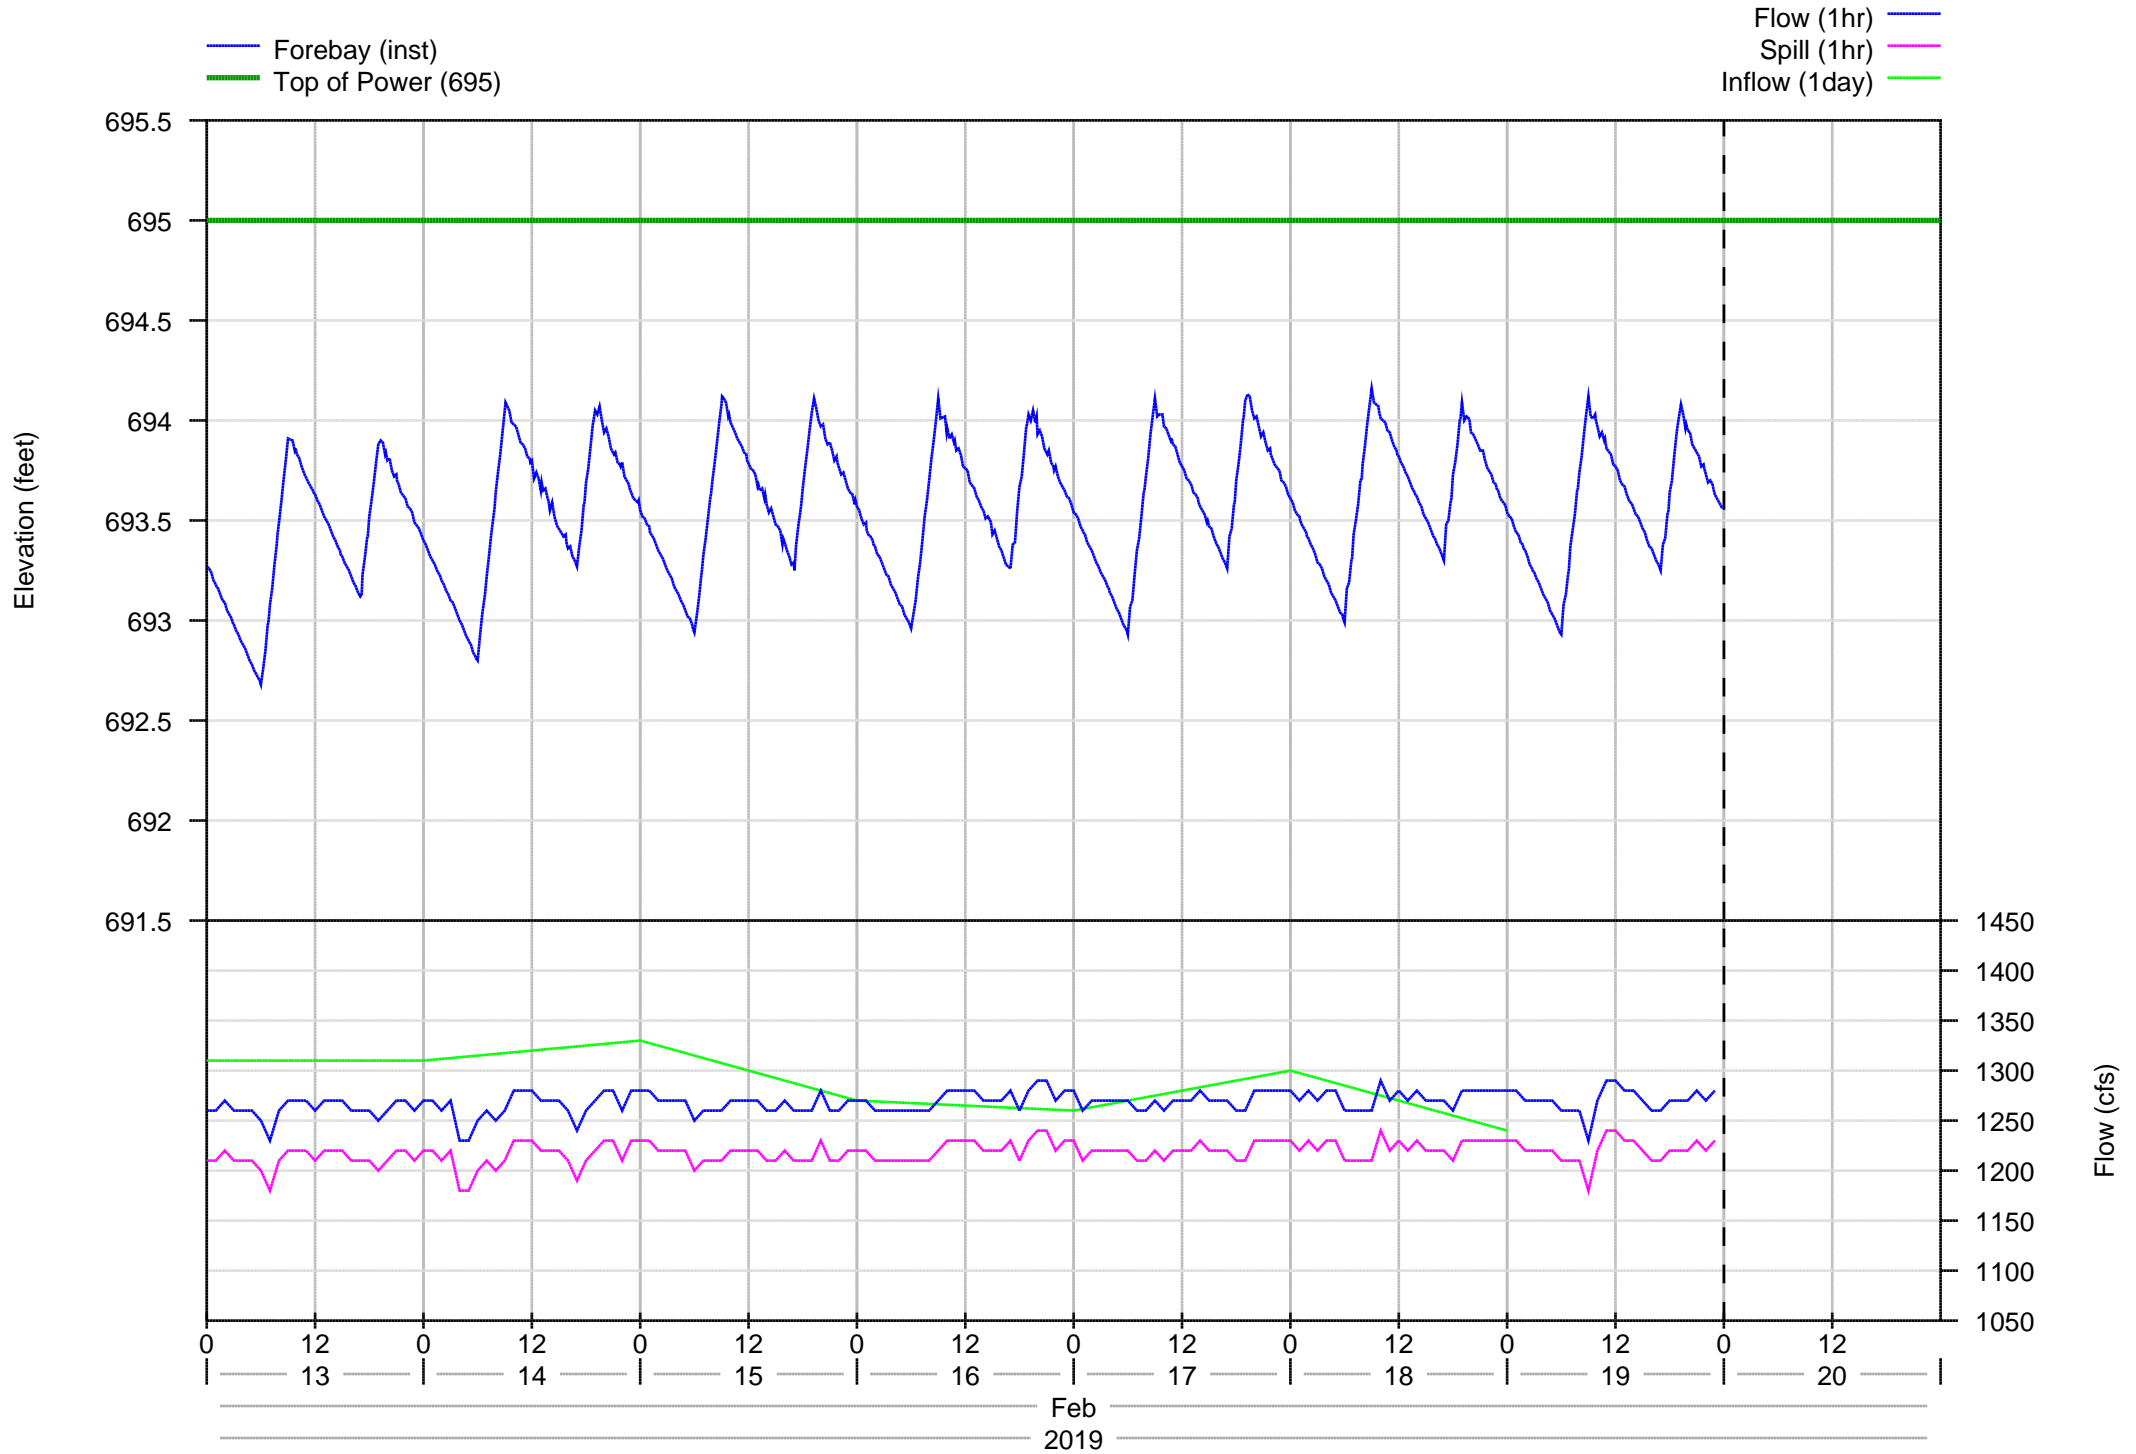

Dexter Boat Ramps - 30 days

Dexter Detail - 7 days

Dexter Detail - 30 days

Dexter Project Annual

Dexter Project Temperatures - 7 days

- DEXO - Instantaneous
- Max State Target
- Min State Target

Dexter Project Temperatures - 365 days

- DEXO - Instantaneous (1day)
- Max State Target
- Min State Target