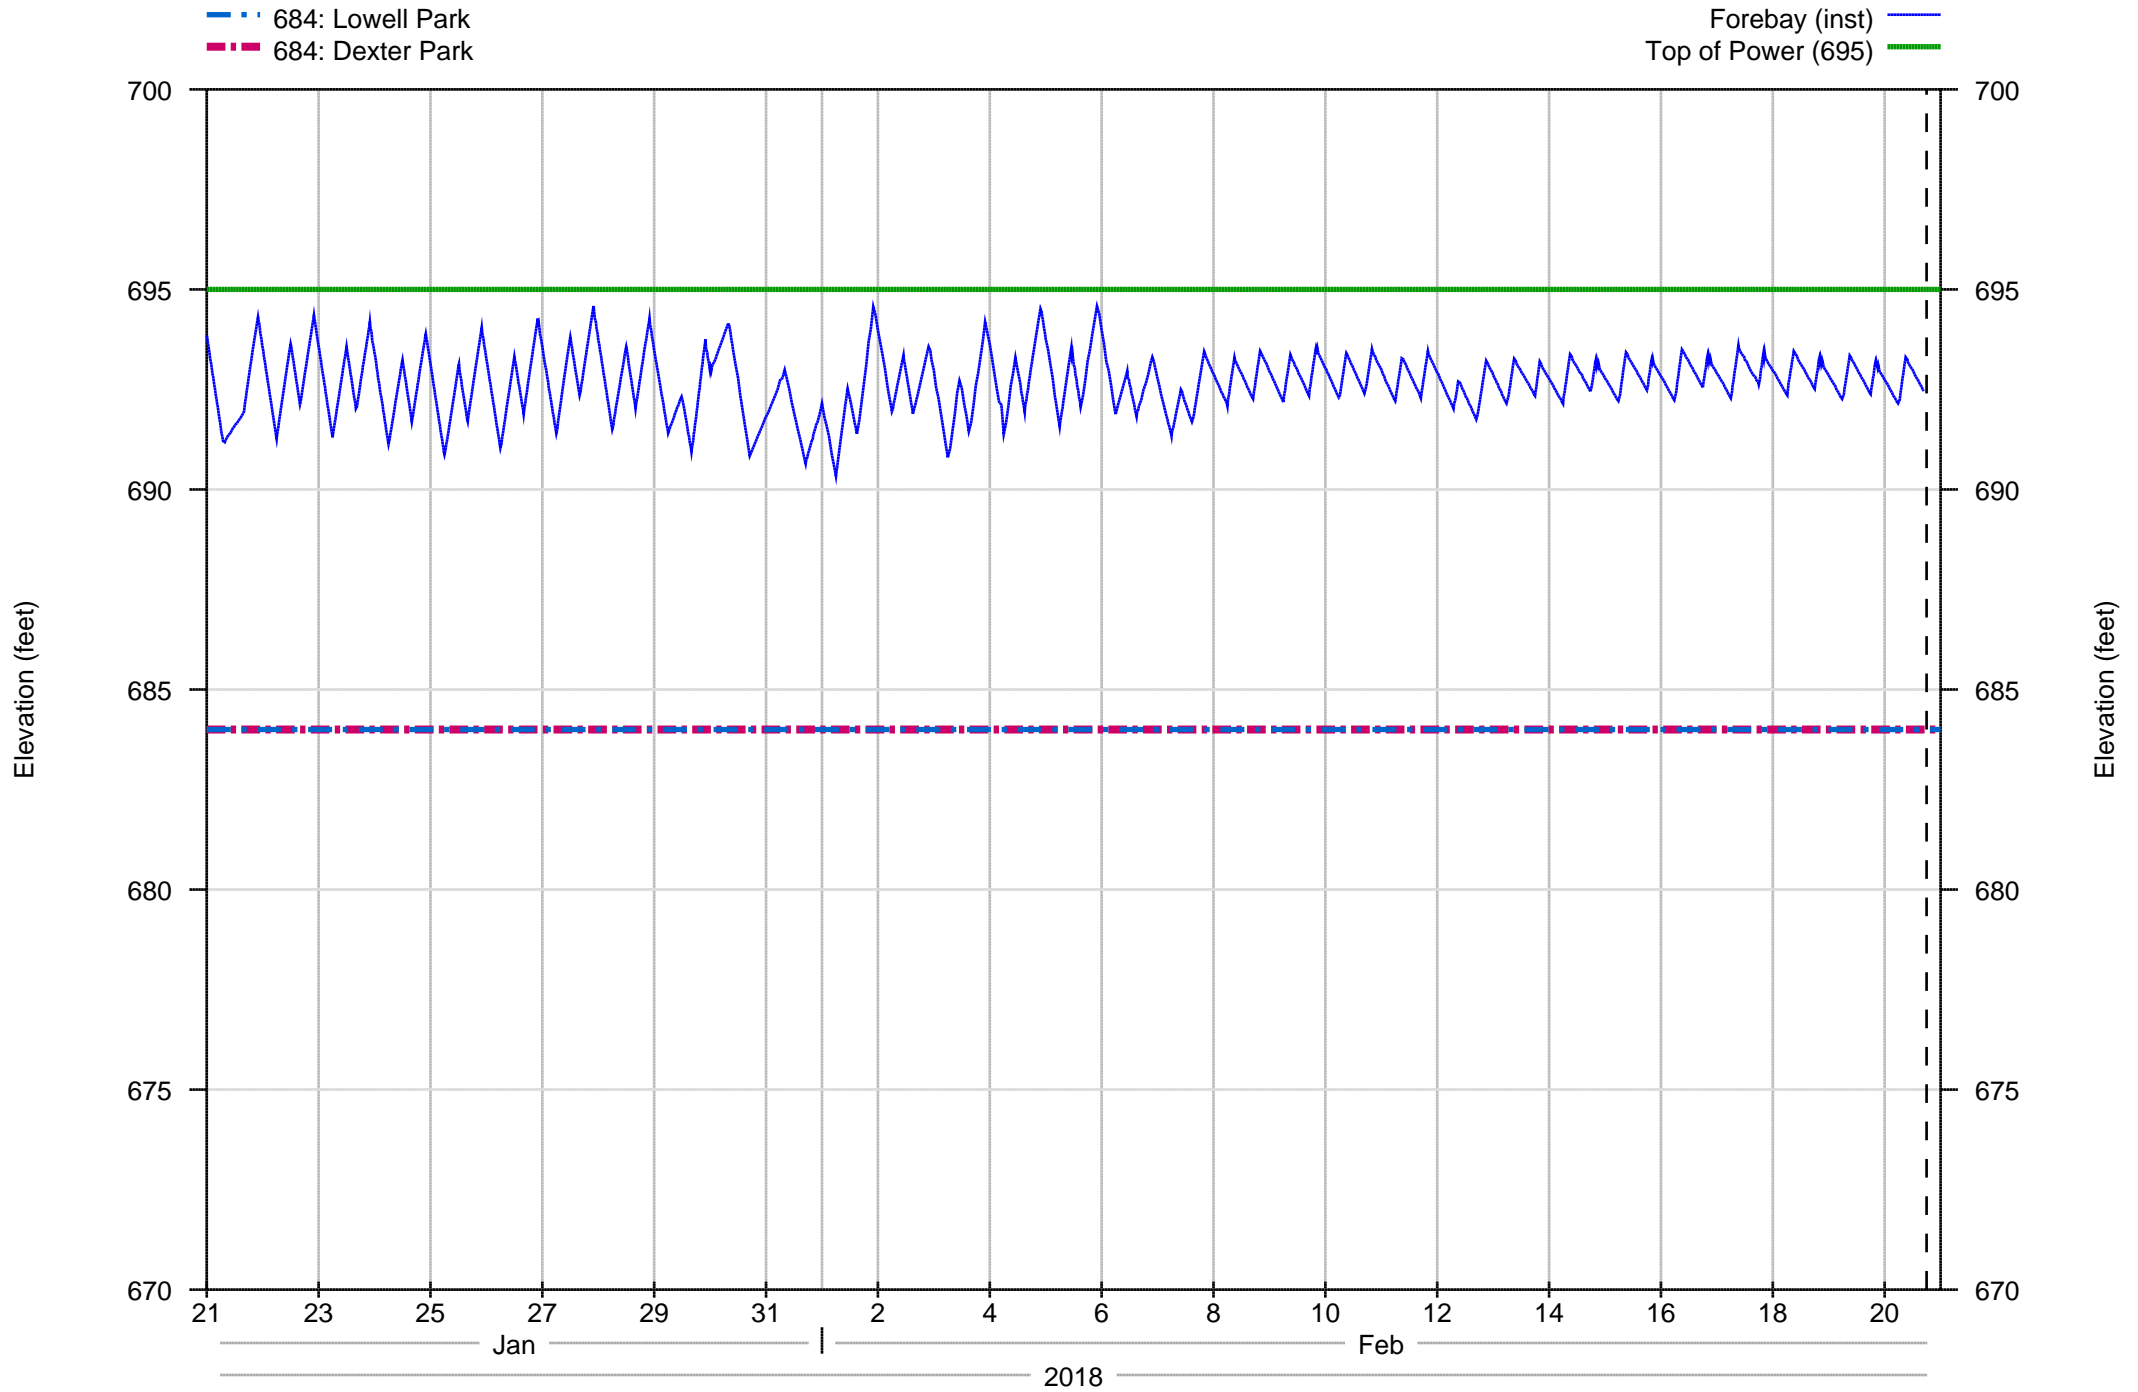

Dexter Boat Ramps - 30 days

Dexter Detail - 7 days

Dexter Detail - 30 days

Dexter Project Annual

Dexter Project Temperatures - 7 days

- DEXO - Instantaneous
- Max State Target
- Min State Target

Dexter Project Temperatures - 365 days

- DEXO - Instantaneous (1day)
- Max State Target
- Min State Target