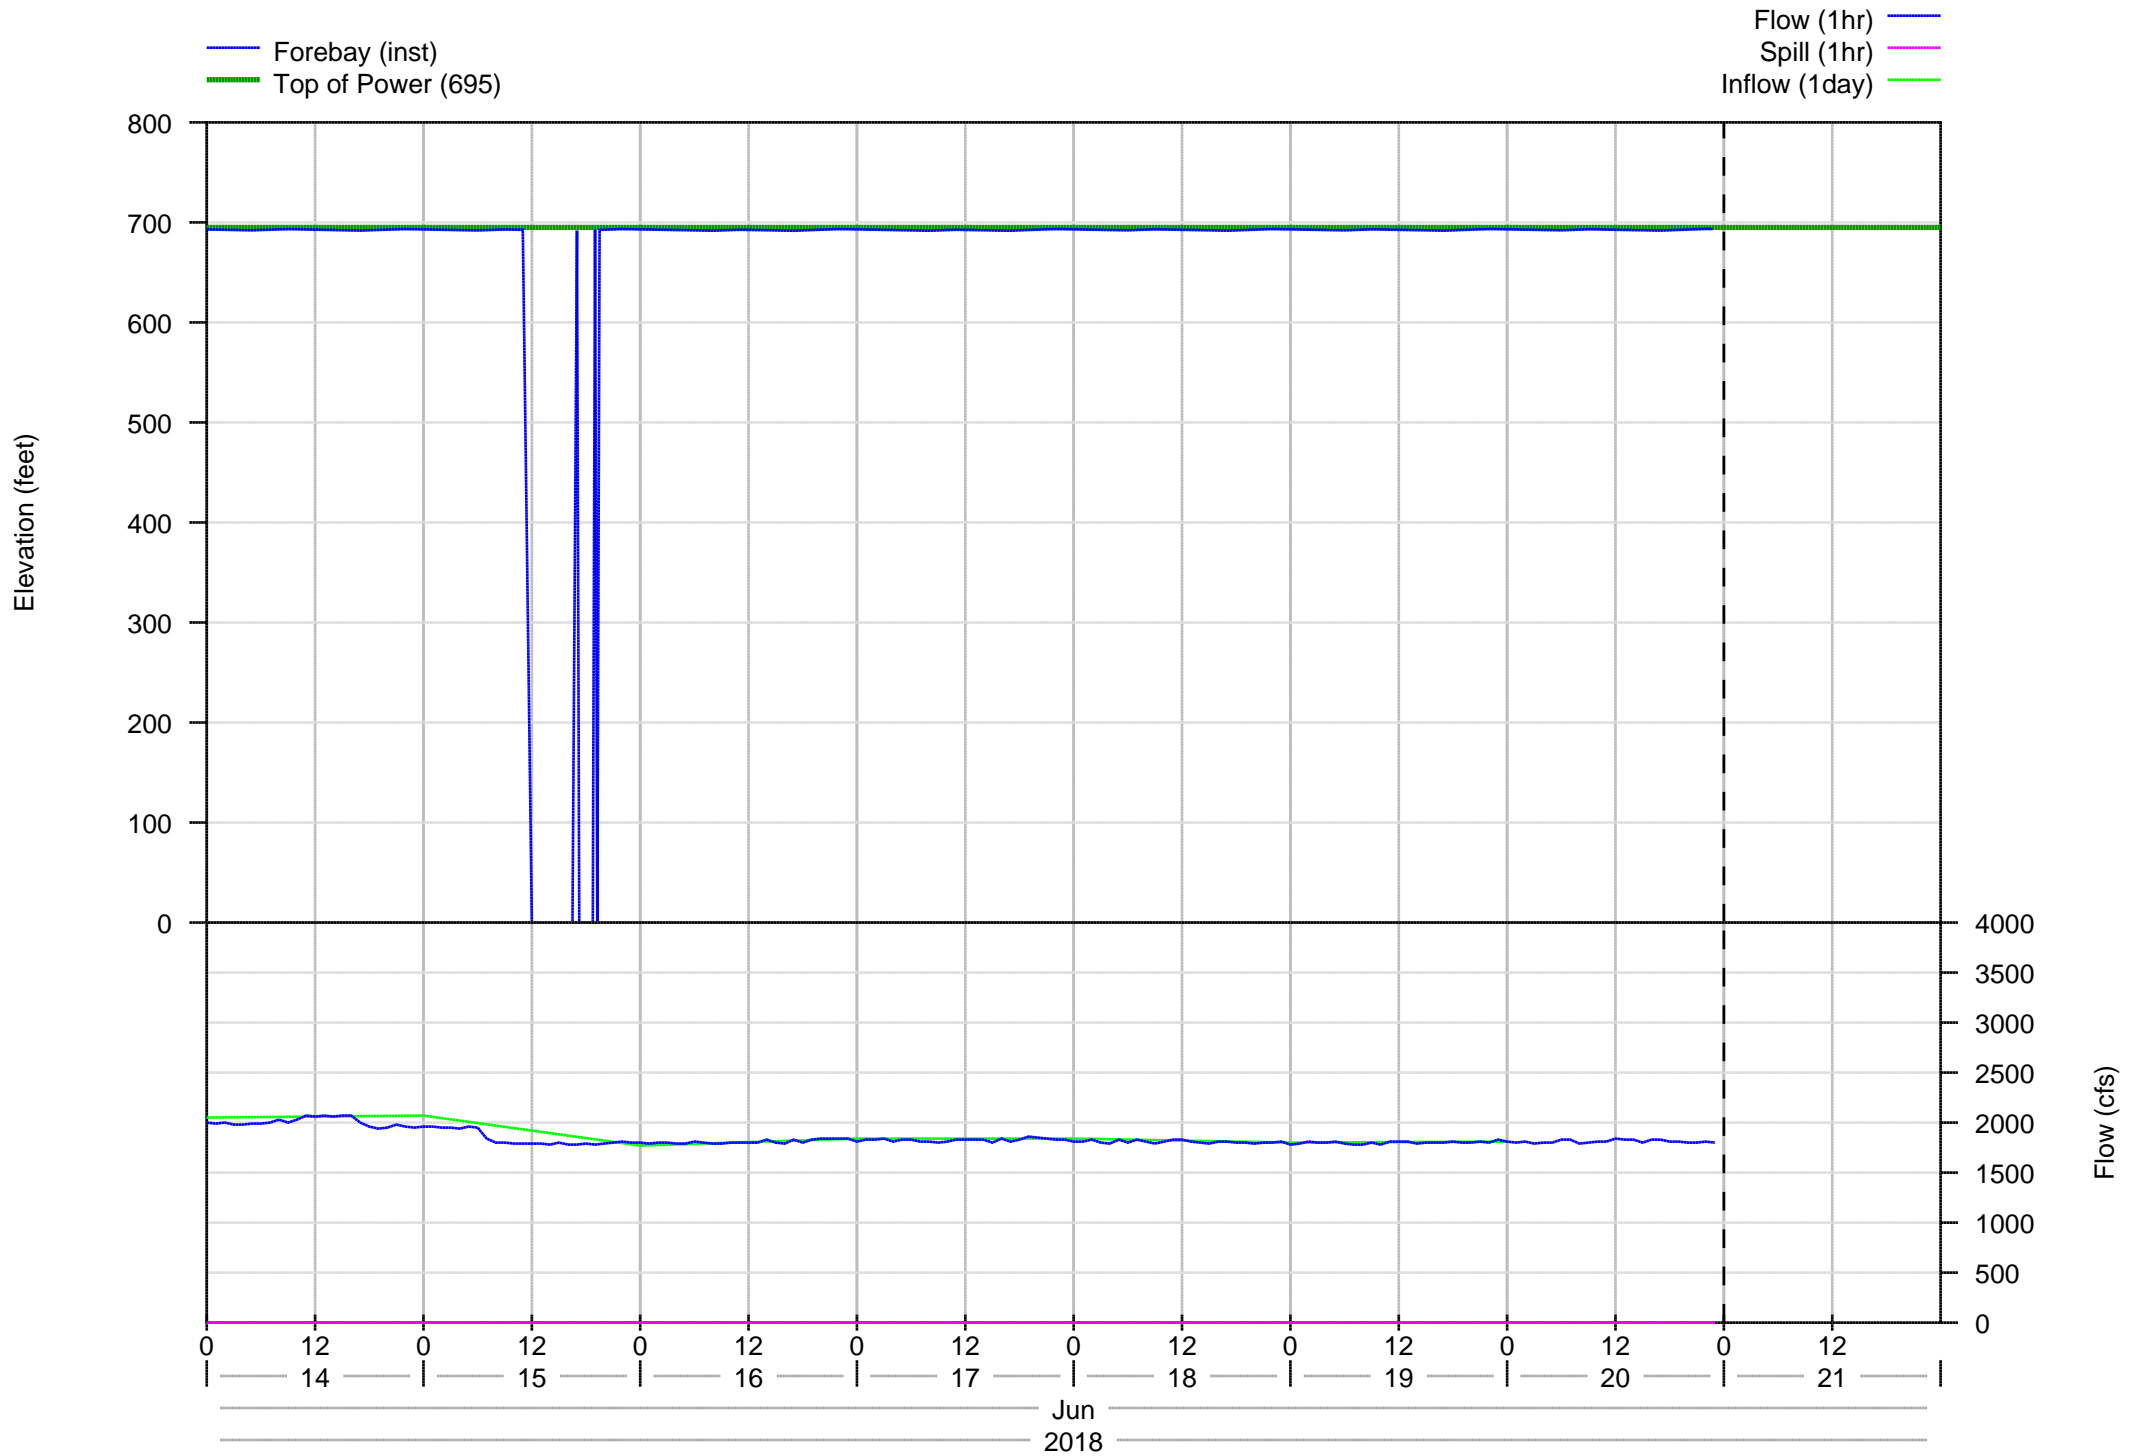

# Dexter Detail - 7 days

# Dexter Detail - 30 days

# Dexter Project Temperatures - 7 days

# Dexter Project Temperatures - 365 days

- DEXO - Instantaneous (1day)
- Max State Target
- Min State Target