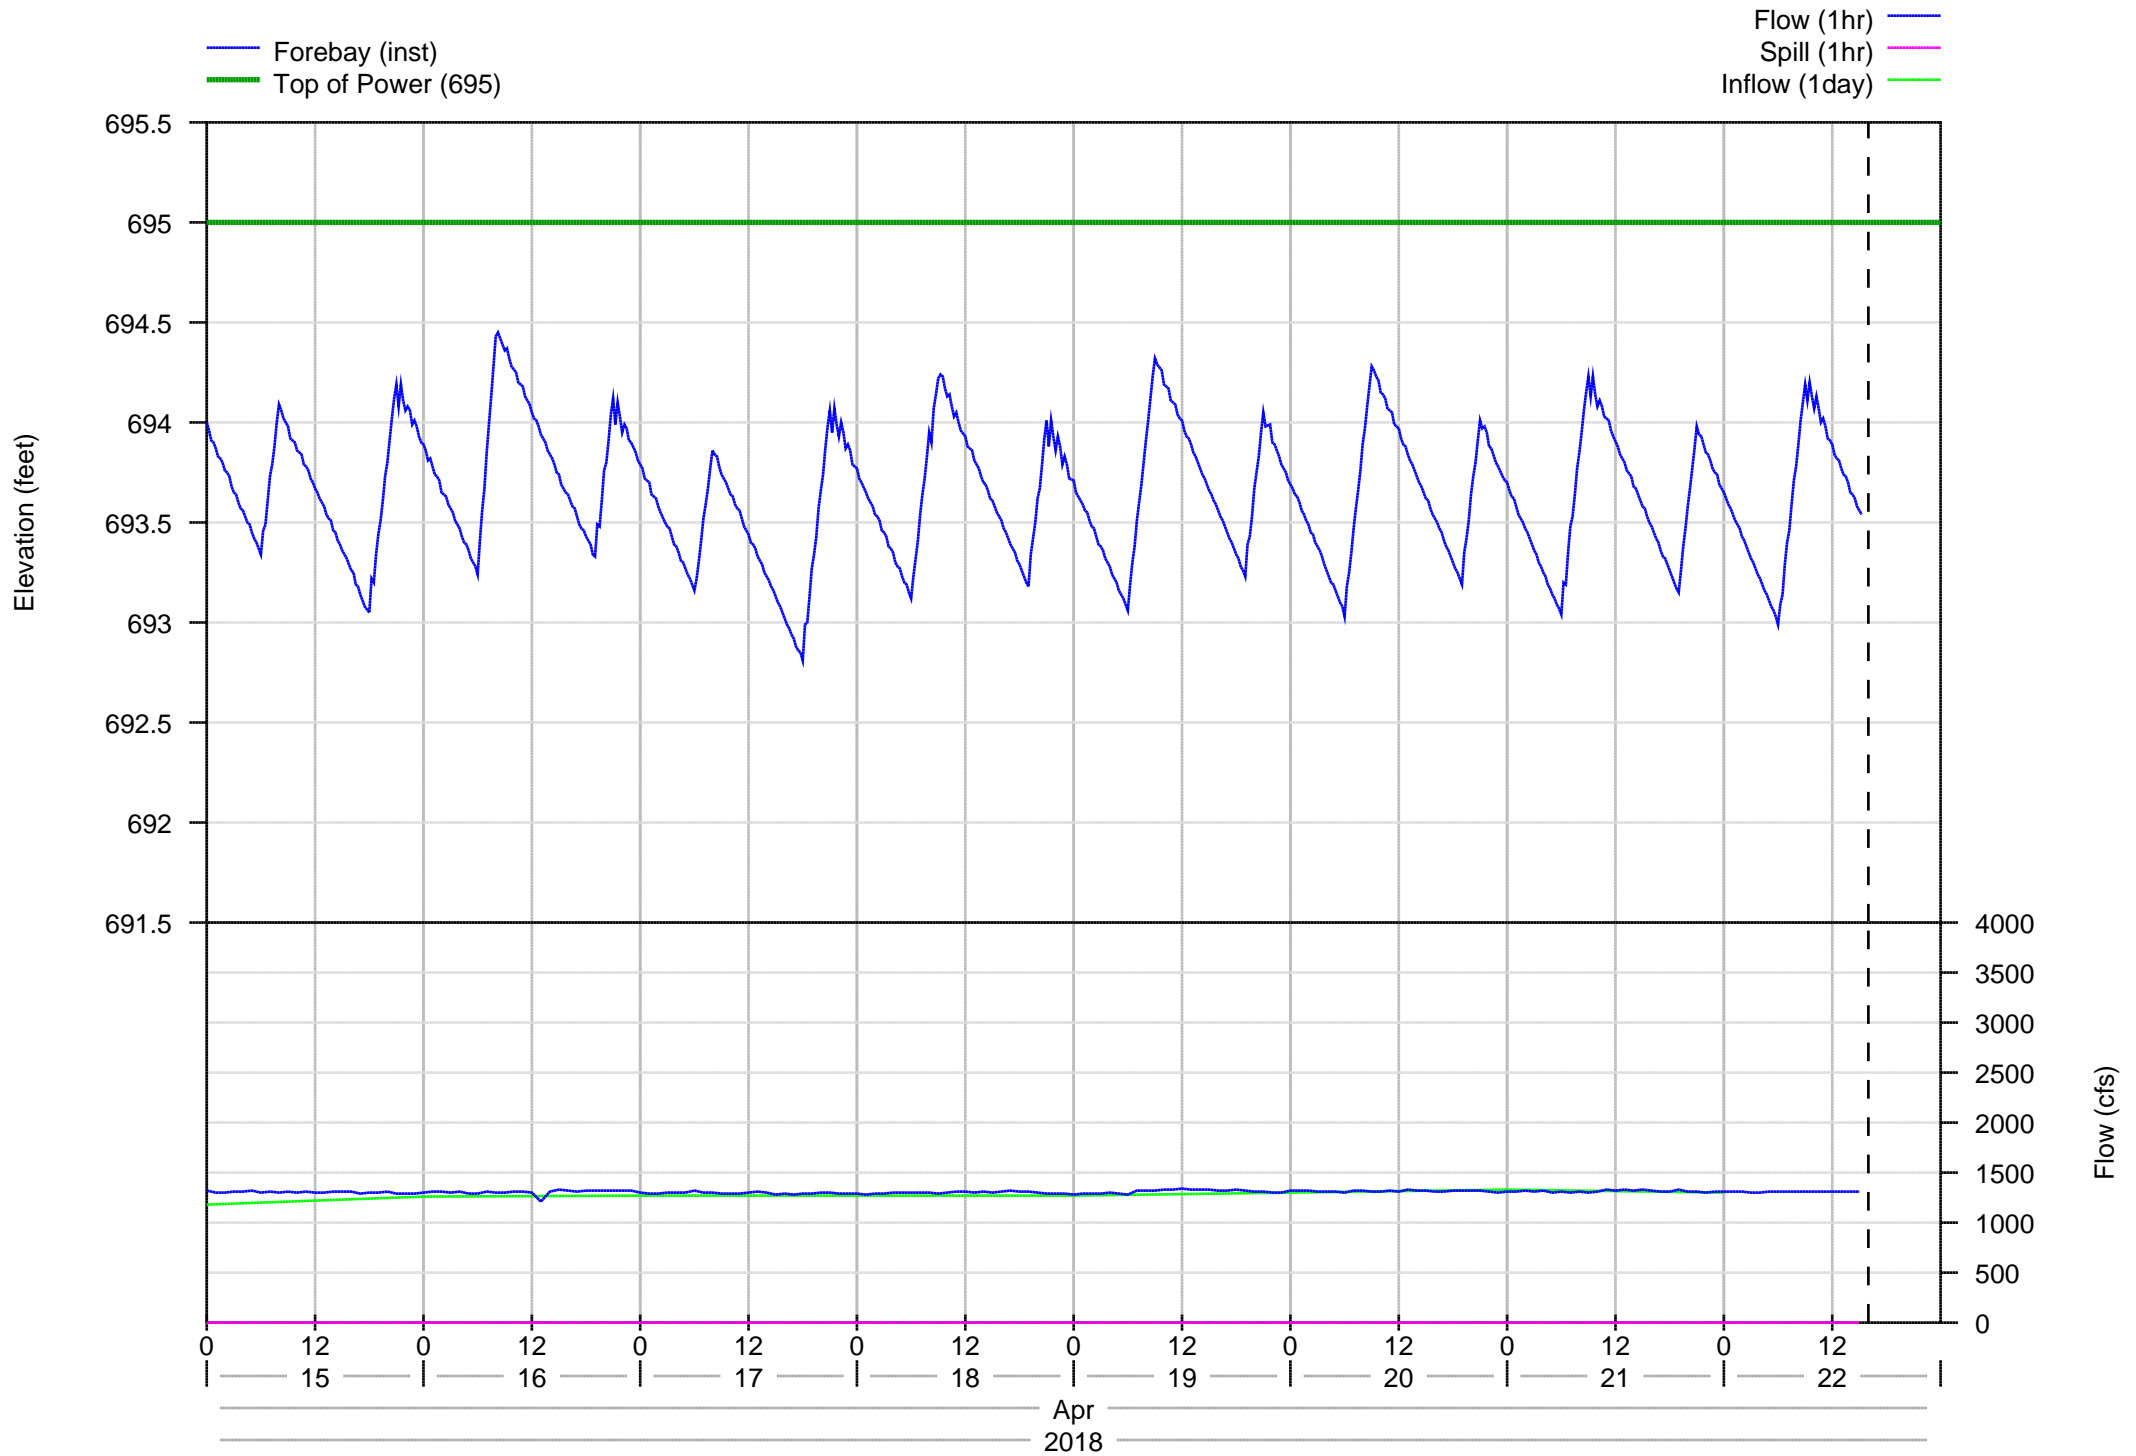

Dexter Boat Ramps - 30 days

Dexter Detail - 7 days

Dexter Detail - 30 days

Dexter Project Annual

Dexter Project Temperatures - 7 days

- DEXO - Instantaneous
- Max State Target
- Min State Target

Dexter Project Temperatures - 365 days

- DEXO - Instantaneous (1day)
- Max State Target
- Min State Target