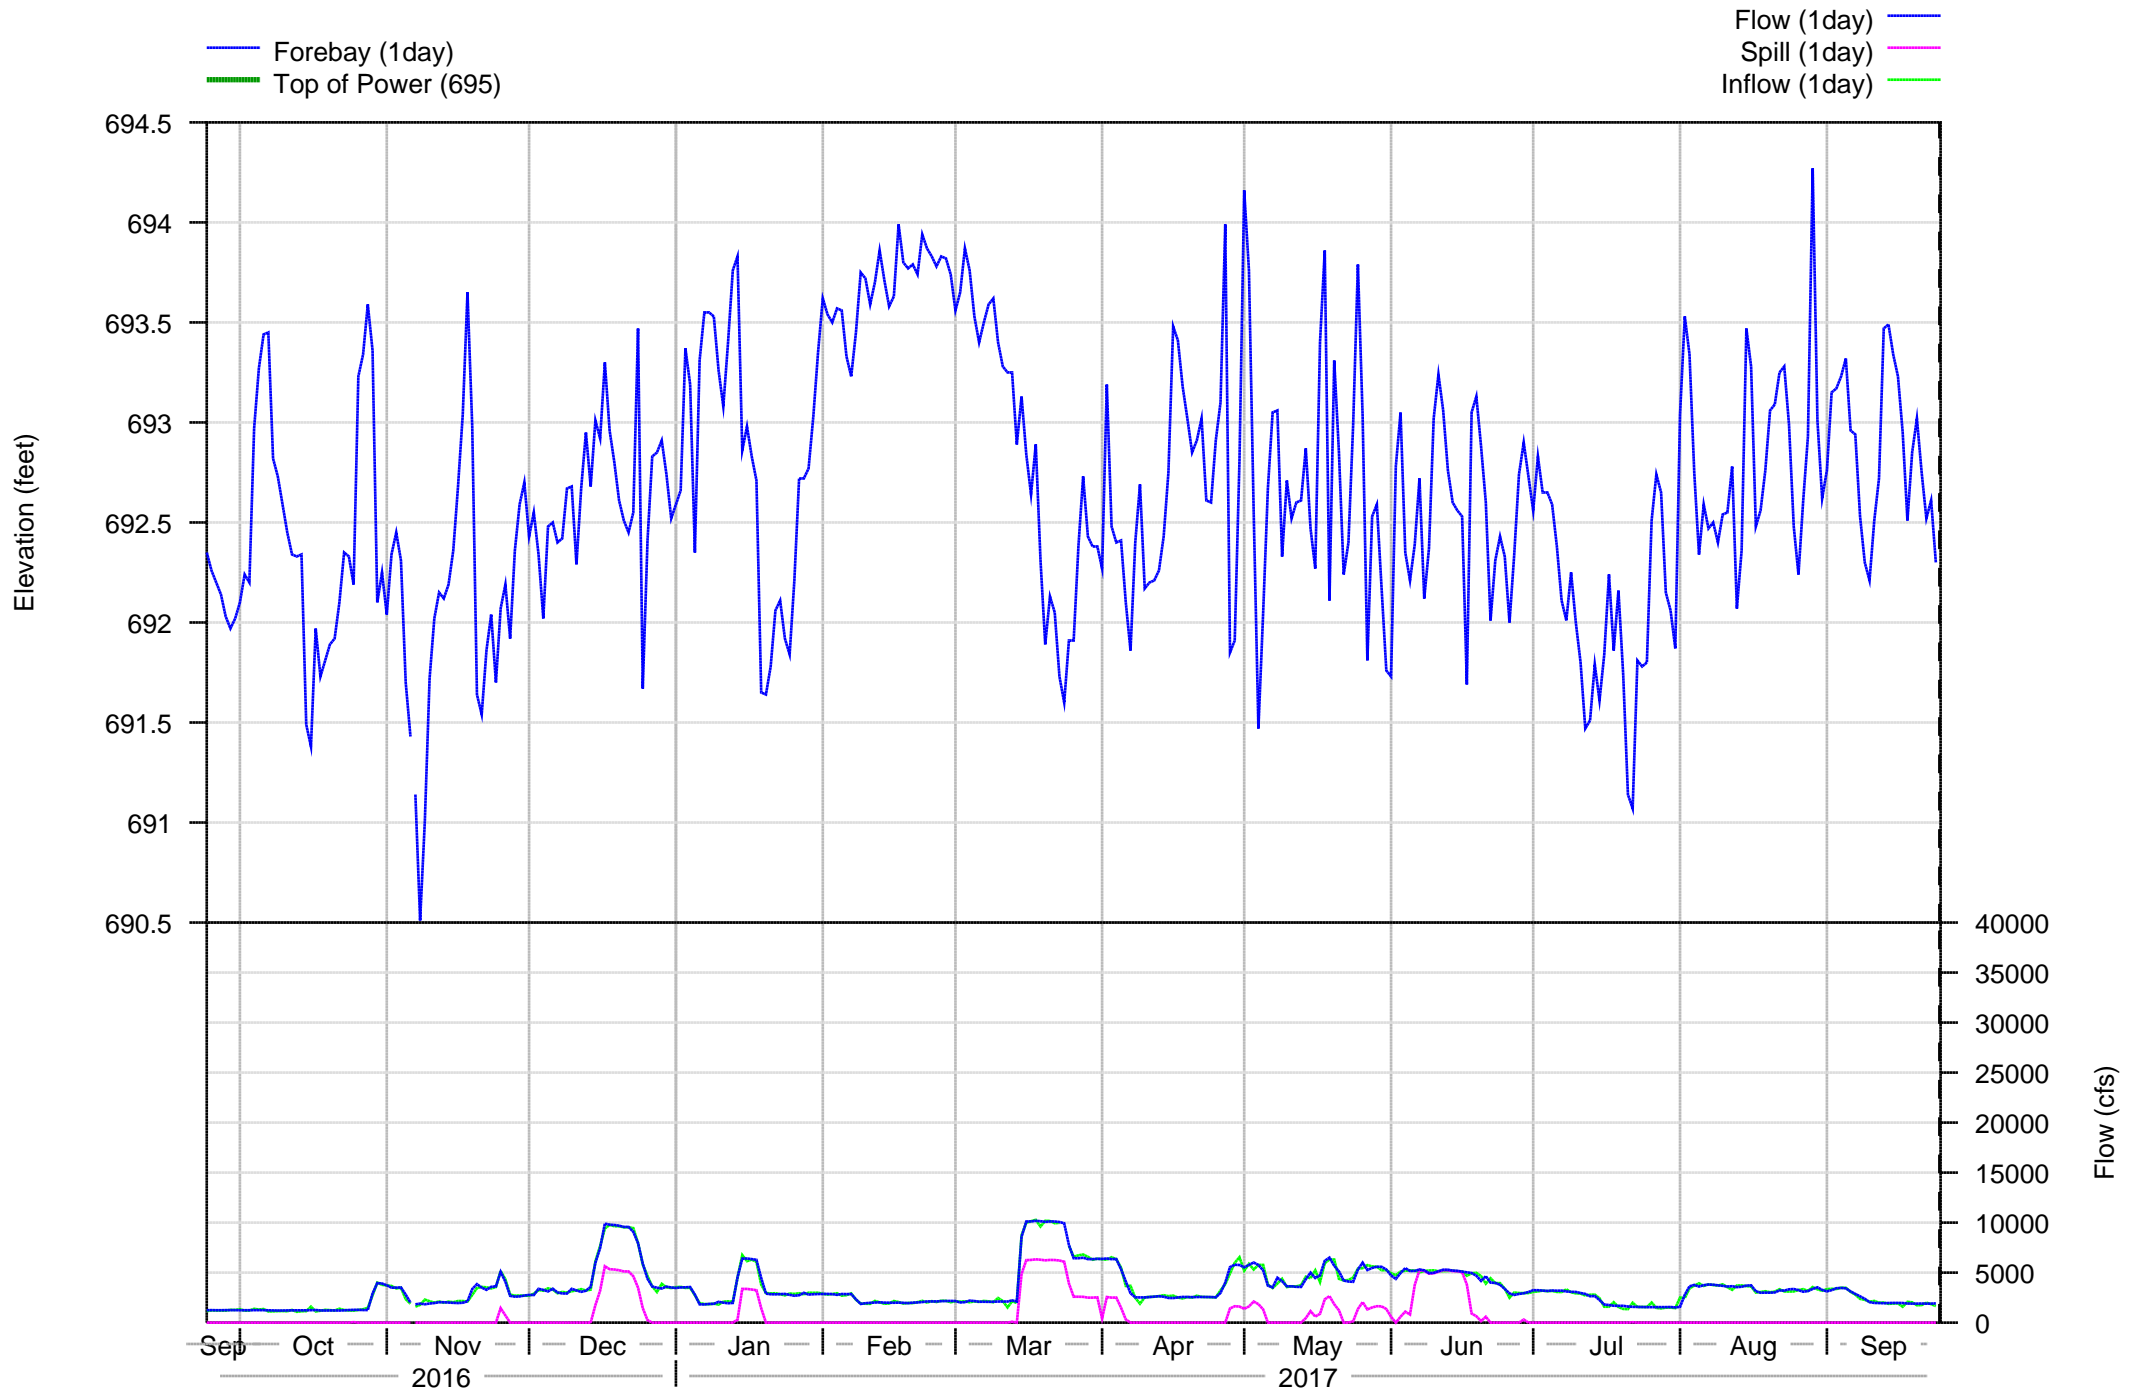

# Dexter Detail - 7 days

# Dexter Detail - 30 days

# Dexter Project Temperatures - 7 days

- DEXO - Instantaneous
- Max State Target
- Min State Target

# Dexter Project Temperatures - 365 days

- DEXO - Instantaneous (1day)
- Max State Target
- Min State Target