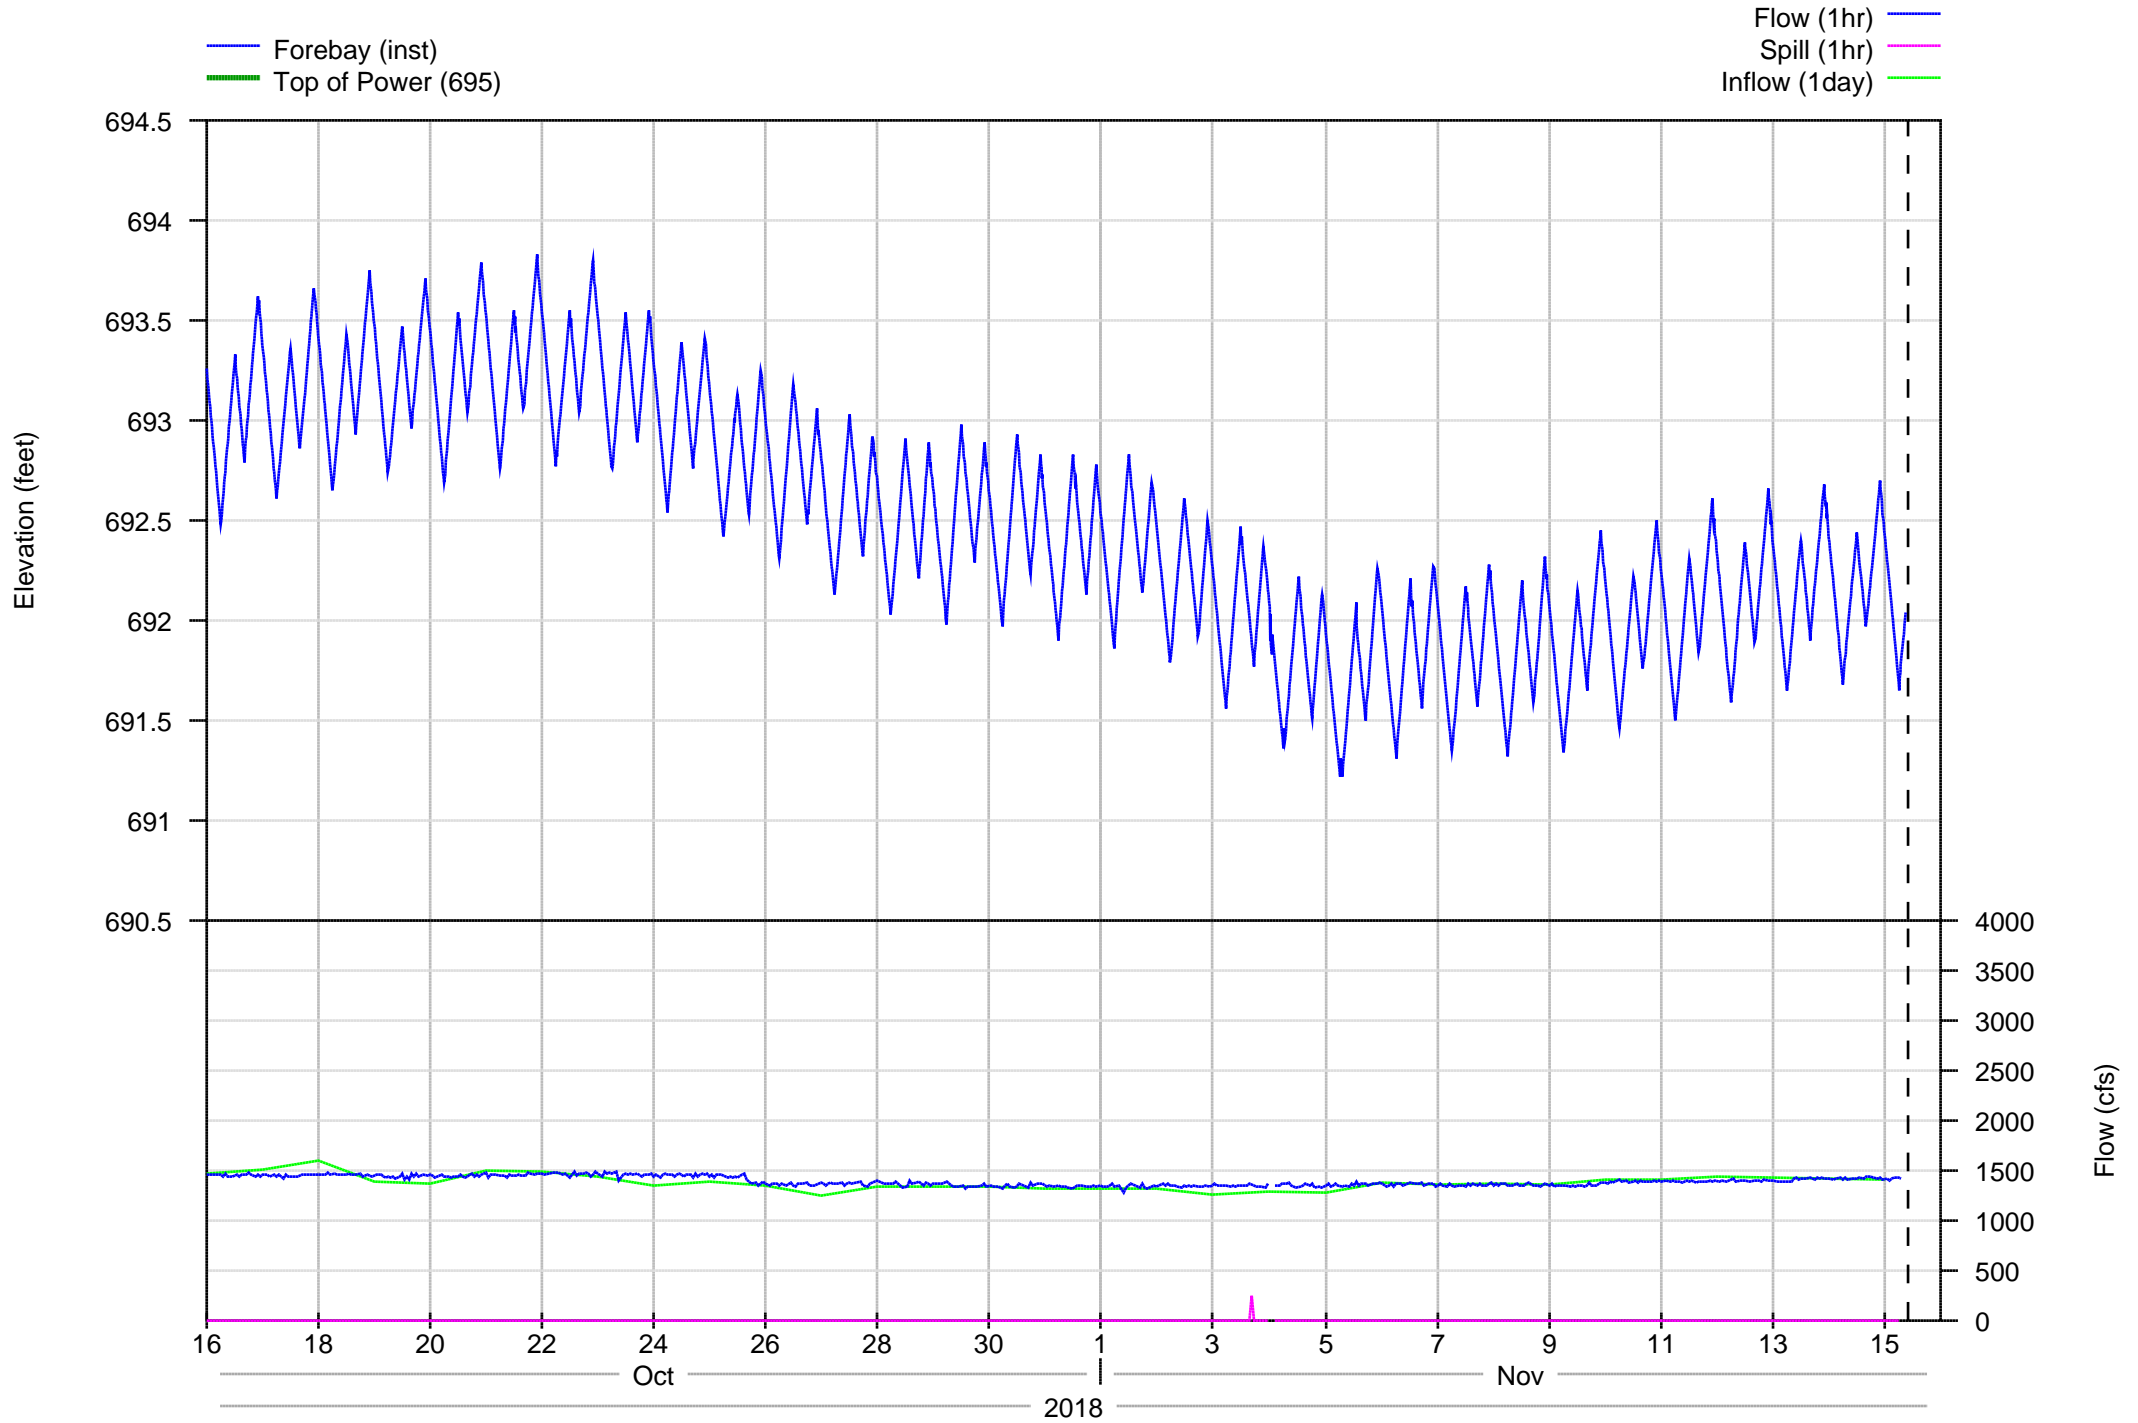

Dexter Boat Ramps - 30 days

Dexter Detail - 7 days

Dexter Detail - 30 days

Dexter Project Annual

Dexter Project Temperatures - 7 days

- DEXO - Instantaneous
- Max State Target
- Min State Target

Dexter Project Temperatures - 365 days

- DEXO - Instantaneous (1day)
- Max State Target
- Min State Target