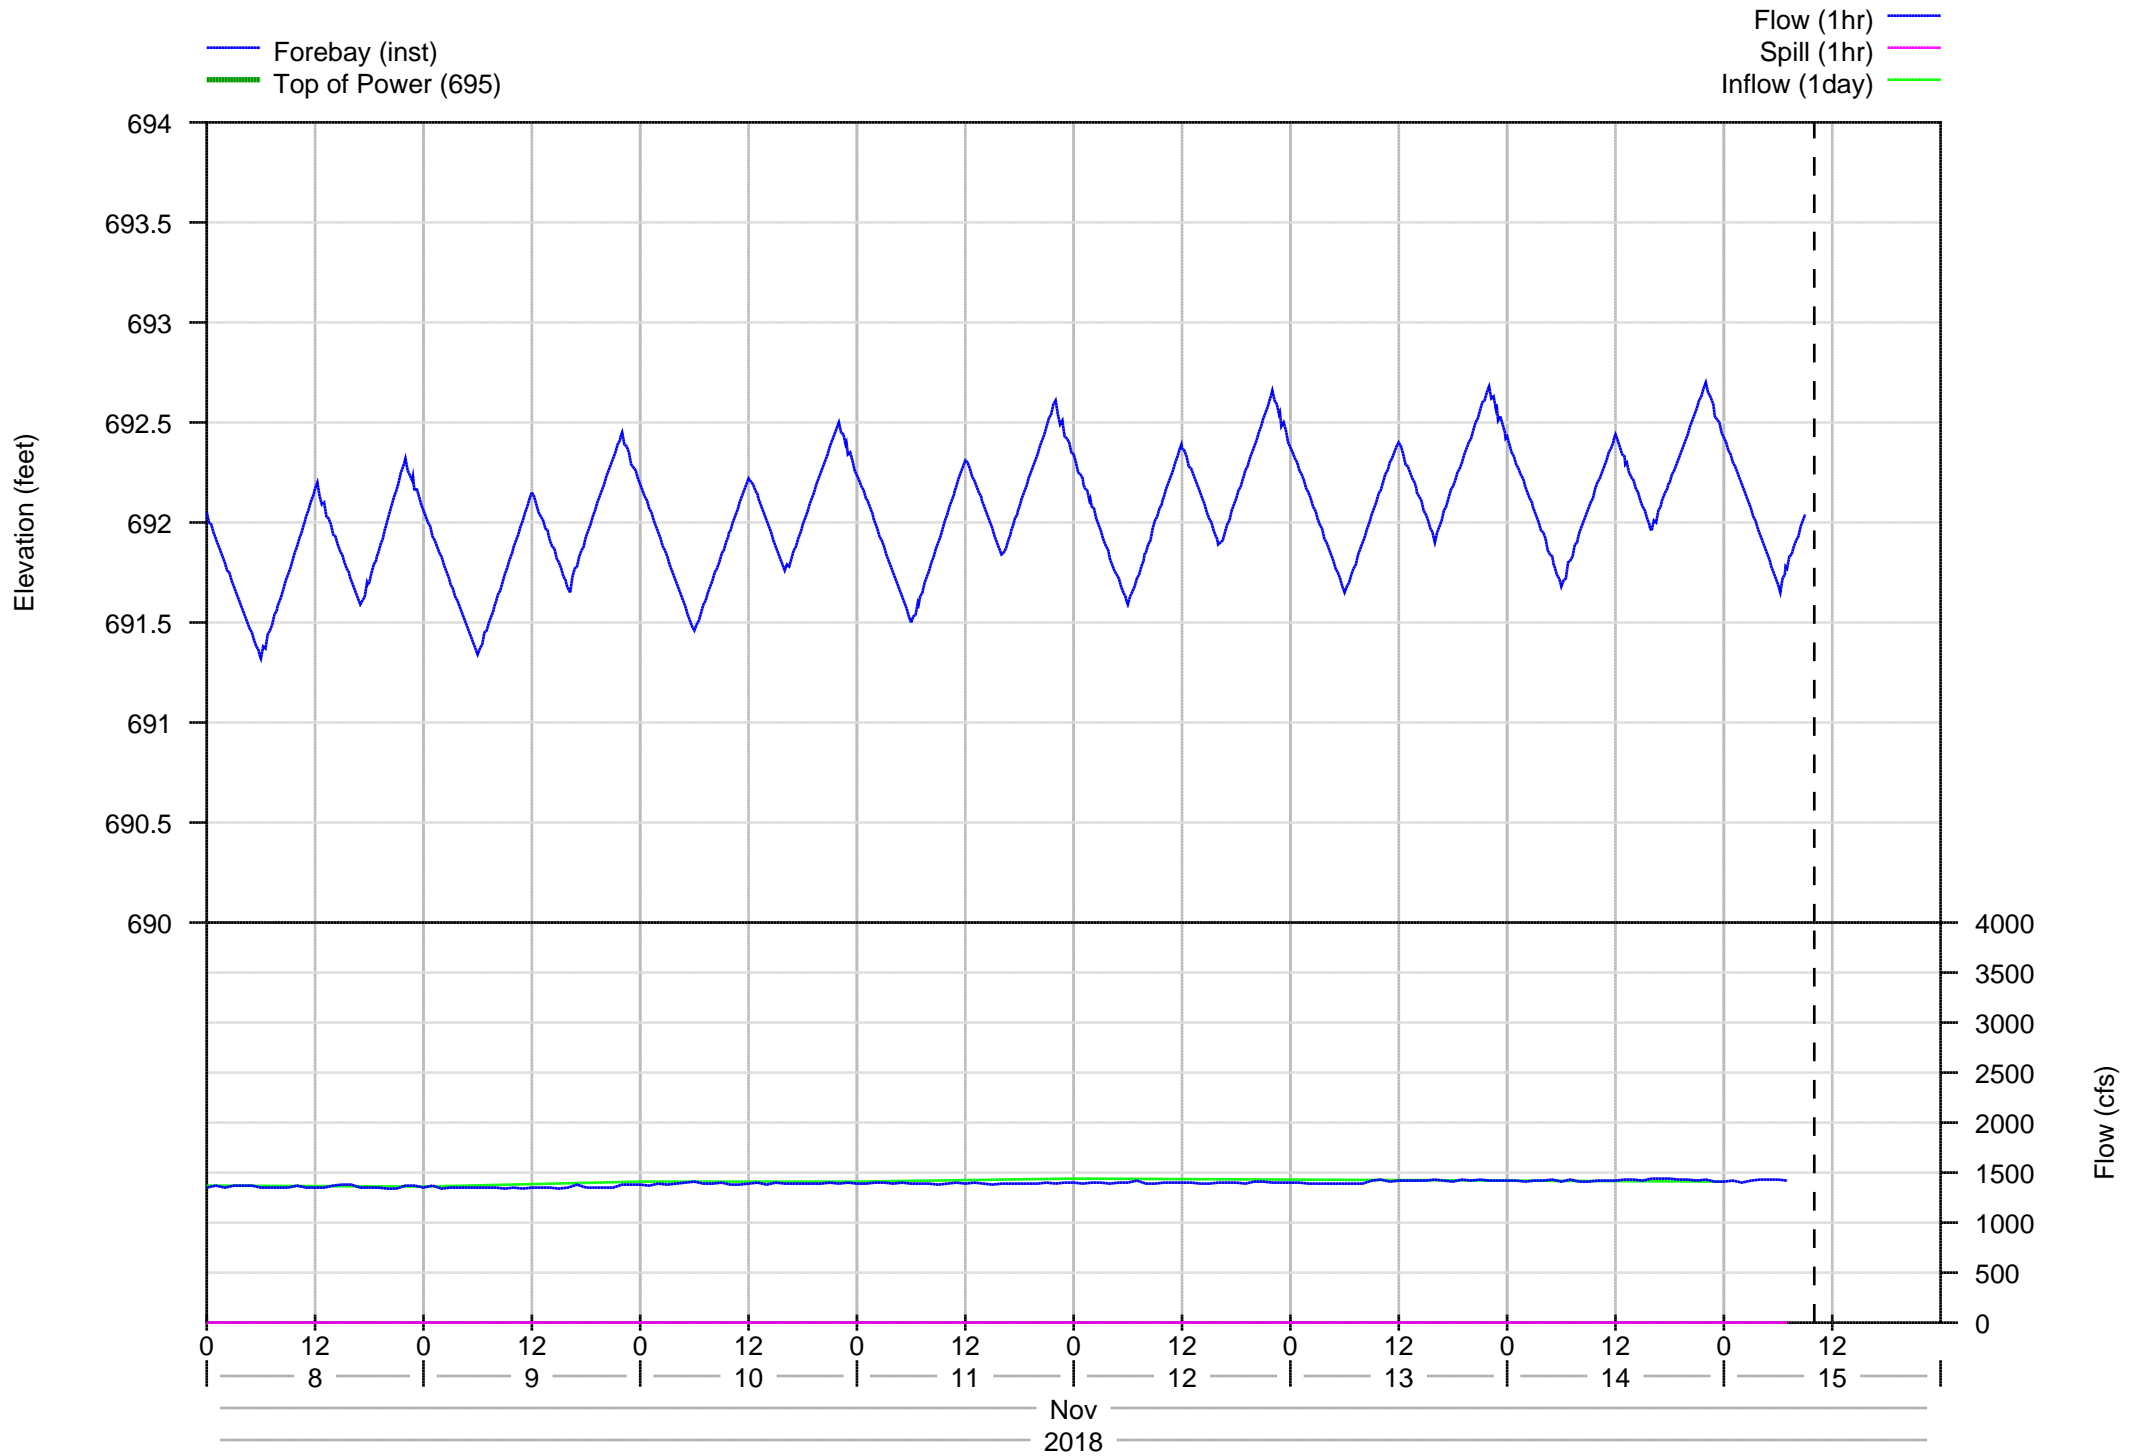

Dexter Boat Ramps - 30 days

Dexter Detail - 7 days

Dexter Detail - 30 days

Dexter Project Annual

Dexter Project Temperatures - 7 days

- DEXO - Instantaneous
- Max State Target
- Min State Target

Dexter Project Temperatures - 365 days

- DEXO - Instantaneous (1day)
- Max State Target
- Min State Target