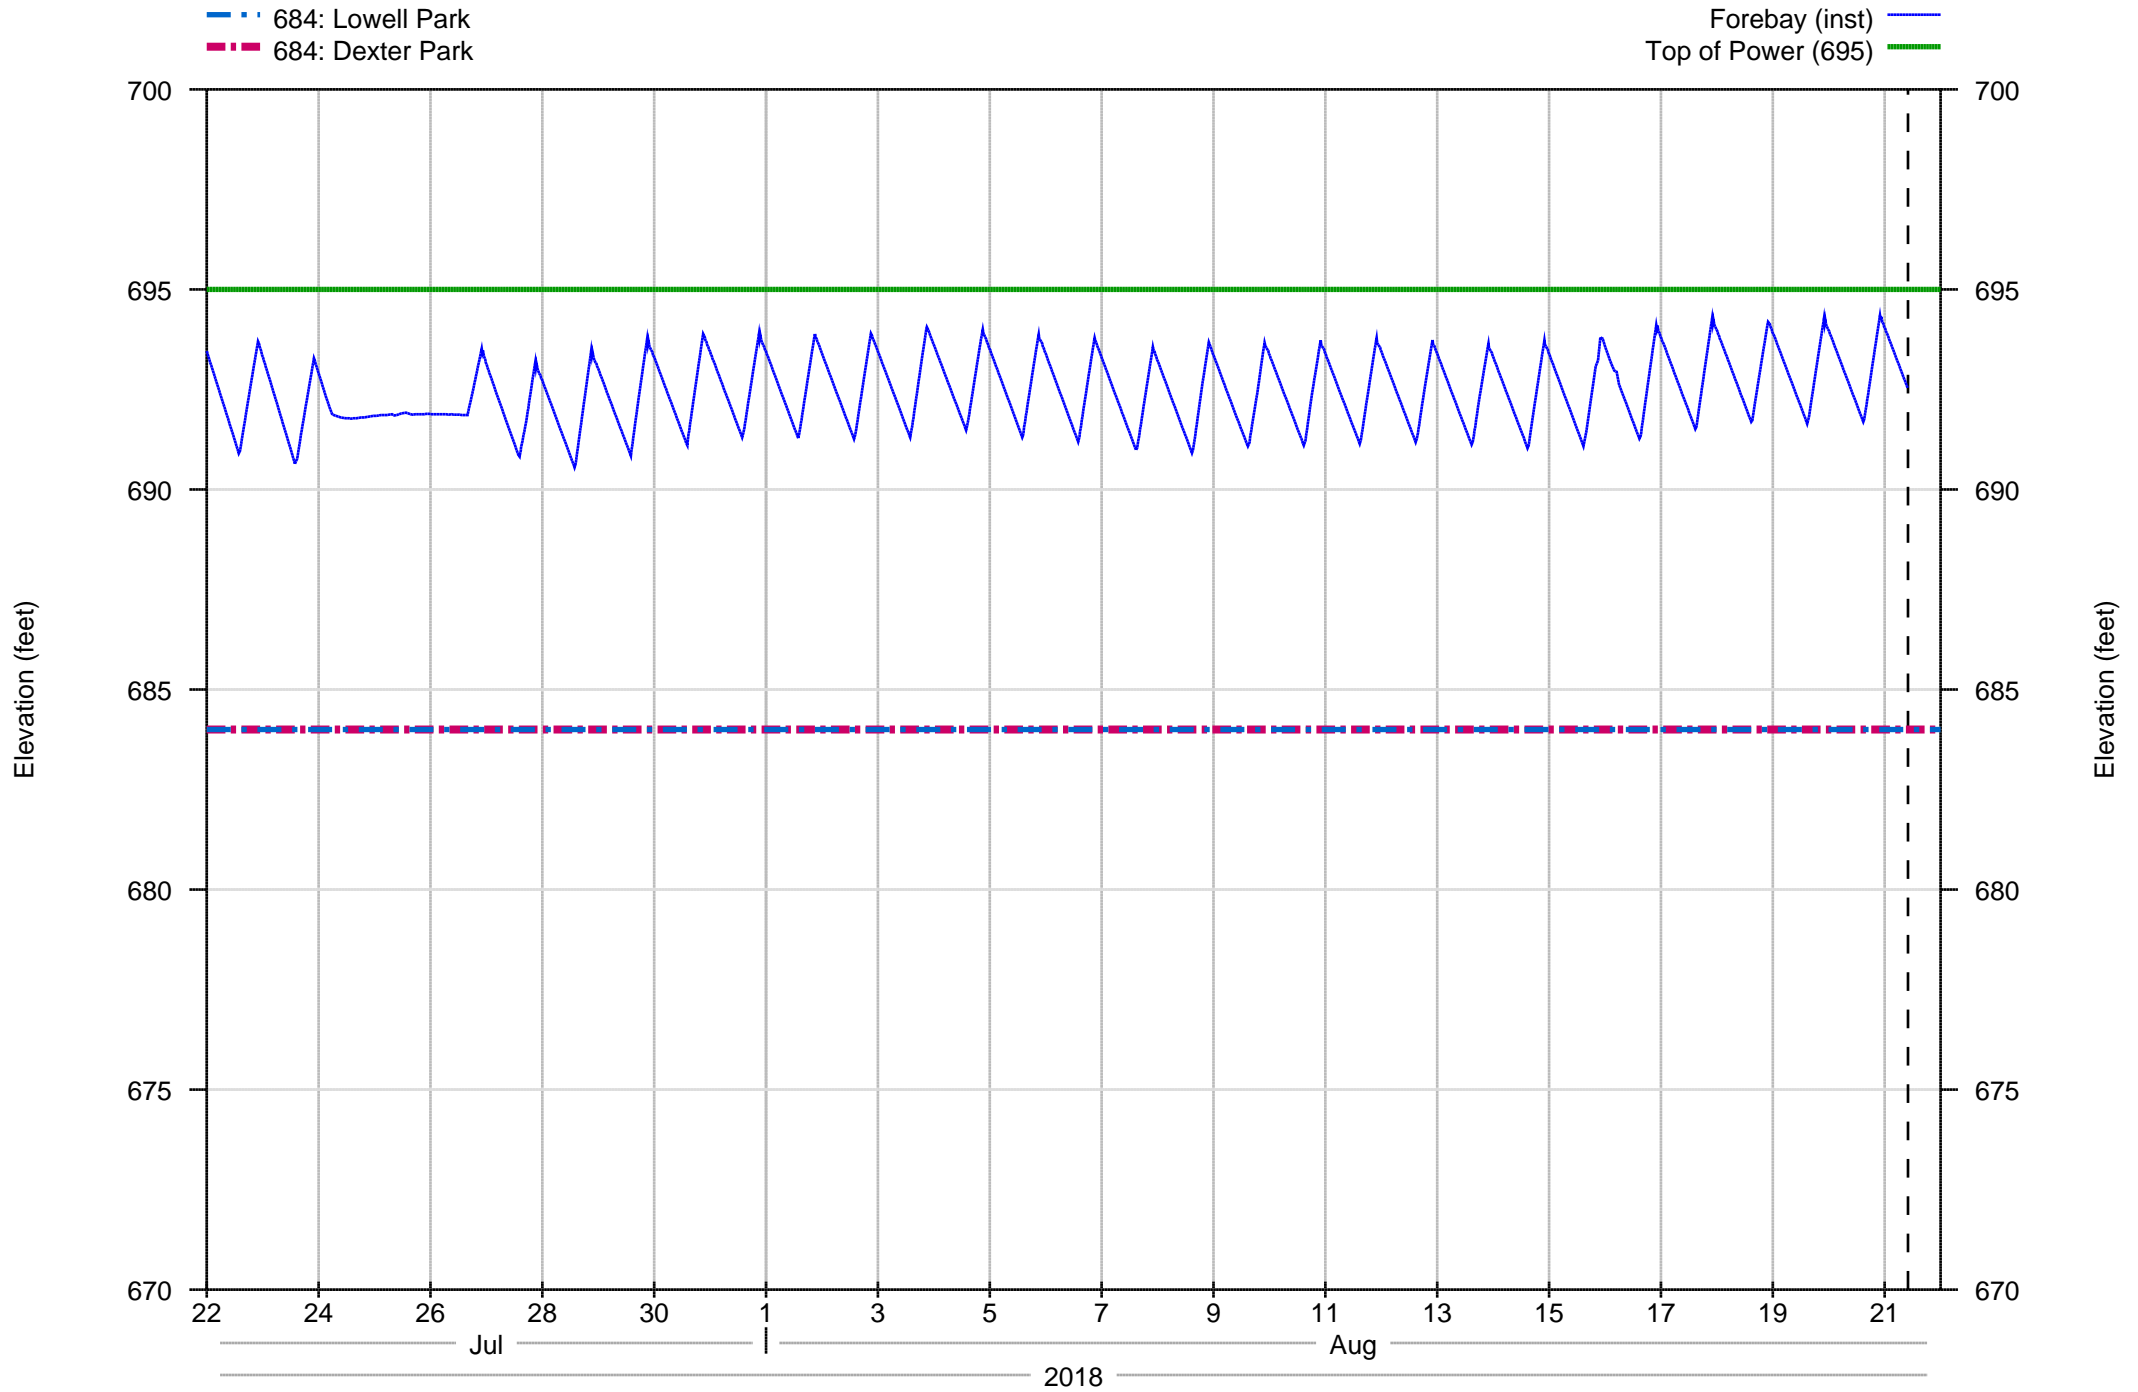

Dexter Boat Ramps - 30 days

Dexter Detail - 7 days

Dexter Detail - 30 days

Dexter Project Annual

Dexter Project Temperatures - 7 days

- DEXO - Instantaneous
- Max State Target
- Min State Target

Dexter Project Temperatures - 365 days