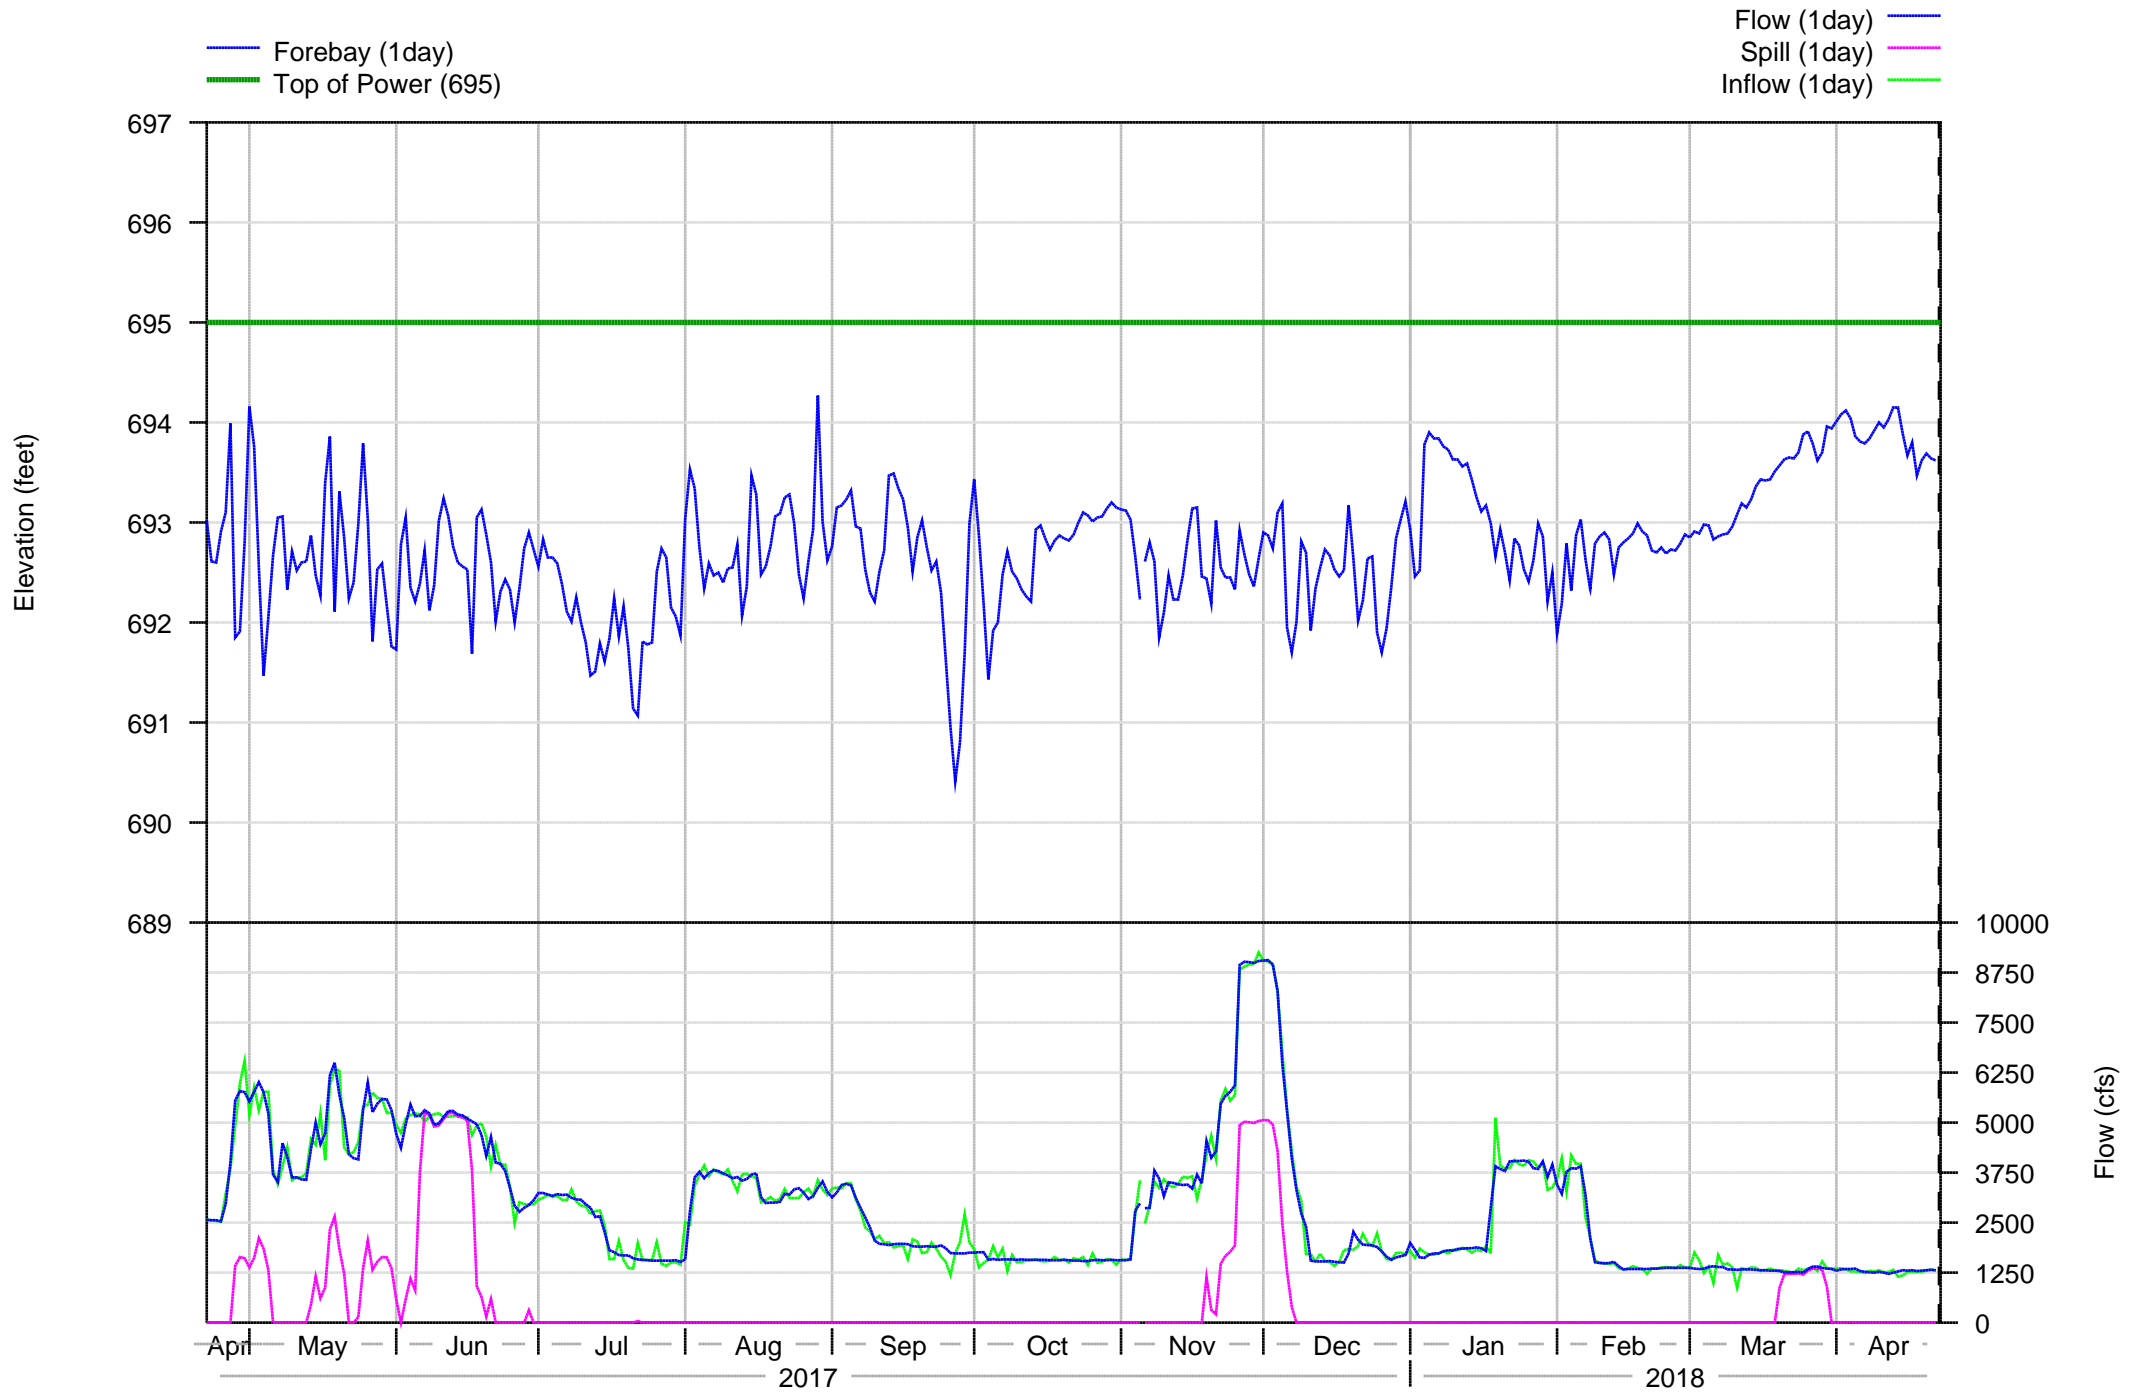

Dexter Boat Ramps - 30 days

Dexter Detail - 7 days

Dexter Detail - 30 days

Dexter Project Annual

Dexter Project Temperatures - 7 days

- DEXO - Instantaneous
- Max State Target
- Min State Target

Dexter Project Temperatures - 365 days

- DEXO - Instantaneous (1day)
- Max State Target
- Min State Target