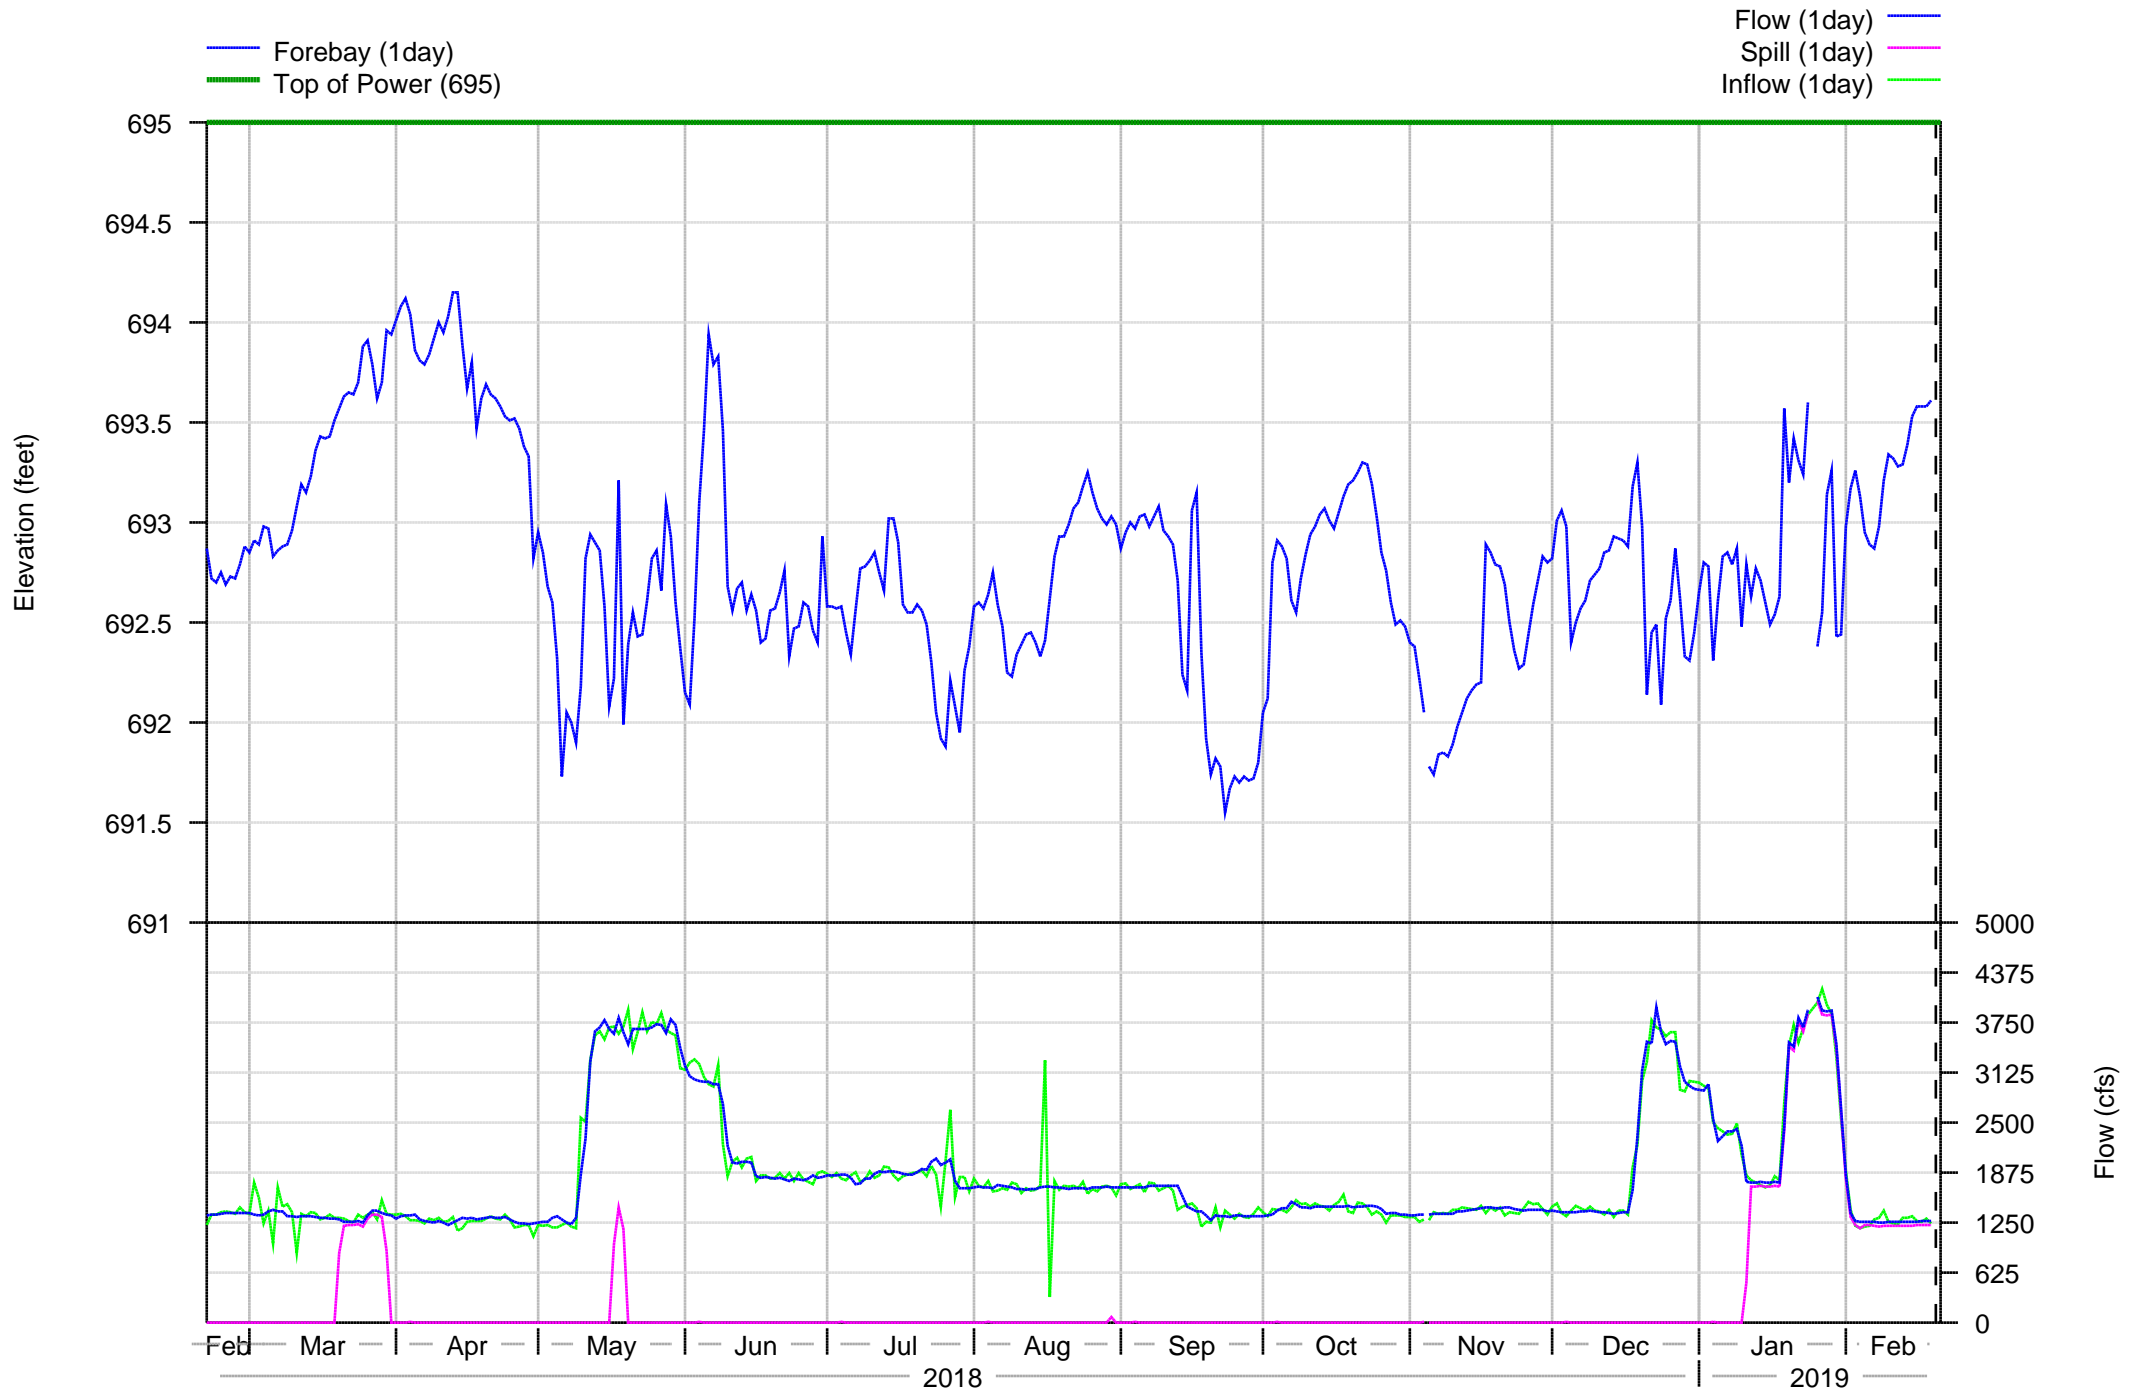

Dexter Boat Ramps - 30 days

Dexter Detail - 7 days

Dexter Detail - 30 days

Dexter Project Annual

Dexter Project Temperatures - 7 days

- DEXO - Instantaneous
- Max State Target
- Min State Target

Dexter Project Temperatures - 365 days

- DEXO - Instantaneous (1day)
- Max State Target
- Min State Target