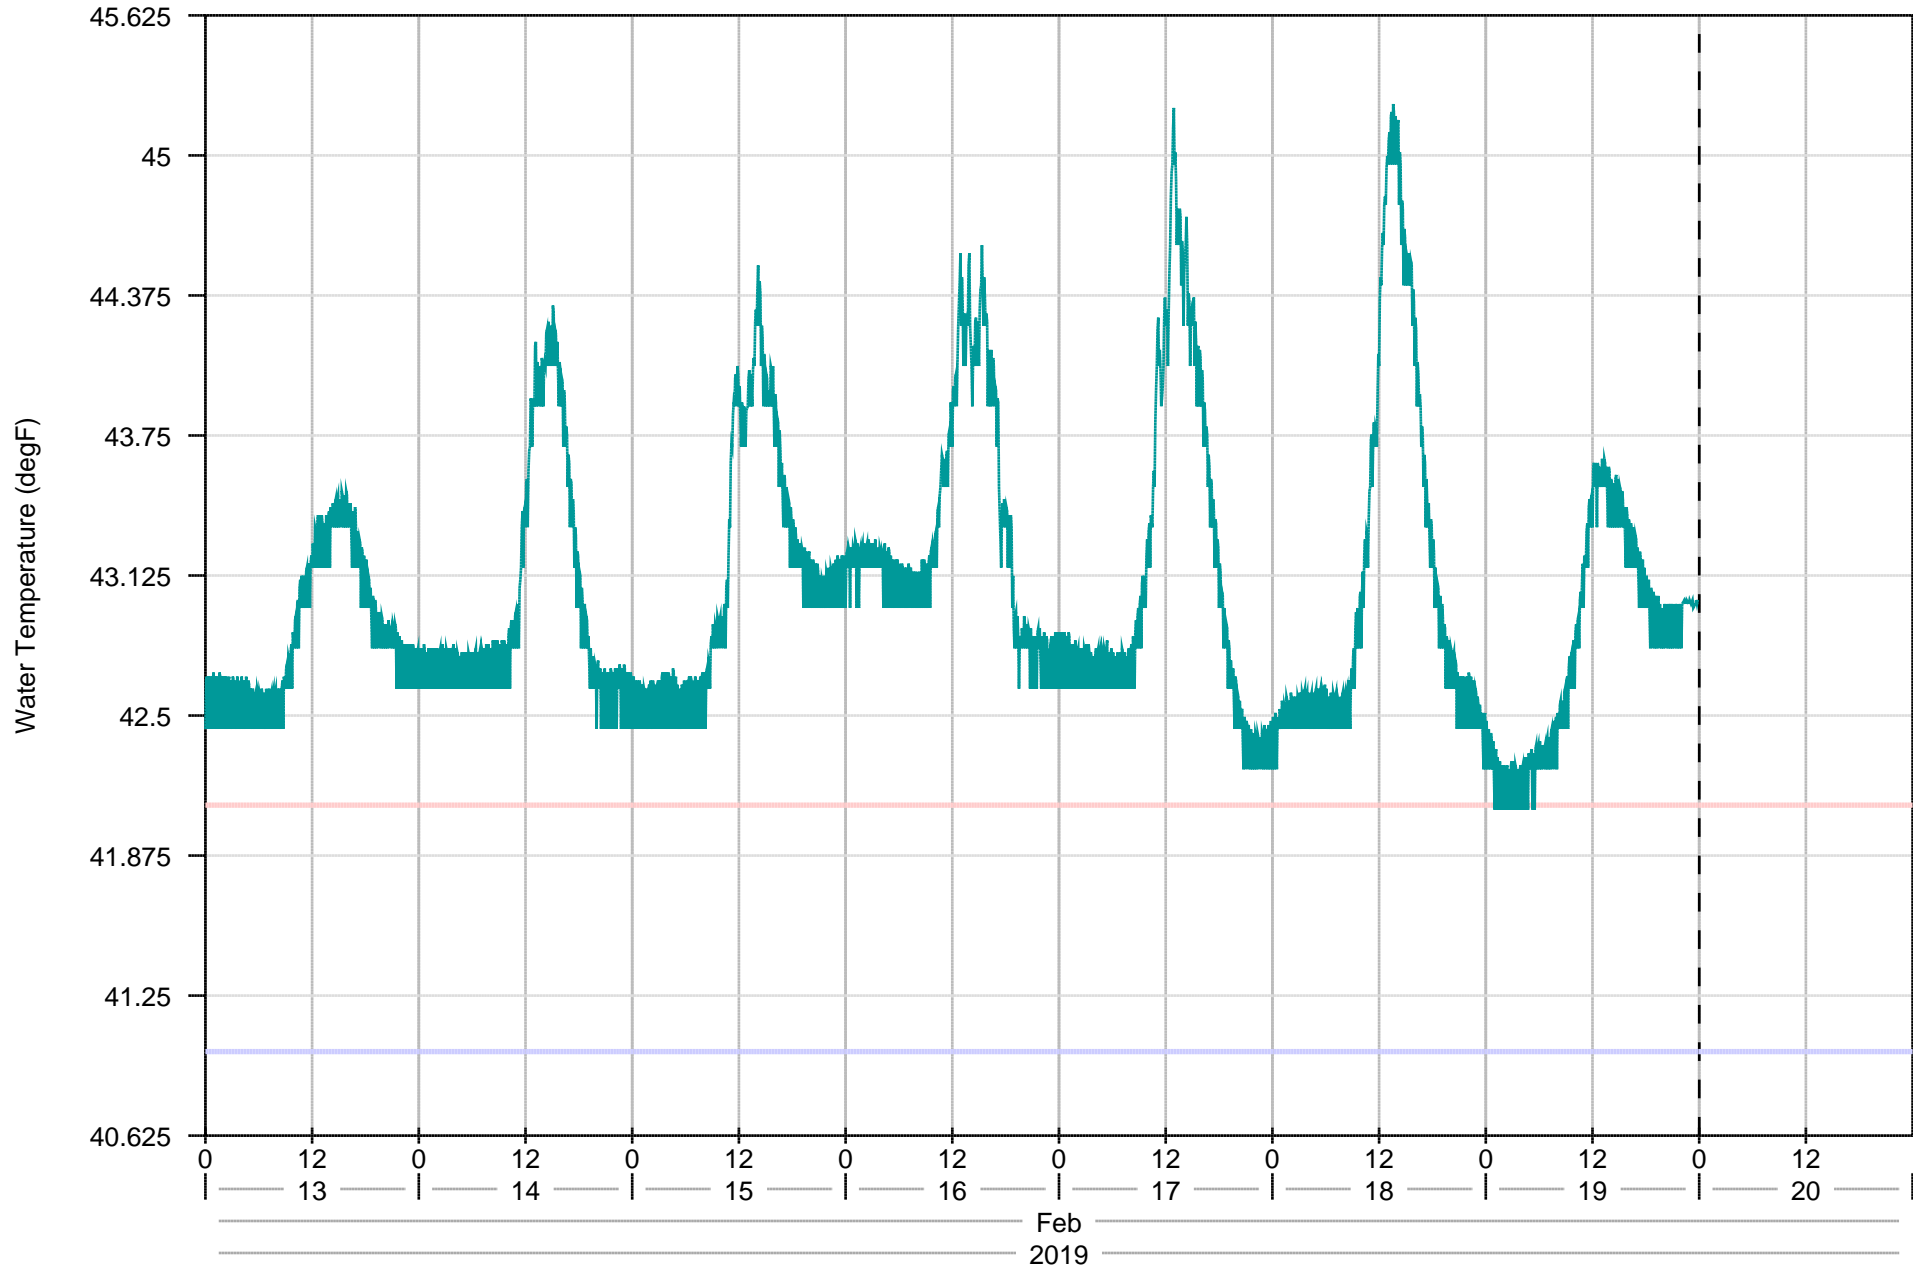

Dexter Boat Ramps - 30 days

Dexter Detail - 7 days

Dexter Detail - 30 days

Dexter Project Annual

Dexter Project Temperatures - 7 days

- DEXO - Instantaneous
- Max State Target
- Min State Target

Dexter Project Temperatures - 365 days

- DEXO - Instantaneous (1day)
- Max State Target
- Min State Target