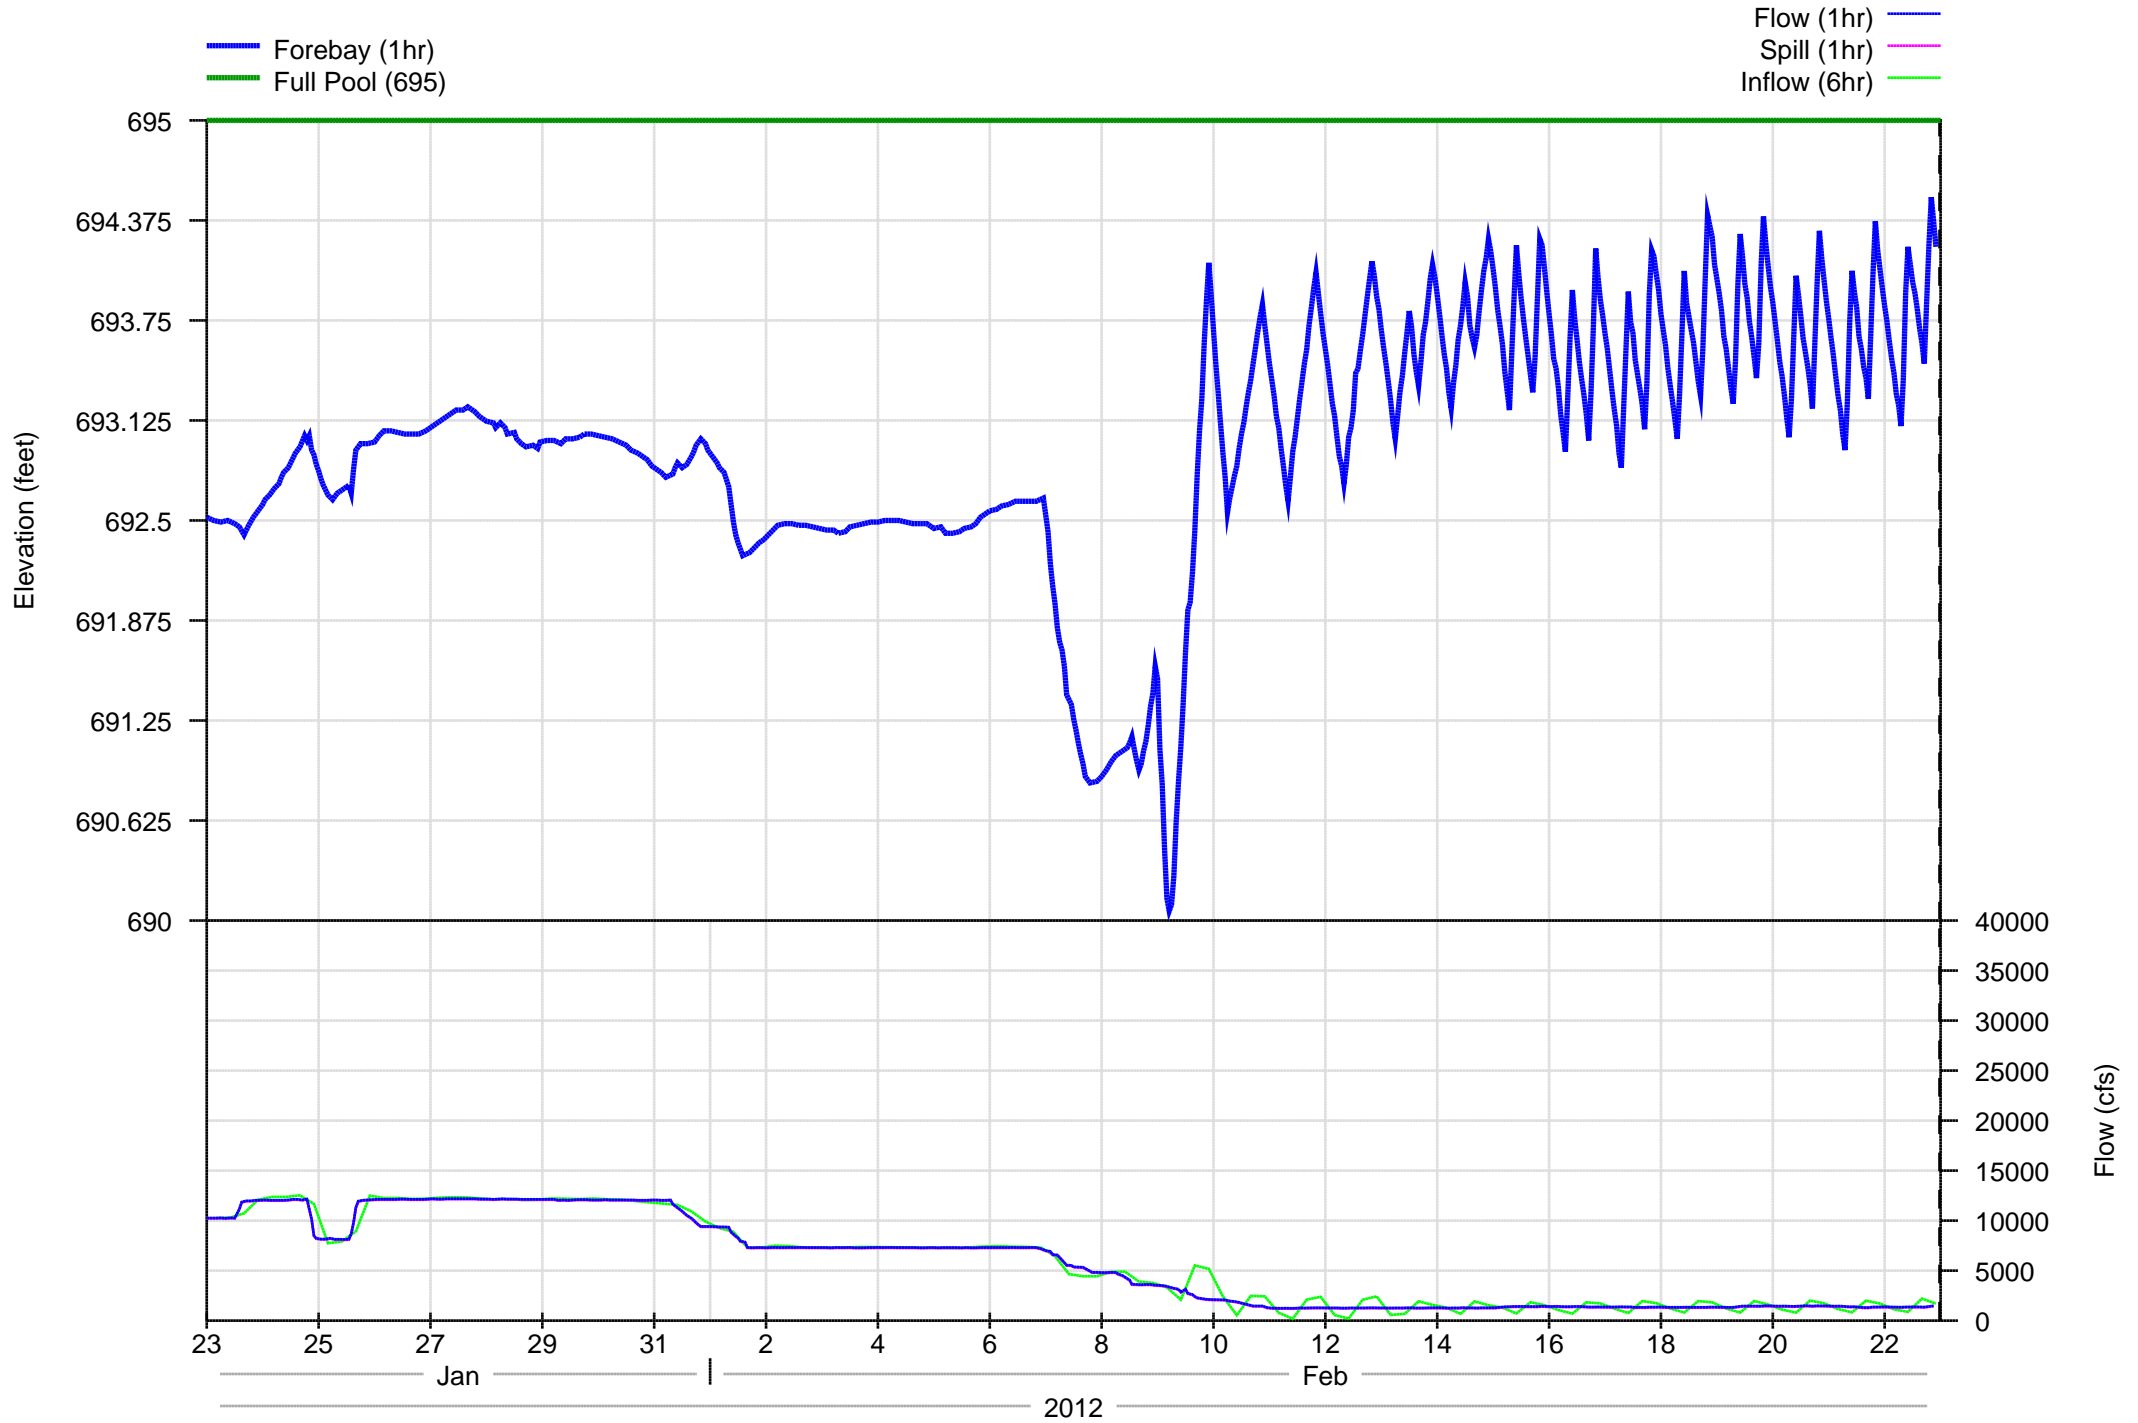

Dexter Detail - 30 days

Dexter Project Temperatures - 30 days

Dexter Boat Ramps - 30 days