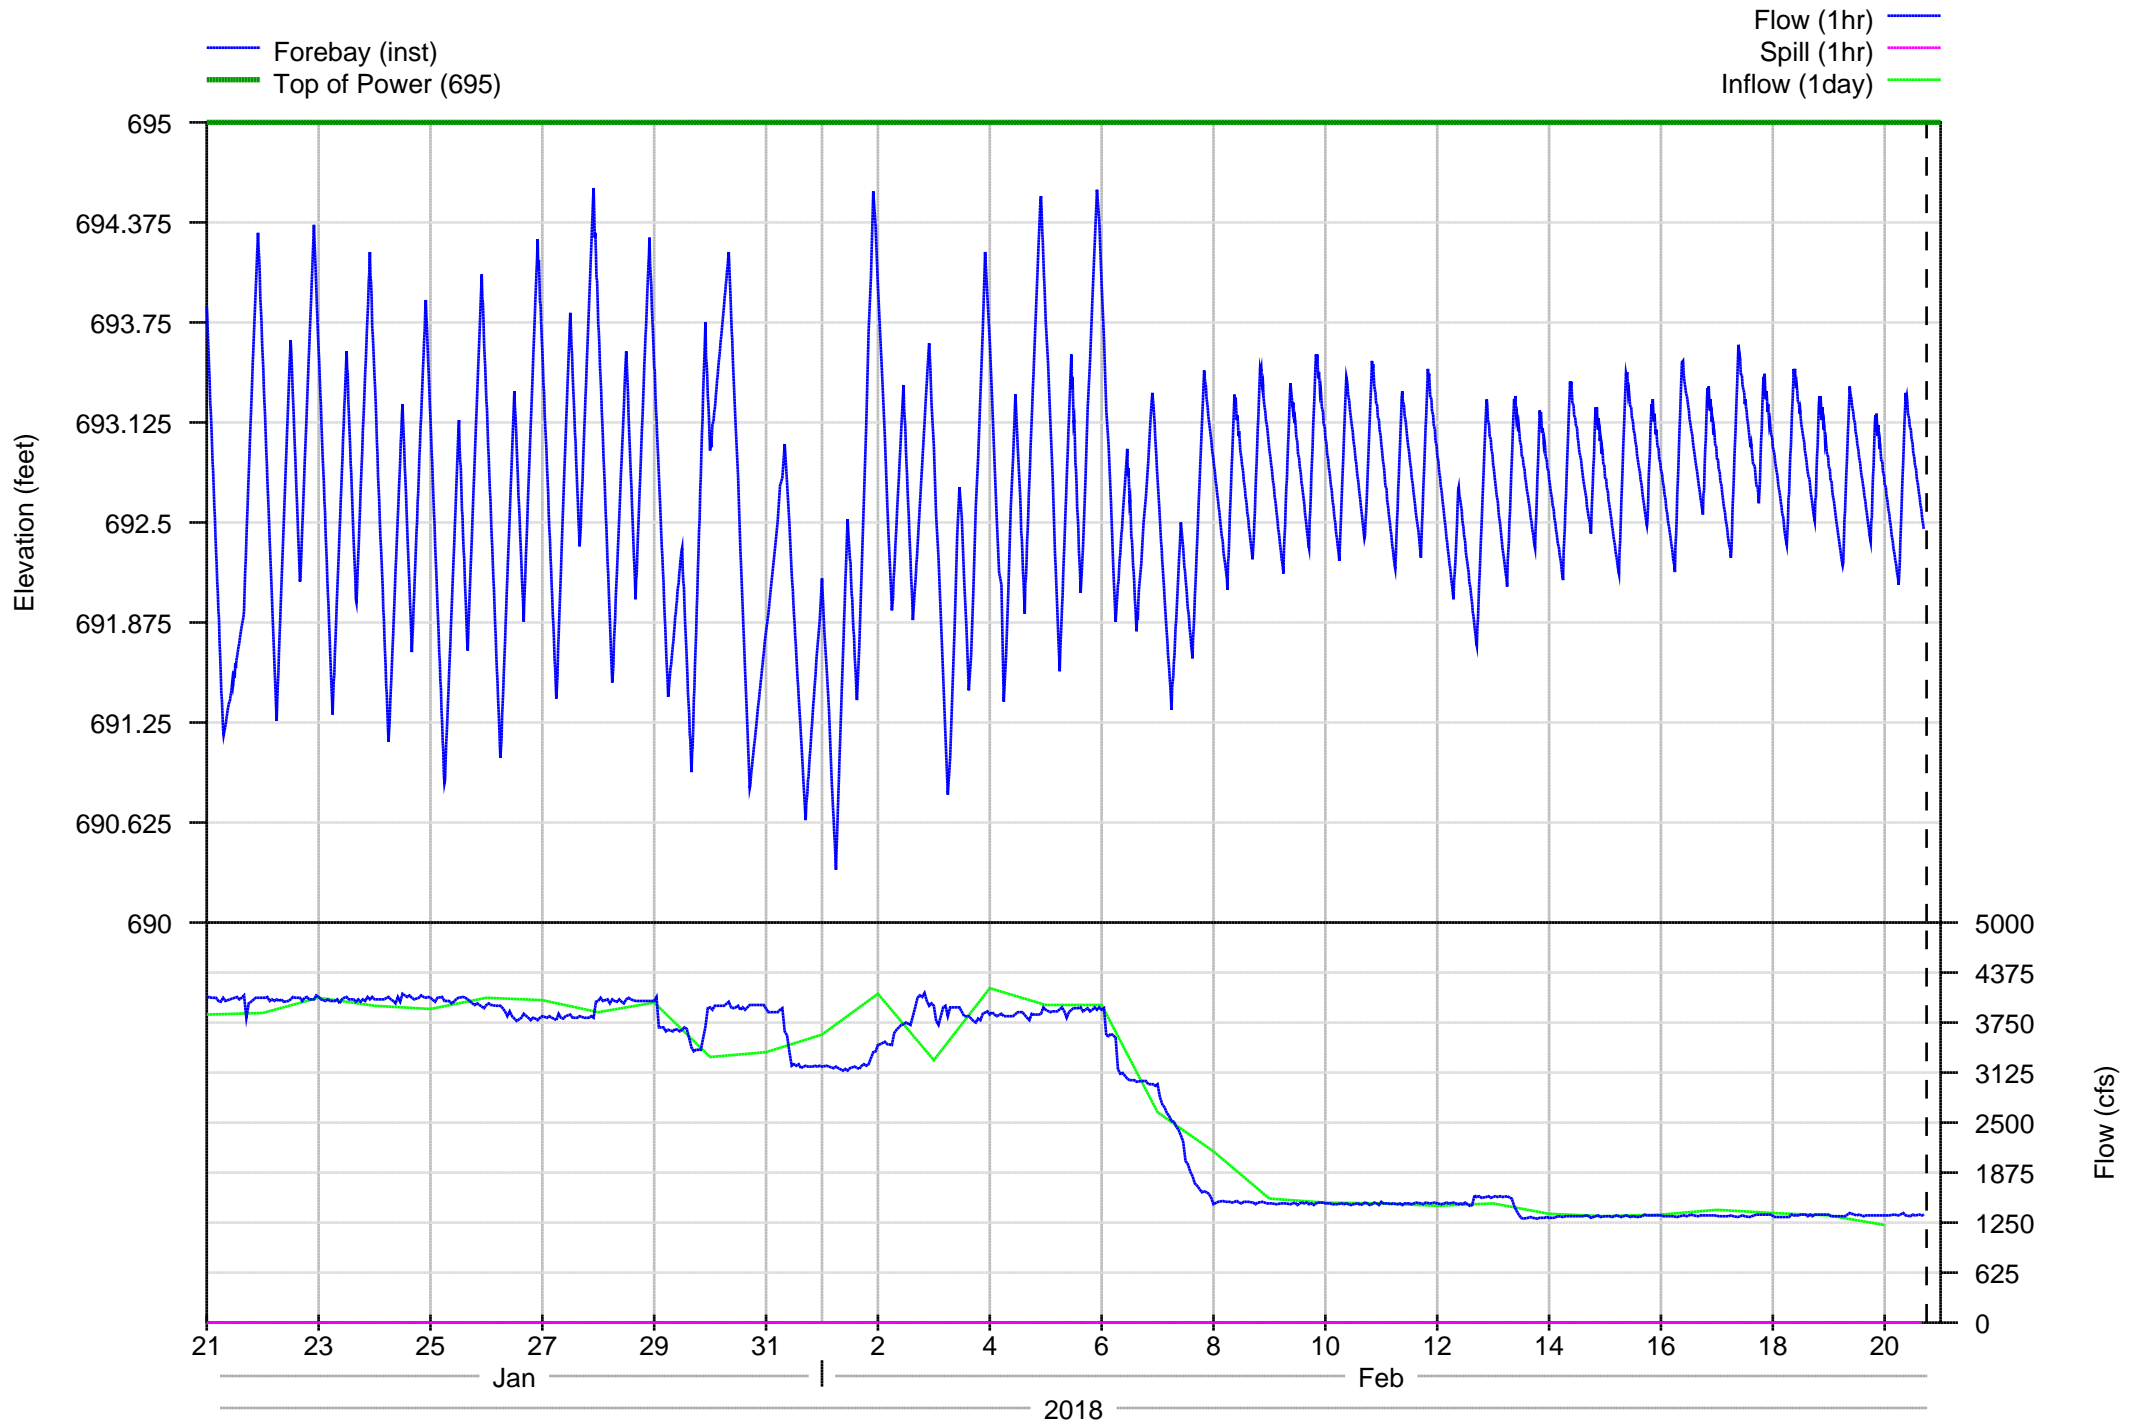

Dexter Boat Ramps - 30 days

Dexter Detail - 7 days

Dexter Detail - 30 days

Dexter Project Annual

Dexter Project Temperatures - 7 days

- DEXO - Instantaneous
- Max State Target
- Min State Target

Dexter Project Temperatures - 365 days

- DEXO - Instantaneous (1day)
- Max State Target
- Min State Target