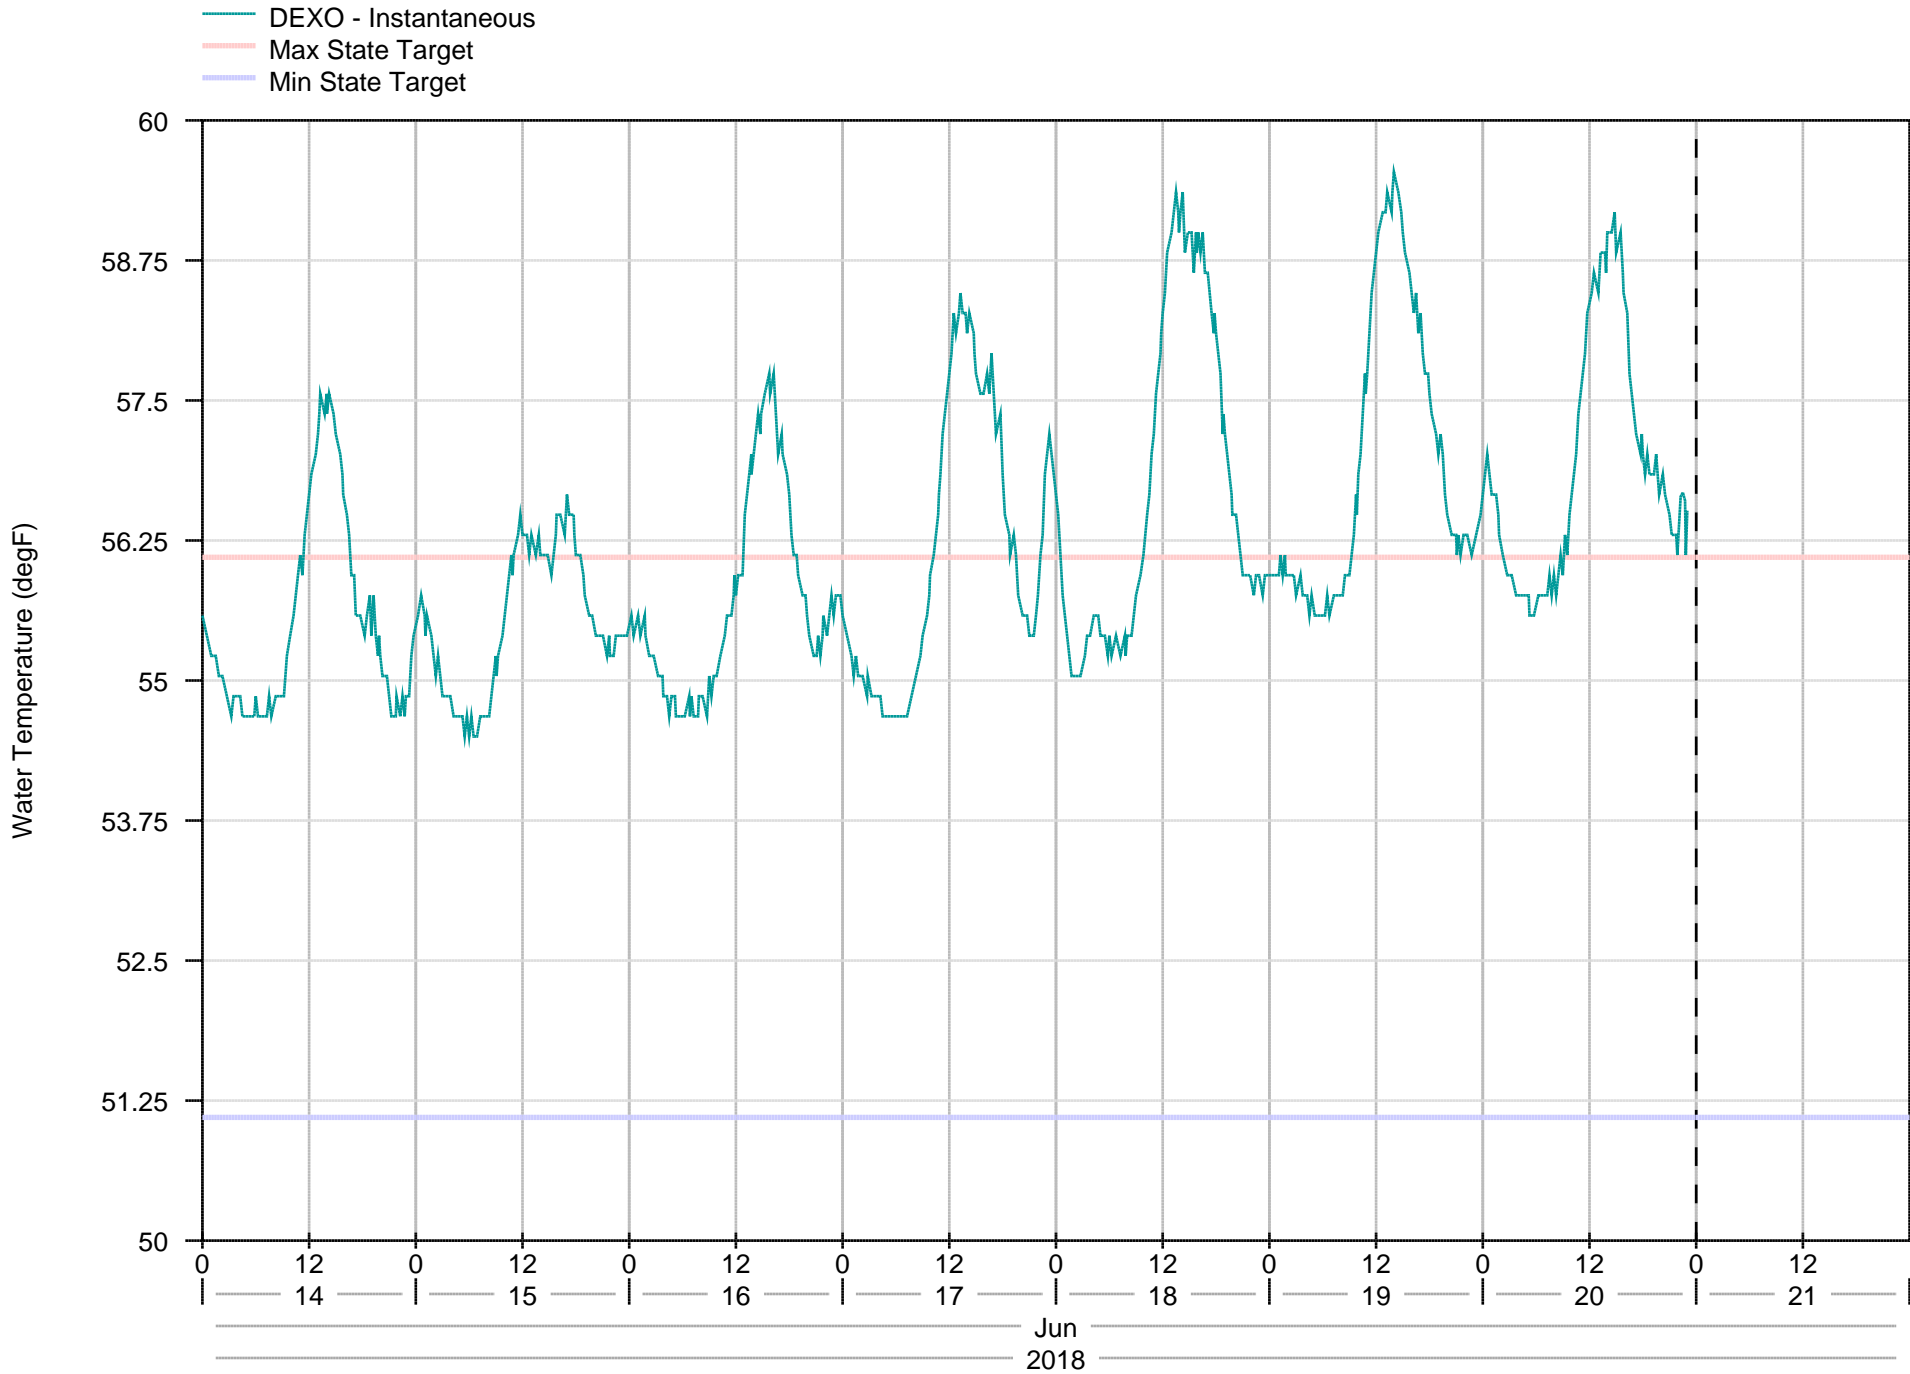

# Dexter Detail - 7 days

# Dexter Detail - 30 days

# Dexter Project Temperatures - 7 days

# Dexter Project Temperatures - 365 days

- DEXO - Instantaneous (1day)
- Max State Target
- Min State Target