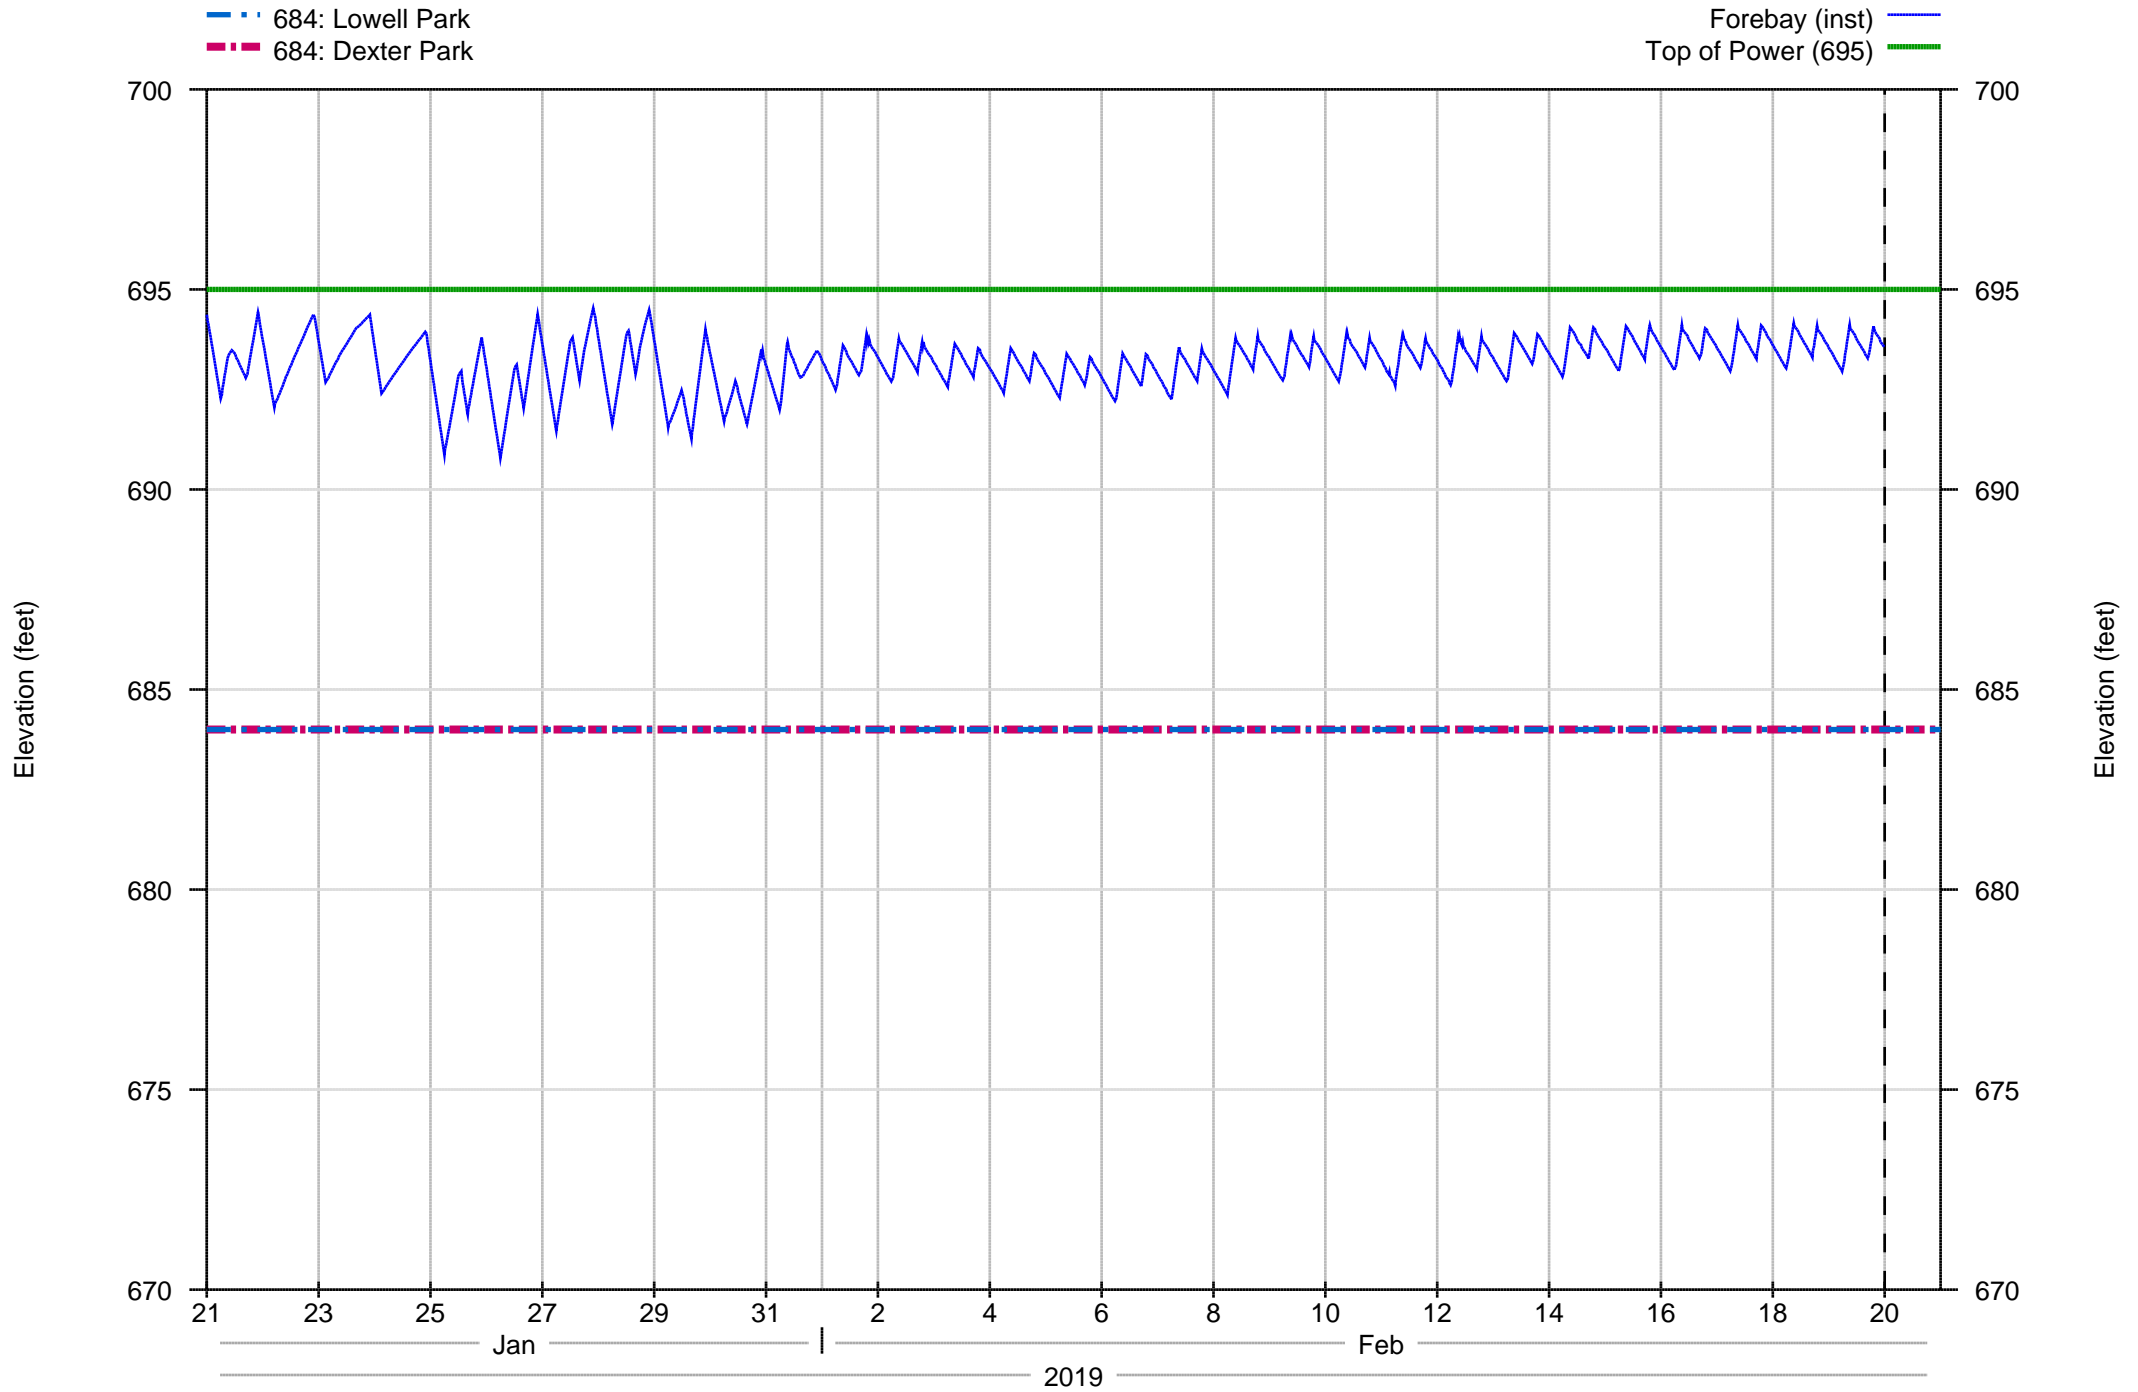

Dexter Boat Ramps - 30 days

Dexter Detail - 7 days

Dexter Detail - 30 days

Dexter Project Annual

Dexter Project Temperatures - 7 days

- DEXO - Instantaneous
- Max State Target
- Min State Target

Dexter Project Temperatures - 365 days

- DEXO - Instantaneous (1day)
- Max State Target
- Min State Target