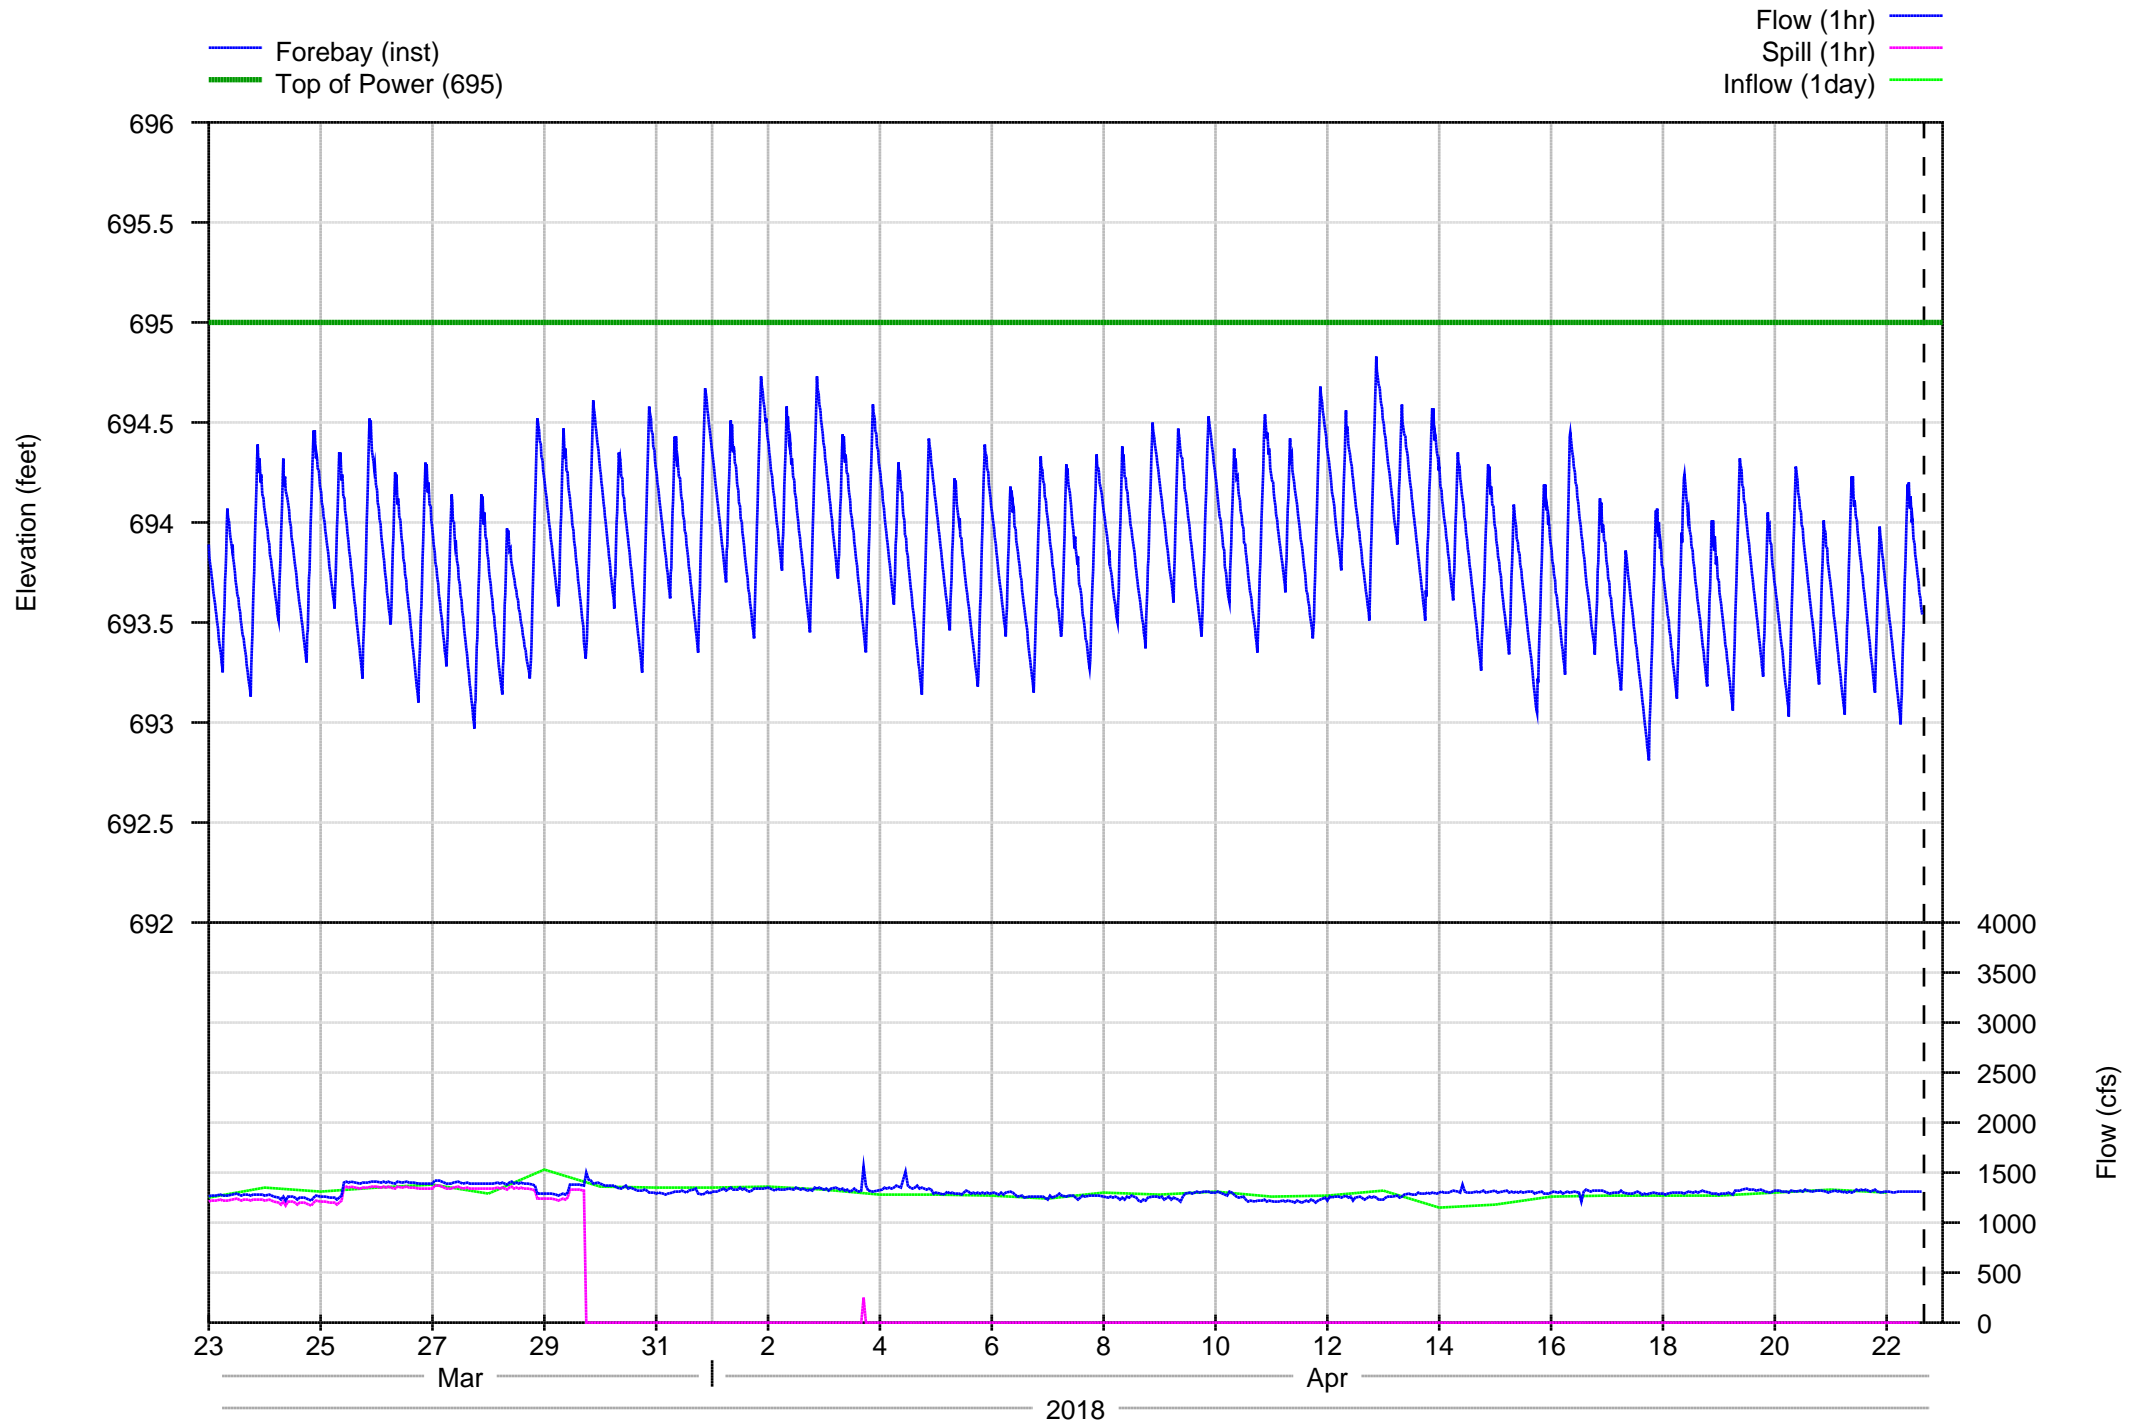

Dexter Boat Ramps - 30 days

Dexter Detail - 7 days

Dexter Detail - 30 days

Dexter Project Annual

Dexter Project Temperatures - 7 days

- DEXO - Instantaneous
- Max State Target
- Min State Target

Dexter Project Temperatures - 365 days

- DEXO - Instantaneous (1day)
- Max State Target
- Min State Target