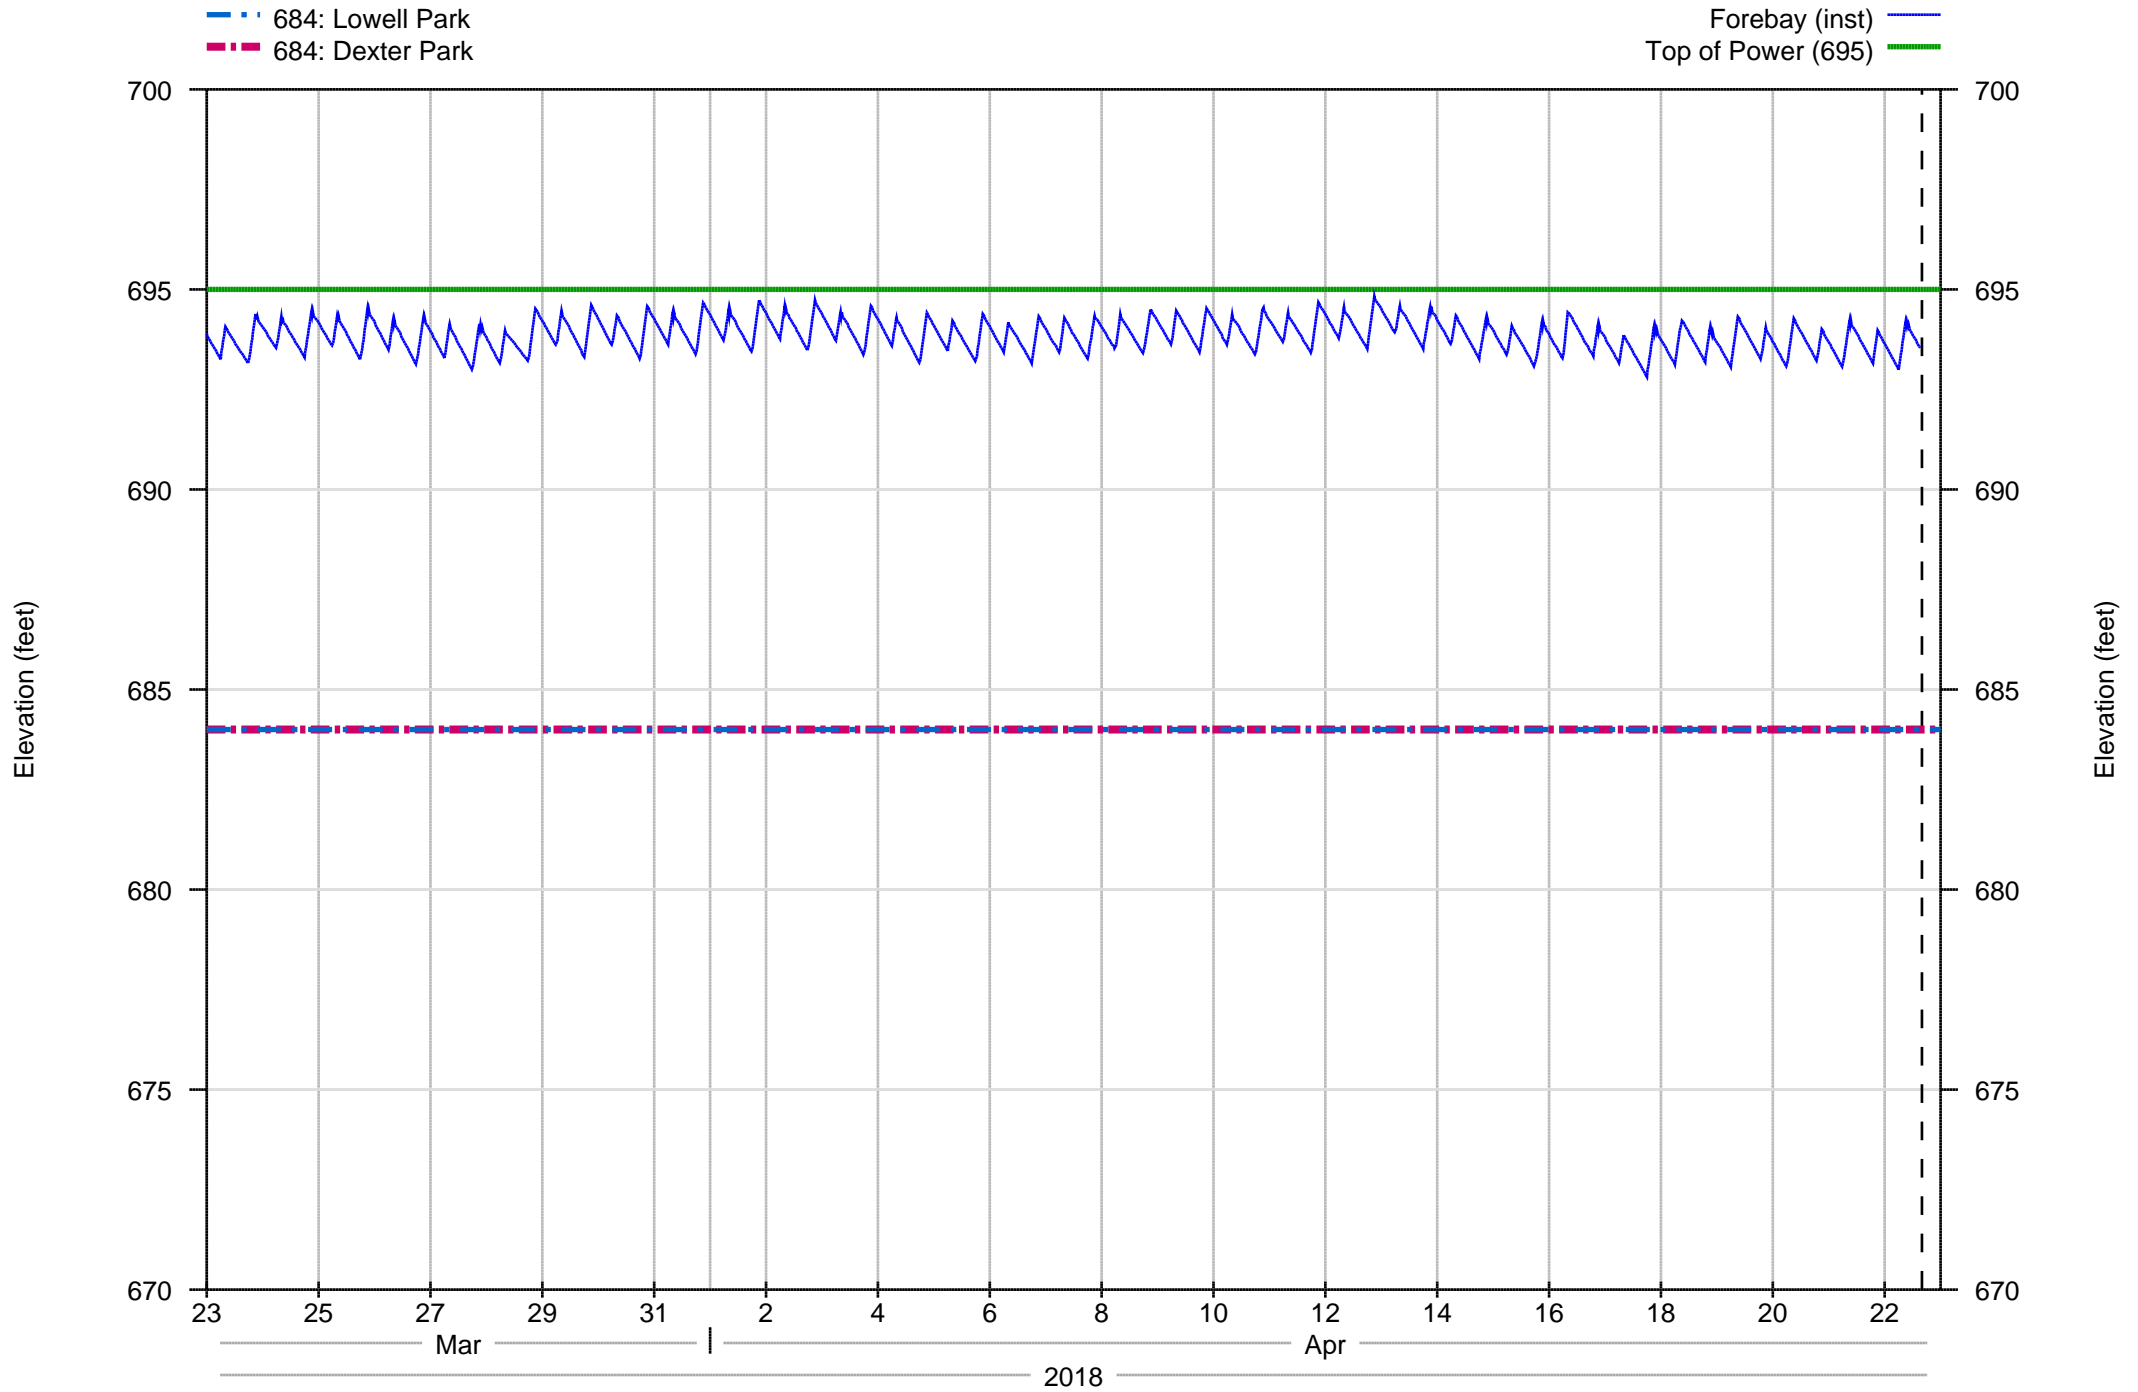

Dexter Boat Ramps - 30 days

Dexter Detail - 7 days

Dexter Detail - 30 days

Dexter Project Annual

Dexter Project Temperatures - 7 days

- DEXO - Instantaneous
- Max State Target
- Min State Target

Dexter Project Temperatures - 365 days

- DEXO - Instantaneous (1day)
- Max State Target
- Min State Target