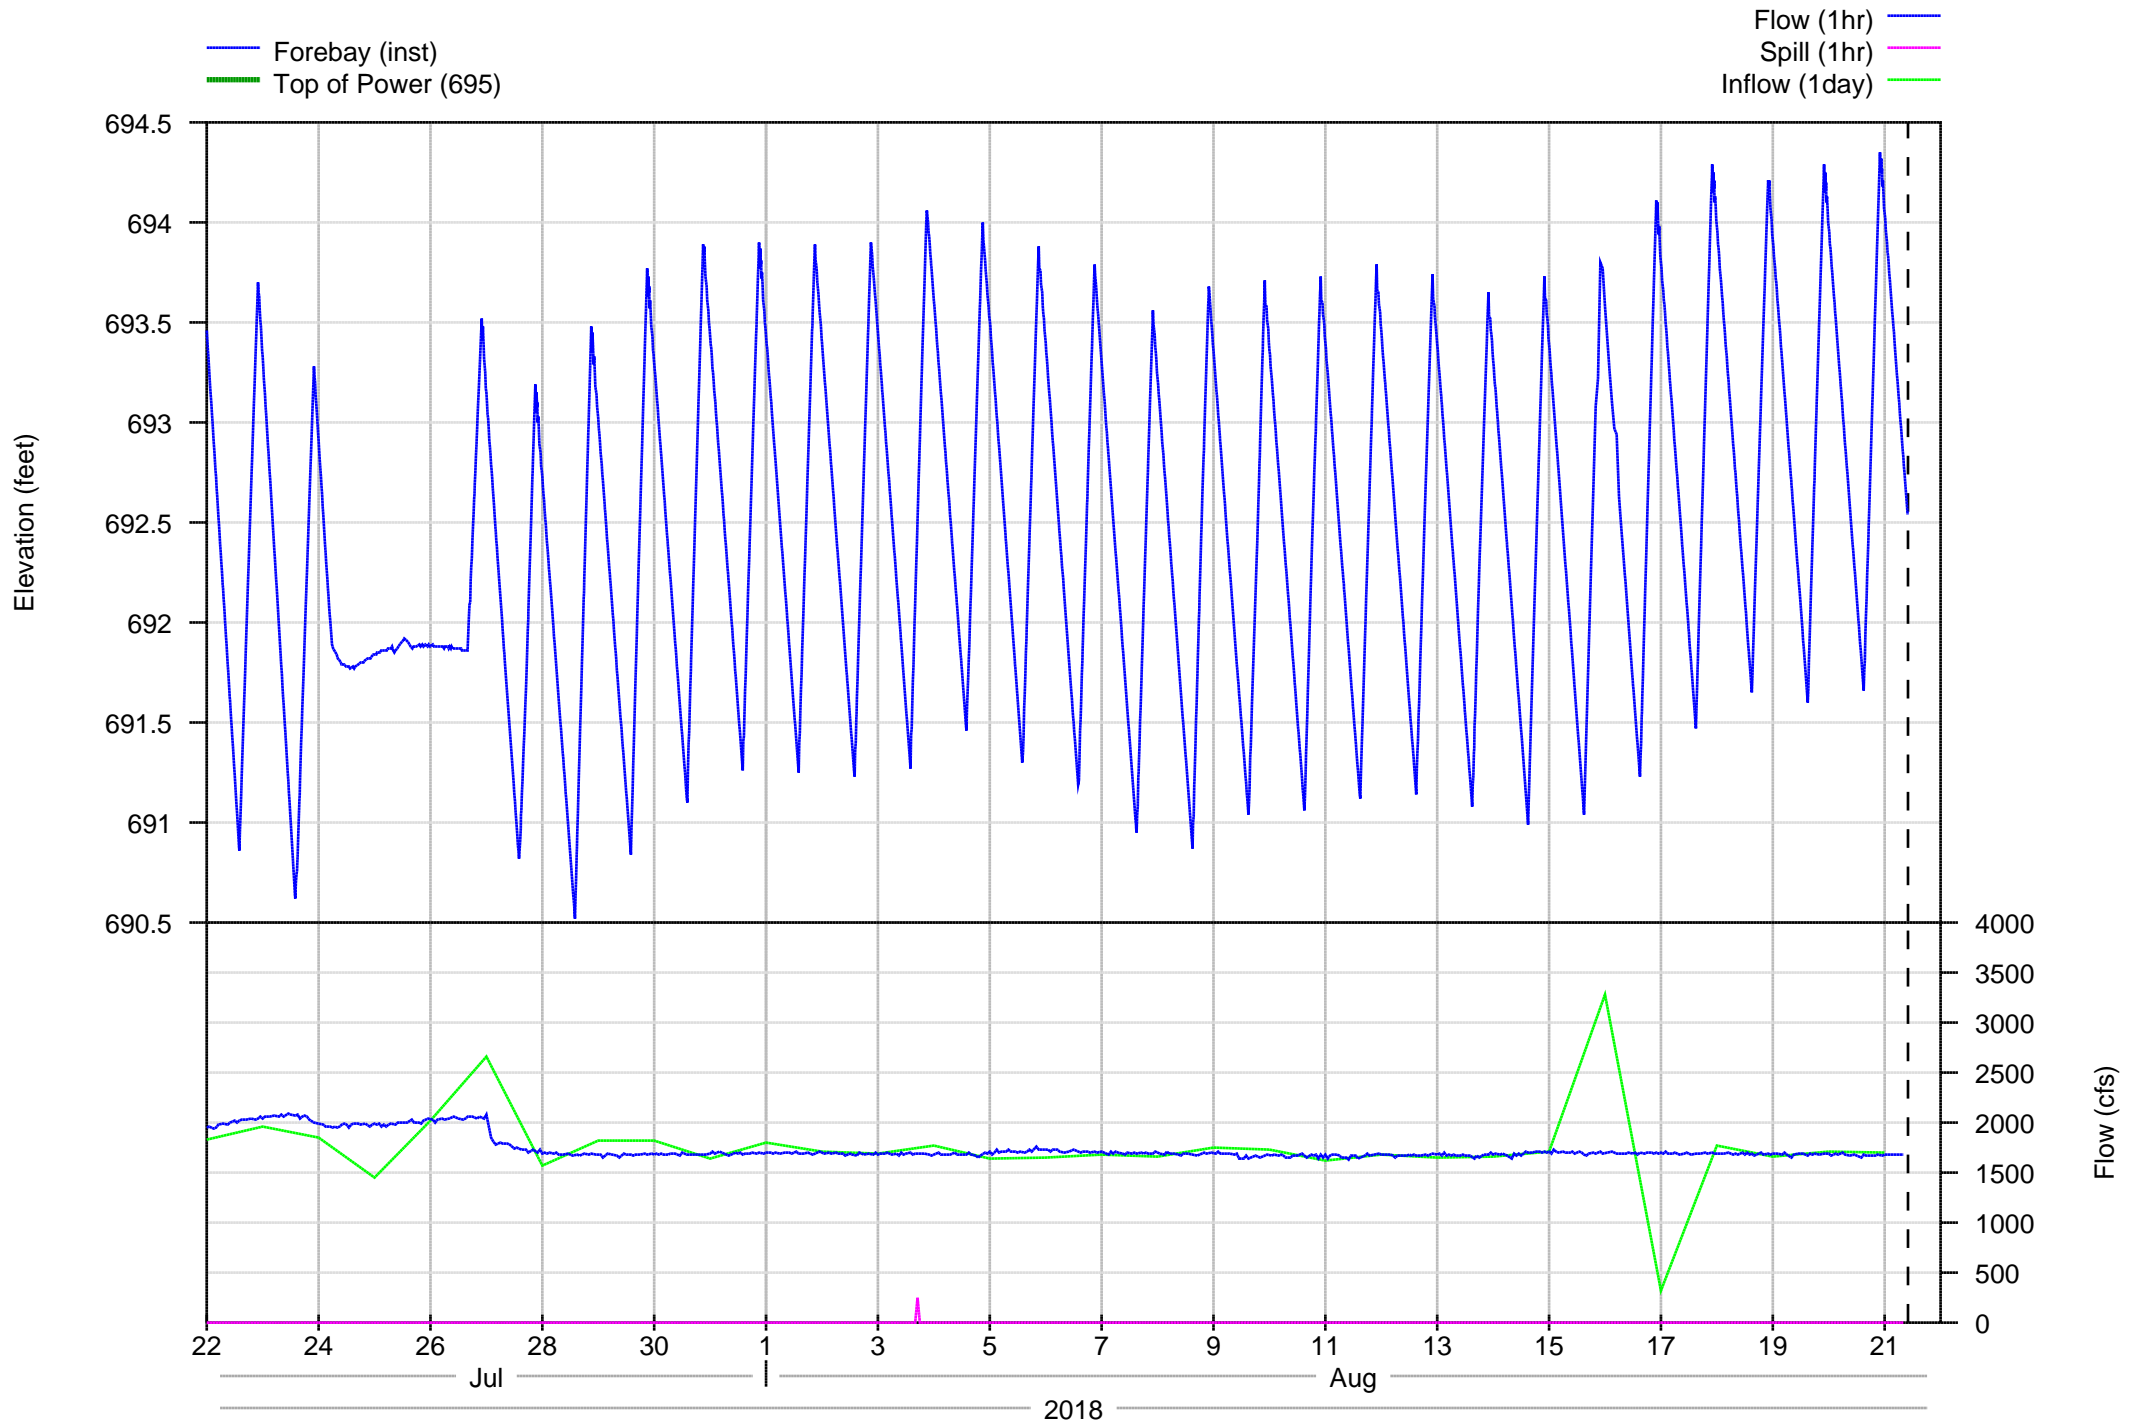

Dexter Boat Ramps - 30 days

Dexter Detail - 7 days

Dexter Detail - 30 days

Dexter Project Annual

Dexter Project Temperatures - 7 days

- DEXO - Instantaneous
- Max State Target
- Min State Target

Dexter Project Temperatures - 365 days