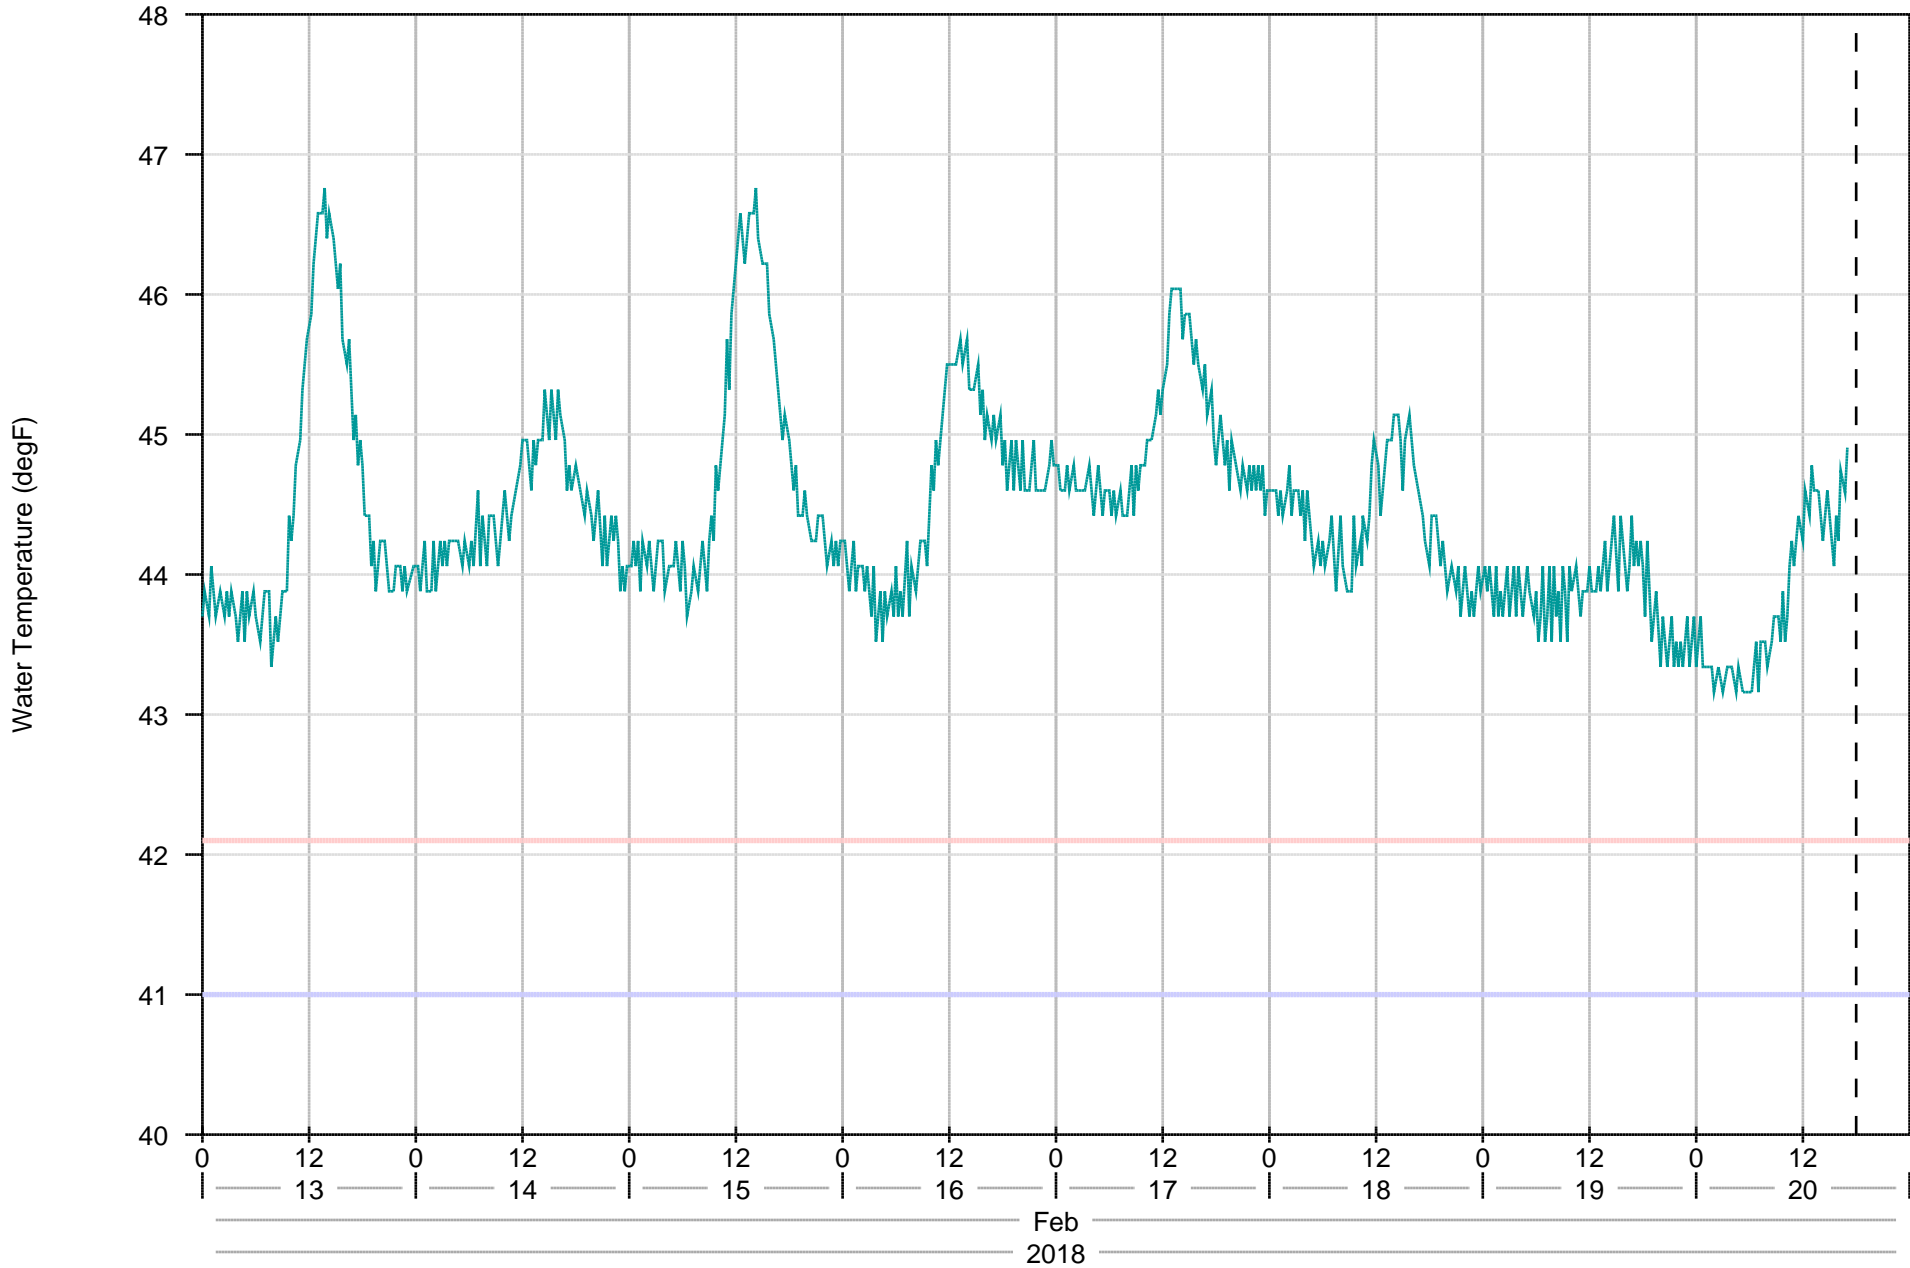

Dexter Boat Ramps - 30 days

Dexter Detail - 7 days

Dexter Detail - 30 days

Dexter Project Annual

Dexter Project Temperatures - 7 days

- DEXO - Instantaneous
- Max State Target
- Min State Target

Dexter Project Temperatures - 365 days

- DEXO - Instantaneous (1day)
- Max State Target
- Min State Target