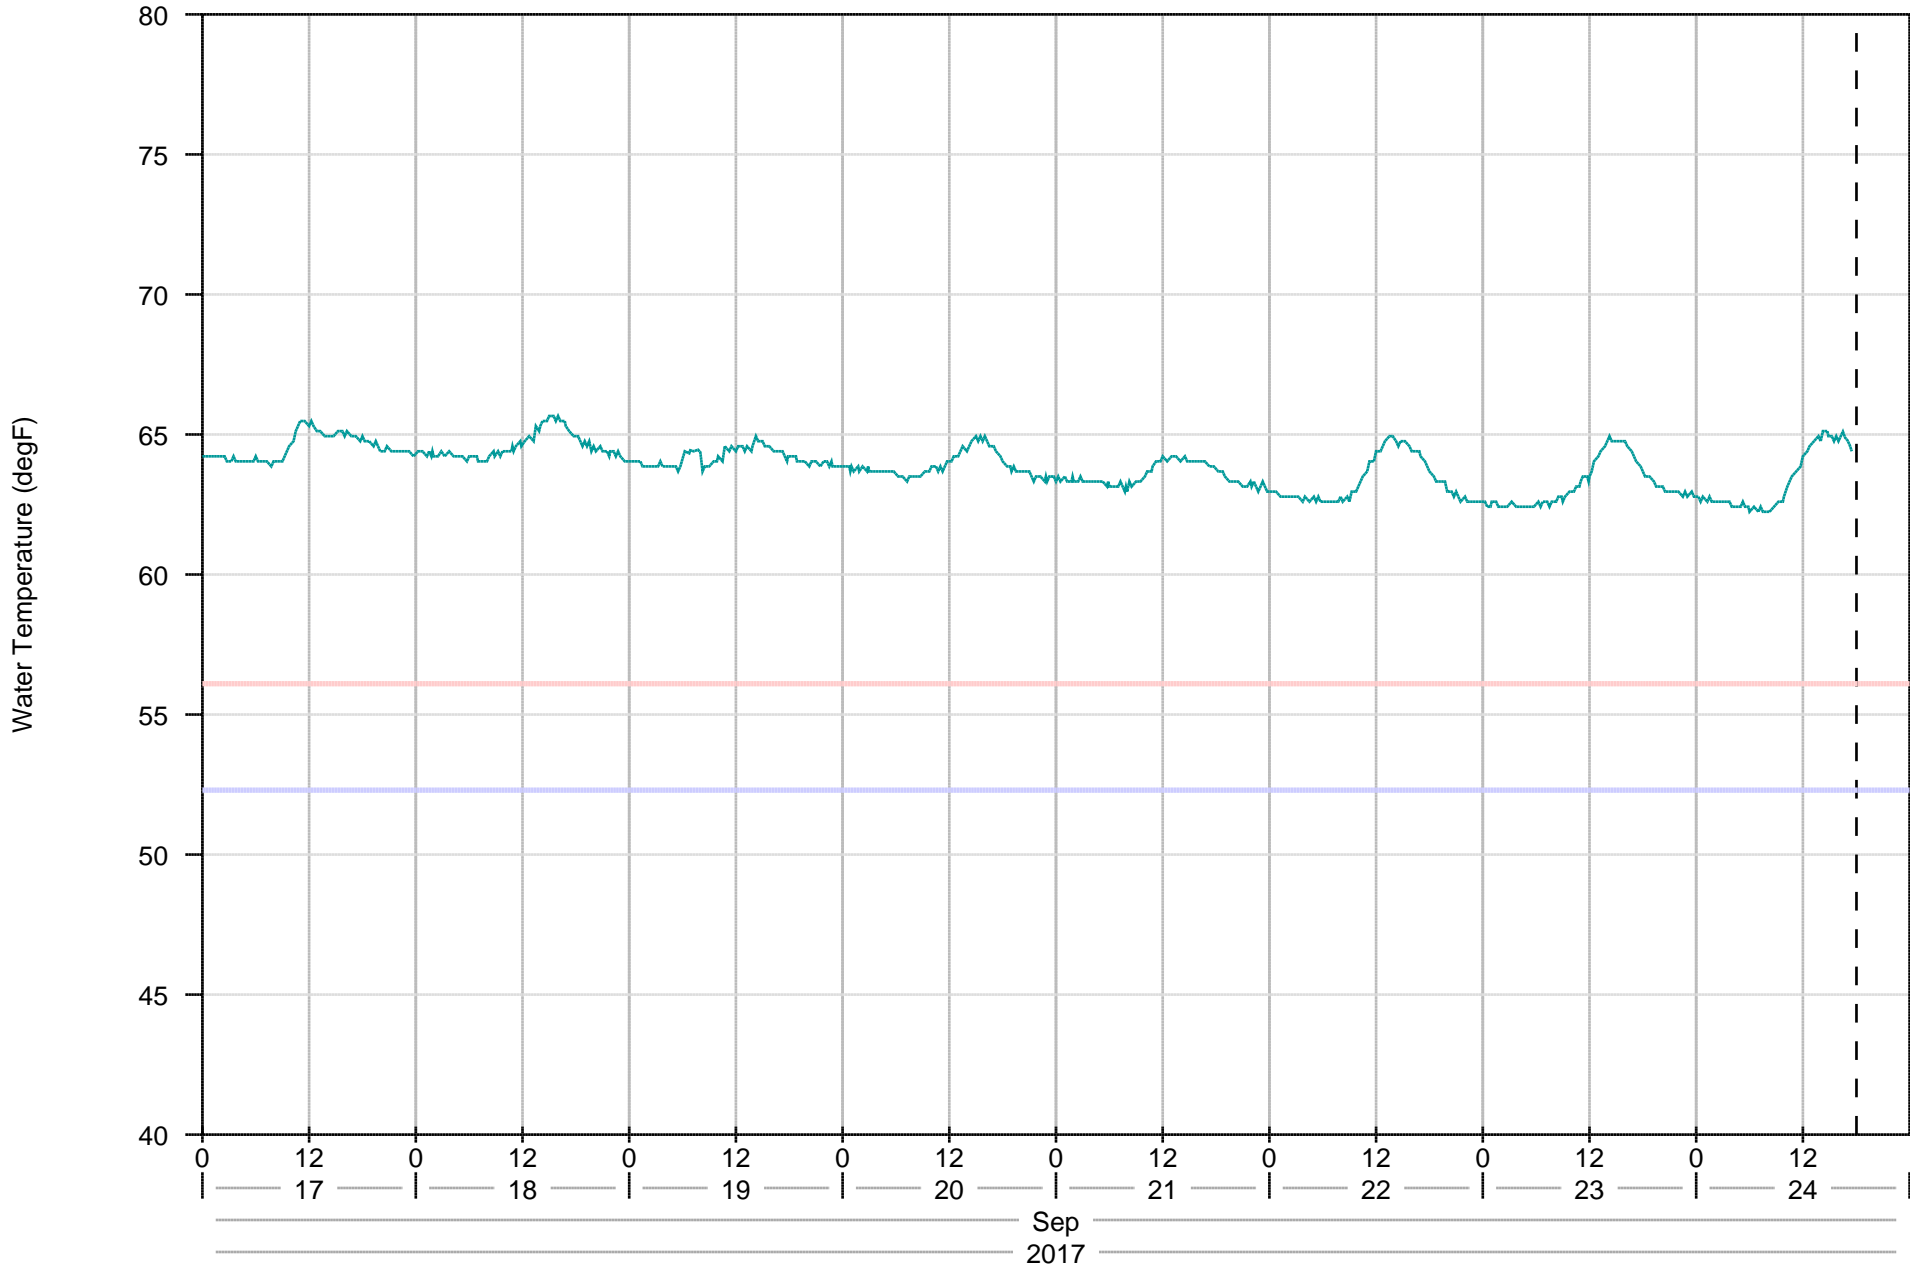

# Dexter Detail - 7 days

# Dexter Detail - 30 days

# Dexter Project Temperatures - 7 days

- DEXO - Instantaneous
- Max State Target
- Min State Target

# Dexter Project Temperatures - 365 days

- DEXO - Instantaneous (1day)
- Max State Target
- Min State Target