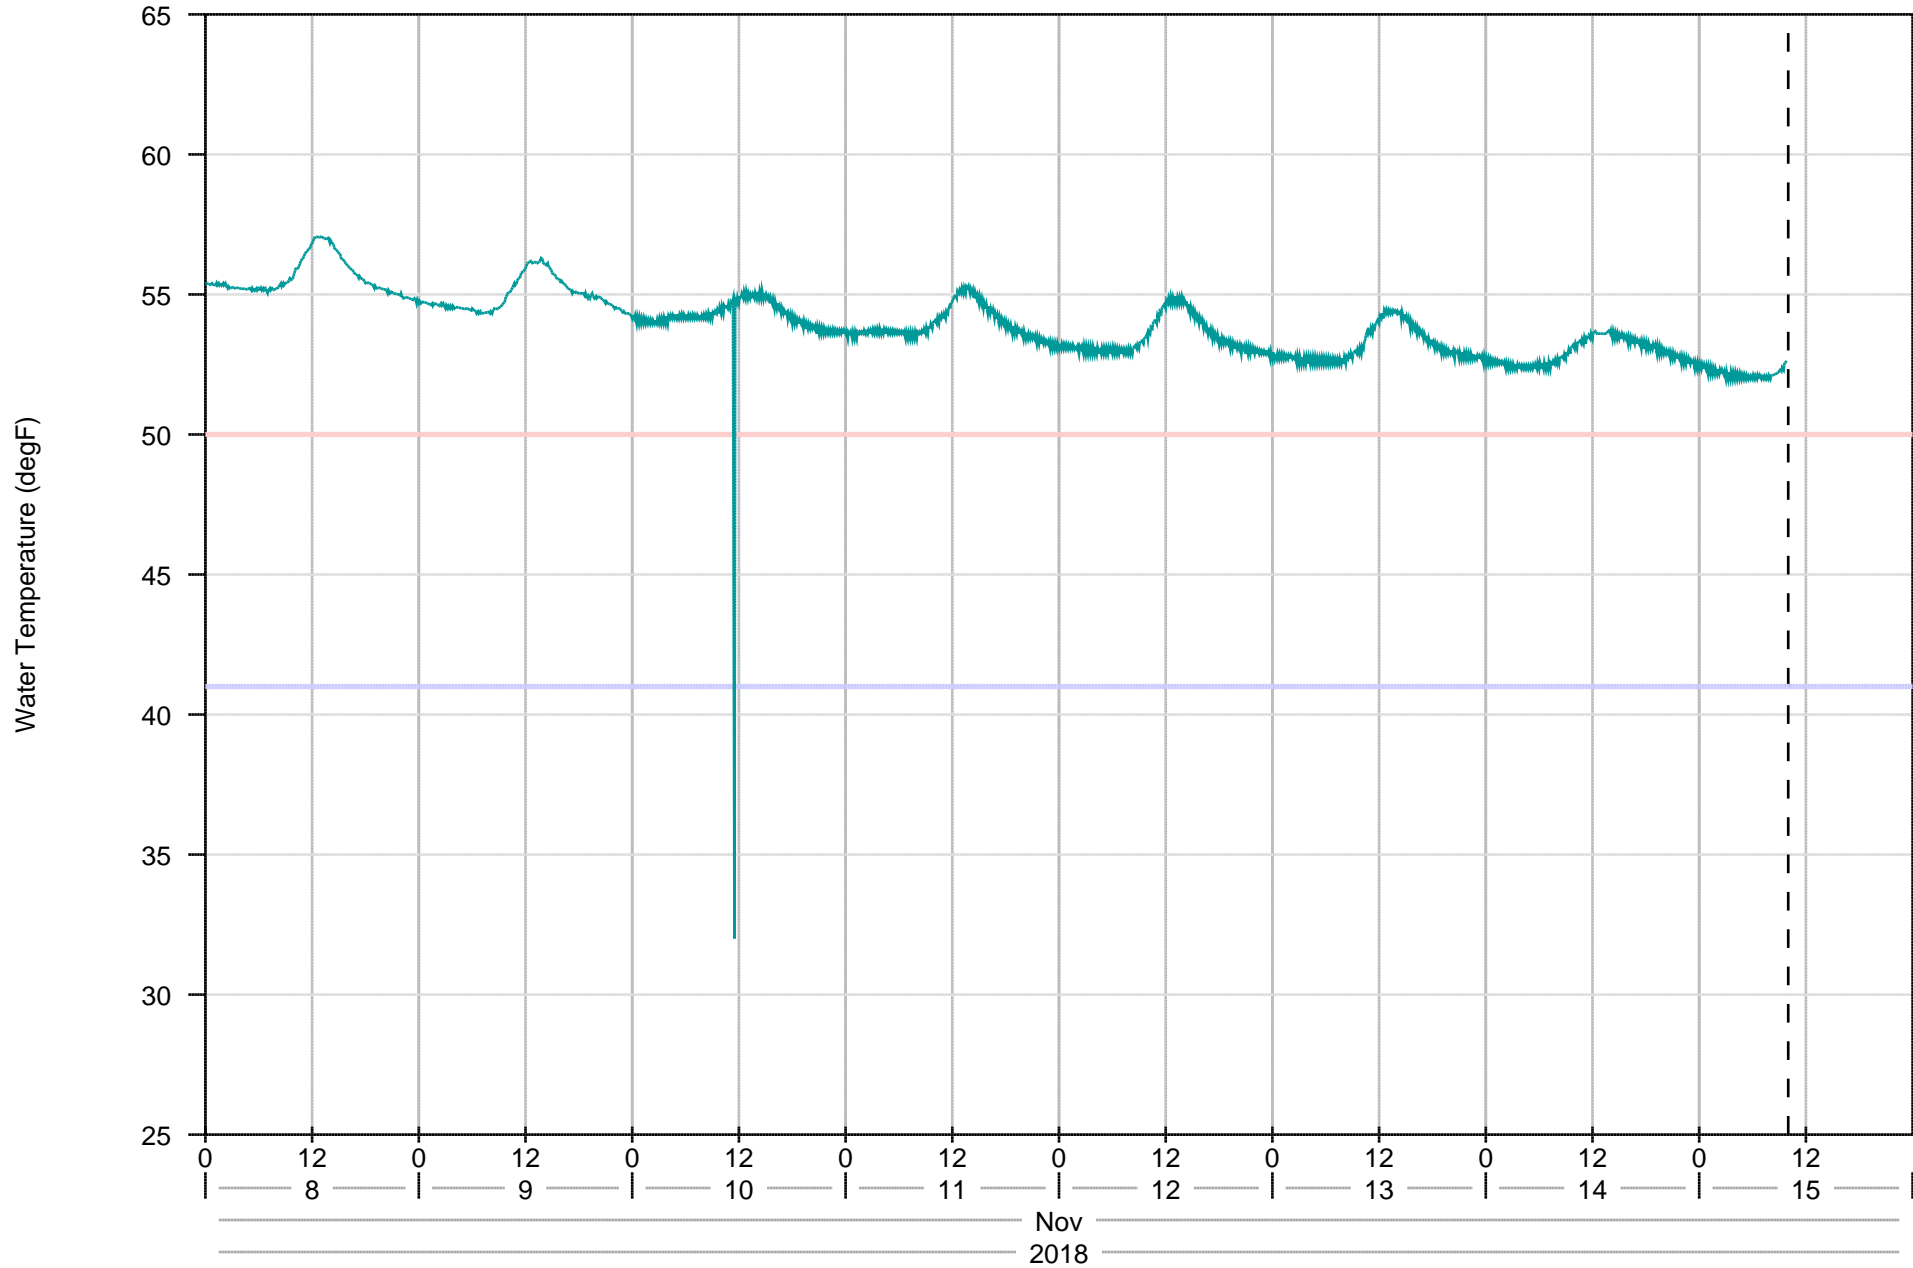

Dexter Boat Ramps - 30 days

Dexter Detail - 7 days

Dexter Detail - 30 days

Dexter Project Annual

Dexter Project Temperatures - 7 days

- DEXO - Instantaneous
- Max State Target
- Min State Target

Dexter Project Temperatures - 365 days

- DEXO - Instantaneous (1day)
- Max State Target
- Min State Target