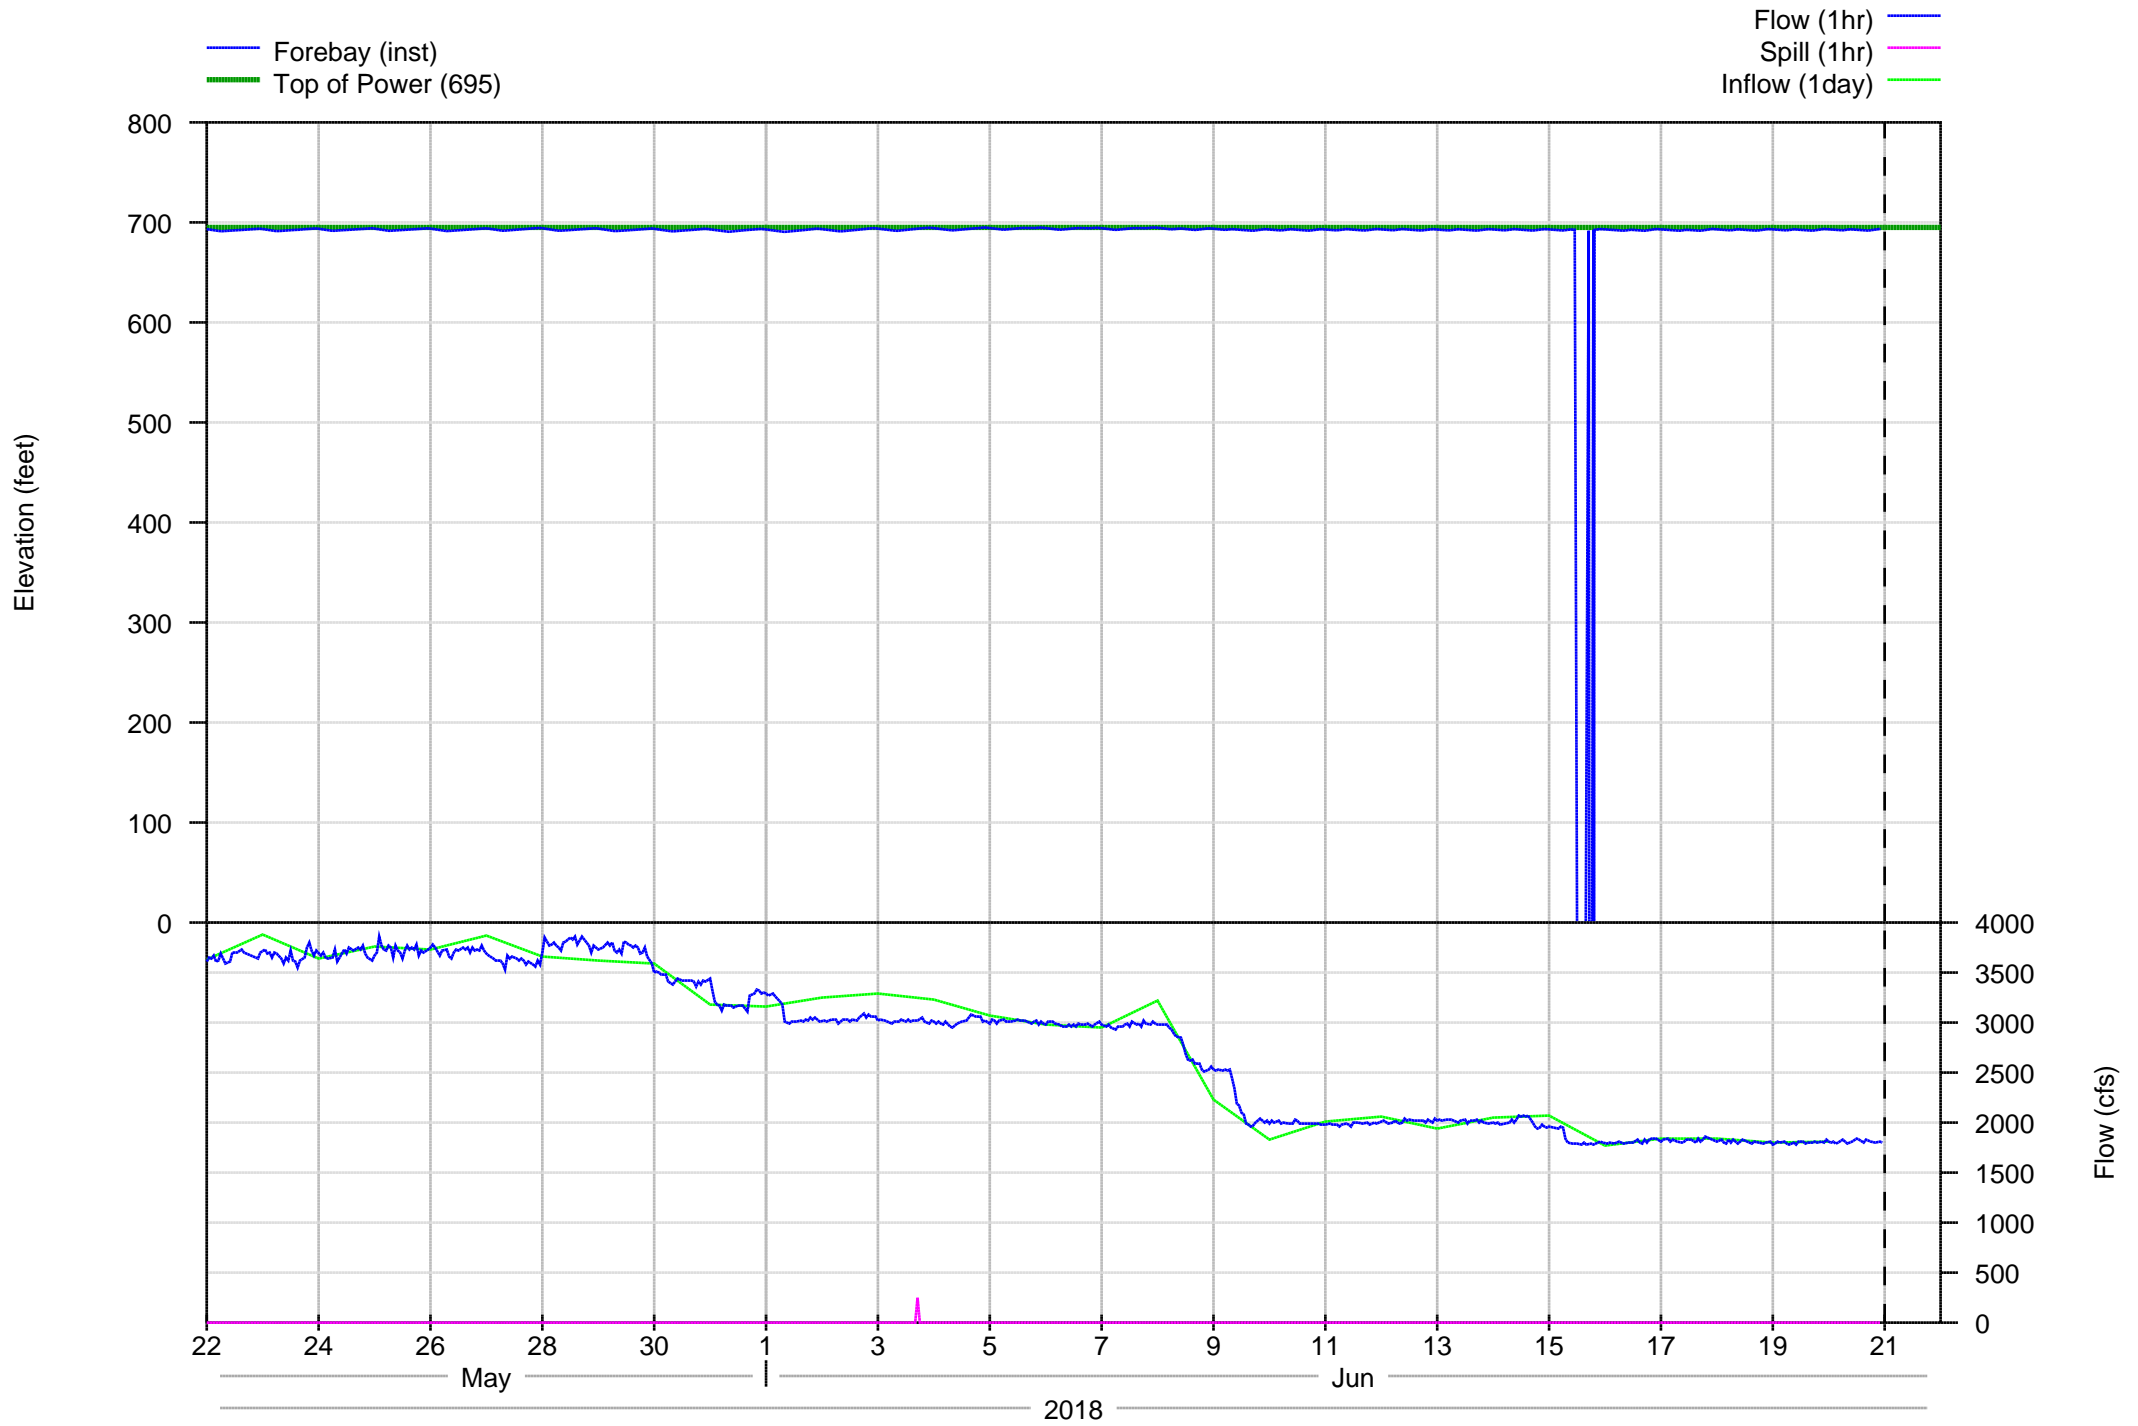

# Dexter Detail - 7 days

# Dexter Detail - 30 days

# Dexter Project Temperatures - 7 days

# Dexter Project Temperatures - 365 days

- DEXO - Instantaneous (1day)
- Max State Target
- Min State Target