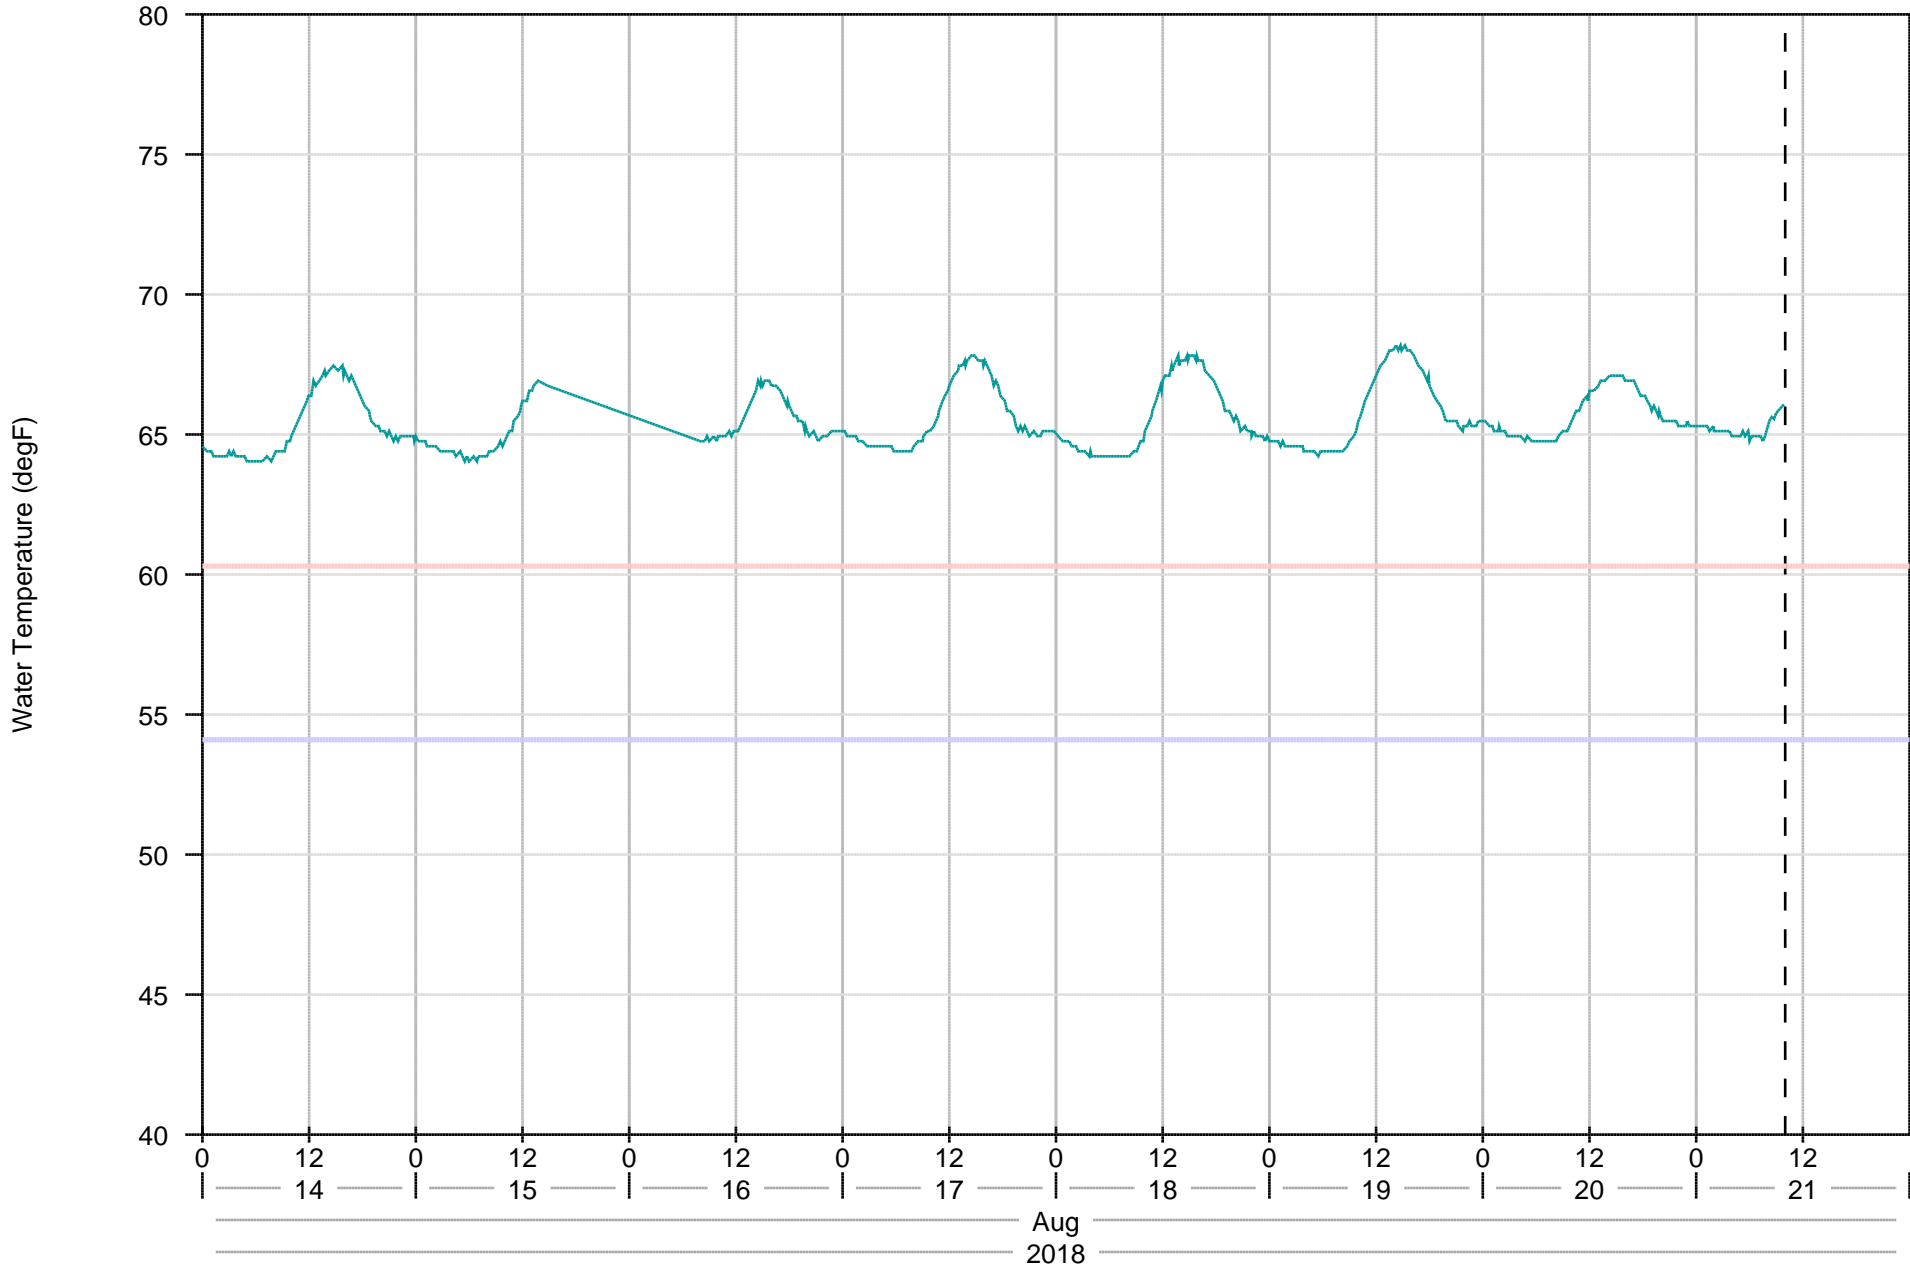

Dexter Boat Ramps - 30 days

Dexter Detail - 7 days

Dexter Detail - 30 days

Dexter Project Annual

Dexter Project Temperatures - 7 days

- DEXO - Instantaneous
- Max State Target
- Min State Target

Dexter Project Temperatures - 365 days