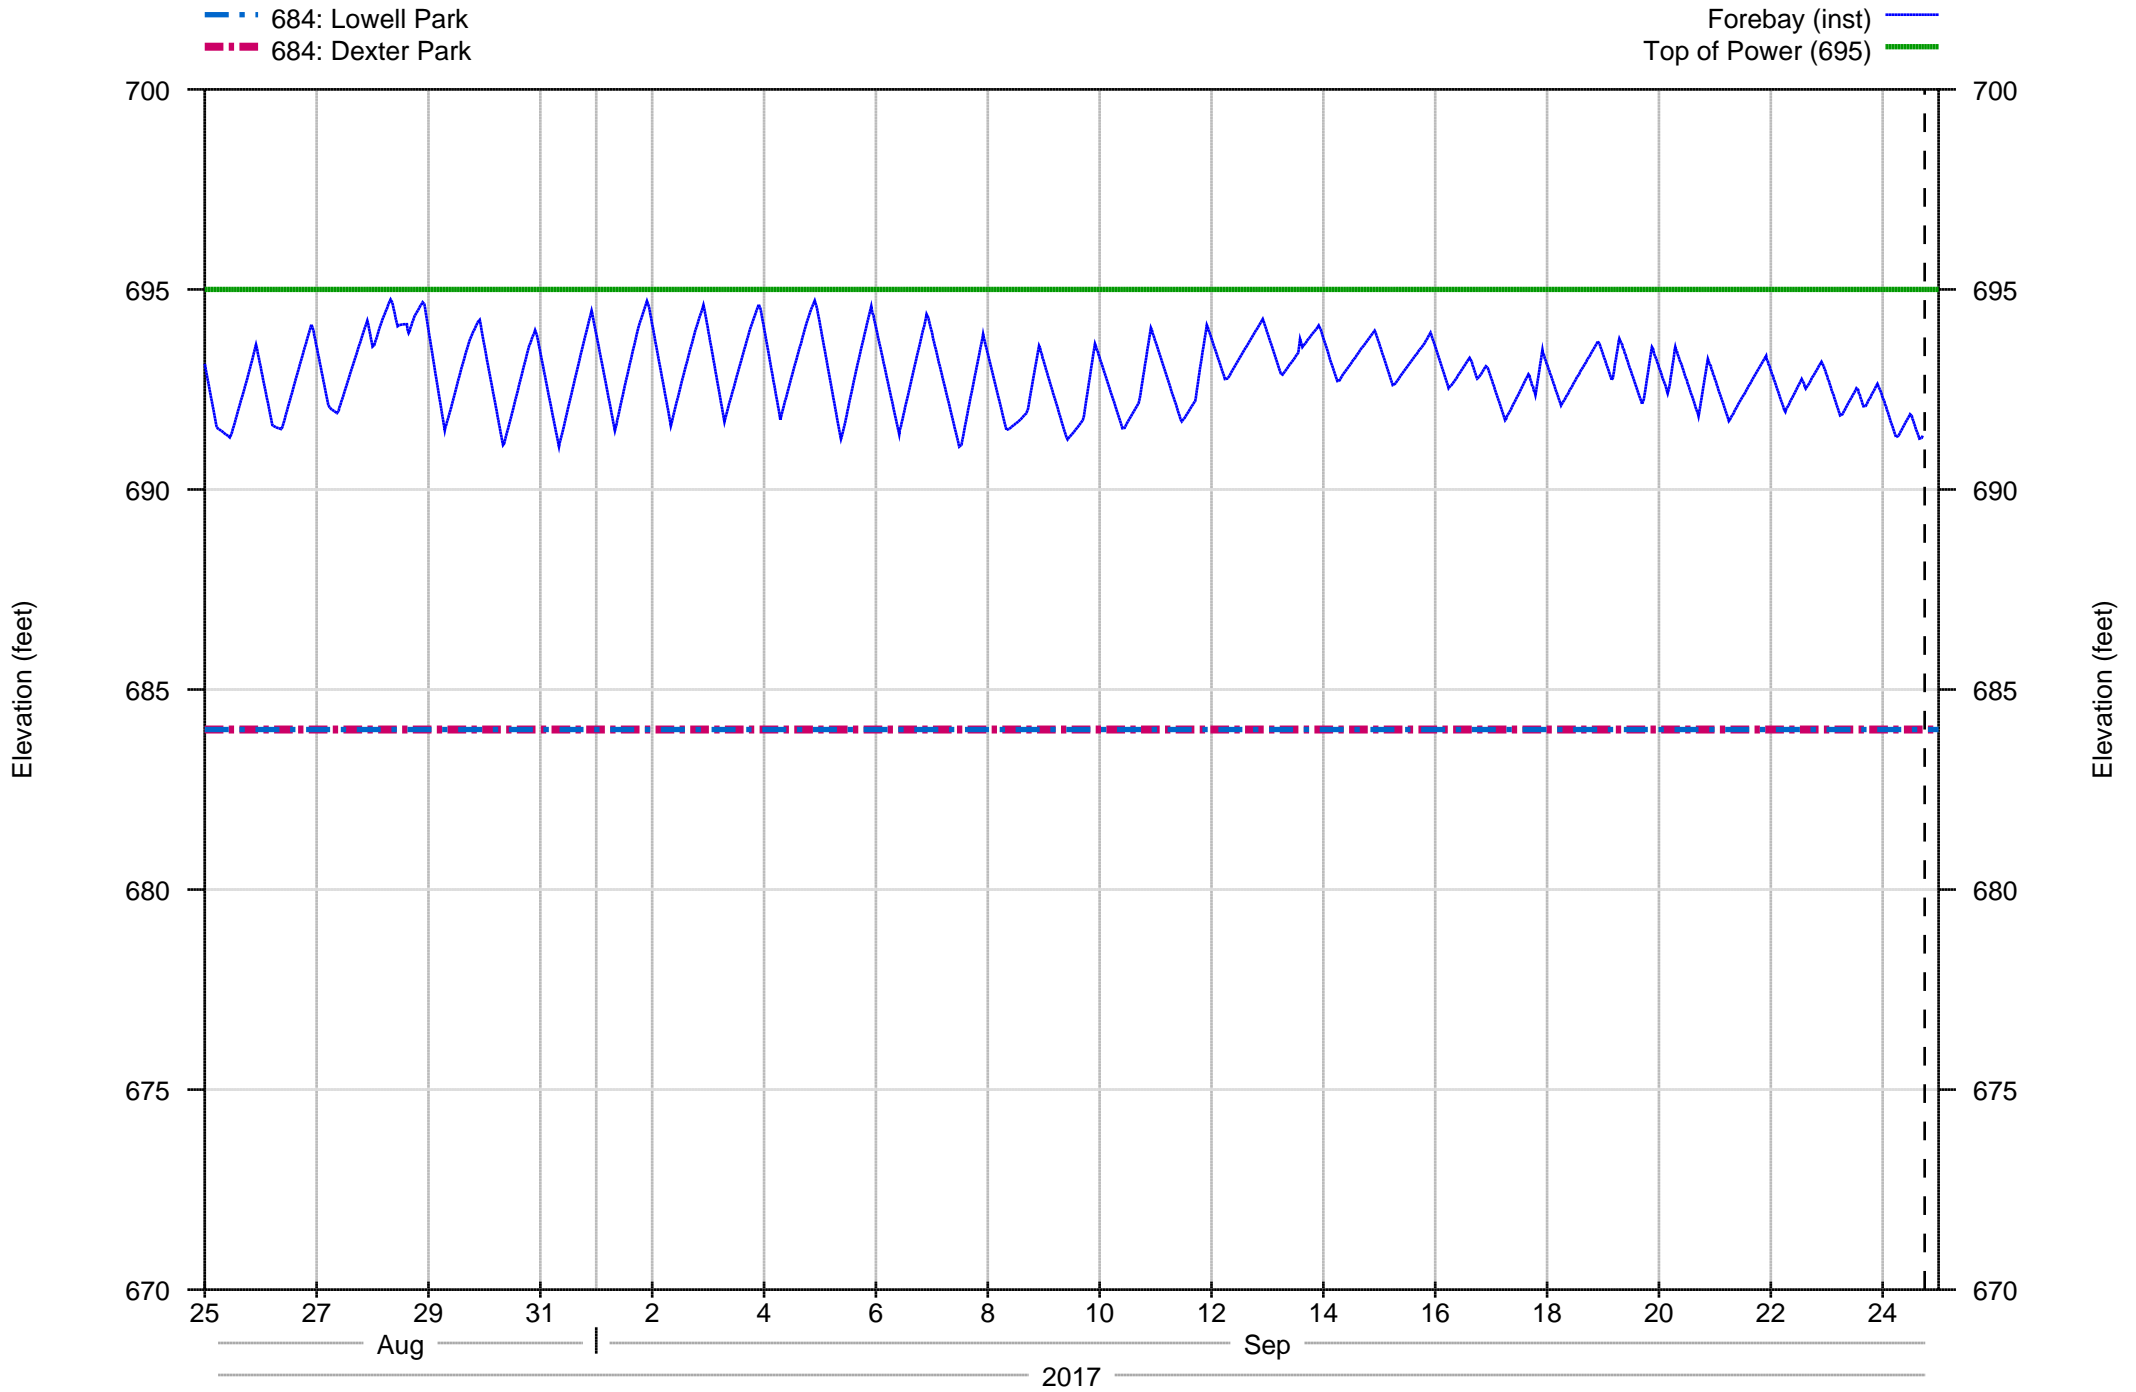

# Dexter Detail - 7 days

# Dexter Detail - 30 days

# Dexter Project Temperatures - 7 days

- DEXO - Instantaneous
- Max State Target
- Min State Target

# Dexter Project Temperatures - 365 days

- DEXO - Instantaneous (1day)
- Max State Target
- Min State Target