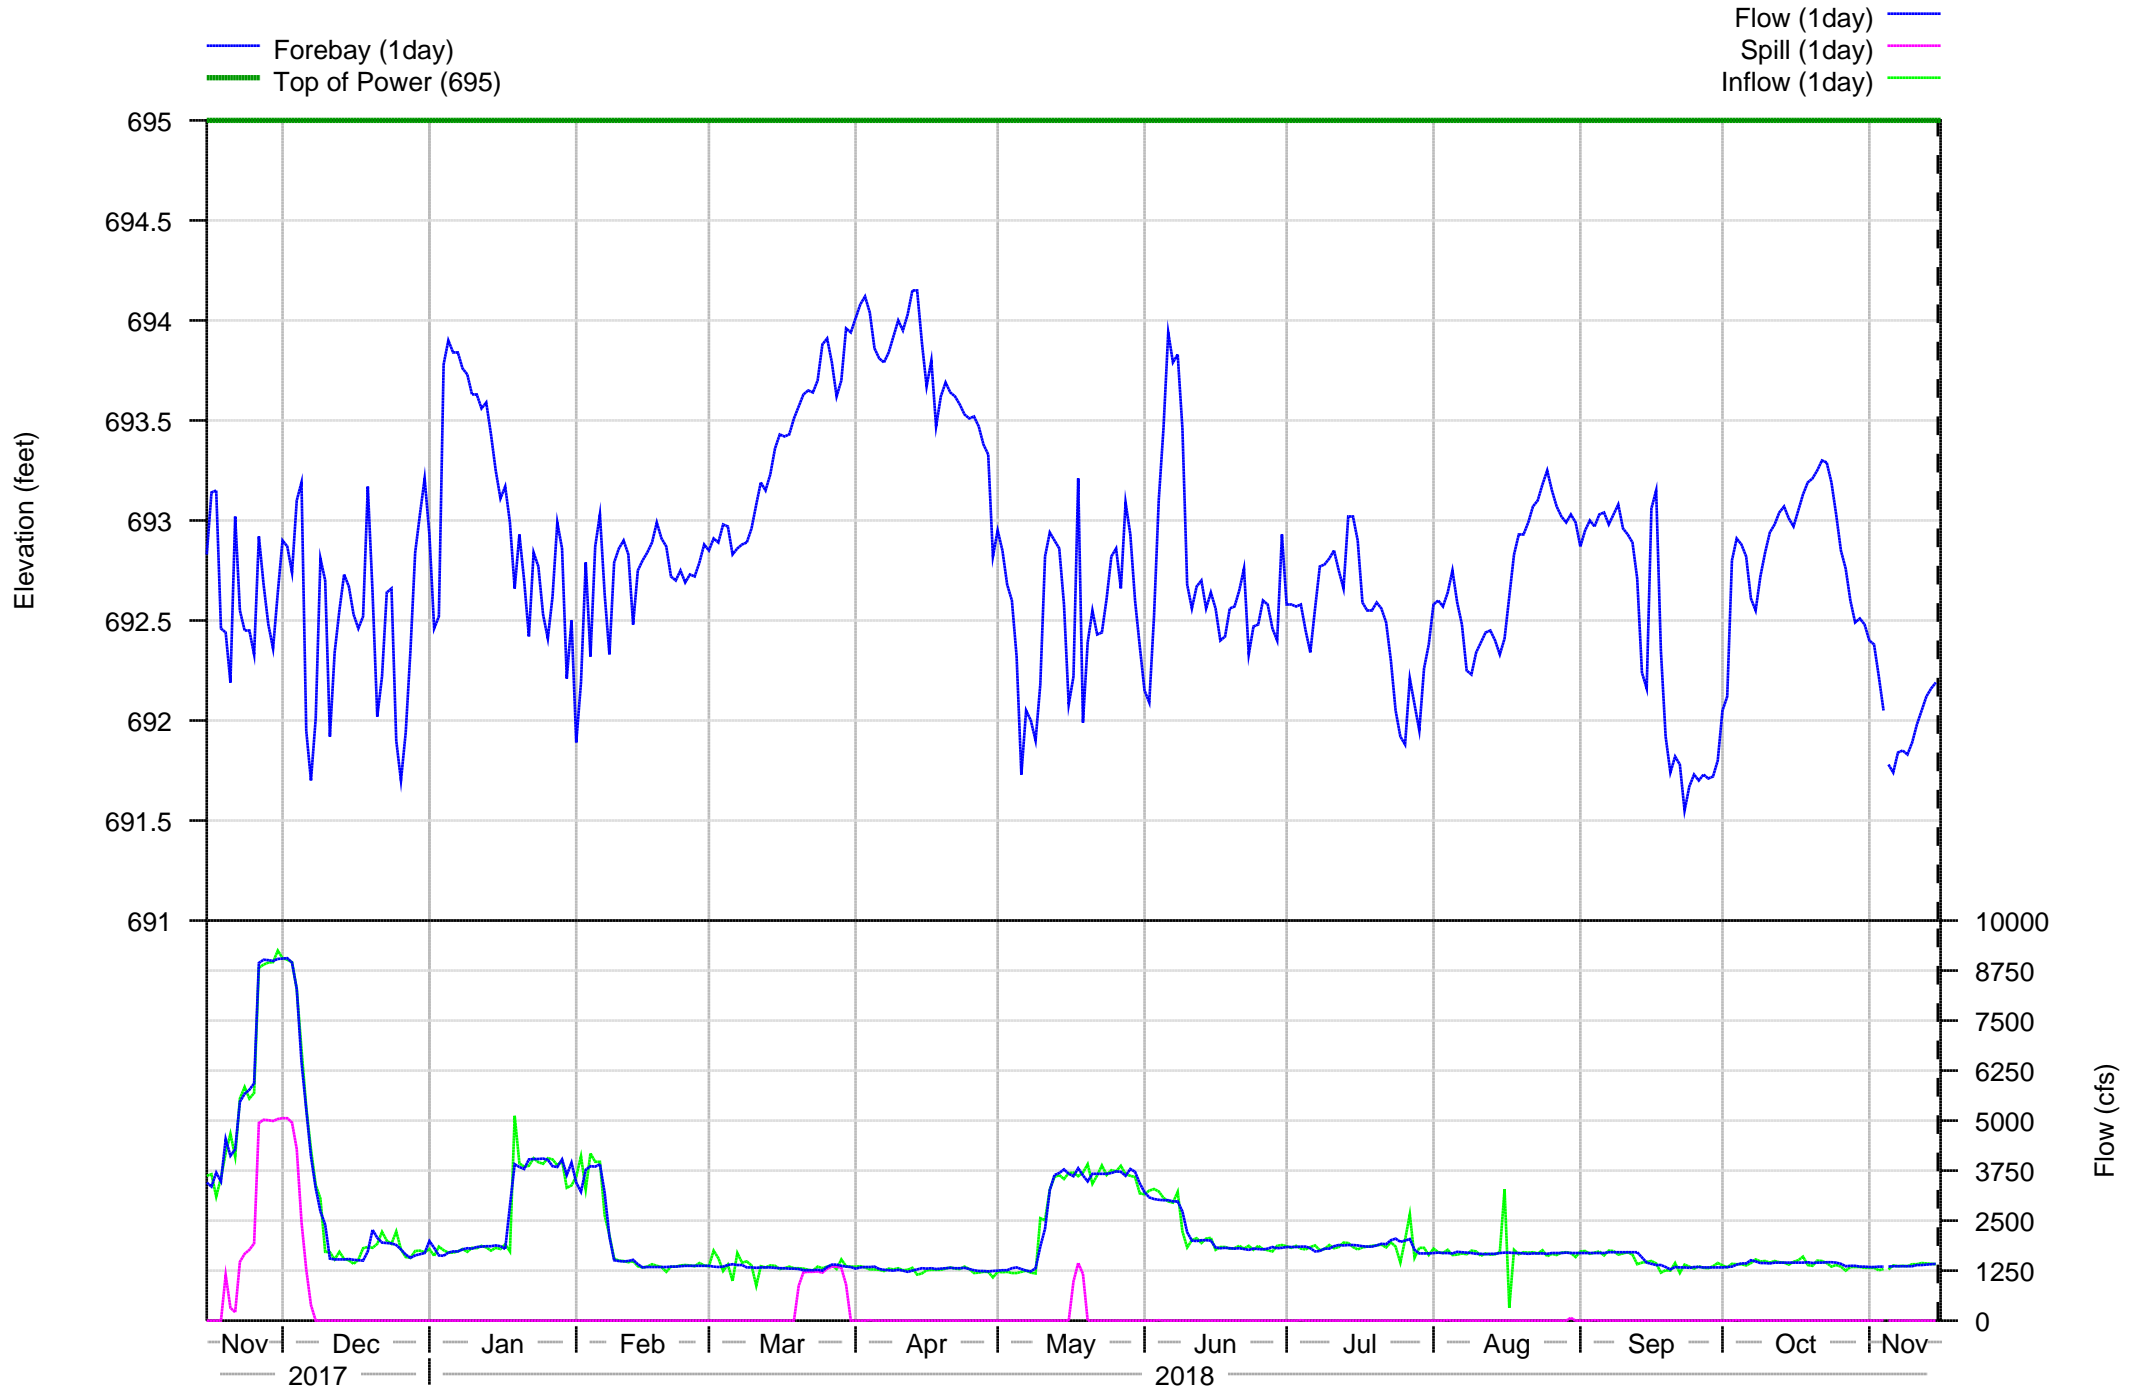

Dexter Boat Ramps - 30 days

Dexter Detail - 7 days

Dexter Detail - 30 days

Dexter Project Annual

Dexter Project Temperatures - 7 days

- DEXO - Instantaneous
- Max State Target
- Min State Target

Dexter Project Temperatures - 365 days

- DEXO - Instantaneous (1day)
- Max State Target
- Min State Target